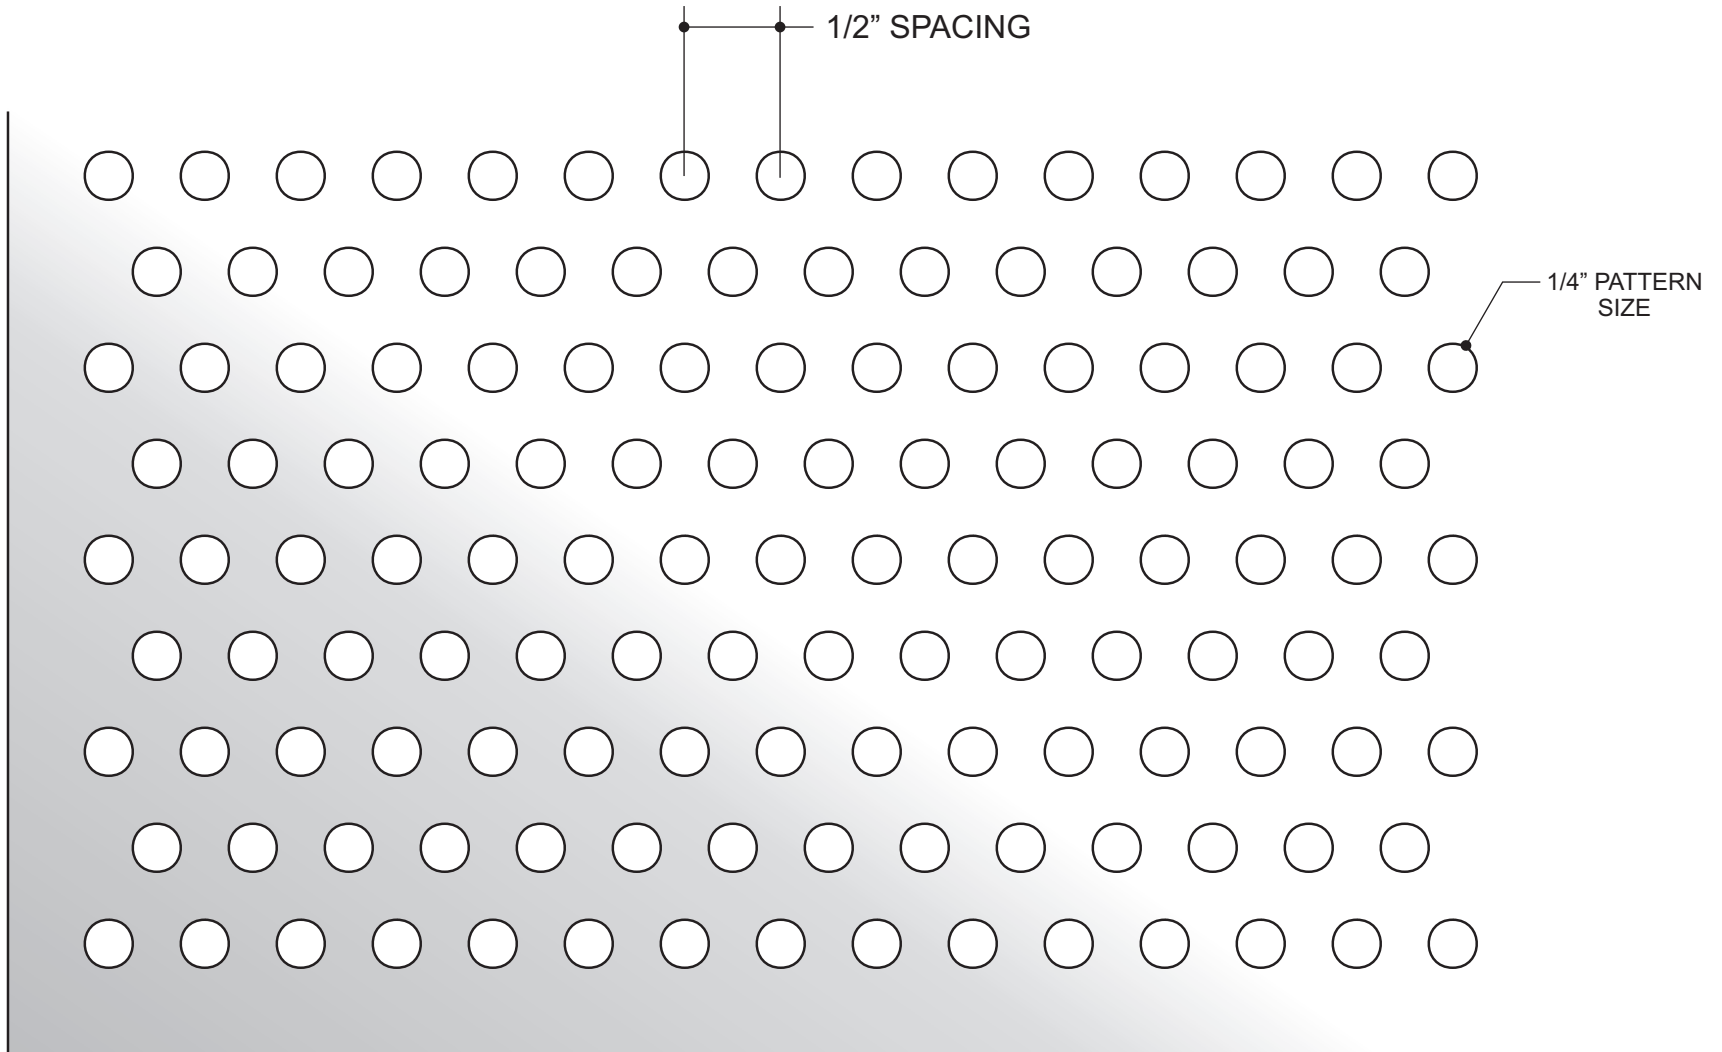

JOB #:

QUOTE #:

OPEN AREA = 20%

FORM #

AAG721-1/4

AAG721 STAGGERED HOLE

1/4 INCH PATTERN SIZE - FULL SCALE

Custom
**Architectural Grilles
& Metalwork**