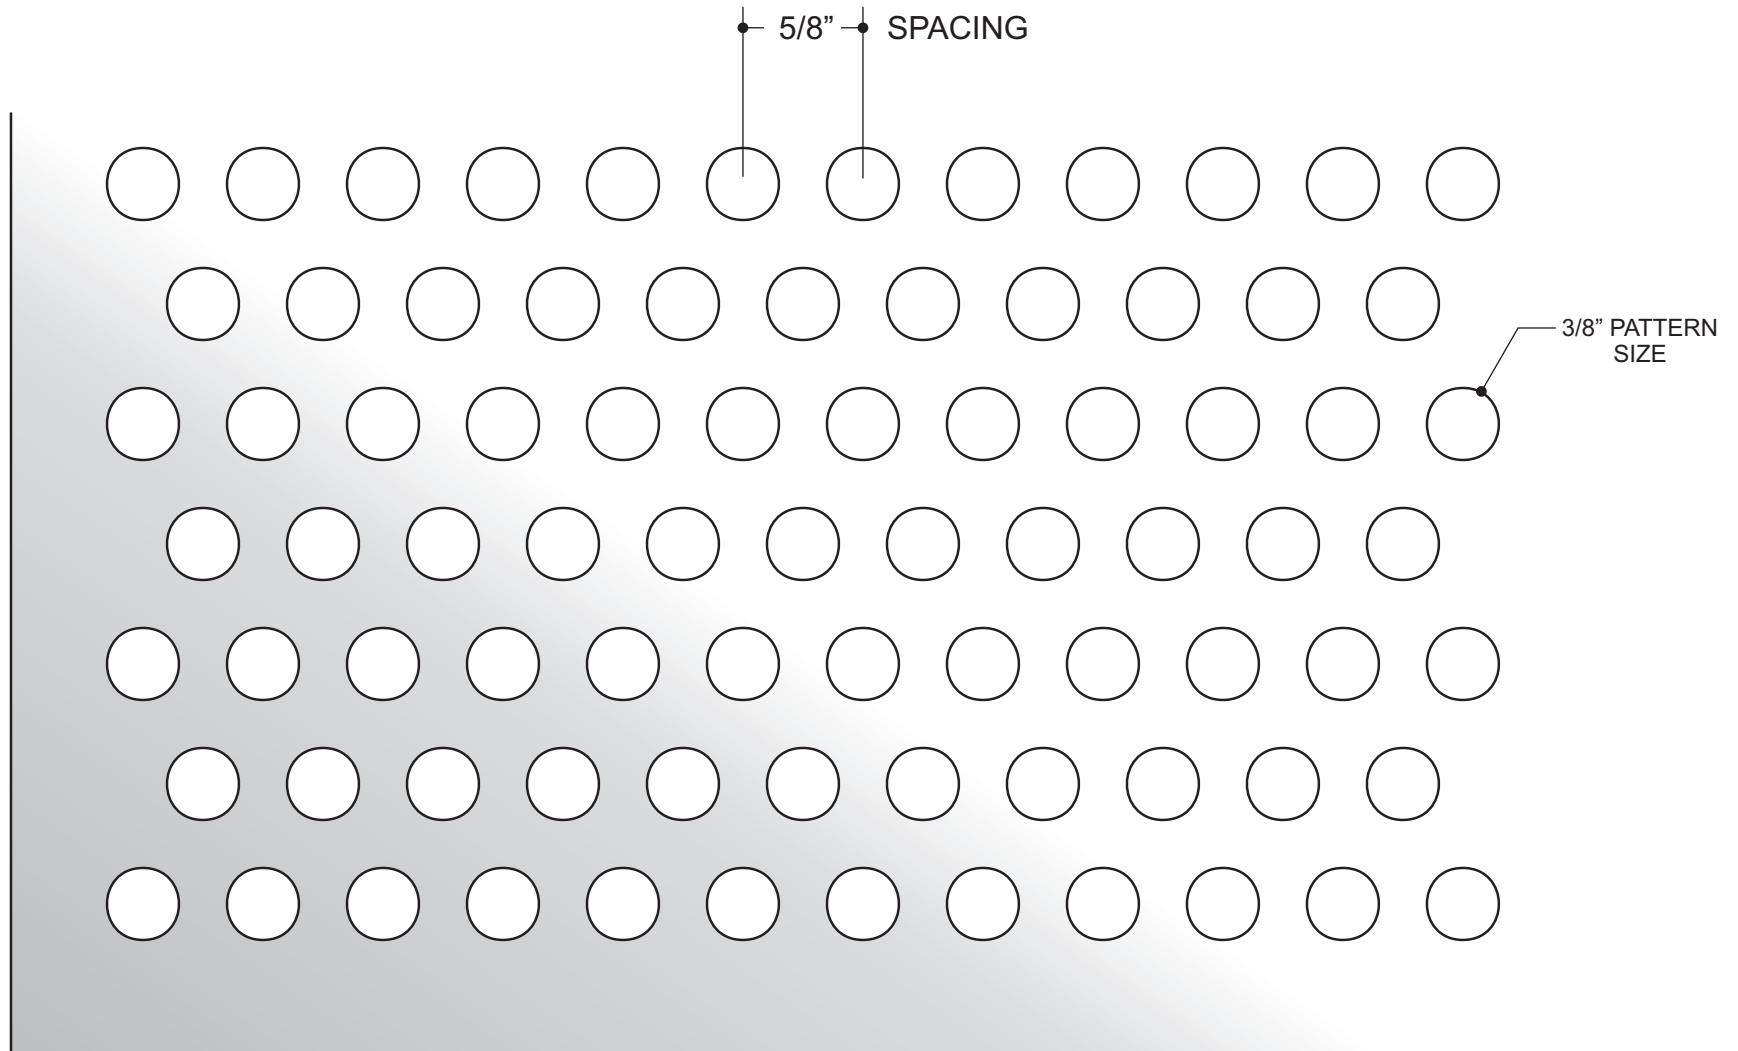

OPEN AREA = 28%

FORM #

AAG721-3/8

AAG721 STAGGERED HOLE

3/8 INCH PATTERN SIZE - FULL SCALE

Custom
**Architectural Grilles
& Metalwork**

ADVANCED ARCH GRILLES

149 Denton Avenue, New Hyde Park, NY 11040

Voice: 516-488-0628 Fax: 516-488-0728

Email: sales@aagrilles.com

JOB #:

QUOTE #: