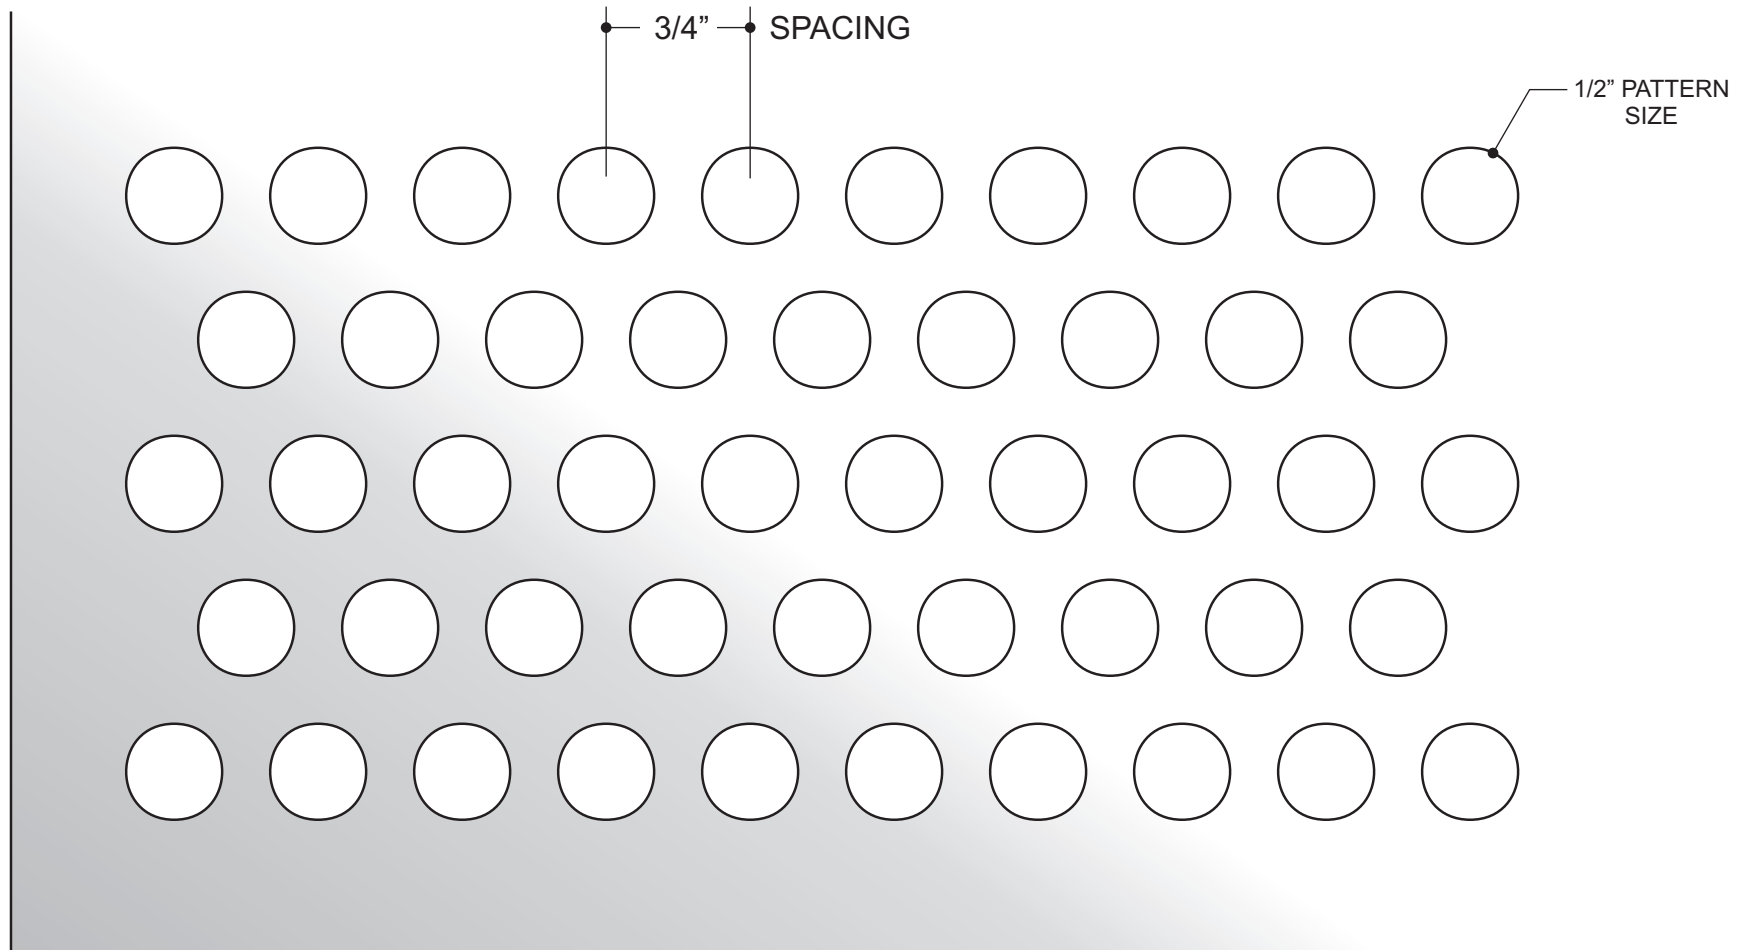

OPEN AREA = 35%

FORM #

AAG721-1/2

AAG721 STAGGERED HOLE

1/2 INCH PATTERN SIZE - FULL SCALE

Custom
**Architectural Grilles
& Metalwork**

ADVANCED ARCH GRILLES

149 Denton Avenue, New Hyde Park, NY 11040

JOB #:

QUOTE #:

OPEN AREA = 20%

FORM #

AAG721-1/4

AAG721 STAGGERED HOLE

1/4 INCH PATTERN SIZE - FULL SCALE

Custom
**Architectural Grilles
& Metalwork**