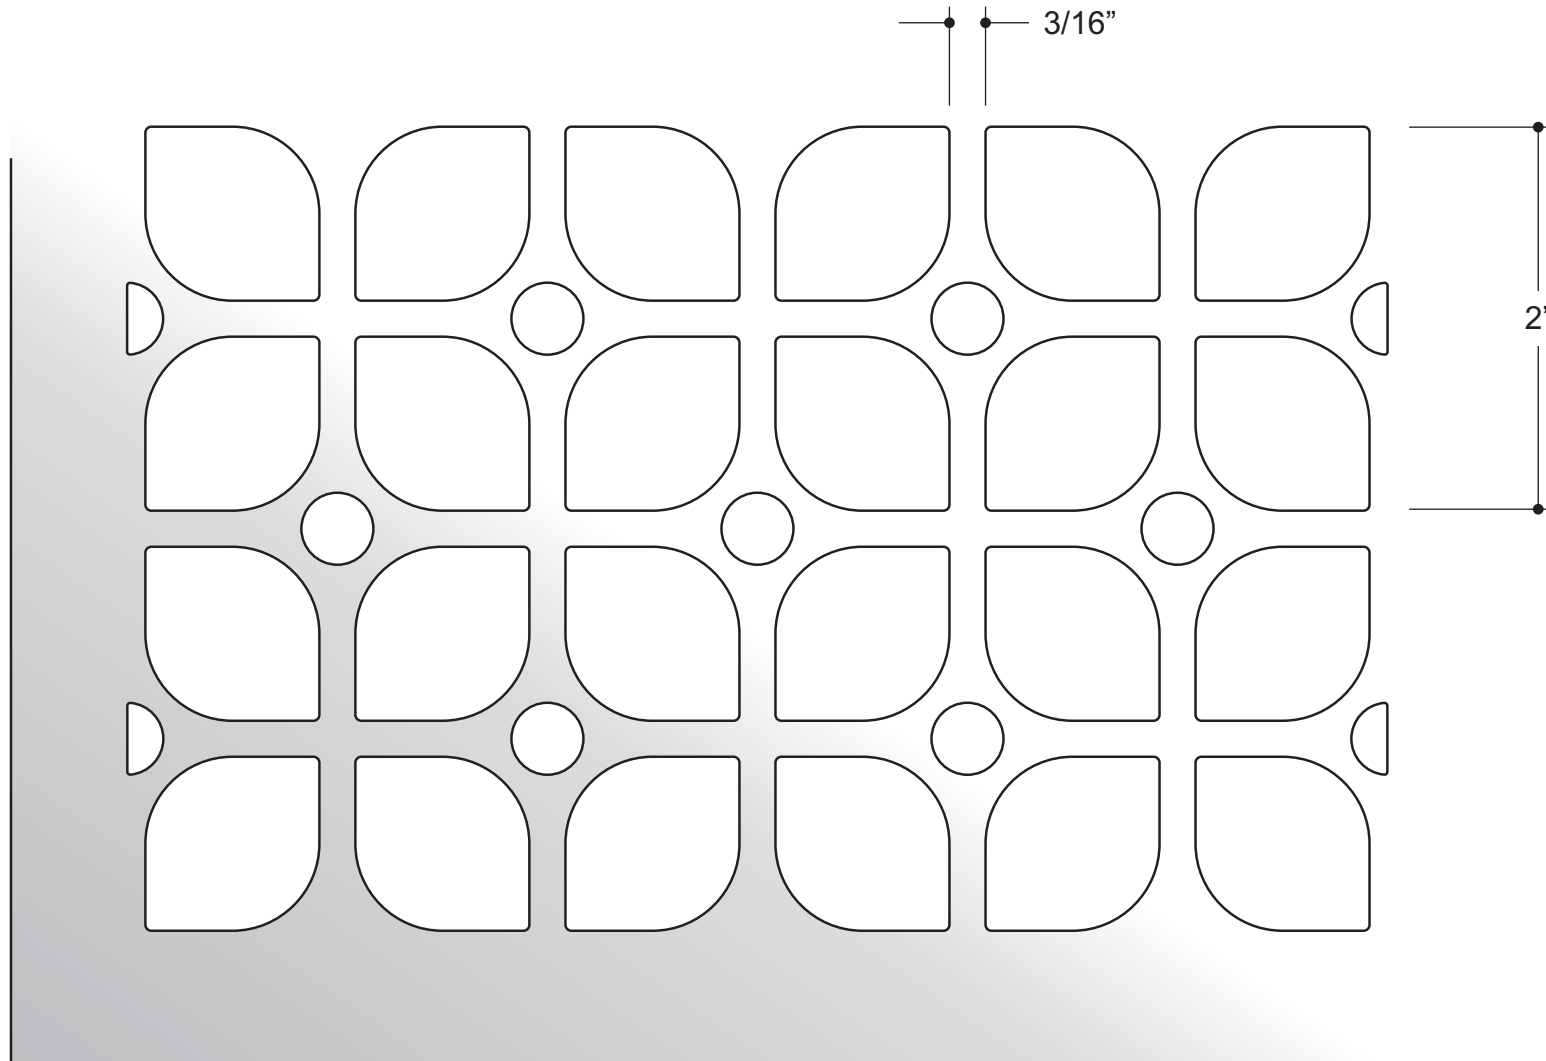

OPEN AREA = 66%

FORM #

AAG722

AAG722 PETALS
2 INCH PATTERN SIZE - FULL SCALE

Custom
Architectural Grilles
& Metalwork

ADVANCED ARCH GRILLES

149 Denton Avenue, New Hyde Park, NY 11040
Voice: 516-488-0628 Fax: 516-488-0728
Email: sales@aagrilles.com