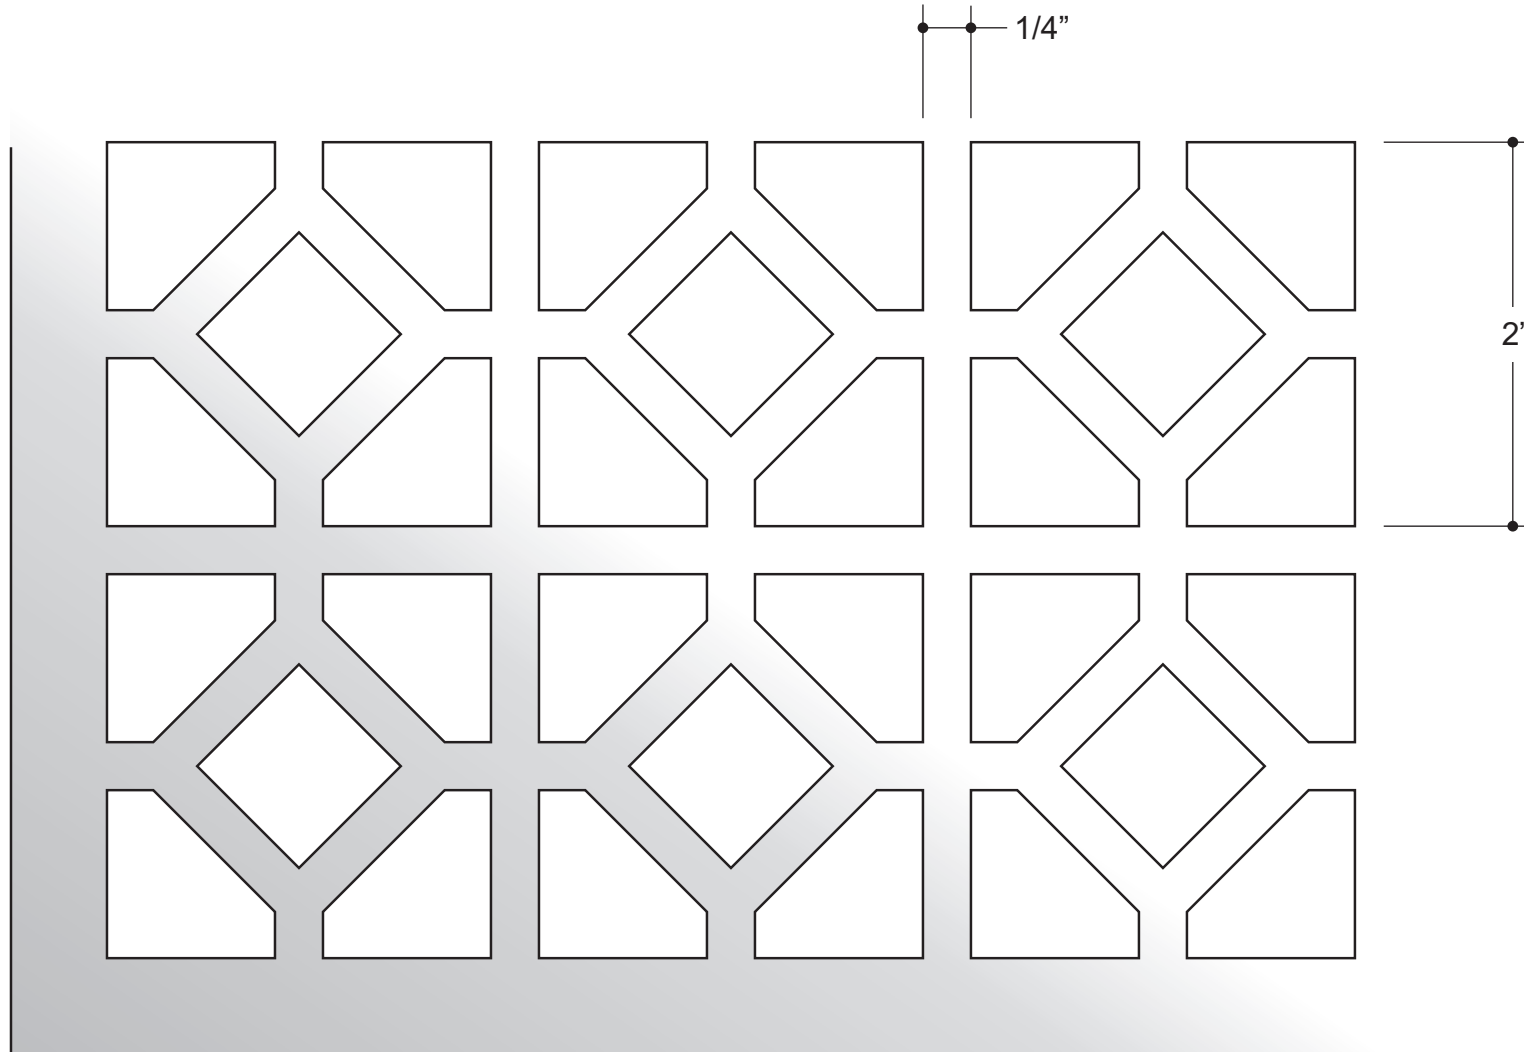

OPEN AREA = 57%

FORM #

AAG726

AAG726 WINDSOR

2 INCH PATTERN SIZE - FULL SCALE

Custom
**Architectural Grilles
& Metalwork**

ADVANCED ARCH GRILLES

149 Denton Avenue, New Hyde Park, NY 11040