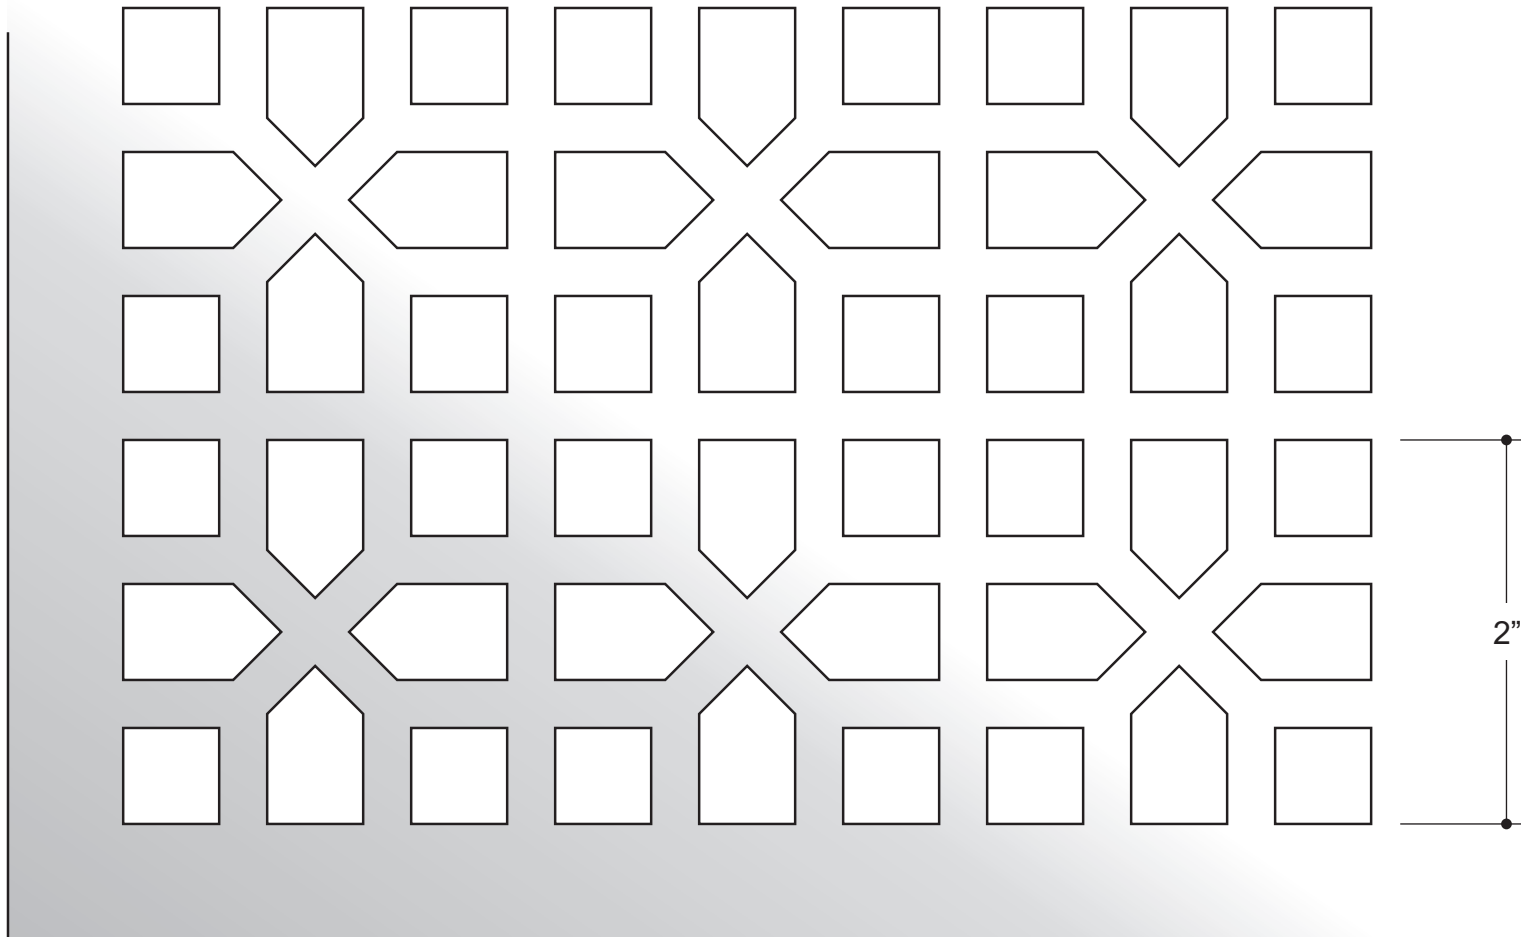

OPEN AREA = 48%

FORM #

**AAG731**

**AAG731 ORIENT**  
2 INCH PATTERN SIZE - FULL SCALE

Custom  
Architectural Grilles  
& Metalwork

**ADVANCED ARCH GRILLES**

149 Denton Avenue, New Hyde Park, NY 11040  
Voice: 516-488-0628 Fax: 516-488-0728  
Email: sales@aagrilles.com