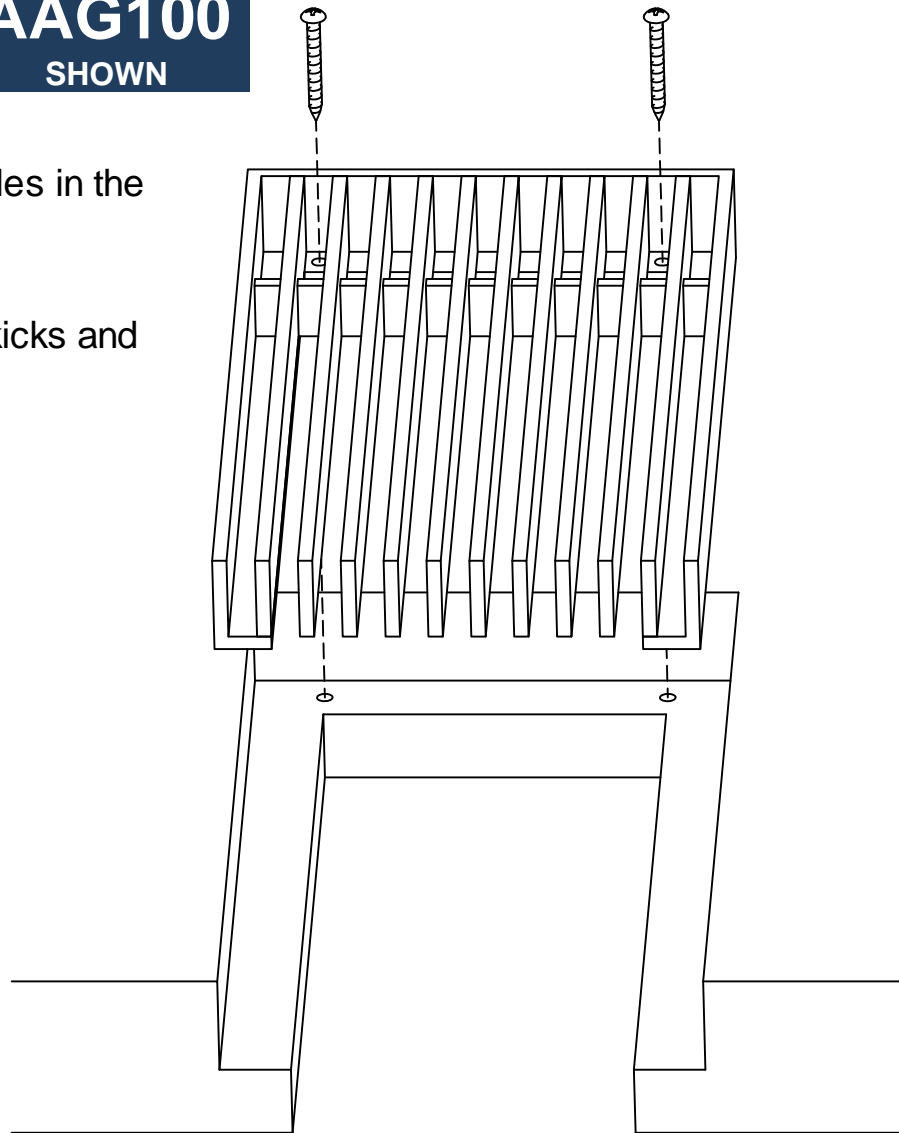

5

A Frame

With mounting holes

AAG100

SHOWN

A frame style with countersunk mounting holes in the bottom of the frame.

Typical uses are for wall, ceiling, floor, toe-kicks and under benches.

AAG provides mounting fasteners.

SECTION NAME: A-FRAME SECTION	
TITLE: INSTALLATION DETAIL	
DRAWN BY: QW	DRAWING # # 05
DATE:	SCALE: NOT TO SCALE