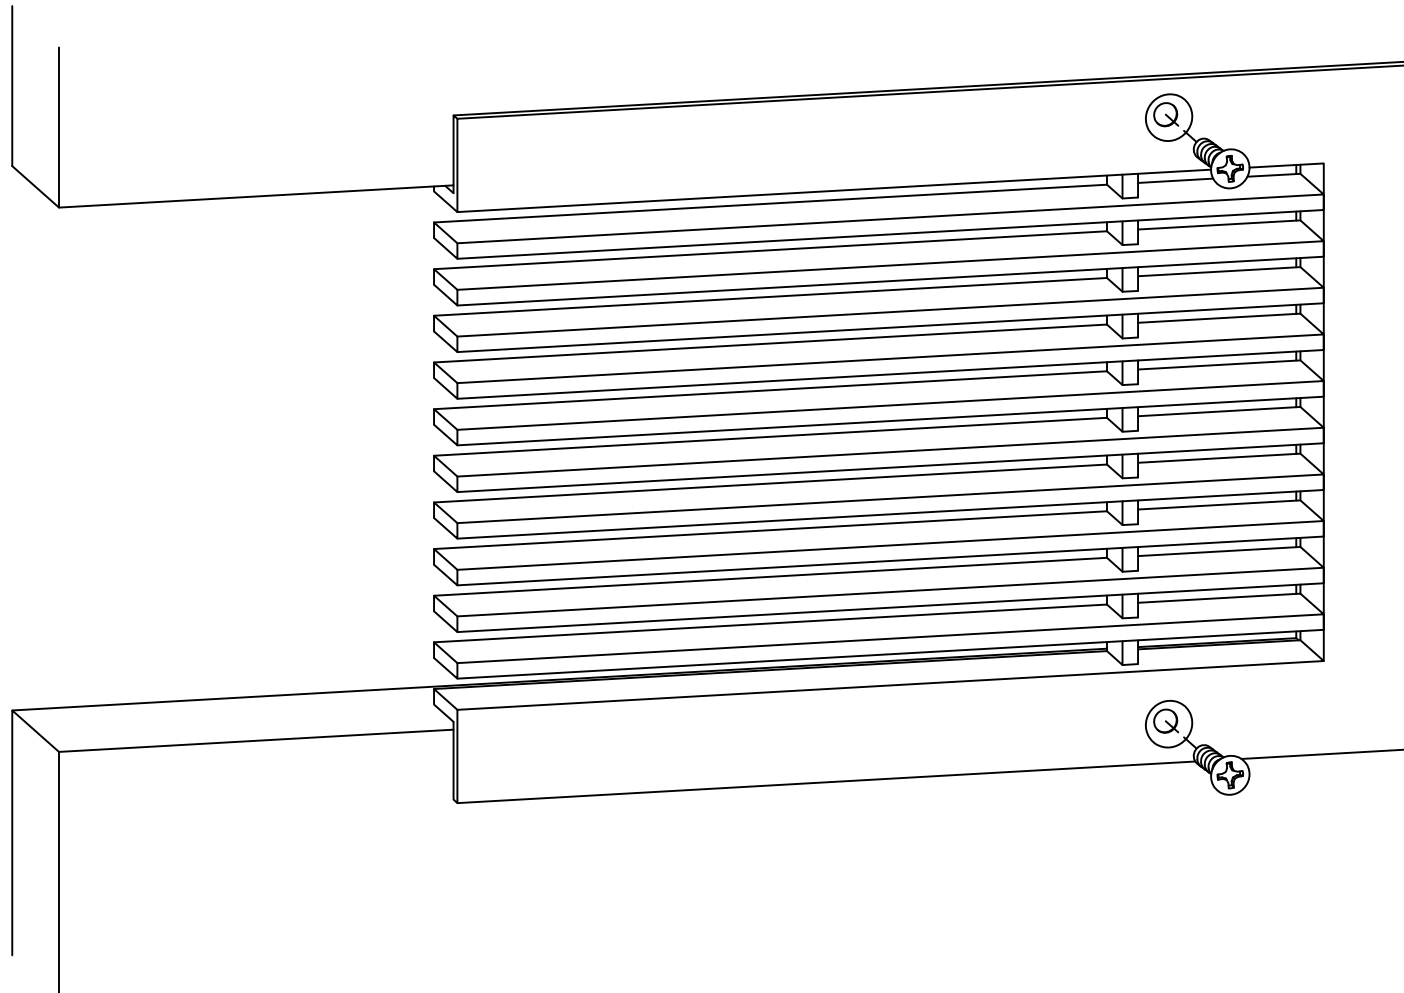

# B Frame

Surface mounted with holes

# AAG100

SHOWN

Surface mounted B frame with countersunk mounting holes in the flange usually for wall or ceiling.

SECTION NAME: B-FRAME SECTION	
TITLE: INSTALLATION DETAIL	
DRAWN BY: QW	DRAWING # # 09
DATE:	SCALE: NOT TO SCALE