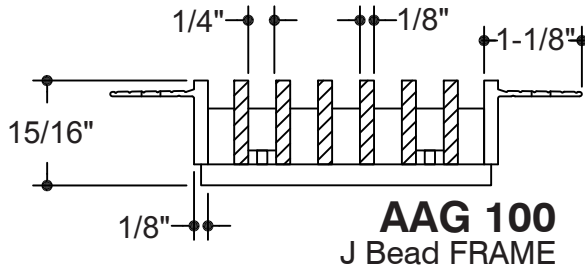

CORE STYLE
AAG-100

FRAME STYLE
J Bead*

MATERIAL:

FINISH:

DEPTH: **15/16"**

CORE: **REMOVABLE**

OPENING SIZES

QTY	X	Y

*THE AUTHENTIC PLASTER J BEAD - PATENT # 9,765,988

CUSTOMER:	PROJECT:	NOTES:
CONTACT:	ARCHITECT:	
PHONE:	ENGINEER:	
	CONTRACTOR:	

ADVANCED ARCH GRILLES

149 Denton Avenue, New Hyde Park, NY 11040
Voice: 516-488-0628 Fax: 516-488-0728
Email: sales@aagrilles.com

JOB #:

QUOTE #: