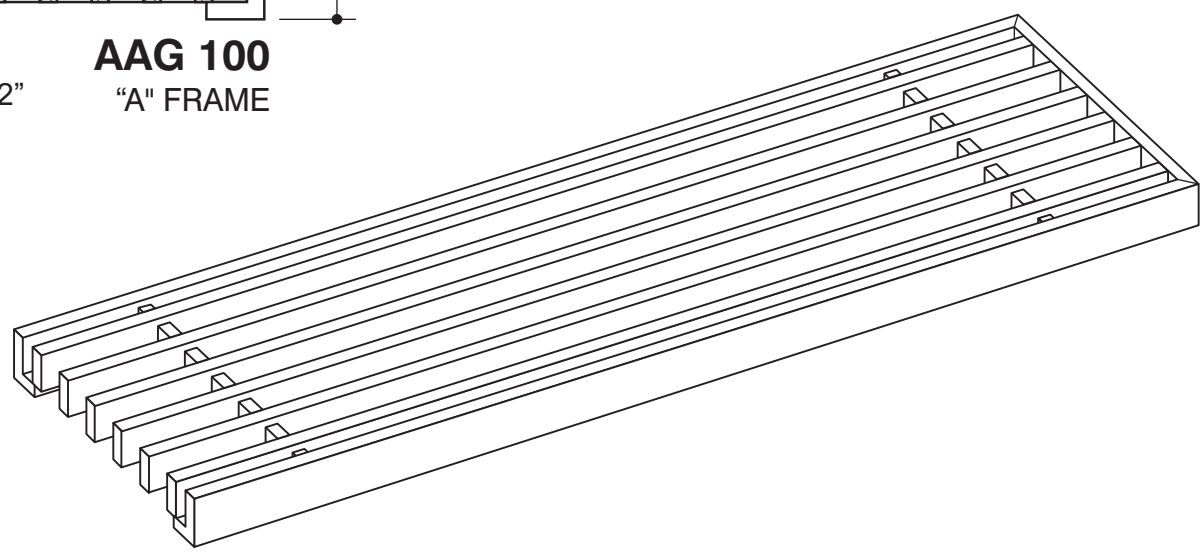

AAG 100
"A" FRAME

CUSTOMER:	PROJECT:	NOTES:
CONTACT:	ARCHITECT:	
PHONE:	ENGINEER:	
	CONTRACTOR:	

	ADVANCED ARCH GRILLES 149 Denton Avenue, New Hyde Park, NY 11040 Voice: 516-488-0628 Fax: 516-488-0728 Email: sales@aagrilles.com	JOB #:
		QUOTE #: