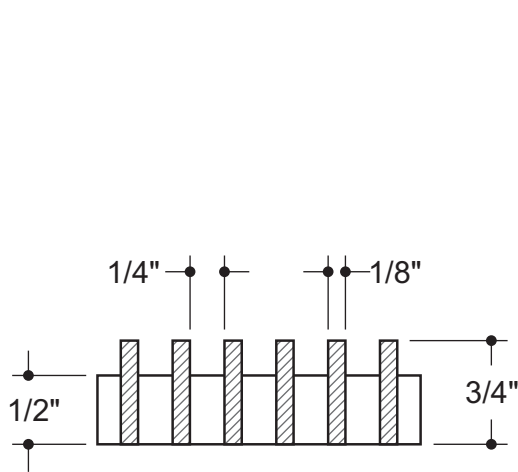

CORE STYLE
AAG-100

FRAME STYLE
Core Only

MATERIAL:

FINISH:

DEPTH: **3/4"**

OPENING SIZES

QTY	X	Y

AAG 100
CORE ONLY

JOB #:
QUOTE #:

CORE STYLE
AAG-100

FRAME STYLE
"A"-frame

MATERIAL:

FINISH:

DEPTH: **7/8"**

OPENING SIZES

QTY	X	Y

CORE STYLE
AAG-100

FRAME STYLE
"A"-frame

MATERIAL:

FINISH:

DEPTH: **7/8"**

DOOR SIZE:

OPENING SIZES

QTY	X	Y

DOOR SIZE:

OPENING SIZES

QTY	X	Y

DOOR CAN BE PLACED ON RIGHT OR LEFT SIDE
Default door size is 8". If you need other size, please specify.

VALID ACCESS
(door size - 2.25")

3/4"

CUSTOMER:	PROJECT:	NOTES:
CONTACT:	ARCHITECT:	
PHONE:	ENGINEER:	
	CONTRACTOR:	