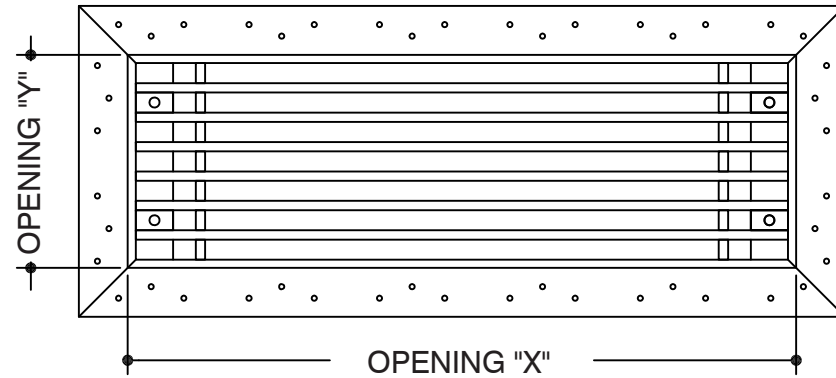

CORE STYLE
AAG-100

FRAME STYLE
J Bead*

MATERIAL:

FINISH:

DEPTH: **15/16"**

CORE: **REMOVABLE**

OPENING SIZES

QTY	X	Y

*THE AUTHENTIC PLASTER J BEAD - PATENT # 9,765,988

CUSTOMER:	PROJECT:	NOTES:
CONTACT:	ARCHITECT:	
PHONE:	ENGINEER:	
	CONTRACTOR:	

ADVANCED ARCH GRILLES

149 Denton Avenue, New Hyde Park, NY 11040
Voice: 516-488-0628 Fax: 516-488-0728
Email: sales@aagrilles.com

JOB #:

QUOTE #: