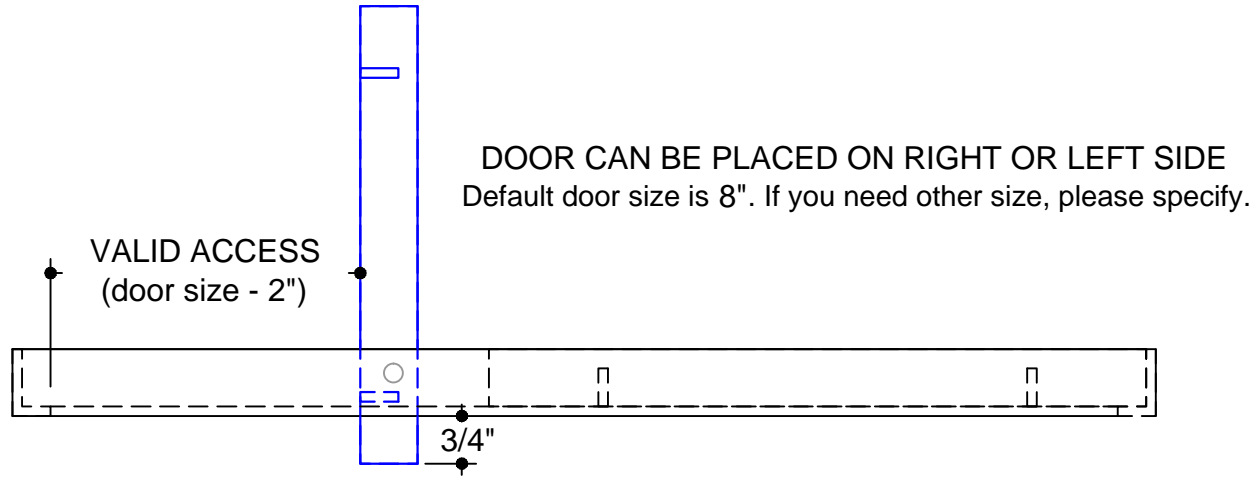

CORE STYLE
AAG-100

FRAME STYLE
"A"-frame

MATERIAL:

FINISH:

DEPTH: **7/8"**

DOOR SIZE:

OPENING SIZES

QTY	X	Y