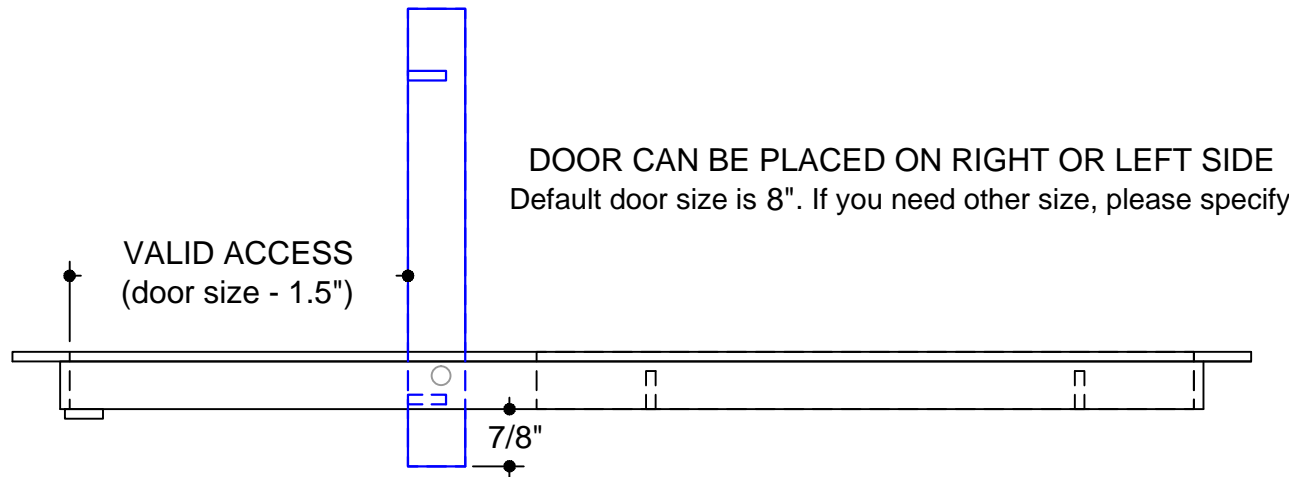

CORE STYLE
AAG-100

FRAME STYLE
"B"-frame

MATERIAL:

FINISH:

DEPTH: **3/4"**

DOOR SIZE:

OPENING SIZES

QTY	X	Y