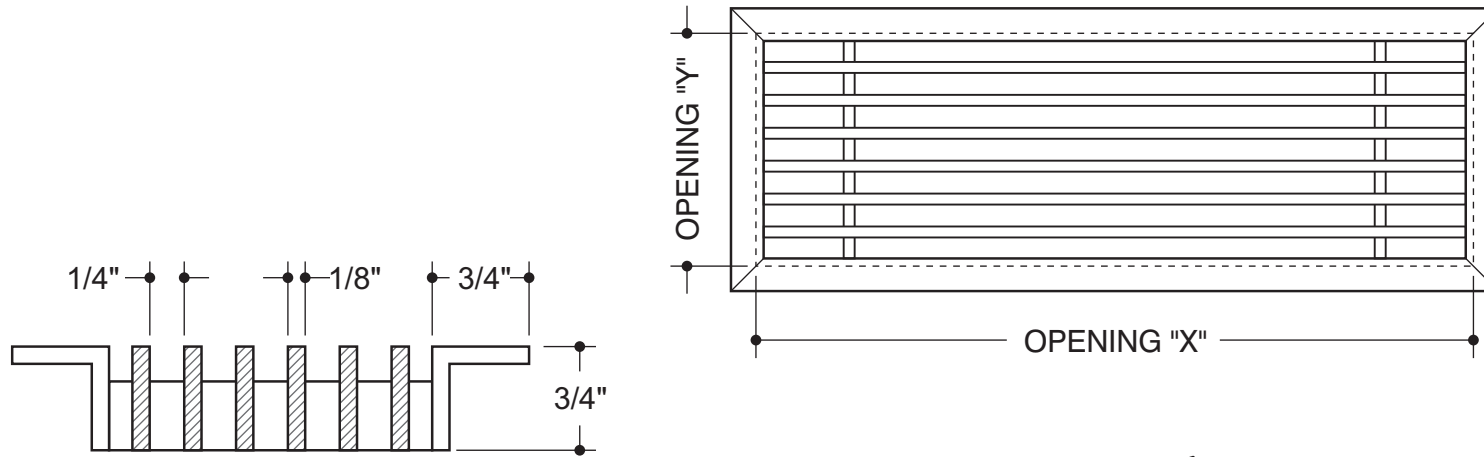

JOB #:
QUOTE #:

CORE STYLE
AAG-100
 FRAME STYLE
"B"-frame

MATERIAL:

FINISH:

DEPTH: **3/4"**

OPENING SIZES

QTY	X	Y

CUSTOMER:	PROJECT:	NOTES:
CONTACT:	ARCHITECT:	
PHONE:	ENGINEER:	
	CONTRACTOR:	