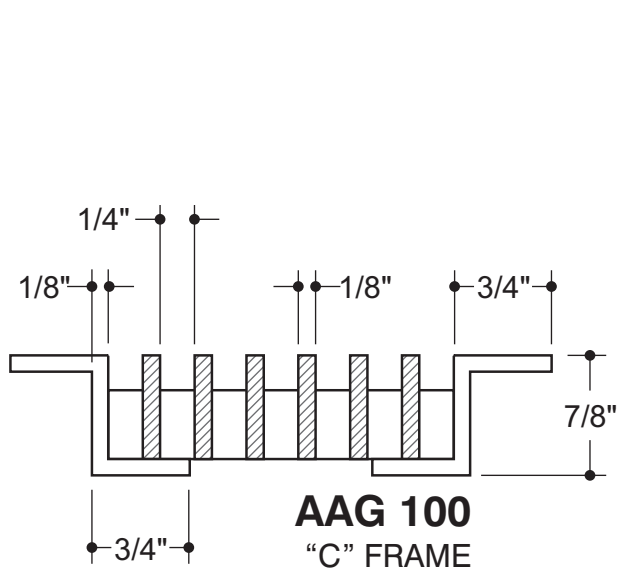

CORE STYLE
AAG-100

FRAME STYLE
"C"-frame

MATERIAL:

FINISH:

DEPTH: **7/8"**

OPENING SIZES

QTY	X	Y