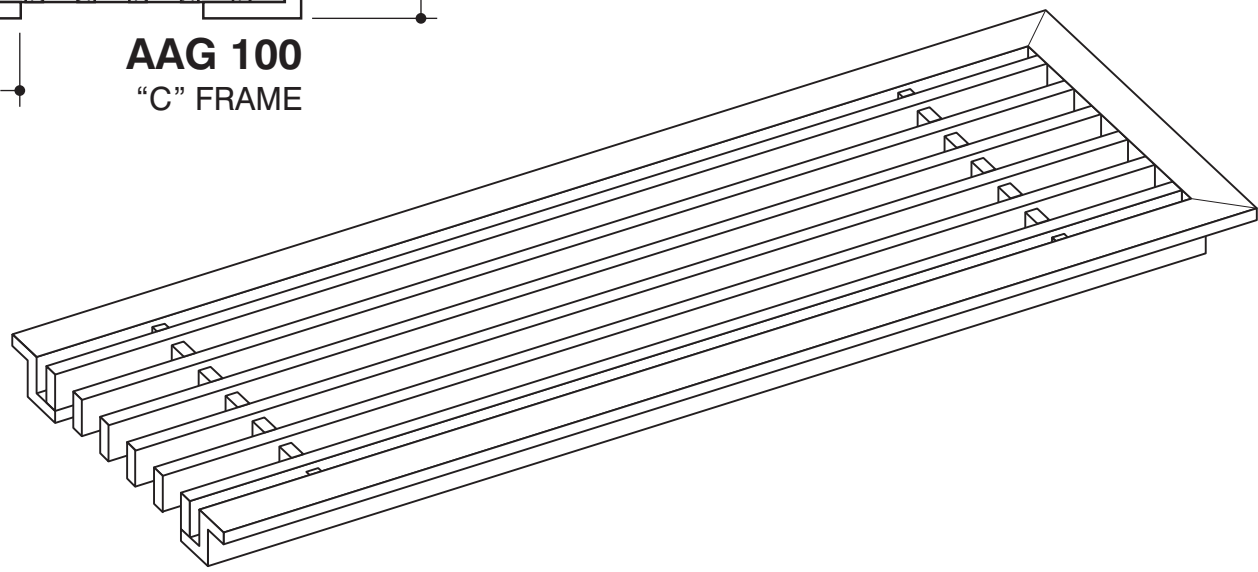

CORE STYLE
AAG-100

FRAME STYLE
"C"-frame

MATERIAL:

FINISH:

DEPTH: **7/8"**

OPENING SIZES

QTY	X	Y