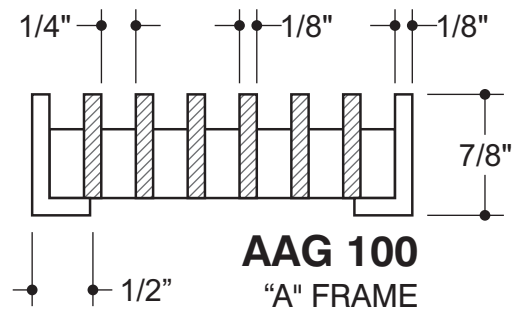

CORE STYLE
AAG-100

FRAME STYLE
Core Only

MATERIAL:

FINISH:

DEPTH: **3/4"**

OPENING SIZES

QTY	X	Y

AAG 100
CORE ONLY

JOB #:
QUOTE #:

CORE STYLE
AAG-100

FRAME STYLE
"A"-frame

MATERIAL:

FINISH:

DEPTH: **7/8"**

OPENING SIZES

QTY	X	Y

CORE STYLE
AAG-100

FRAME STYLE
"A"-frame

MATERIAL:

FINISH:

DEPTH: **7/8"**

DOOR SIZE:

OPENING SIZES

QTY	X	Y