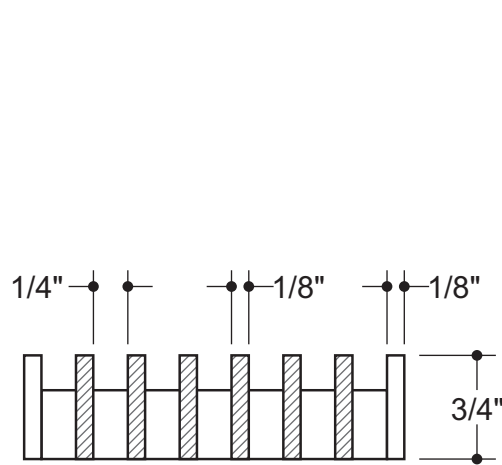

AAG 100
BAND FRAME