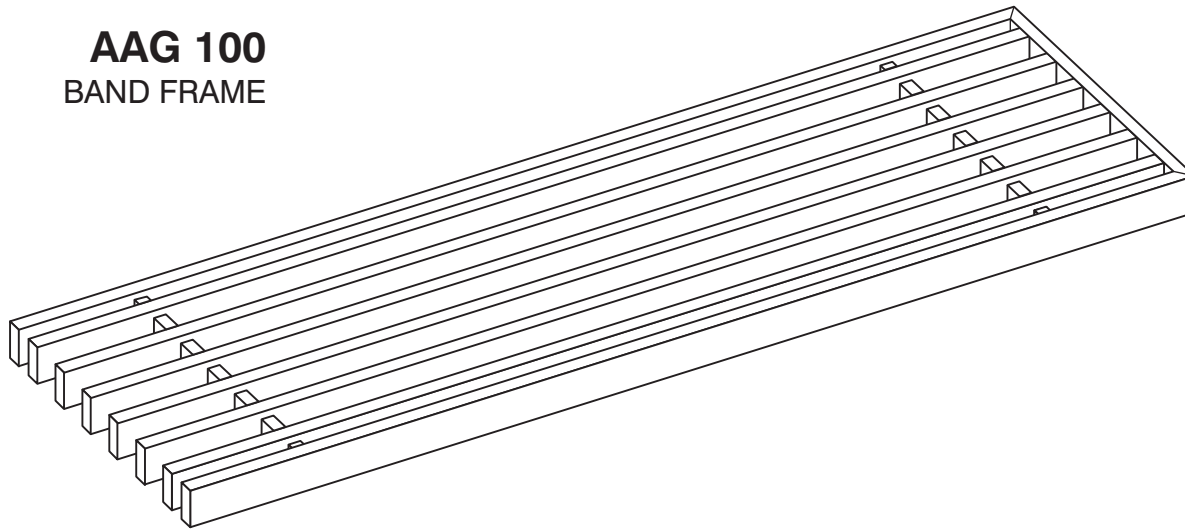

CORE STYLE
AAG-100

FRAME STYLE
Band Frame

MATERIAL:

FINISH:

DEPTH: **3/4"**

OPENING SIZES

QTY	X	Y

CUSTOMER:	PROJECT:	NOTES:
CONTACT:	ARCHITECT:	
PHONE:	ENGINEER:	
	CONTRACTOR:	

	ADVANCED ARCH GRILLES 149 Denton Avenue, New Hyde Park, NY 11040 Voice: 516-488-0628 Fax: 516-488-0728 Email: sales@agrilles.com	JOB #:
		QUOTE #: