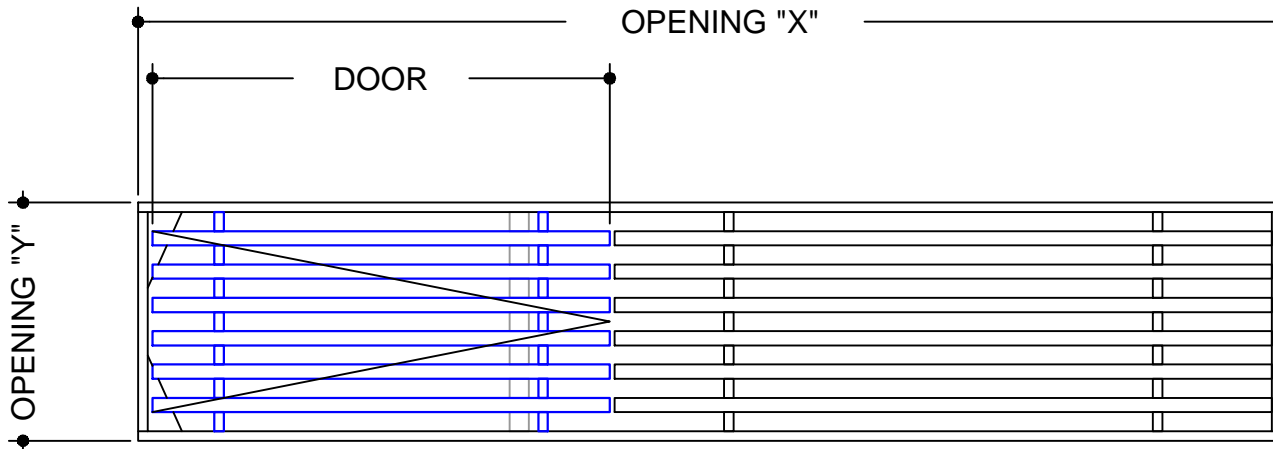

CORE STYLE
AAG-100

FRAME STYLE
Band Frame

MATERIAL:

FINISH:

DEPTH: **3/4"**

DOOR SIZE:

OPENING SIZES

QTY	X	Y