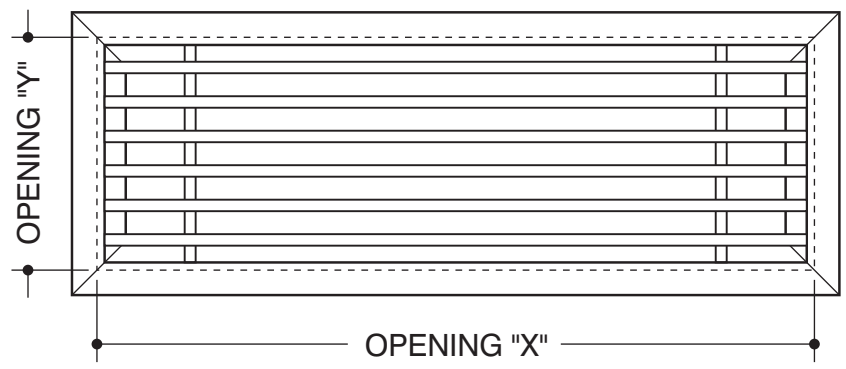

CORE STYLE
AAG-100

FRAME STYLE
"C"-frame

MATERIAL:

FINISH:

DEPTH: **7/8"**

OPENING SIZES

QTY	X	Y