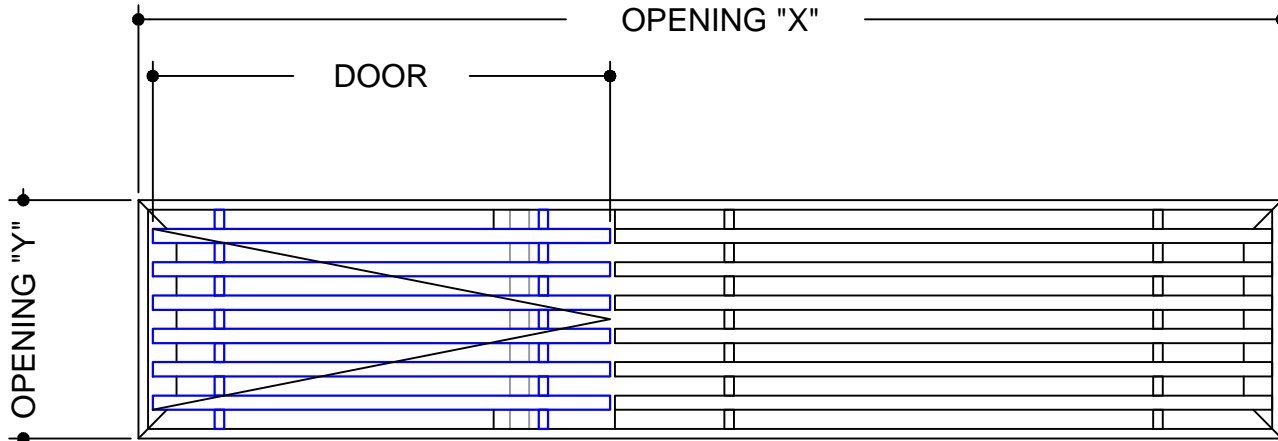

CORE STYLE
AAG-100

FRAME STYLE
"A"-frame

MATERIAL:

FINISH:

DEPTH: **7/8"**

DOOR SIZE:

OPENING SIZES

QTY	X	Y