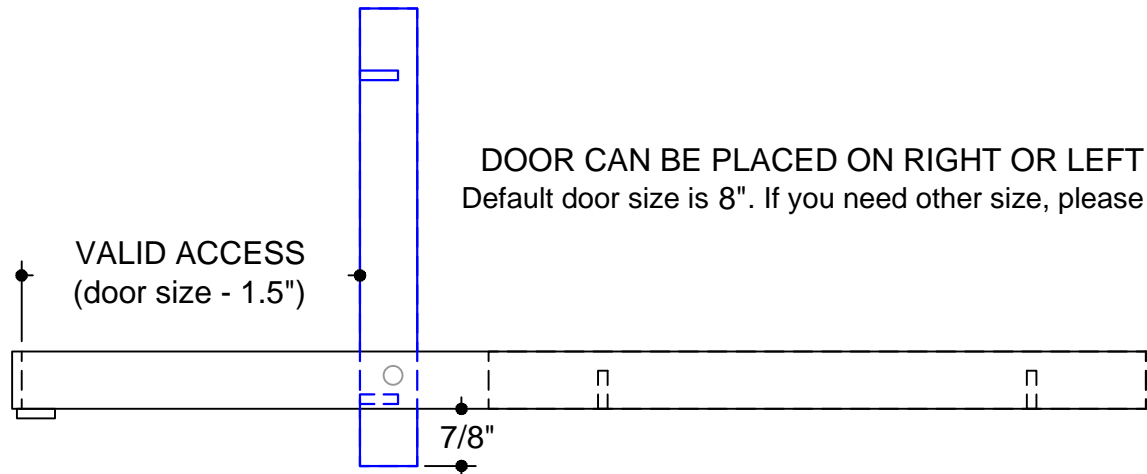

DOOR SIZE:

OPENING SIZES

QTY	X	Y

DOOR CAN BE PLACED ON RIGHT OR LEFT SIDE
Default door size is 8". If you need other size, please specify.

VALID ACCESS
(door size - 2.25")

3/4"

CUSTOMER:	PROJECT:	NOTES:
CONTACT:	ARCHITECT:	
PHONE:	ENGINEER:	
	CONTRACTOR:	

CORE STYLE
AAG-100

FRAME STYLE
Band Frame

MATERIAL:

FINISH:

DEPTH: **3/4"**

DOOR SIZE:

OPENING SIZES

QTY	X	Y