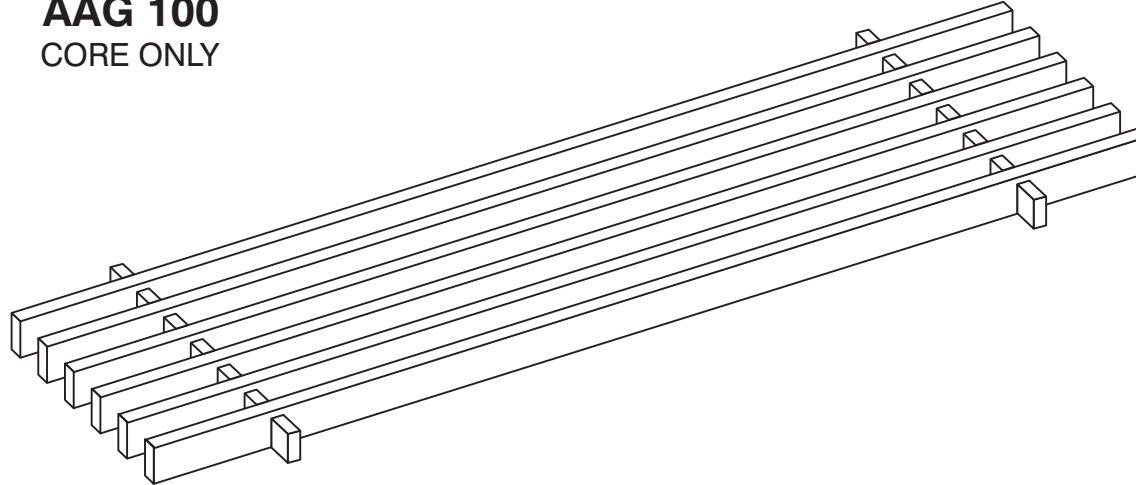

CORE STYLE
AAG-100

FRAME STYLE
Core Only

MATERIAL:

FINISH:

DEPTH: **3/4"**

OPENING SIZES

QTY	X	Y

AAG 100
CORE ONLY