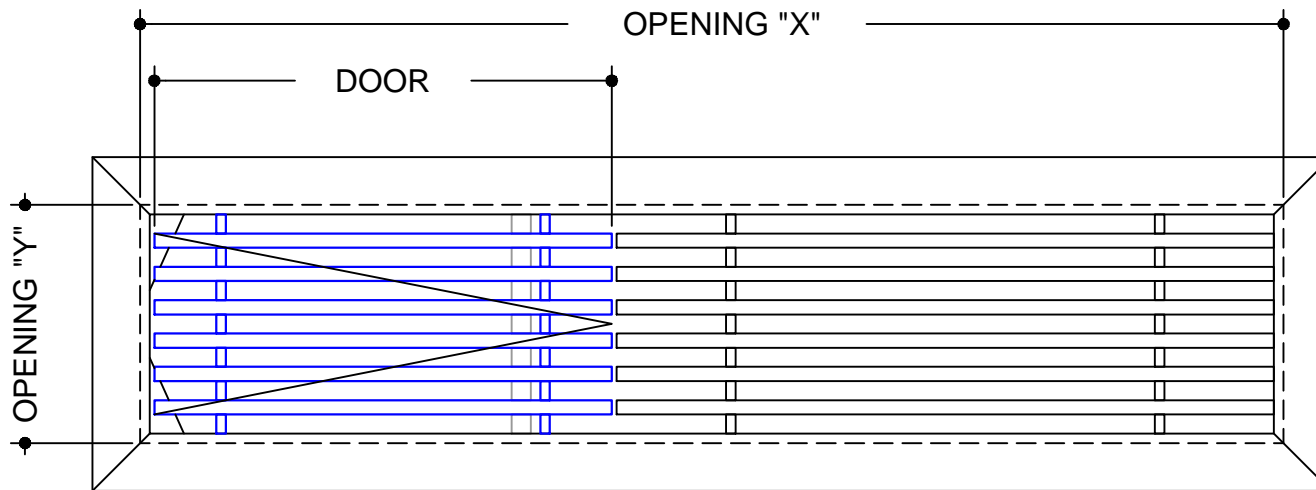

CORE STYLE
AAG-100

FRAME STYLE
"B"-frame

MATERIAL:

FINISH:

DEPTH: **3/4"**

DOOR SIZE:

OPENING SIZES

QTY	X	Y