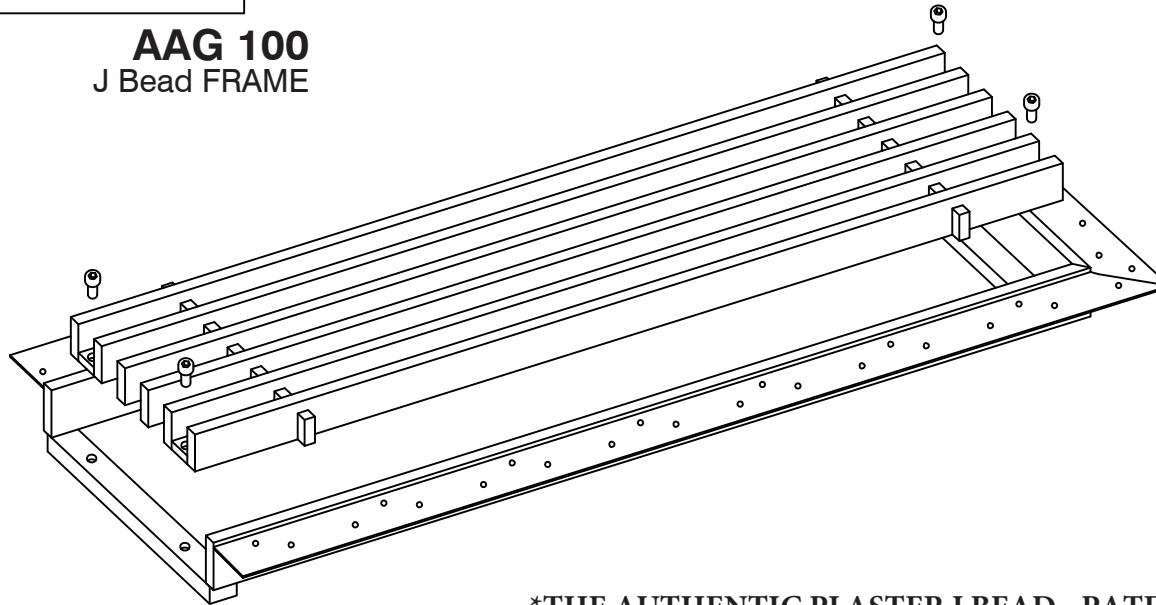

CORE STYLE
AAG-100

FRAME STYLE
J Bead*

MATERIAL:

FINISH:

DEPTH: **15/16"**

CORE: **REMOVABLE**

OPENING SIZES

QTY	X	Y

*THE AUTHENTIC PLASTER J BEAD - PATENT # 9,765,988

CUSTOMER:	PROJECT:	NOTES:
CONTACT:	ARCHITECT:	
PHONE:	ENGINEER:	
	CONTRACTOR:	

ADVANCED ARCH GRILLES

149 Denton Avenue, New Hyde Park, NY 11040
Voice: 516-488-0628 Fax: 516-488-0728
Email: sales@aagrilles.com

JOB #:

QUOTE #: