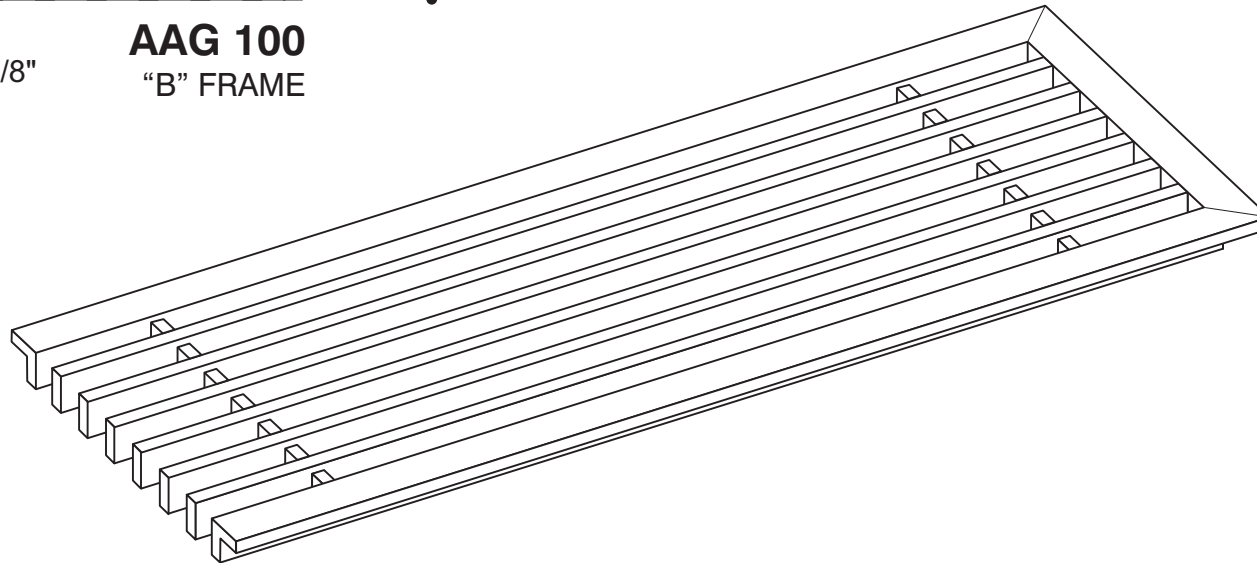

JOB #:
QUOTE #:

CORE STYLE
AAG-100
 FRAME STYLE
"B"-frame

MATERIAL:

FINISH:

DEPTH: **3/4"**

OPENING SIZES

QTY	X	Y

CUSTOMER:	PROJECT:	NOTES:
CONTACT:	ARCHITECT:	
PHONE:	ENGINEER:	
	CONTRACTOR:	