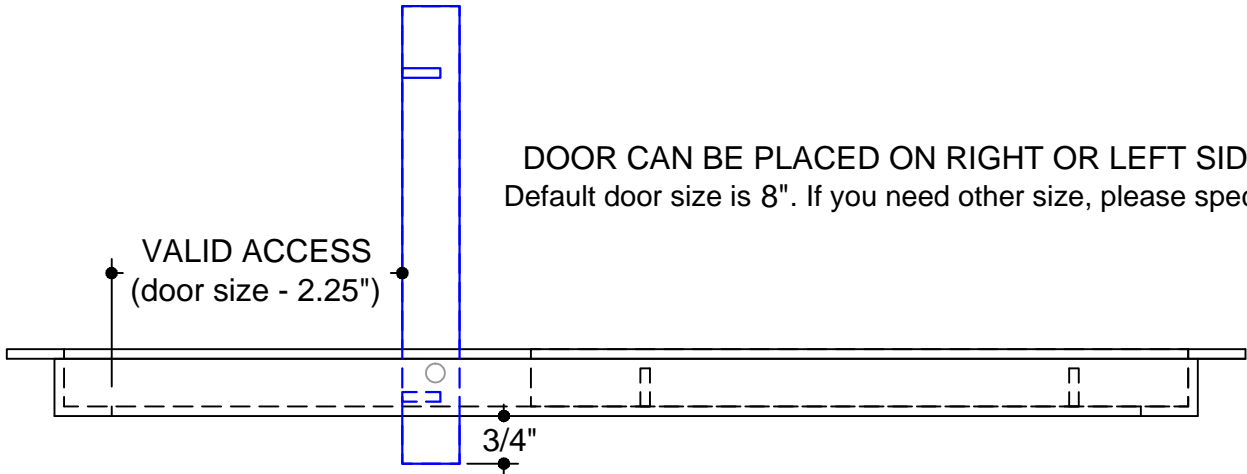

DOOR SIZE:

OPENING SIZES

QTY	X	Y

DOOR CAN BE PLACED ON RIGHT OR LEFT SIDE
Default door size is 8". If you need other size, please specify.

VALID ACCESS
(door size - 2.25")

3/4"

CUSTOMER:	PROJECT:	NOTES:
CONTACT:	ARCHITECT:	
PHONE:	ENGINEER:	
	CONTRACTOR:	