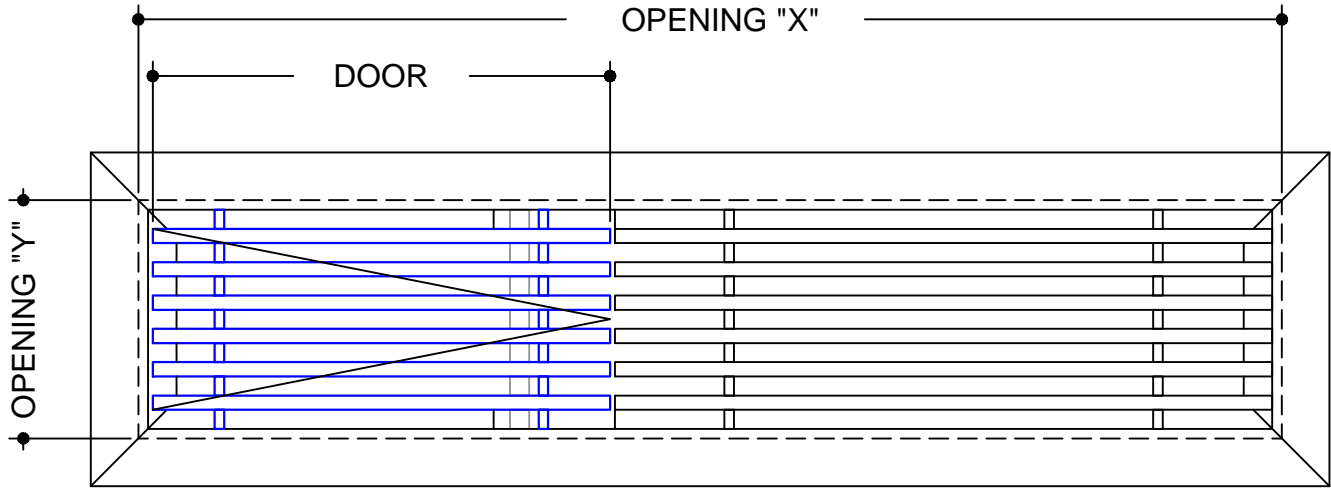

DOOR SIZE:

OPENING SIZES

QTY	X	Y

DOOR CAN BE PLACED ON RIGHT OR LEFT SIDE
Default door size is 8". If you need other size, please specify.

VALID ACCESS
(door size - 2.25")

3/4"

CUSTOMER:	PROJECT:	NOTES:
CONTACT:	ARCHITECT:	
PHONE:	ENGINEER:	
	CONTRACTOR:	