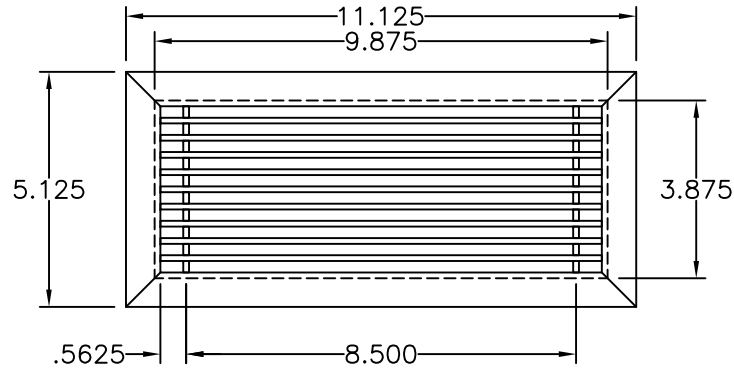

PART # **AAG100B0410 (STOCK)**

SECTION VIEW: CUSTOM SCALE

DIRECTION OF GRAIN

PLAN VIEW: CUSTOM SCALE

Material: ALUMINUM

Finish: SATIN FINISH NO.4

Approved:

Date: