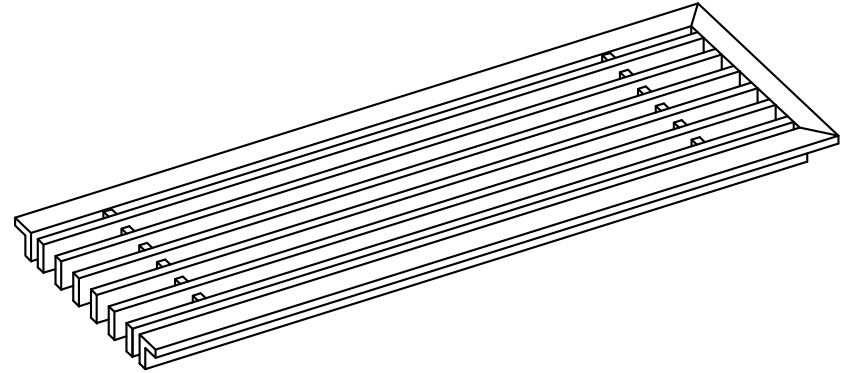

PART # **AAG100B0410 (STOCK)**

SECTION VIEW: CUSTOM SCALE

DIRECTION OF GRAIN

PLAN VIEW: CUSTOM SCALE

Material: ALUMINUM

Finish: SATIN FINISH NO.4

Approved:

Date: