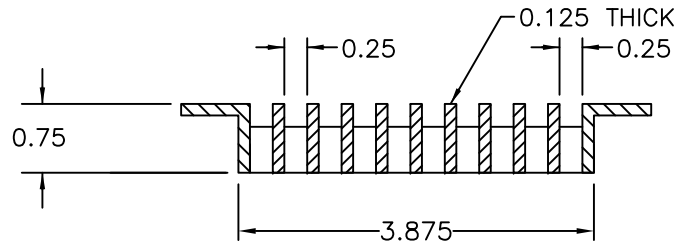

PART # **AAG100B0410 (STOCK)**

SECTION VIEW: CUSTOM SCALE

DIRECTION OF GRAIN

PLAN VIEW: CUSTOM SCALE

Material: ALUMINUM

Finish: SATIN FINISH NO.4

Approved:

Date: