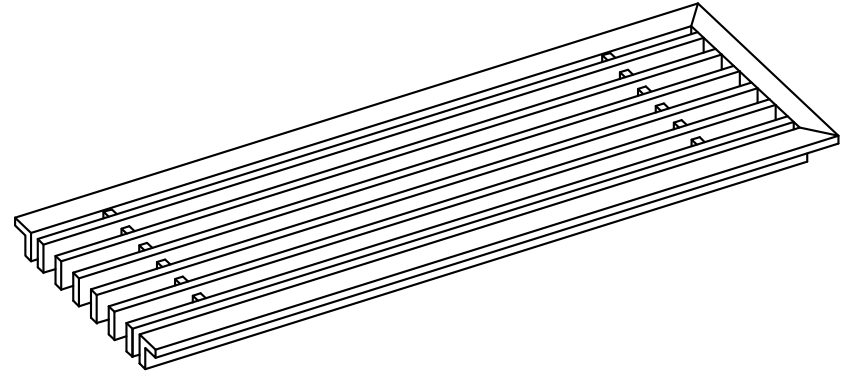

PART # **AAG100B0412 (STOCK)**

SECTION VIEW: CUSTOM SCALE

DIRECTION OF GRAIN

PLAN VIEW: CUSTOM SCALE

Material: ALUMINUM

Finish: SATIN FINISH NO.4

Approved:

Date: