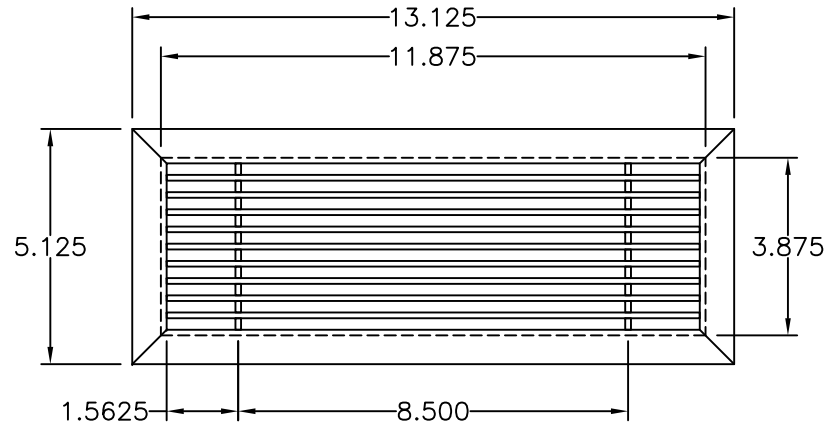

PART # **AAG100B0412 (STOCK)**

SECTION VIEW: CUSTOM SCALE

DIRECTION OF GRAIN

PLAN VIEW: CUSTOM SCALE

Material: ALUMINUM

Finish: SATIN FINISH NO.4

Approved:

Date: