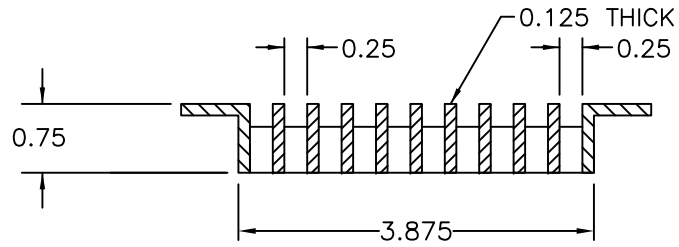

PART # **AAG100B0412 (STOCK)**

SECTION VIEW: CUSTOM SCALE

DIRECTION OF GRAIN

PLAN VIEW: CUSTOM SCALE

Material: ALUMINUM

Finish: SATIN FINISH NO.4

Approved:

Date: