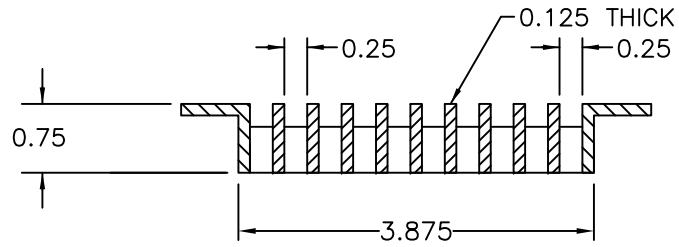

PART # AAG100B0424 (STOCK)

SECTION VIEW: CUSTOM SCALE

DIRECTION OF GRAIN

PLAN VIEW: CUSTOM SCALE

Material: ALUMINUM	Finish: SATIN FINISH NO.4	Approved:	Date:
--------------------	---------------------------	-----------	-------