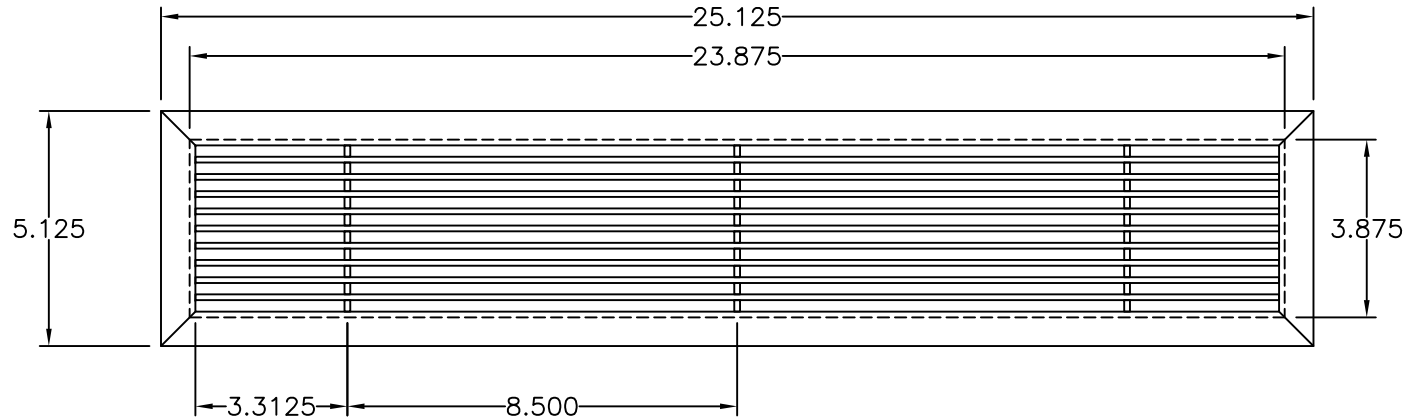

PART # AAG100B0424 (STOCK)

SECTION VIEW: CUSTOM SCALE

DIRECTION OF GRAIN

PLAN VIEW: CUSTOM SCALE

Material: ALUMINUM	Finish: SATIN FINISH NO.4	Approved:	Date:
--------------------	---------------------------	-----------	-------