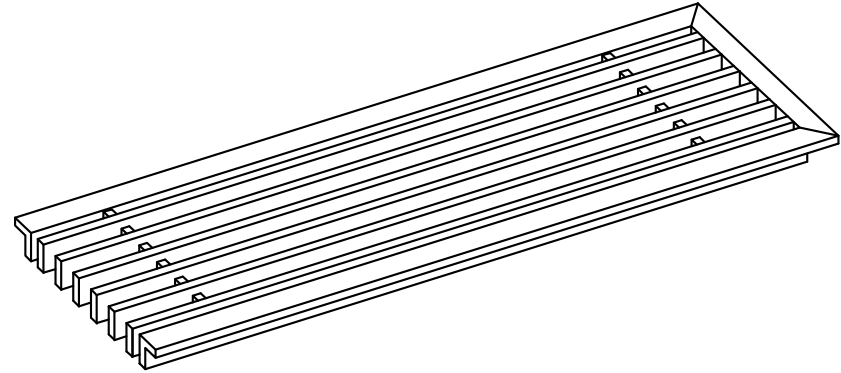

PART # AAG100B0424 (STOCK)

SECTION VIEW: CUSTOM SCALE

DIRECTION OF GRAIN

PLAN VIEW: CUSTOM SCALE

Material: ALUMINUM	Finish: SATIN FINISH NO.4	Approved:	Date:
--------------------	---------------------------	-----------	-------