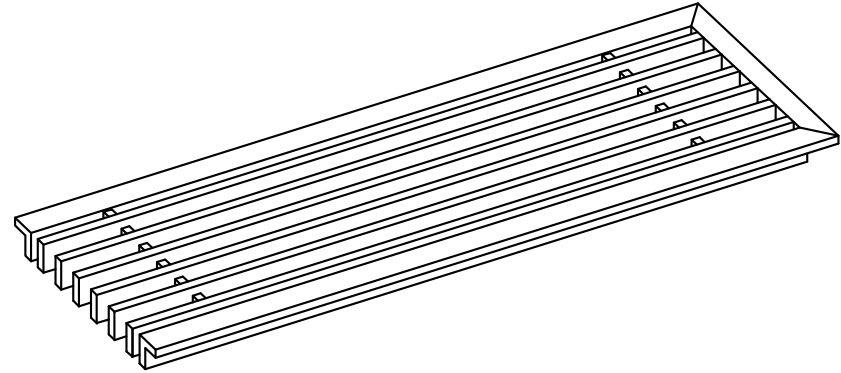

PART # **AAG100B0430 (STOCK)**

SECTION VIEW: CUSTOM SCALE

DIRECTION OF GRAIN

PLAN VIEW: CUSTOM SCALE

Material: ALUMINUM

Finish: SATIN FINISH NO.4

Approved:

Date: