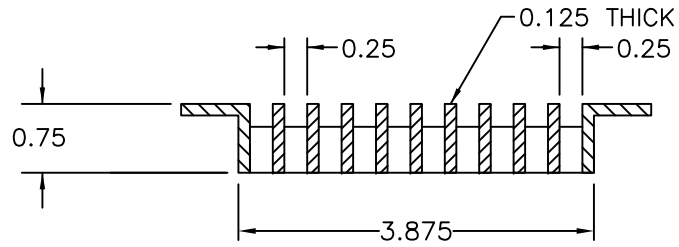

PART # **AAG100B0430 (STOCK)**

SECTION VIEW: CUSTOM SCALE

DIRECTION OF GRAIN

PLAN VIEW: CUSTOM SCALE

Material: ALUMINUM

Finish: SATIN FINISH NO.4

Approved:

Date: