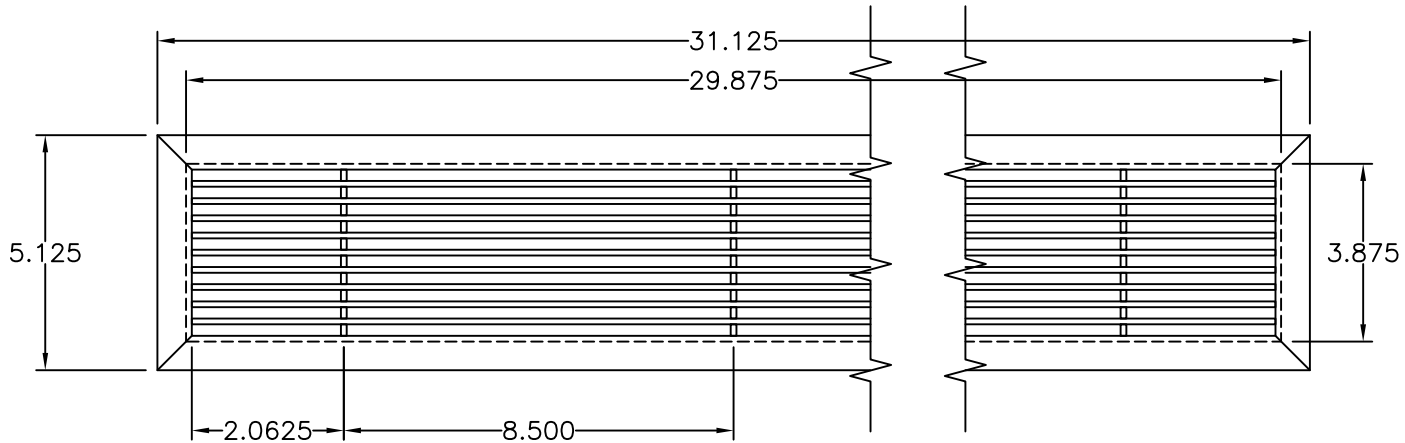

PART # **AAG100B0430 (STOCK)**

SECTION VIEW: CUSTOM SCALE

DIRECTION OF GRAIN

PLAN VIEW: CUSTOM SCALE

Material: ALUMINUM

Finish: SATIN FINISH NO.4

Approved:

Date: