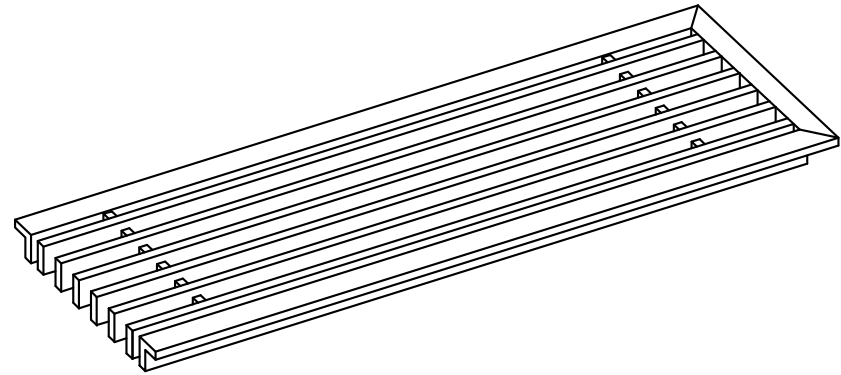

PART # **AAG100B0436 (STOCK)**

SECTION VIEW: CUSTOM SCALE

DIRECTION OF GRAIN

PLAN VIEW: CUSTOM SCALE

Material: ALUMINUM

Finish: SATIN FINISH NO.4

Approved:

Date: