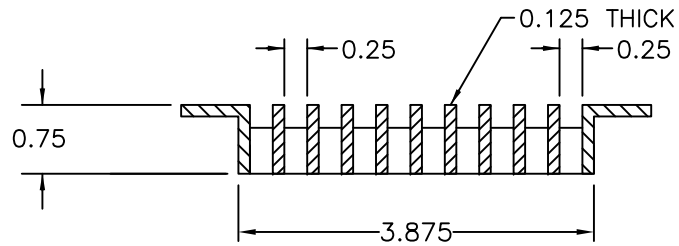

PART # **AAG100B0436 (STOCK)**

SECTION VIEW: CUSTOM SCALE

DIRECTION OF GRAIN

PLAN VIEW: CUSTOM SCALE

Material: ALUMINUM

Finish: SATIN FINISH NO.4

Approved:

Date: