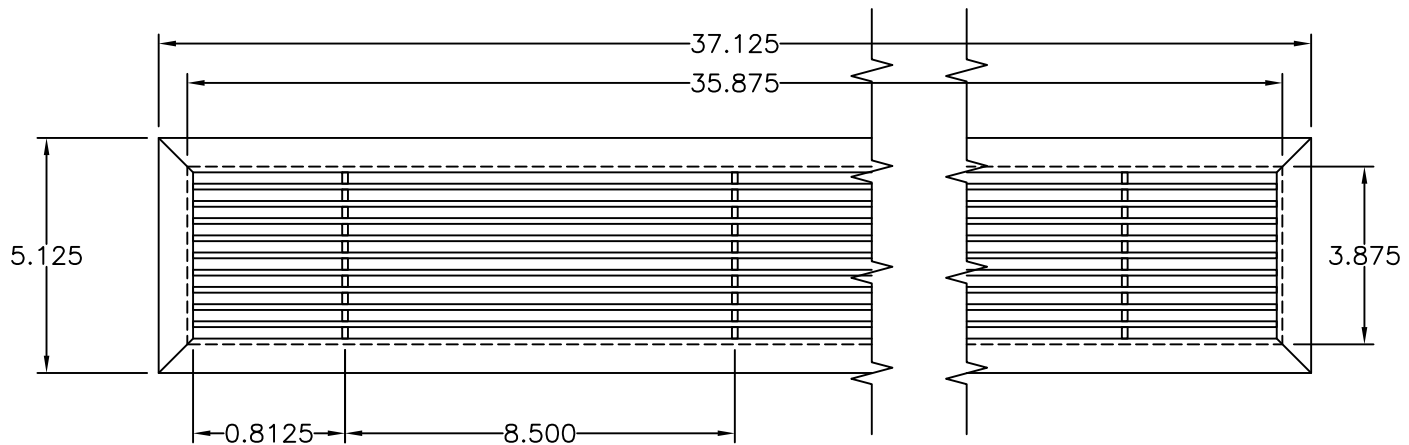

PART # **AAG100B0436 (STOCK)**

SECTION VIEW: CUSTOM SCALE

DIRECTION OF GRAIN

PLAN VIEW: CUSTOM SCALE

Material: ALUMINUM

Finish: SATIN FINISH NO.4

Approved:

Date: