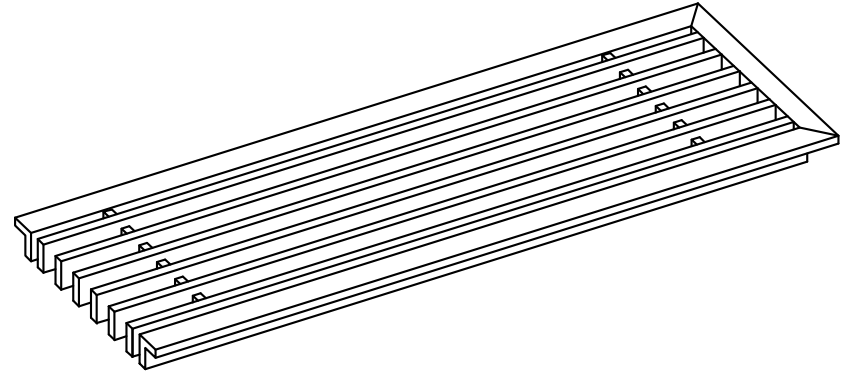

PART # **AAG100B0442 (STOCK)**

SECTION VIEW: CUSTOM SCALE

DIRECTION OF GRAIN

PLAN VIEW: CUSTOM SCALE

Material: ALUMINUM Finish: SATIN FINISH NO.4 Approved: Date:

ADVANCED ARCH GRILLES
149 Denton Avenue, New Hyde Park, NY 11040
Voice: 516-488-0628 Fax: 516-488-0728
Email: sales@aagrilles.com