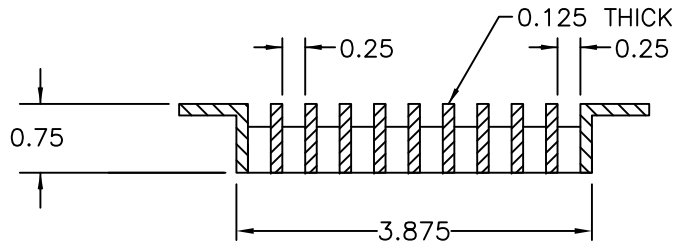

PART # **AAG100B0442 (STOCK)**

SECTION VIEW: CUSTOM SCALE

DIRECTION OF GRAIN

PLAN VIEW: CUSTOM SCALE

Material: ALUMINUM Finish: SATIN FINISH NO.4 Approved: Date:

ADVANCED ARCH GRILLES
149 Denton Avenue, New Hyde Park, NY 11040
Voice: 516-488-0628 Fax: 516-488-0728
Email: sales@aagrilles.com