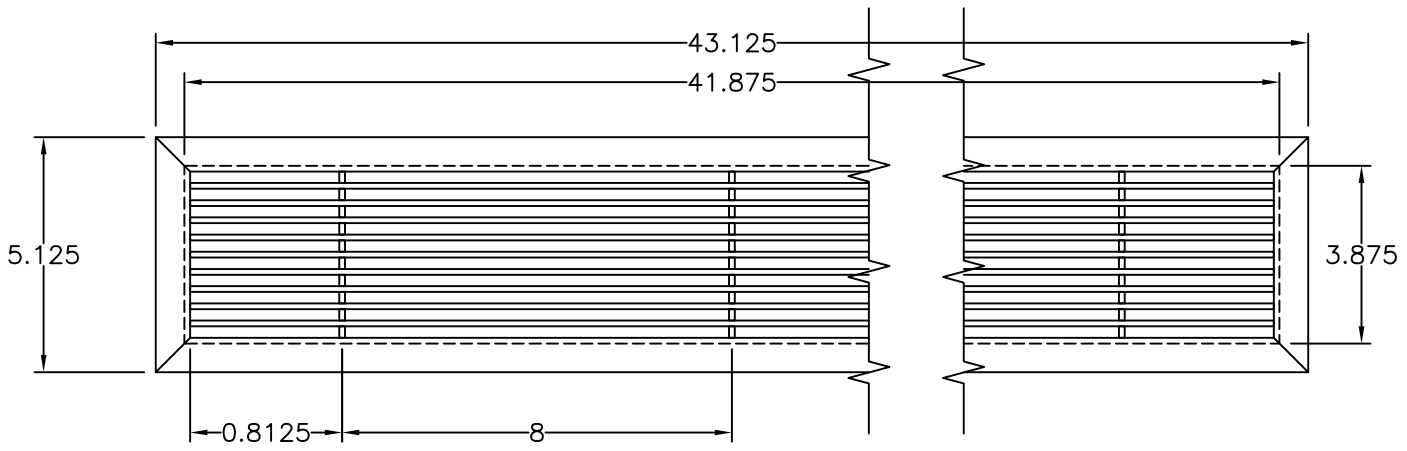

PART # **AAG100B0442 (STOCK)**

SECTION VIEW: CUSTOM SCALE

DIRECTION OF GRAIN

PLAN VIEW: CUSTOM SCALE

Material: ALUMINUM Finish: SATIN FINISH NO.4 Approved: Date:

ADVANCED ARCH GRILLES
149 Denton Avenue, New Hyde Park, NY 11040
Voice: 516-488-0628 Fax: 516-488-0728
Email: sales@aagrilles.com