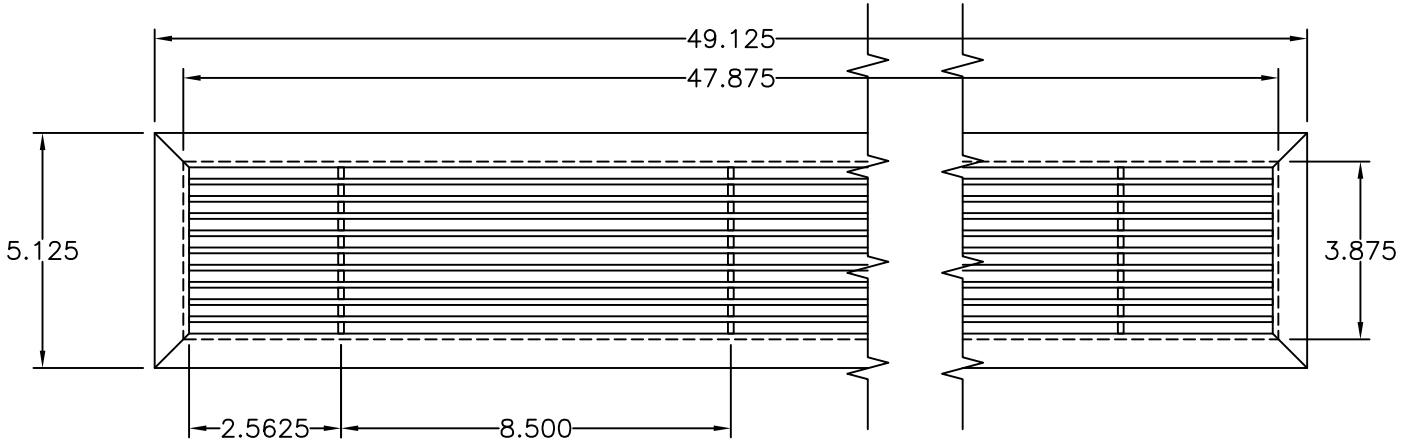

PART # **AAG100B0448 (STOCK)**

SECTION VIEW: CUSTOM SCALE

DIRECTION OF GRAIN

PLAN VIEW: CUSTOM SCALE

Material: ALUMINUM Finish: SATIN FINISH NO.4 Approved: Date:

ADVANCED ARCH GRILLES
149 Denton Avenue, New Hyde Park, NY 11040
Voice: 516-488-0628 Fax: 516-488-0728
Email: sales@aagrilles.com