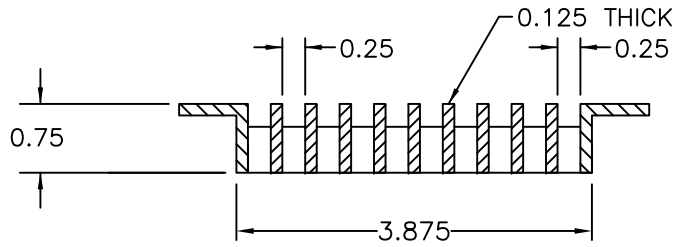

PART # **AAG100B0448 (STOCK)**

SECTION VIEW: CUSTOM SCALE

DIRECTION OF GRAIN

PLAN VIEW: CUSTOM SCALE

Material: ALUMINUM Finish: SATIN FINISH NO.4 Approved: Date:

ADVANCED ARCH GRILLES
149 Denton Avenue, New Hyde Park, NY 11040
Voice: 516-488-0628 Fax: 516-488-0728
Email: sales@aagrilles.com