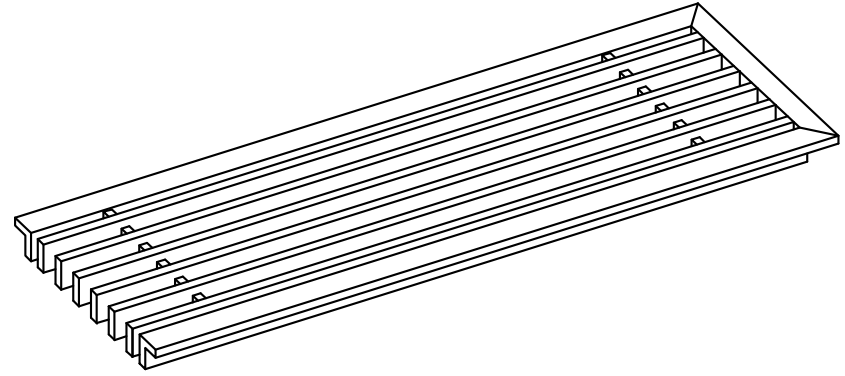

PART # **AAG100B0448 (STOCK)**

SECTION VIEW: CUSTOM SCALE

DIRECTION OF GRAIN

PLAN VIEW: CUSTOM SCALE

Material: ALUMINUM Finish: SATIN FINISH NO.4 Approved: Date:

ADVANCED ARCH GRILLES
149 Denton Avenue, New Hyde Park, NY 11040
Voice: 516-488-0628 Fax: 516-488-0728
Email: sales@aagrilles.com