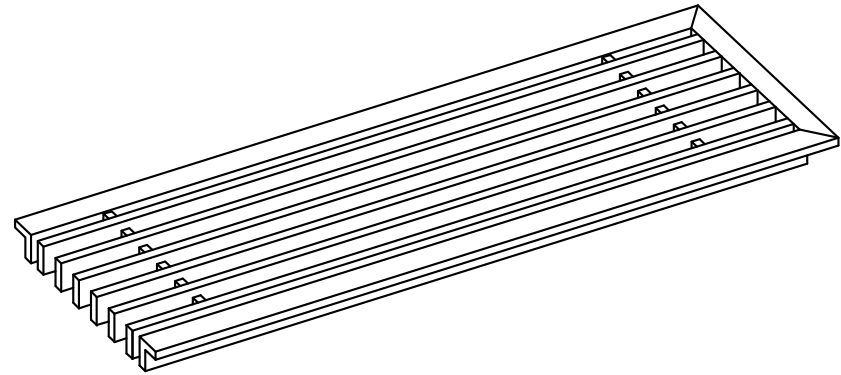

PART # **AAG100B0472 (STOCK)**

SECTION VIEW: CUSTOM SCALE

DIRECTION OF GRAIN

PLAN VIEW: CUSTOM SCALE

Material: ALUMINUM

Finish: SATIN FINISH NO.4

Approved:

Date: