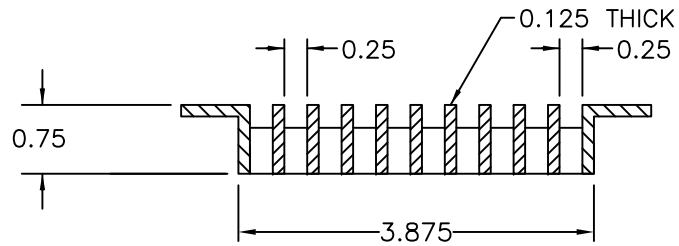

PART # **AAG100B0472 (STOCK)**

SECTION VIEW: CUSTOM SCALE

DIRECTION OF GRAIN

PLAN VIEW: CUSTOM SCALE

Material: ALUMINUM

Finish: SATIN FINISH NO.4

Approved:

Date: