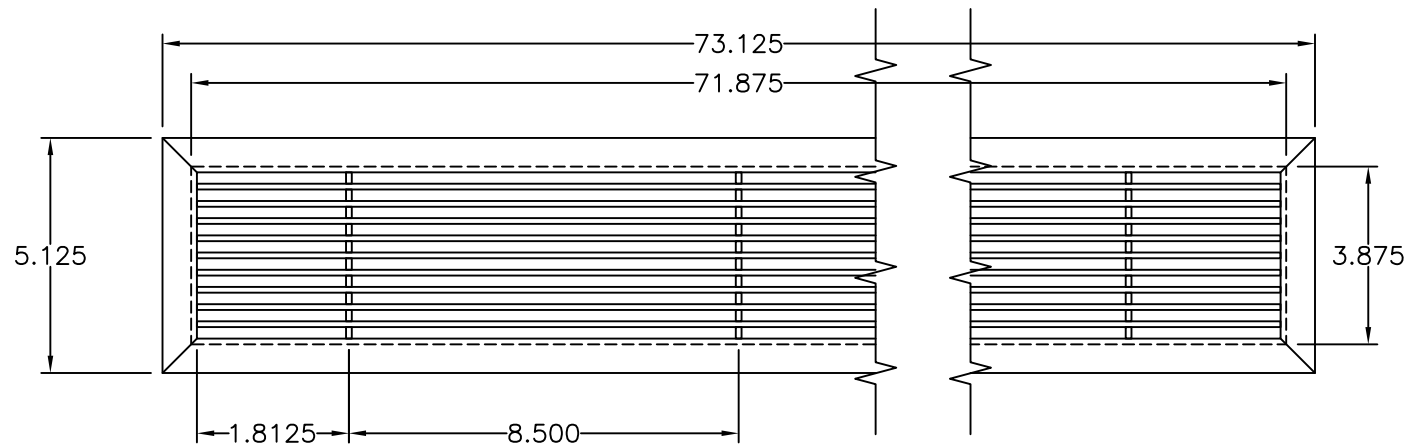

PART # **AAG100B0472 (STOCK)**

SECTION VIEW: CUSTOM SCALE

DIRECTION OF GRAIN

PLAN VIEW: CUSTOM SCALE

Material: ALUMINUM

Finish: SATIN FINISH NO.4

Approved:

Date: