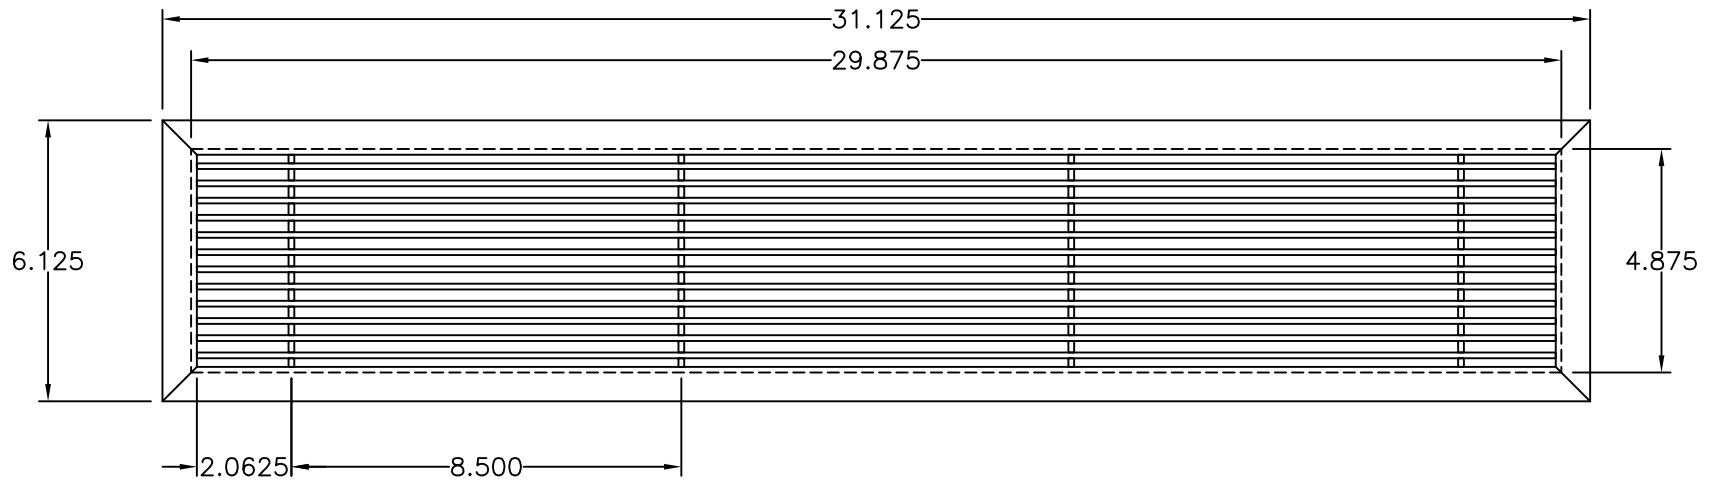

PART # **AAG100B0530 (STOCK)**

SECTION VIEW: CUSTOM SCALE

DIRECTION OF GRAIN

PLAN VIEW: CUSTOM SCALE

Material: ALUMINUM

Finish: SATIN FINISH NO.4

Approved:

Date: