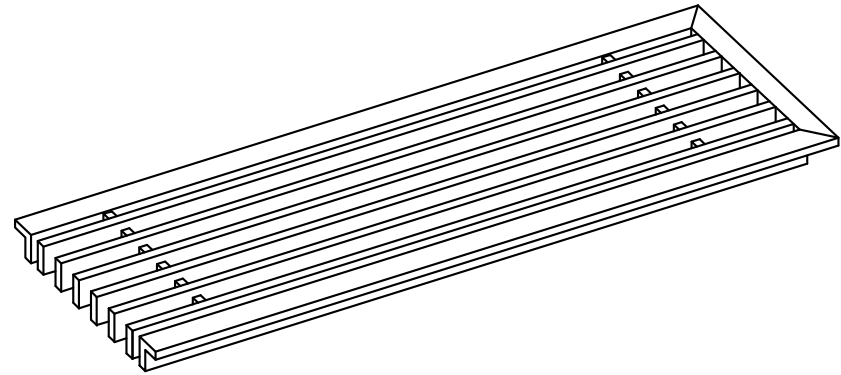

PART # **AAG100B0530 (STOCK)**

SECTION VIEW: CUSTOM SCALE

DIRECTION OF GRAIN

PLAN VIEW: CUSTOM SCALE

Material: ALUMINUM

Finish: SATIN FINISH NO.4

Approved:

Date: