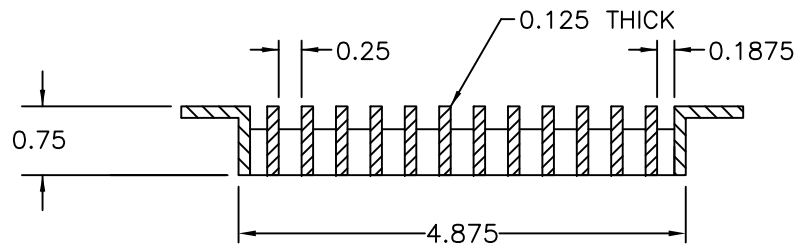

PART # **AAG100B0530 (STOCK)**

SECTION VIEW: CUSTOM SCALE

DIRECTION OF GRAIN

PLAN VIEW: CUSTOM SCALE

Material: ALUMINUM

Finish: SATIN FINISH NO.4

Approved:

Date: