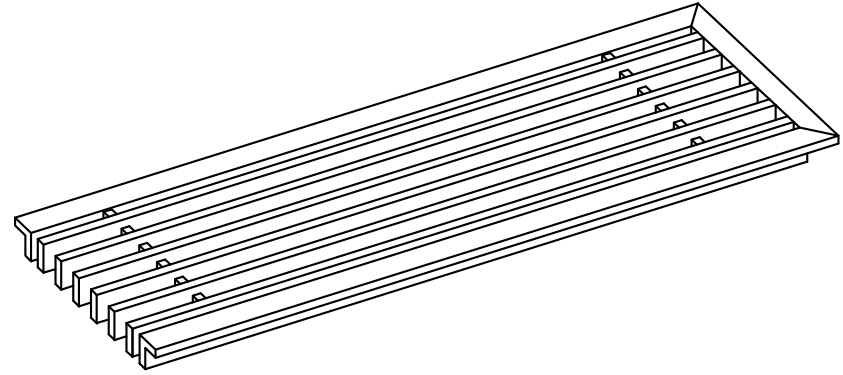

PART # **AAG100B0536 (STOCK)**

SECTION VIEW: CUSTOM SCALE

DIRECTION OF GRAIN

PLAN VIEW: CUSTOM SCALE

Material: ALUMINUM

Finish: SATIN FINISH NO.4

Approved:

Date: