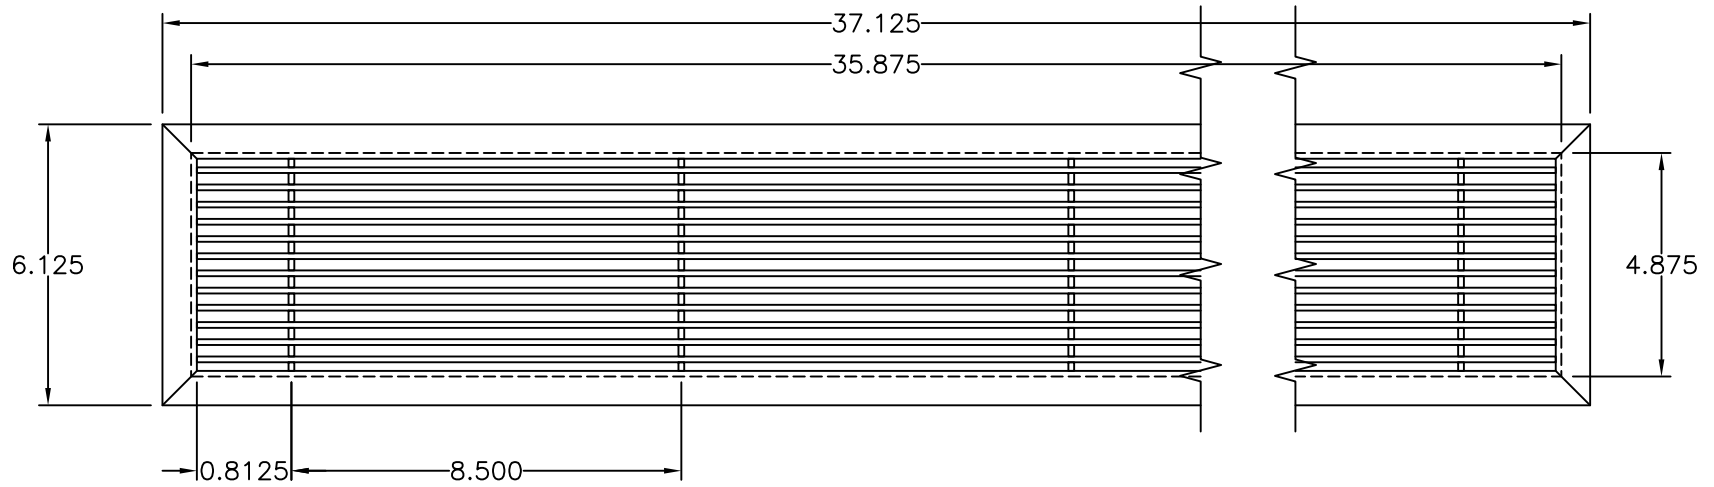

PART # **AAG100B0536 (STOCK)**

SECTION VIEW: CUSTOM SCALE

DIRECTION OF GRAIN

PLAN VIEW: CUSTOM SCALE

Material: ALUMINUM

Finish: SATIN FINISH NO.4

Approved:

Date: