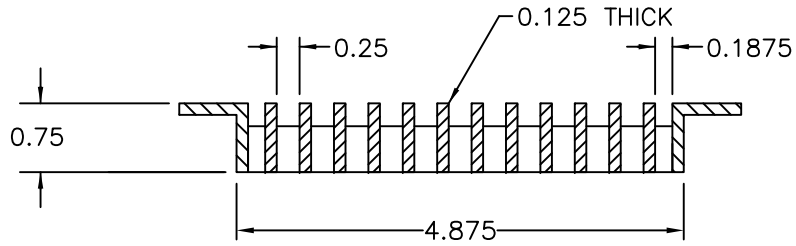

PART # **AAG100B0536 (STOCK)**

SECTION VIEW: CUSTOM SCALE

DIRECTION OF GRAIN

PLAN VIEW: CUSTOM SCALE

Material: ALUMINUM

Finish: SATIN FINISH NO.4

Approved:

Date: