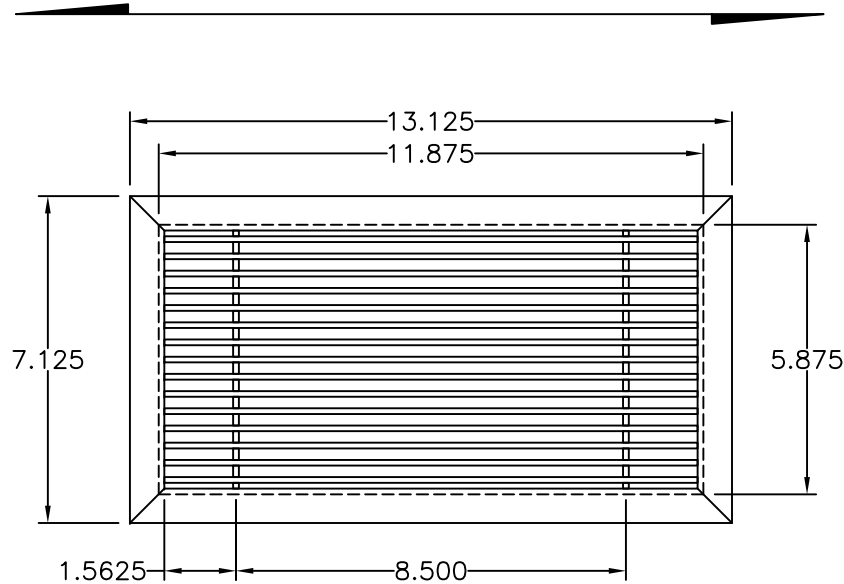

PART # **AAG100B0612 (STOCK)**

SECTION VIEW: CUSTOM SCALE

DIRECTION OF GRAIN

PLAN VIEW: CUSTOM SCALE

Material: ALUMINUM

Finish: SATIN FINISH NO.4

Approved:

Date: