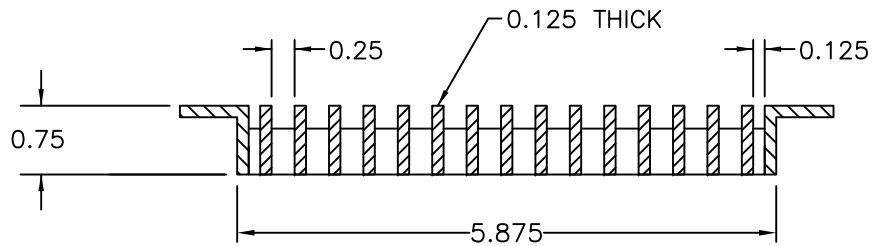

PART # **AAG100B0612 (STOCK)**

SECTION VIEW: CUSTOM SCALE

DIRECTION OF GRAIN

PLAN VIEW: CUSTOM SCALE

Material: ALUMINUM

Finish: SATIN FINISH NO.4

Approved:

Date: