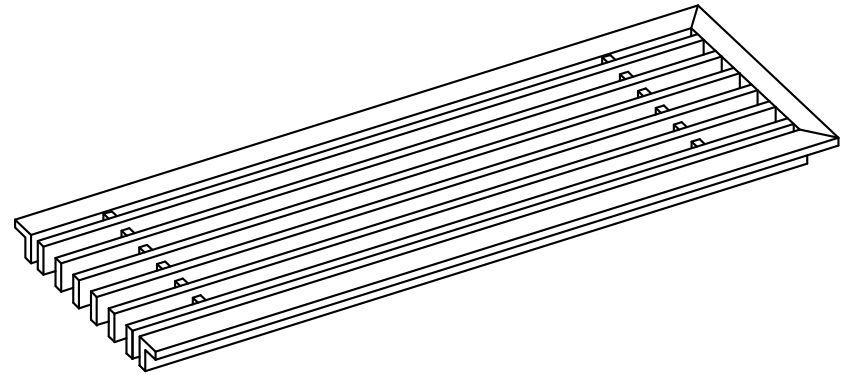

PART # **AAG100B0612 (STOCK)**

SECTION VIEW: CUSTOM SCALE

DIRECTION OF GRAIN

PLAN VIEW: CUSTOM SCALE

Material: ALUMINUM

Finish: SATIN FINISH NO.4

Approved:

Date: