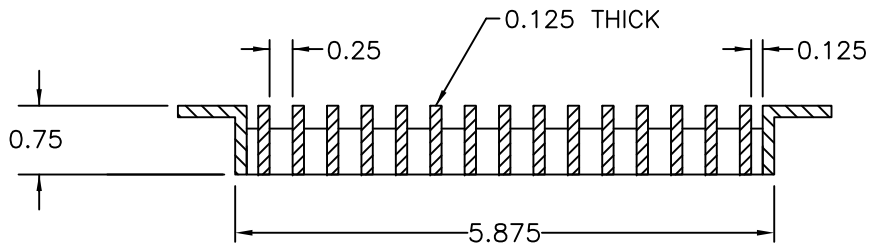

PART # **AAG100B0624 (STOCK)**

SECTION VIEW: CUSTOM SCALE

DIRECTION OF GRAIN

PLAN VIEW: CUSTOM SCALE

Material: ALUMINUM

Finish: SATIN FINISH NO.4

Approved:

Date: