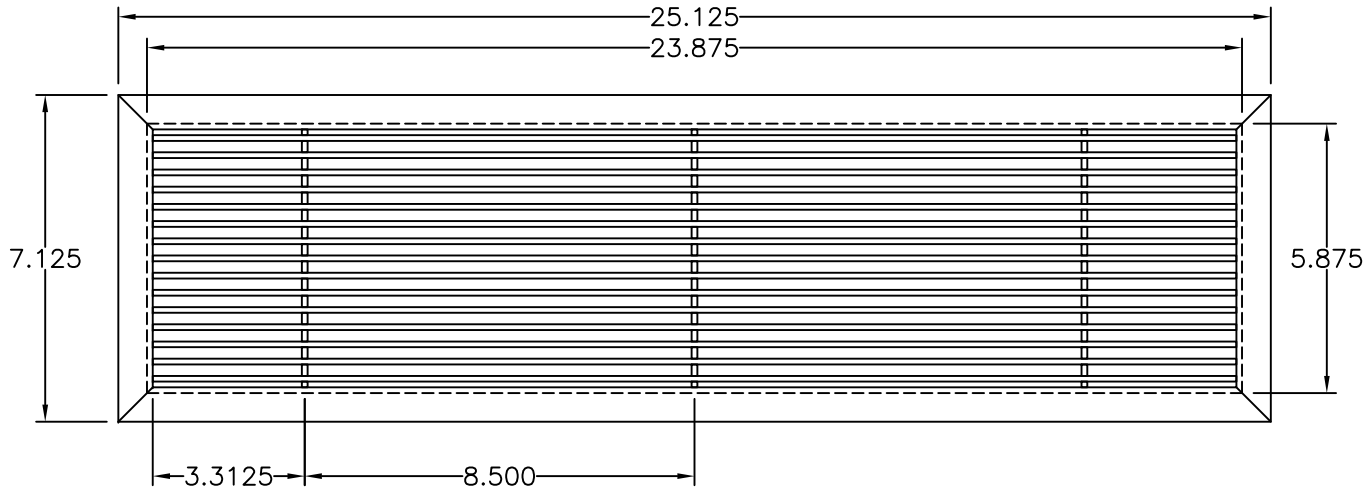

PART # **AAG100B0624 (STOCK)**

SECTION VIEW: CUSTOM SCALE

DIRECTION OF GRAIN

PLAN VIEW: CUSTOM SCALE

Material: ALUMINUM

Finish: SATIN FINISH NO.4

Approved:

Date: