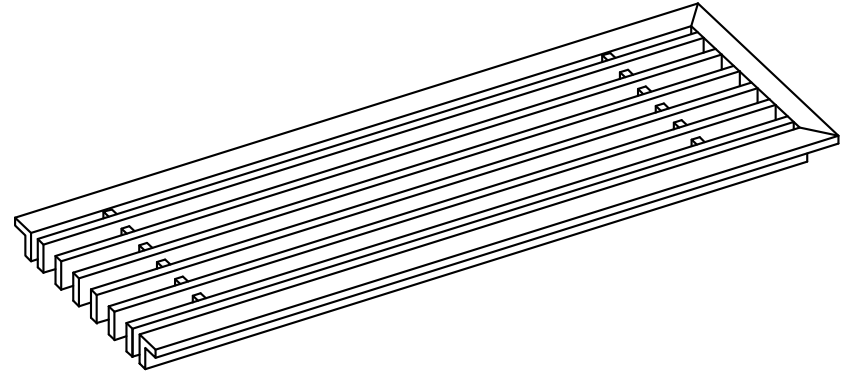

PART # **AAG100B0624 (STOCK)**

SECTION VIEW: CUSTOM SCALE

DIRECTION OF GRAIN

PLAN VIEW: CUSTOM SCALE

Material: ALUMINUM

Finish: SATIN FINISH NO.4

Approved:

Date: