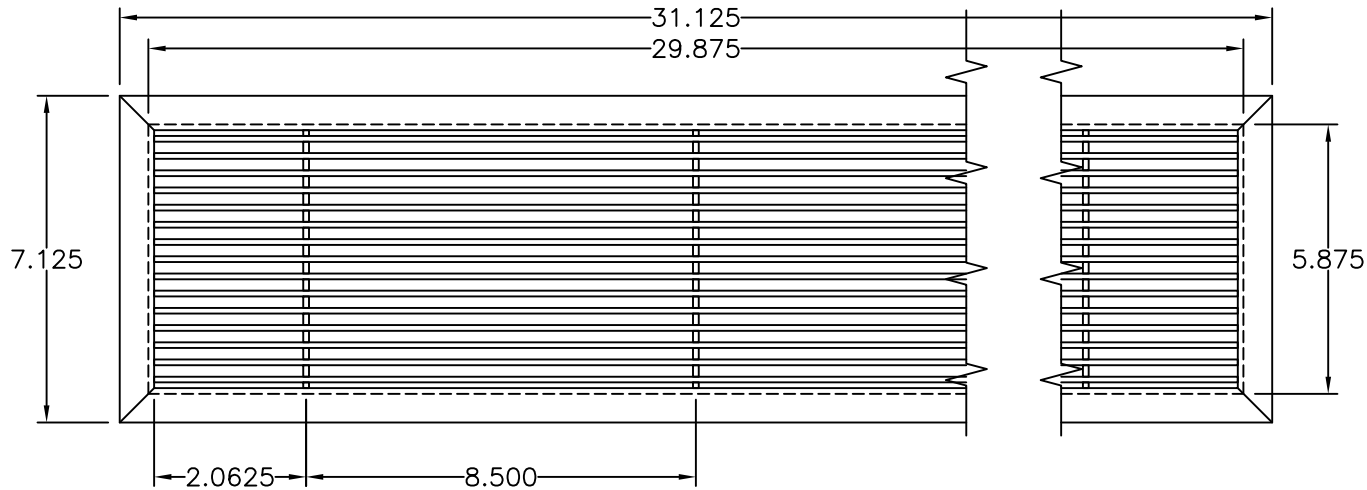

PART # **AAG100B0630 (STOCK)**

SECTION VIEW: CUSTOM SCALE

DIRECTION OF GRAIN

PLAN VIEW: CUSTOM SCALE

Material: ALUMINUM

Finish: SATIN FINISH NO.4

Approved:

Date: