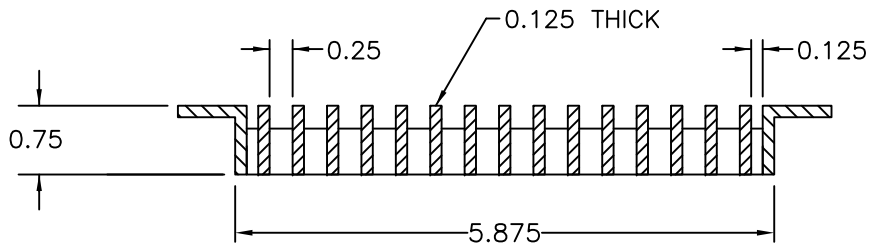

PART # **AAG100B0630 (STOCK)**

SECTION VIEW: CUSTOM SCALE

DIRECTION OF GRAIN

PLAN VIEW: CUSTOM SCALE

Material: ALUMINUM

Finish: SATIN FINISH NO.4

Approved:

Date: