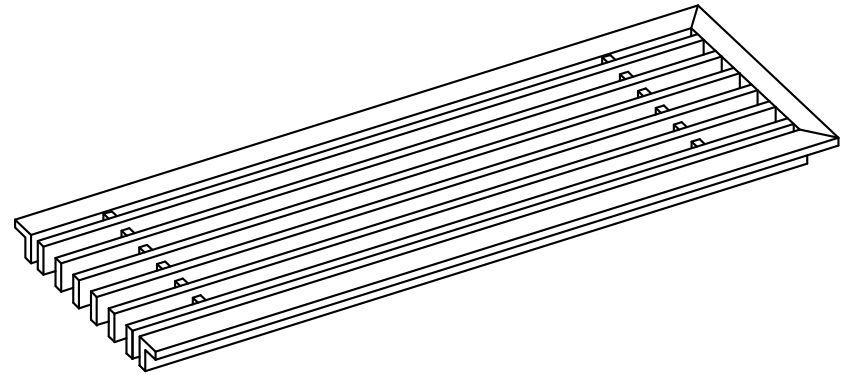

PART # **AAG100B0630 (STOCK)**

SECTION VIEW: CUSTOM SCALE

DIRECTION OF GRAIN

PLAN VIEW: CUSTOM SCALE

Material: ALUMINUM

Finish: SATIN FINISH NO.4

Approved:

Date: