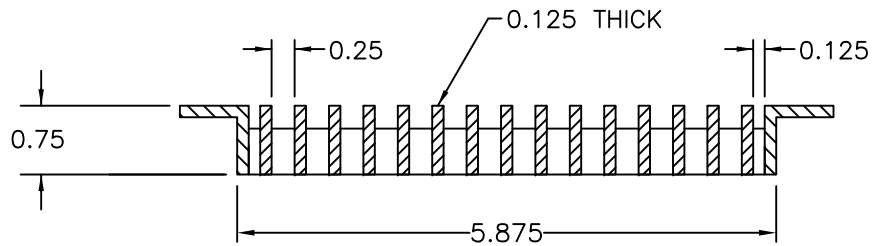

PART # **AAG100B0648 (STOCK)**

SECTION VIEW: CUSTOM SCALE

DIRECTION OF GRAIN

PLAN VIEW: CUSTOM SCALE

Material: ALUMINUM

Finish: SATIN FINISH NO.4

Approved:

Date: