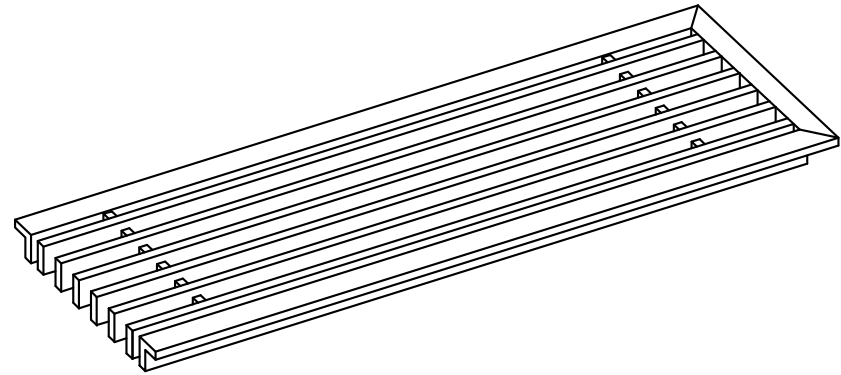

PART # **AAG100B0648 (STOCK)**

SECTION VIEW: CUSTOM SCALE

DIRECTION OF GRAIN

PLAN VIEW: CUSTOM SCALE

Material: ALUMINUM

Finish: SATIN FINISH NO.4

Approved:

Date: