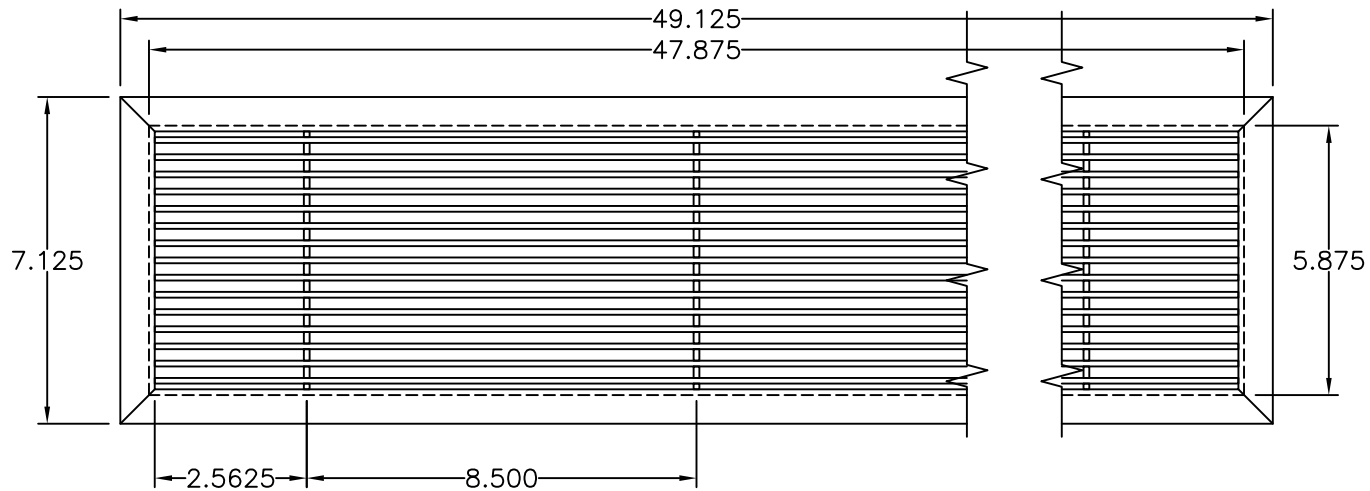

PART # **AAG100B0648 (STOCK)**

SECTION VIEW: CUSTOM SCALE

DIRECTION OF GRAIN

PLAN VIEW: CUSTOM SCALE

Material: ALUMINUM

Finish: SATIN FINISH NO.4

Approved:

Date: