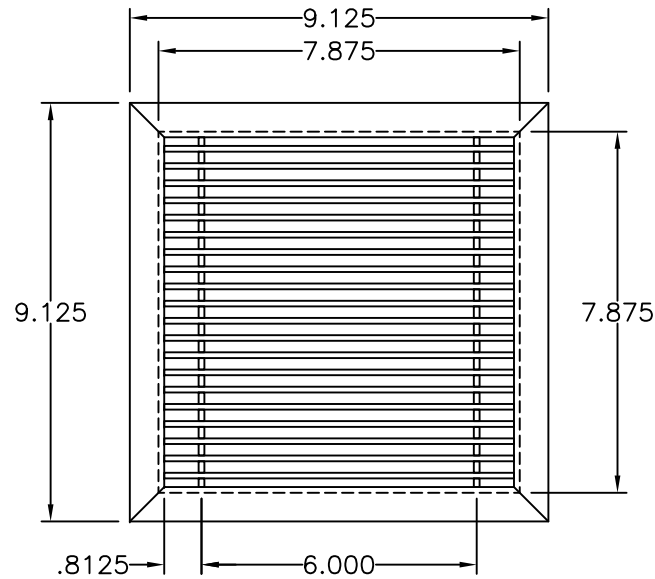

PART # **AAG100B0808 (STOCK)**

SECTION VIEW: CUSTOM SCALE

DIRECTION OF GRAIN

PLAN VIEW: CUSTOM SCALE

Material: ALUMINUM

Finish: SATIN FINISH NO.4

Approved:

Date: