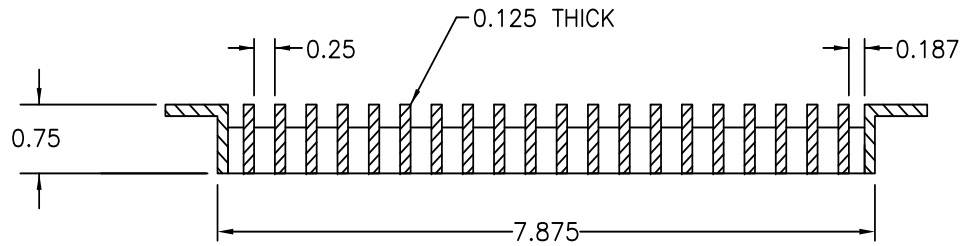

PART # **AAG100B0808 (STOCK)**

SECTION VIEW: CUSTOM SCALE

DIRECTION OF GRAIN

PLAN VIEW: CUSTOM SCALE

Material: ALUMINUM

Finish: SATIN FINISH NO.4

Approved:

Date: