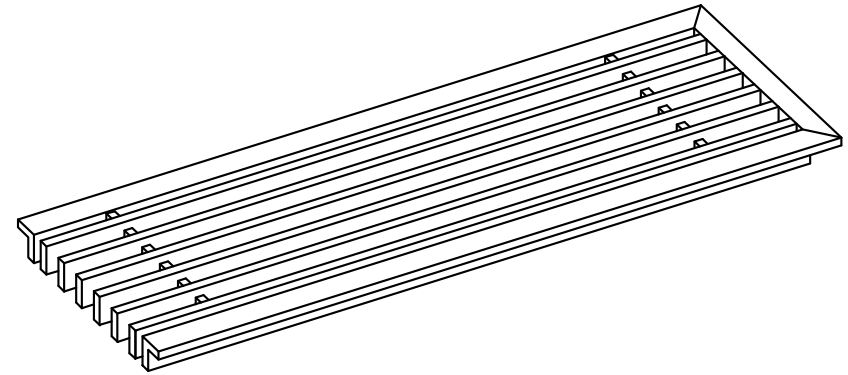

PART # **AAG100B0808 (STOCK)**

SECTION VIEW: CUSTOM SCALE

DIRECTION OF GRAIN

PLAN VIEW: CUSTOM SCALE

Material: ALUMINUM

Finish: SATIN FINISH NO.4

Approved:

Date: