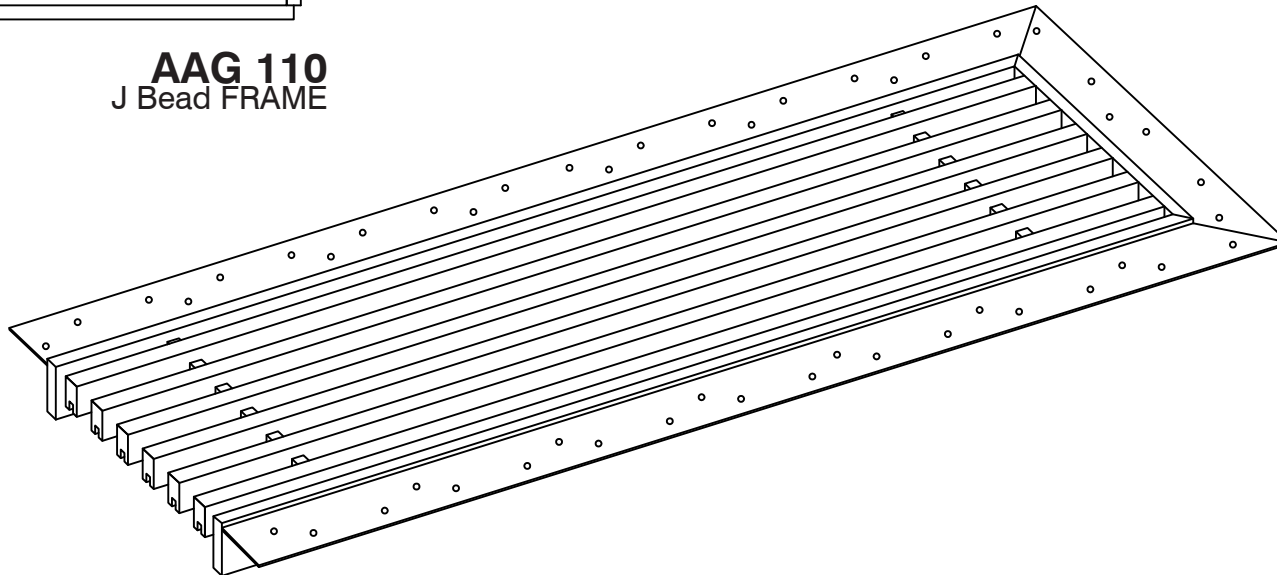

CUSTOMER:	PROJECT:	NOTES:
CONTACT:	ARCHITECT:	
PHONE:	ENGINEER:	
	CONTRACTOR:	

Custom
Architectural Grilles
& Metalwork

Artistry in Architectural Grilles by Advanced Arch Grilles
149 Denton Avenue, New Hyde Park, NY 11040
Voice: 516-488-0628 Fax: 516-488-0728
Email: sales@aagrilles.com

JOB #:

QUOTE #: