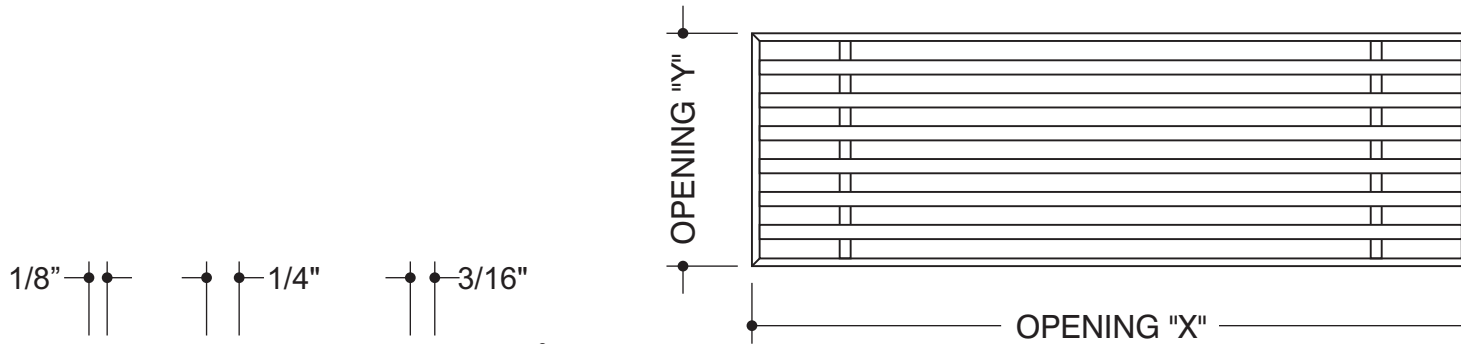

FRAME STYLE
Band Frame

MATERIAL:

FINISH:

DEPTH: **3/4"**

OPENING SIZES

QTY	X	Y

AAG 110
BAND FRAME

CUSTOMER:
CONTACT:
PHONE: