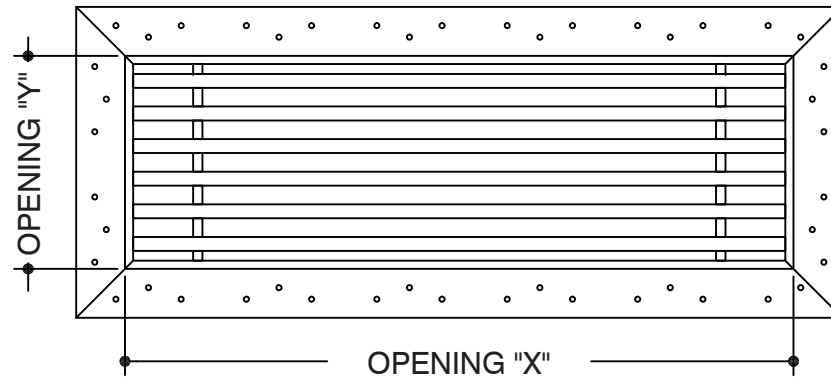

JOB #:
QUOTE #:

CORE STYLE
AAG-110

FRAME STYLE
J Bead

MATERIAL:

FINISH:

DEPTH: **7/8"**

OPENING SIZES

QTY	X	Y