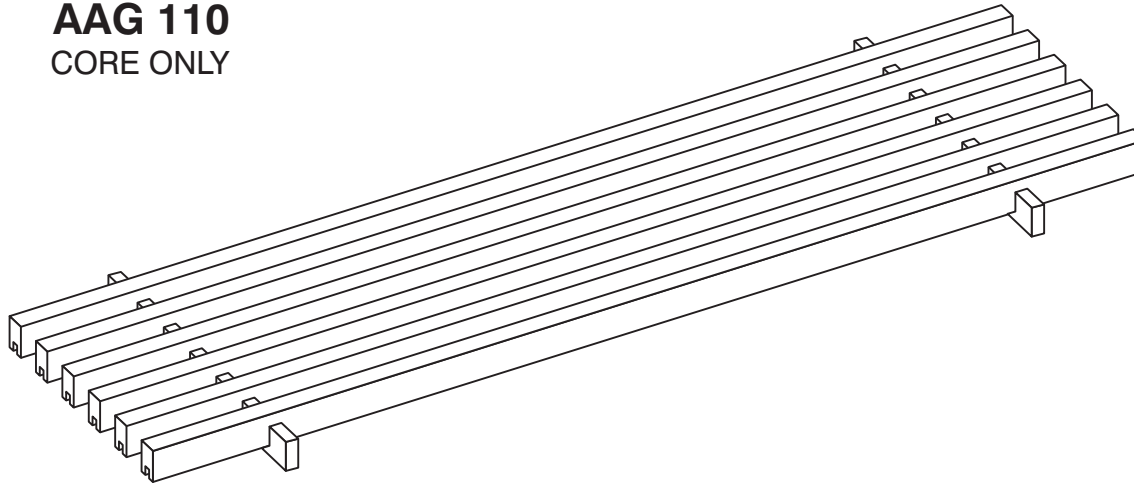

CORE STYLE
AAG-110

FRAME STYLE
Core Only

MATERIAL:

FINISH:

DEPTH: **3/4"**

OPENING SIZES

QTY	X	Y

AAG 110
CORE ONLY

JOB #:

QUOTE #:

CORE STYLE
AAG-110
 FRAME STYLE
"A"-frame

MATERIAL:

FINISH:

DEPTH: **7/8"**

OPENING SIZES

QTY	X	Y