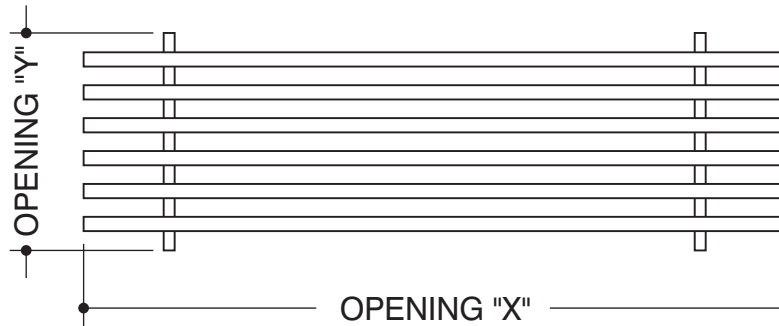

CORE STYLE
AAG-110

FRAME STYLE
Core Only

MATERIAL:

FINISH:

DEPTH: **3/4"**

OPENING SIZES

QTY	X	Y

AAG 110
CORE ONLY