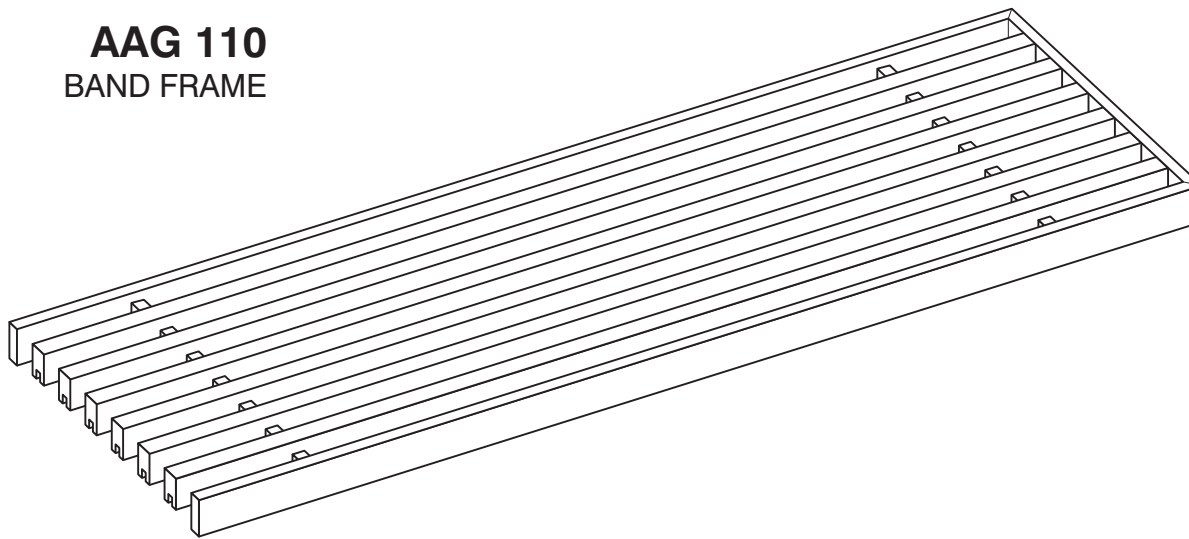

FRAME STYLE
Band Frame

MATERIAL:

FINISH:

DEPTH: **3/4"**

OPENING SIZES

QTY	X	Y

AAG 110
BAND FRAME

CUSTOMER:
CONTACT:
PHONE: