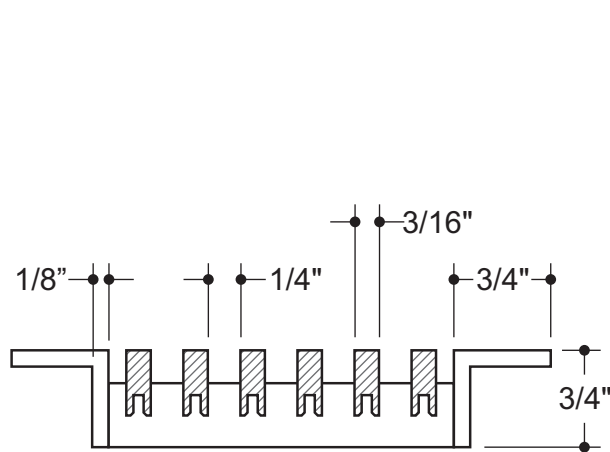

FRAME STYLE
"B"-frame

MATERIAL:

FINISH:

DEPTH: **3/4"**

OPENING SIZES

QTY	X	Y

AAG 110
"B" FRAME

CUSTOMER:	PROJECT:	NOTES:
CONTACT:	ARCHITECT:	
PHONE:	ENGINEER:	
	CONTRACTOR:	

MATERIAL:

FINISH:

DEPTH: **7/8"**

OPENING SIZES

QTY	X	Y

CUSTOMER:
CONTACT:
PHONE:

PROJECT:
ARCHITECT:
ENGINEER:
CONTRACTOR:

NOTES:

FRAME STYLE
Band Frame

MATERIAL:

FINISH:

DEPTH: **3/4"**

OPENING SIZES

QTY	X	Y

AAG 110
BAND FRAME

CUSTOMER:
CONTACT:
PHONE: