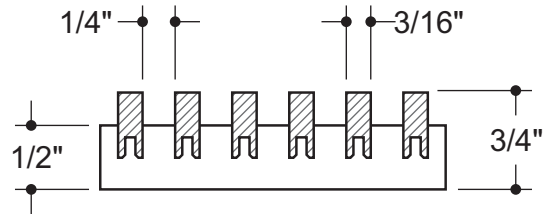

CORE STYLE
AAG-110

FRAME STYLE
Core Only

MATERIAL:

FINISH:

DEPTH: **3/4"**

OPENING SIZES

QTY	X	Y

AAG 110
CORE ONLY

JOB #:

QUOTE #:

CORE STYLE
AAG-110
 FRAME STYLE
"A"-frame

MATERIAL:

FINISH:

DEPTH: **7/8"**

OPENING SIZES

QTY	X	Y

FRAME STYLE
Band Frame

MATERIAL:

FINISH:

DEPTH: **3/4"**

OPENING SIZES

QTY	X	Y

AAG 110
BAND FRAME

CUSTOMER:
CONTACT:
PHONE: