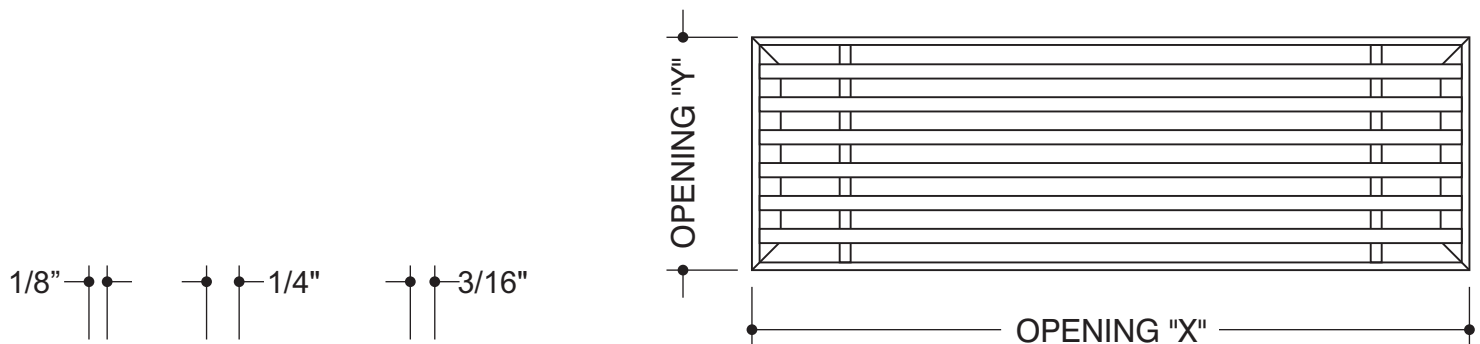

CORE STYLE
AAG-110

FRAME STYLE
Core Only

MATERIAL:

FINISH:

DEPTH: **3/4"**

OPENING SIZES

QTY	X	Y

AAG 110
CORE ONLY

JOB #:

QUOTE #:

CORE STYLE
AAG-110
 FRAME STYLE
"A"-frame

MATERIAL:

FINISH:

DEPTH: **7/8"**

OPENING SIZES

QTY	X	Y