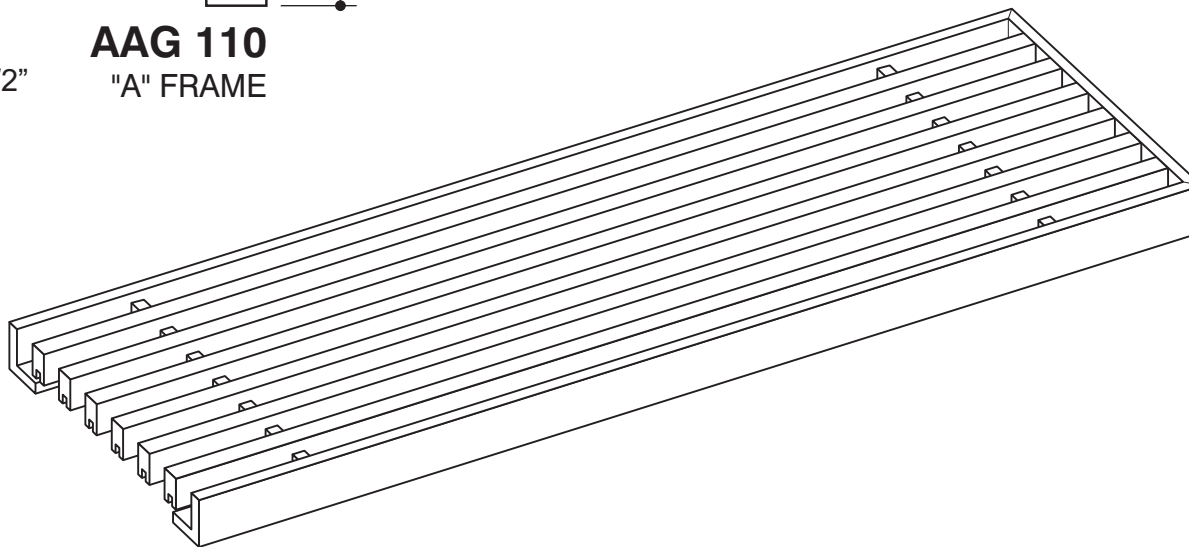

AAG 110
"A" FRAME