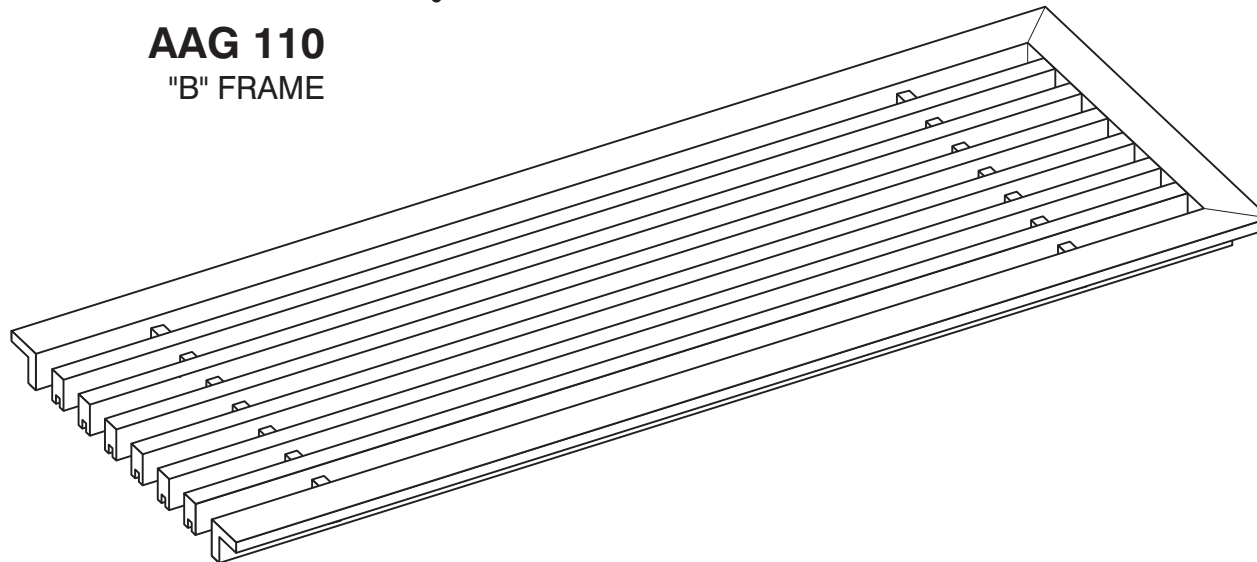

FRAME STYLE
"B"-frame

MATERIAL:

FINISH:

DEPTH: **3/4"**

OPENING SIZES

QTY	X	Y

AAG 110
"B" FRAME

CUSTOMER:	PROJECT:	NOTES:
CONTACT:	ARCHITECT:	
PHONE:	ENGINEER:	
	CONTRACTOR:	