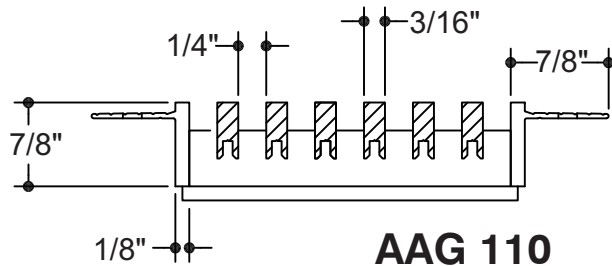

JOB #:
QUOTE #:

CORE STYLE
AAG-110

FRAME STYLE
J Bead

MATERIAL:

FINISH:

DEPTH: **7/8"**

OPENING SIZES

QTY	X	Y