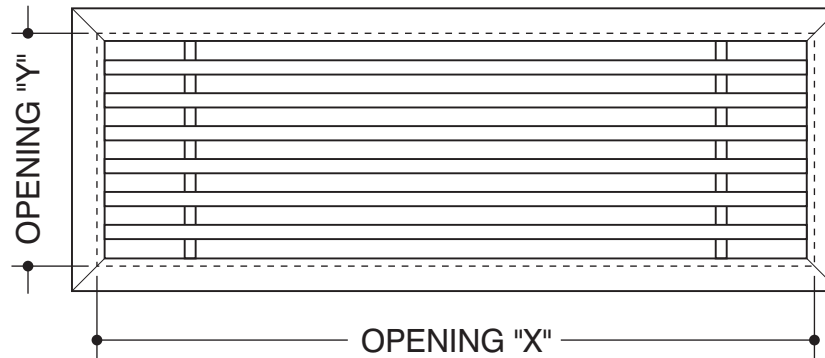

FRAME STYLE
"B"-frame

MATERIAL:

FINISH:

DEPTH: **3/4"**

OPENING SIZES

QTY	X	Y

AAG 110
"B" FRAME

CUSTOMER:	PROJECT:	NOTES:
CONTACT:	ARCHITECT:	
PHONE:	ENGINEER:	
	CONTRACTOR:	