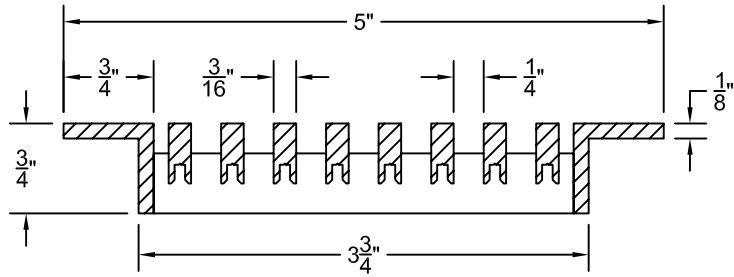

PART # **AAG110B0424 (STOCK)**

**DIRECTION OF GRAIN**

Material: ALUMINUM

Finish: SATIN WITH CLEAR ANODIZE

Approved:

Date:

Custom  
Architectural Grilles  
& Metalwork

**ADVANCED ARCH GRILLES**