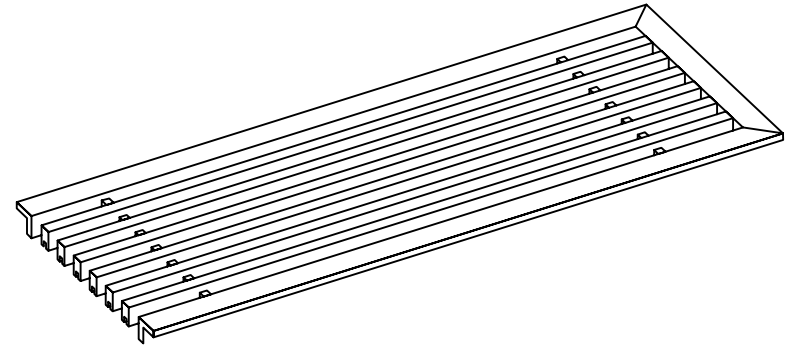

PART # **AAG110B0424 (STOCK)**

**DIRECTION OF GRAIN**

Material: ALUMINUM

Finish: SATIN WITH CLEAR ANODIZE

Approved:

Date:

Custom  
Architectural Grilles  
& Metalwork

**ADVANCED ARCH GRILLES**

149 Denton Avenue, New Hyde Park, NY 11040  
Voice: 516-488-0628 Fax: 516-488-0728  
Email: sales@aagrilles.com

JOB #:

QUOTE #:

**AAG110 B FRAME STOCK BAR GRILLE - OPTIONAL ACCESS DOOR**

**PLAN VIEW: 1/4 SCALE**

**DOOR CAN BE PLACED ON RIGHT OR LEFT SIDE**

Material: ALUMINUM	Finish: SATIN WITH CLEAR ANODIZE	Approved:	Date:
--------------------	----------------------------------	-----------	-------

Custom  
Architectural Grilles  
& Metalwork