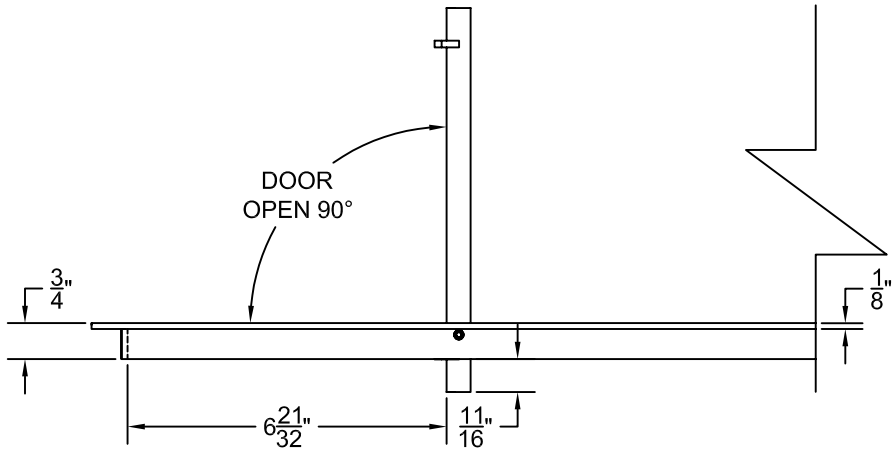

**DOOR CAN BE PLACED ON RIGHT OR LEFT SIDE**

Material: ALUMINUM	Finish: SATIN WITH CLEAR ANODIZE	Approved:	Date:
--------------------	----------------------------------	-----------	-------

Custom  
Architectural Grilles  
& Metalwork