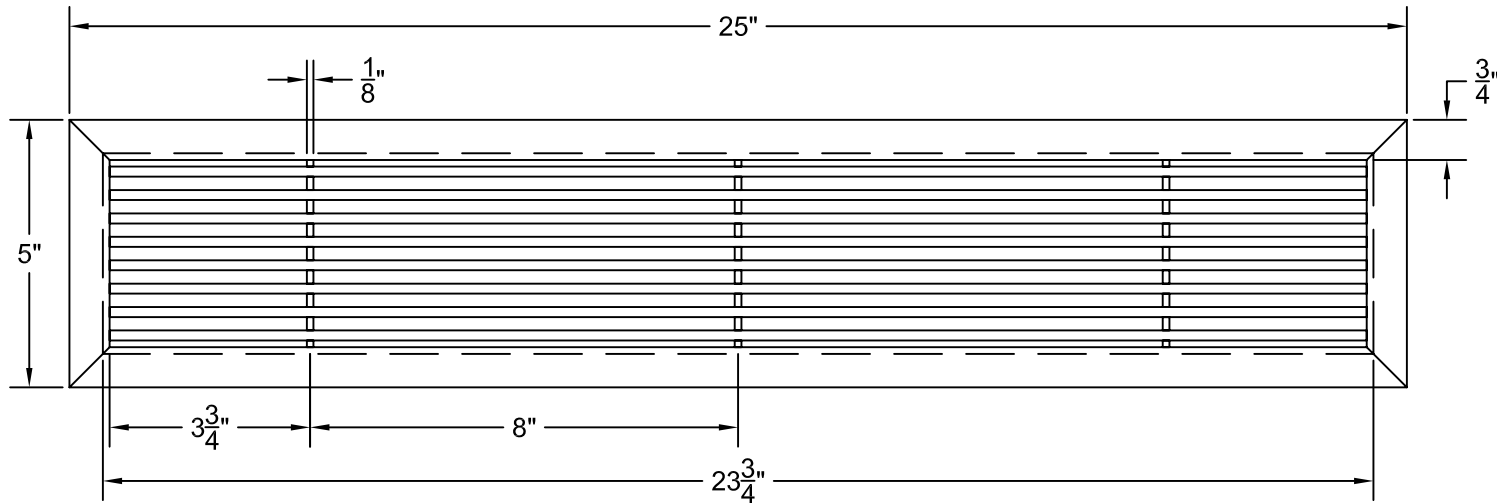

PART # **AAG110B0424 (STOCK)**

**DIRECTION OF GRAIN**

Material: ALUMINUM

Finish: SATIN WITH CLEAR ANODIZE

Approved:

Date:

Custom  
Architectural Grilles  
& Metalwork

**ADVANCED ARCH GRILLES**

**DOOR CAN BE PLACED ON RIGHT OR LEFT SIDE**

Material: ALUMINUM	Finish: SATIN WITH CLEAR ANODIZE	Approved:	Date:
--------------------	----------------------------------	-----------	-------

Custom  
Architectural Grilles  
& Metalwork