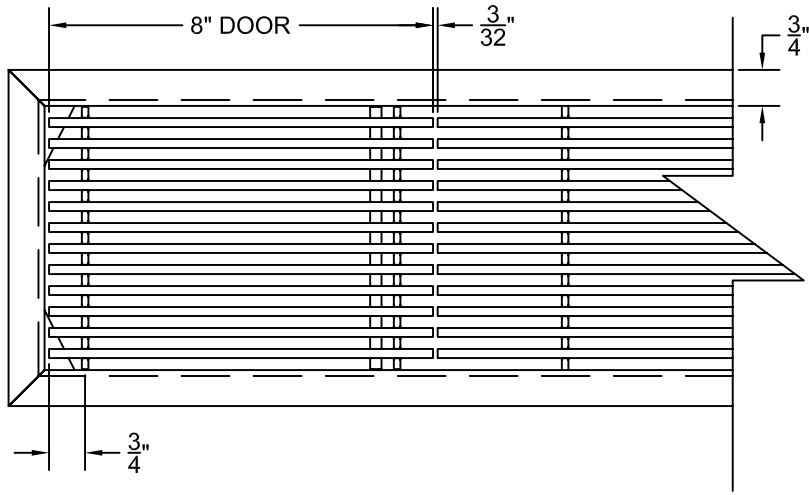

PART # **AAG110B0430 (STOCK)**

DIRECTION OF GRAIN

Material: ALUMINUM

Finish: SATIN WITH CLEAR ANODIZE

Approved:

Date:

Custom
Architectural Grilles
& Metalwork

ADVANCED ARCH GRILLES

149 Denton Avenue, New Hyde Park, NY 11040
Voice: 516-488-0628 Fax: 516-488-0728
Email: sales@agrilles.com

JOB #:

QUOTE #:

AAG110 B FRAME STOCK BAR GRILLE - OPTIONAL ACCESS DOOR

PLAN VIEW: 1/4 SCALE

DOOR CAN BE PLACED ON RIGHT OR LEFT SIDE