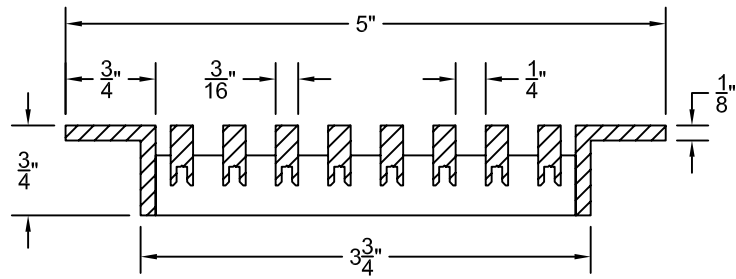

PART # **AAG110B0430 (STOCK)**

DIRECTION OF GRAIN

Material: ALUMINUM

Finish: SATIN WITH CLEAR ANODIZE

Approved:

Date:

Custom
Architectural Grilles
& Metalwork

ADVANCED ARCH GRILLES

149 Denton Avenue, New Hyde Park, NY 11040
Voice: 516-488-0628 Fax: 516-488-0728
Email: sales@agrilles.com

JOB #:

QUOTE #:

AAG110 B FRAME STOCK BAR GRILLE - OPTIONAL ACCESS DOOR

PLAN VIEW: 1/4 SCALE

DOOR CAN BE PLACED ON RIGHT OR LEFT SIDE