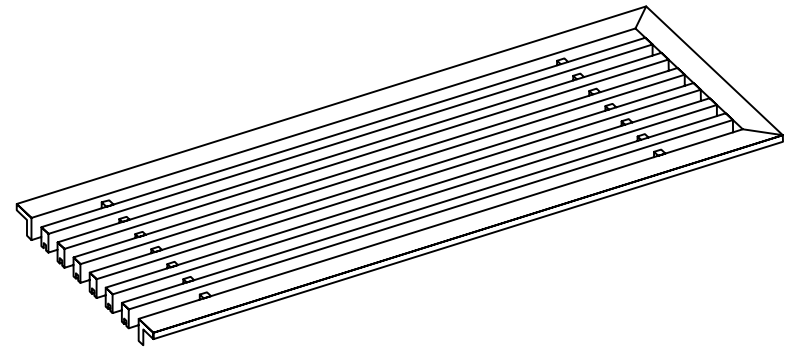

PART # **AAG110B0430 (STOCK)**

DIRECTION OF GRAIN

Material: ALUMINUM

Finish: SATIN WITH CLEAR ANODIZE

Approved:

Date:

Custom
Architectural Grilles
& Metalwork

ADVANCED ARCH GRILLES

149 Denton Avenue, New Hyde Park, NY 11040
Voice: 516-488-0628 Fax: 516-488-0728
Email: sales@agrilles.com

JOB #:

QUOTE #:

AAG110 B FRAME STOCK BAR GRILLE - OPTIONAL ACCESS DOOR

PLAN VIEW: 1/4 SCALE

DOOR CAN BE PLACED ON RIGHT OR LEFT SIDE