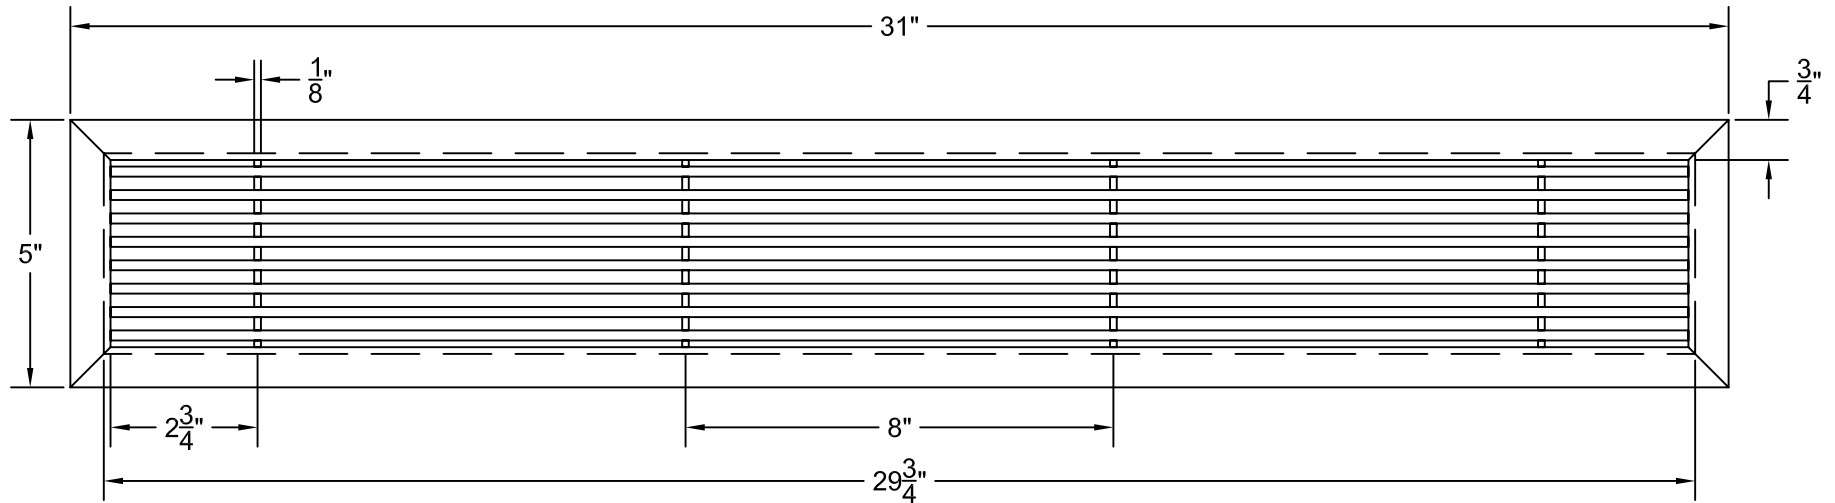

PART # **AAG110B0430 (STOCK)**

DIRECTION OF GRAIN

Material: ALUMINUM

Finish: SATIN WITH CLEAR ANODIZE

Approved:

Date:

Custom
Architectural Grilles
& Metalwork

ADVANCED ARCH GRILLES

149 Denton Avenue, New Hyde Park, NY 11040
Voice: 516-488-0628 Fax: 516-488-0728
Email: sales@agrilles.com

JOB #:

QUOTE #:

AAG110 B FRAME STOCK BAR GRILLE - OPTIONAL ACCESS DOOR

PLAN VIEW: 1/4 SCALE

DOOR CAN BE PLACED ON RIGHT OR LEFT SIDE