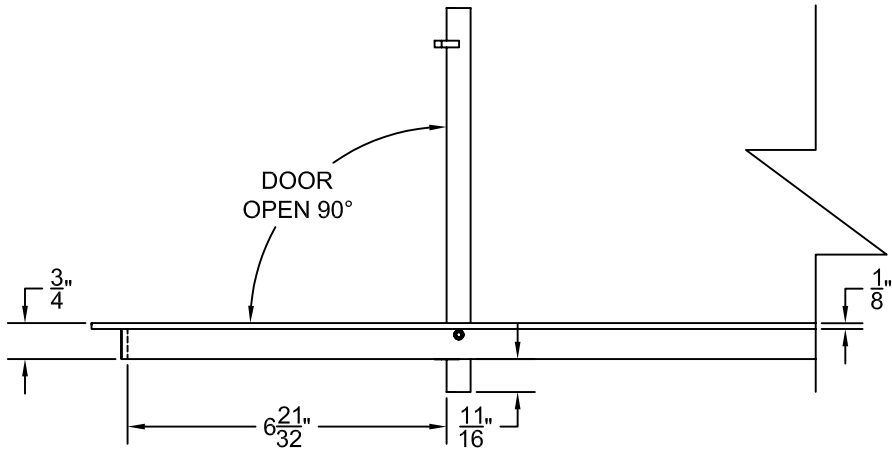

149 Denton Avenue, New Hyde Park, NY 11040
Voice: 516-488-0628 Fax: 516-488-0728
Email: sales@agrilles.com

JOB #:

QUOTE #:

AAG110 B FRAME STOCK BAR GRILLE - OPTIONAL ACCESS DOOR

PLAN VIEW: 1/4 SCALE

DOOR CAN BE PLACED ON RIGHT OR LEFT SIDE