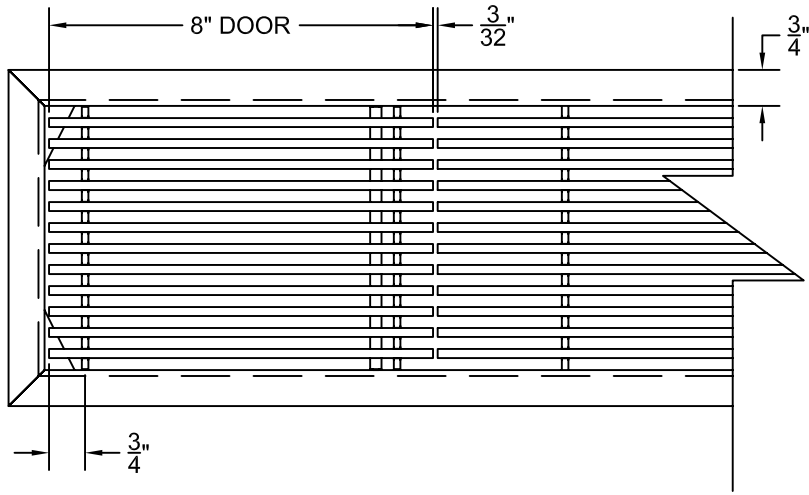

PART # **AAG110B0436 (STOCK)**

SECTION VIEW: CUSTOM SCALE

DIRECTION OF GRAIN

PLAN VIEW: CUSTOM SCALE

Material: ALUMINUM

Finish: SATIN WITH CLEAR ANODIZE

Approved:

Date:

PLAN VIEW: 1/4 SCALE

DOOR CAN BE PLACED ON RIGHT OR LEFT SIDE

Material: ALUMINUM

Finish: SATIN WITH CLEAR ANODIZE

Approved:

Date:

Custom
Architectural Grilles
& Metalwork

ADVANCED ARCH GRILLES