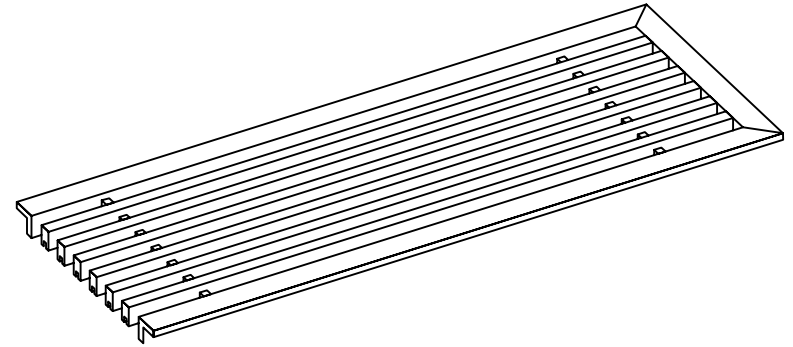

PART # **AAG110B0436 (STOCK)**

SECTION VIEW: CUSTOM SCALE

DIRECTION OF GRAIN

PLAN VIEW: CUSTOM SCALE

Material: ALUMINUM

Finish: SATIN WITH CLEAR ANODIZE

Approved:

Date:

PLAN VIEW: 1/4 SCALE

DOOR CAN BE PLACED ON RIGHT OR LEFT SIDE

Material: ALUMINUM

Finish: SATIN WITH CLEAR ANODIZE

Approved:

Date:

Custom
Architectural Grilles
& Metalwork

ADVANCED ARCH GRILLES