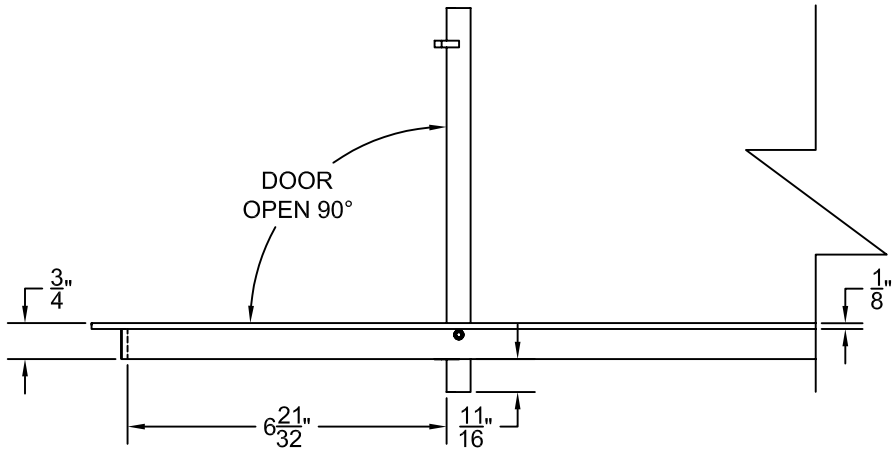

PART # **AAG110B0436 (STOCK)**

SECTION VIEW: CUSTOM SCALE

DIRECTION OF GRAIN

PLAN VIEW: CUSTOM SCALE

Material: ALUMINUM

Finish: SATIN WITH CLEAR ANODIZE

Approved:

Date:

PLAN VIEW: 1/4 SCALE

DOOR CAN BE PLACED ON RIGHT OR LEFT SIDE

Material: ALUMINUM

Finish: SATIN WITH CLEAR ANODIZE

Approved:

Date:

Custom
Architectural Grilles
& Metalwork

ADVANCED ARCH GRILLES