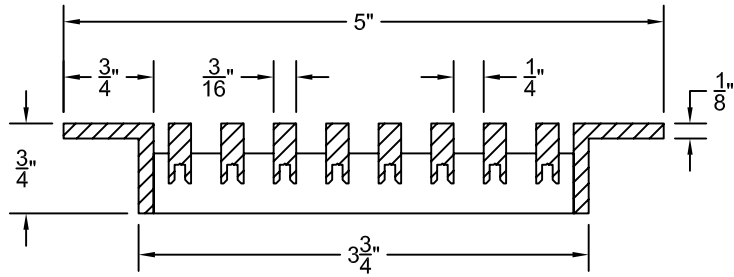

PART # **AAG110B0436 (STOCK)**

SECTION VIEW: CUSTOM SCALE

DIRECTION OF GRAIN

PLAN VIEW: CUSTOM SCALE

Material: ALUMINUM

Finish: SATIN WITH CLEAR ANODIZE

Approved:

Date:

PLAN VIEW: 1/4 SCALE

DOOR CAN BE PLACED ON RIGHT OR LEFT SIDE

Material: ALUMINUM

Finish: SATIN WITH CLEAR ANODIZE

Approved:

Date:

Custom
Architectural Grilles
& Metalwork

ADVANCED ARCH GRILLES