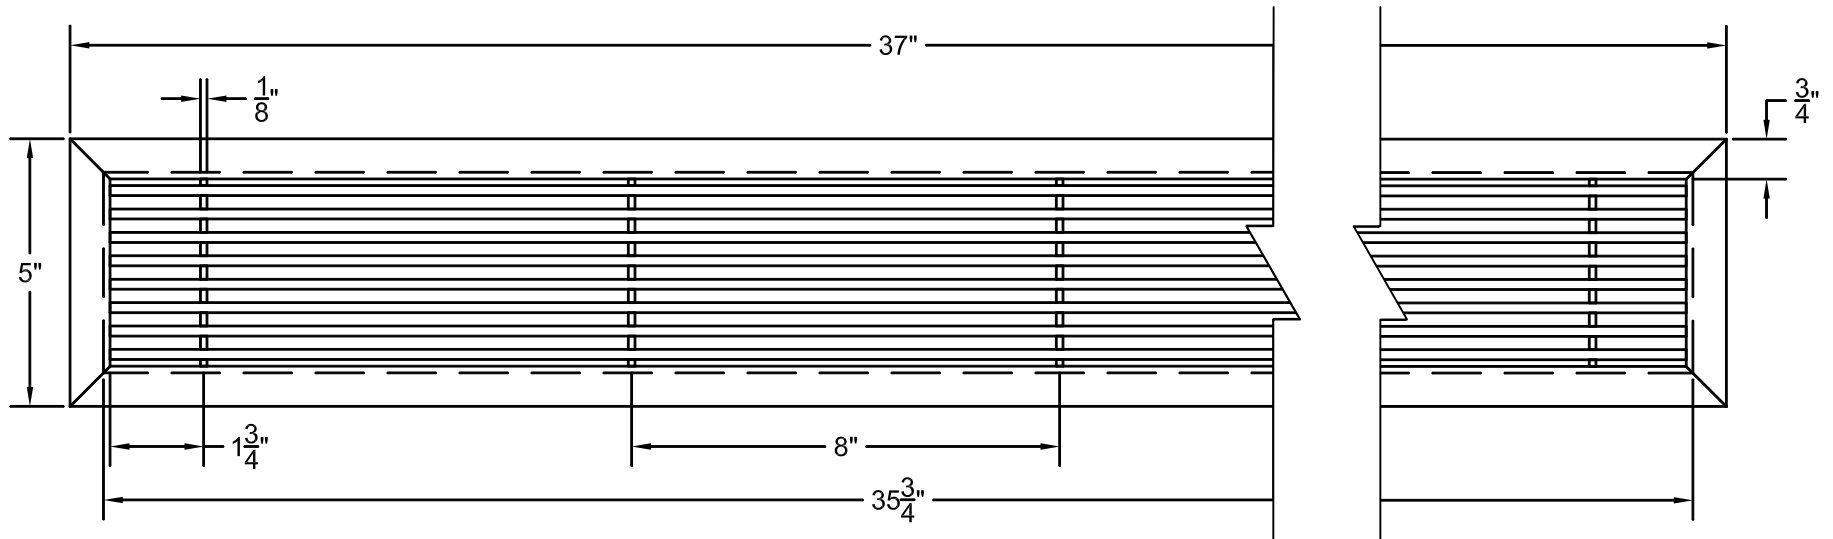

PART # **AAG110B0436 (STOCK)**

SECTION VIEW: CUSTOM SCALE

DIRECTION OF GRAIN

PLAN VIEW: CUSTOM SCALE

Material: ALUMINUM

Finish: SATIN WITH CLEAR ANODIZE

Approved:

Date:

PLAN VIEW: 1/4 SCALE

DOOR CAN BE PLACED ON RIGHT OR LEFT SIDE

Material: ALUMINUM

Finish: SATIN WITH CLEAR ANODIZE

Approved:

Date:

Custom
Architectural Grilles
& Metalwork

ADVANCED ARCH GRILLES