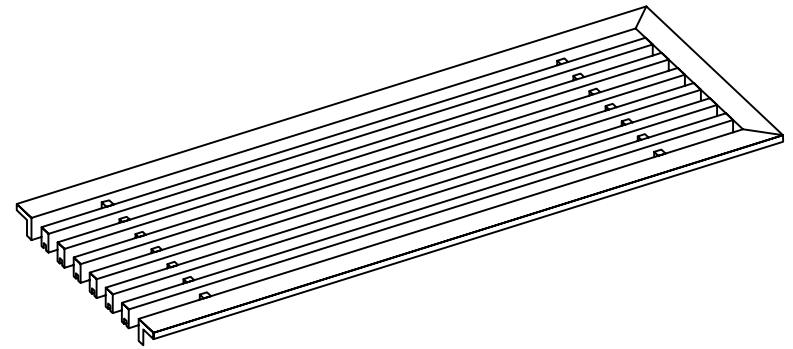

PART # **AAG110B0442 (STOCK)**

DIRECTION OF GRAIN

Material: ALUMINUM

Finish: SATIN WITH CLEAR ANODIZE

Approved:

Date:

Custom
Architectural Grilles
& Metalwork

ADVANCED ARCH GRILLES

149 Denton Avenue, New Hyde Park, NY 11040
Voice: 516-488-0628 Fax: 516-488-0728
Email: sales@agrilles.com

JOB #:

QUOTE #:

AAG110 B FRAME STOCK BAR GRILLE - OPTIONAL ACCESS DOOR

PLAN VIEW: 1/4 SCALE

DOOR CAN BE PLACED ON RIGHT OR LEFT SIDE