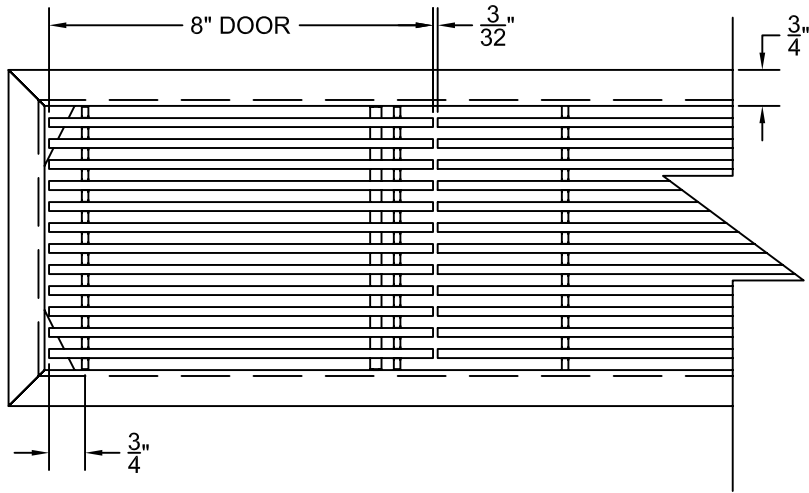

PART # **AAG110B0442 (STOCK)**

DIRECTION OF GRAIN

Material: ALUMINUM

Finish: SATIN WITH CLEAR ANODIZE

Approved:

Date:

Custom
Architectural Grilles
& Metalwork

ADVANCED ARCH GRILLES

149 Denton Avenue, New Hyde Park, NY 11040
Voice: 516-488-0628 Fax: 516-488-0728
Email: sales@agrilles.com

JOB #:

QUOTE #:

AAG110 B FRAME STOCK BAR GRILLE - OPTIONAL ACCESS DOOR

PLAN VIEW: 1/4 SCALE

DOOR CAN BE PLACED ON RIGHT OR LEFT SIDE