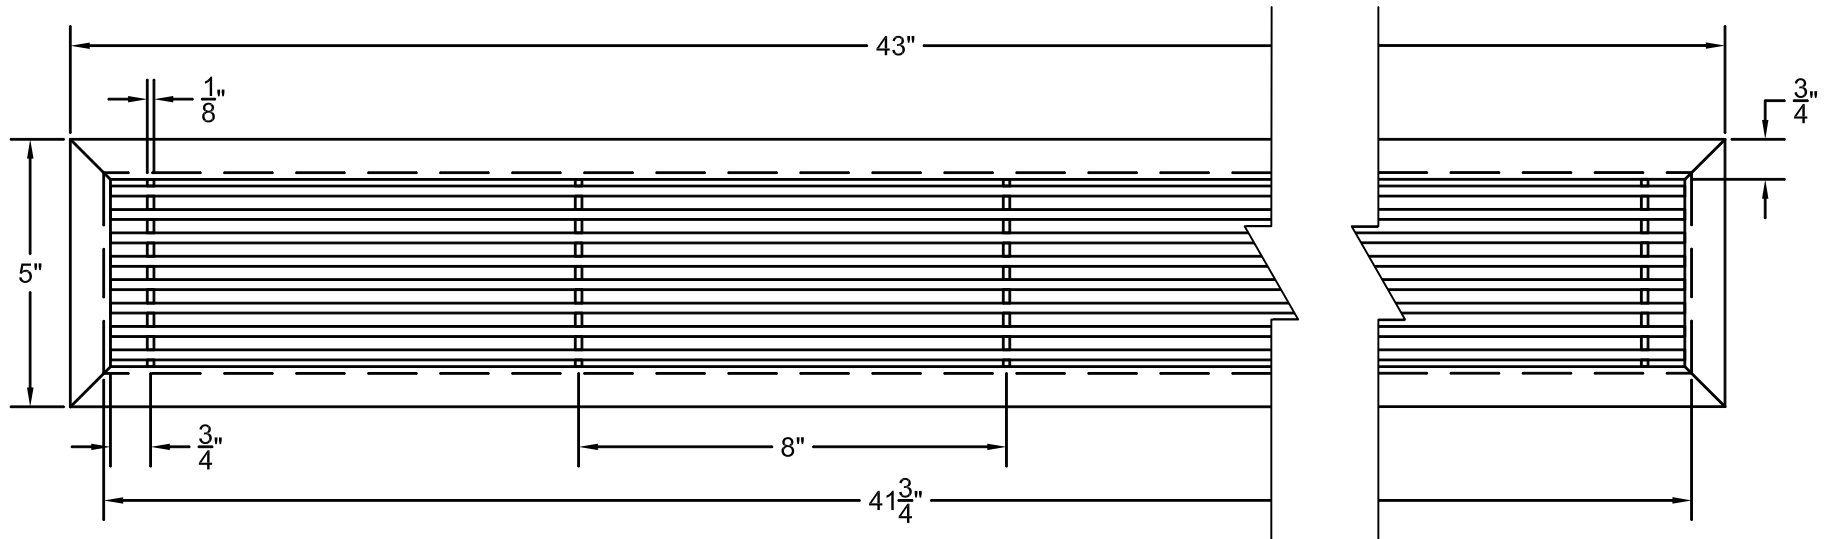

PART # **AAG110B0442 (STOCK)**

DIRECTION OF GRAIN

Material: ALUMINUM

Finish: SATIN WITH CLEAR ANODIZE

Approved:

Date:

Custom
Architectural Grilles
& Metalwork

ADVANCED ARCH GRILLES

149 Denton Avenue, New Hyde Park, NY 11040
Voice: 516-488-0628 Fax: 516-488-0728
Email: sales@agrilles.com

JOB #:

QUOTE #:

AAG110 B FRAME STOCK BAR GRILLE - OPTIONAL ACCESS DOOR

PLAN VIEW: 1/4 SCALE

DOOR CAN BE PLACED ON RIGHT OR LEFT SIDE