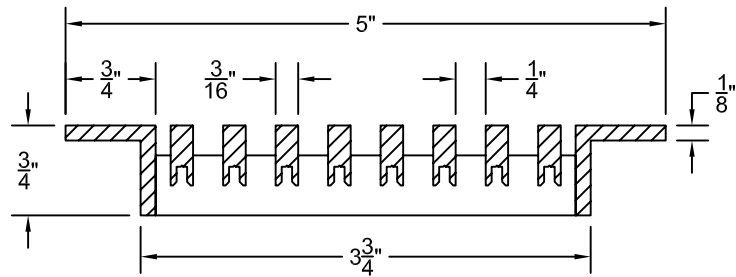

PART # **AAG110B0442 (STOCK)**

DIRECTION OF GRAIN

Material: ALUMINUM

Finish: SATIN WITH CLEAR ANODIZE

Approved:

Date:

Custom
Architectural Grilles
& Metalwork

ADVANCED ARCH GRILLES

149 Denton Avenue, New Hyde Park, NY 11040
Voice: 516-488-0628 Fax: 516-488-0728
Email: sales@agrilles.com

JOB #:

QUOTE #:

AAG110 B FRAME STOCK BAR GRILLE - OPTIONAL ACCESS DOOR

PLAN VIEW: 1/4 SCALE

DOOR CAN BE PLACED ON RIGHT OR LEFT SIDE