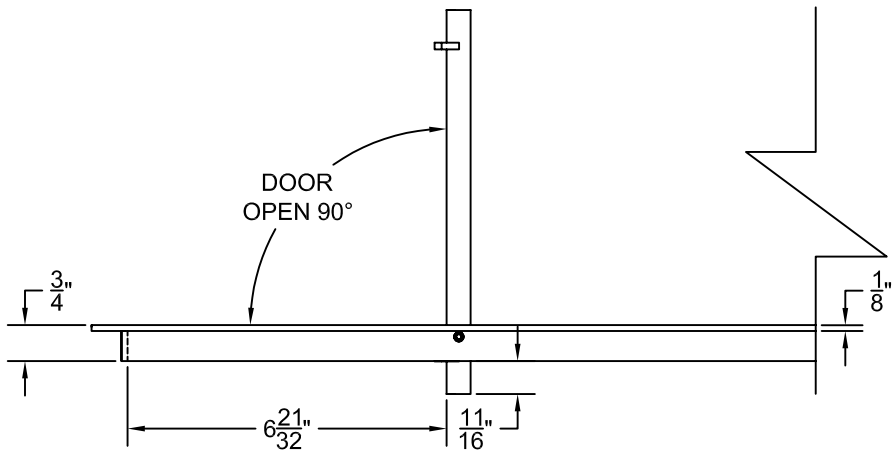

PART # **AAG110B0448 (STOCK)**

SECTION VIEW: CUSTOM SCALE

DIRECTION OF GRAIN

PLAN VIEW: CUSTOM SCALE

Material: ALUMINUM

Finish: SATIN WITH CLEAR ANODIZE

Approved:

Date:

PLAN VIEW: 1/4 SCALE

DOOR CAN BE PLACED ON RIGHT OR LEFT SIDE

Material: ALUMINUM	Finish: SATIN WITH CLEAR ANODIZE	Approved:	Date:
--------------------	----------------------------------	-----------	-------