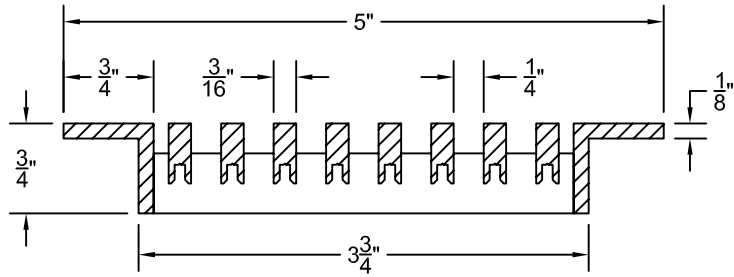

PART # **AAG110B0448 (STOCK)**

SECTION VIEW: CUSTOM SCALE

DIRECTION OF GRAIN

PLAN VIEW: CUSTOM SCALE

Material: ALUMINUM

Finish: SATIN WITH CLEAR ANODIZE

Approved:

Date:

PLAN VIEW: 1/4 SCALE

DOOR CAN BE PLACED ON RIGHT OR LEFT SIDE

Material: ALUMINUM	Finish: SATIN WITH CLEAR ANODIZE	Approved:	Date:
--------------------	----------------------------------	-----------	-------