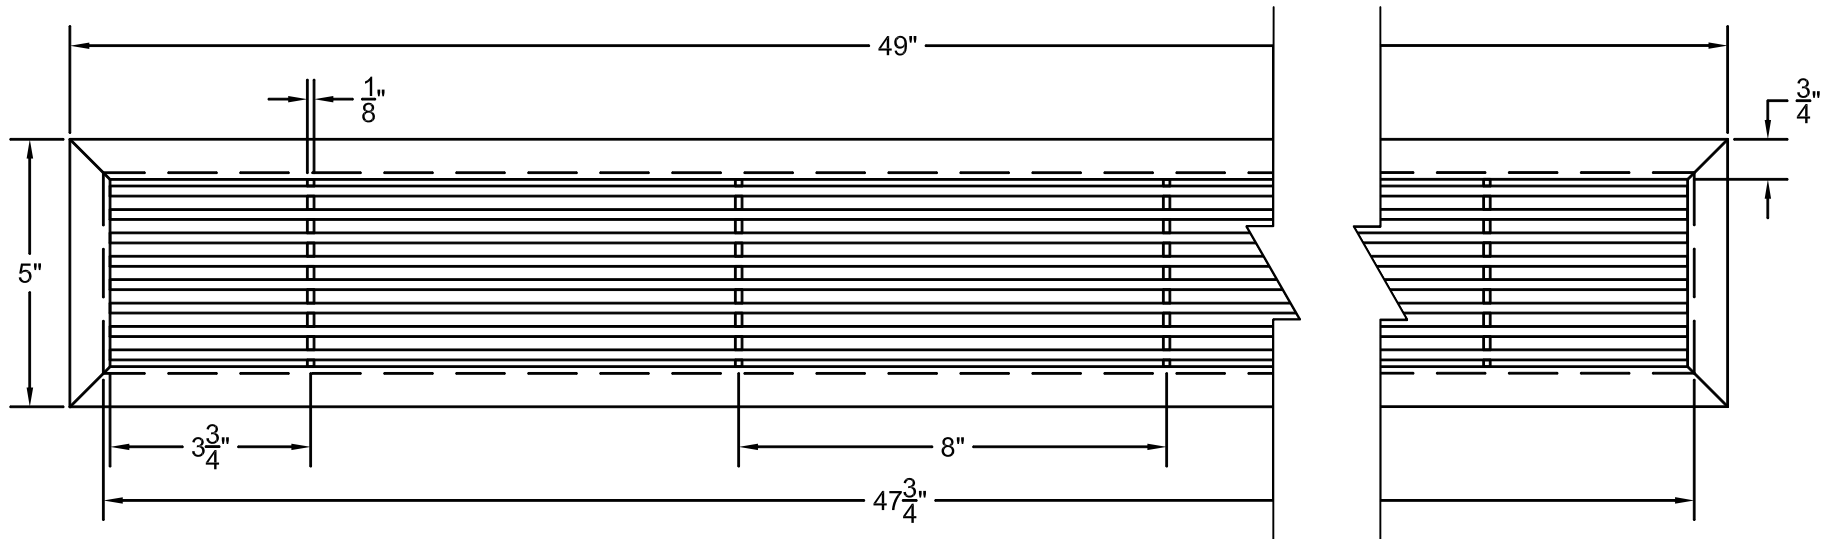

PART # **AAG110B0448 (STOCK)**

SECTION VIEW: CUSTOM SCALE

DIRECTION OF GRAIN

PLAN VIEW: CUSTOM SCALE

Material: ALUMINUM

Finish: SATIN WITH CLEAR ANODIZE

Approved:

Date:

PLAN VIEW: 1/4 SCALE

DOOR CAN BE PLACED ON RIGHT OR LEFT SIDE

Material: ALUMINUM	Finish: SATIN WITH CLEAR ANODIZE	Approved:	Date:
--------------------	----------------------------------	-----------	-------