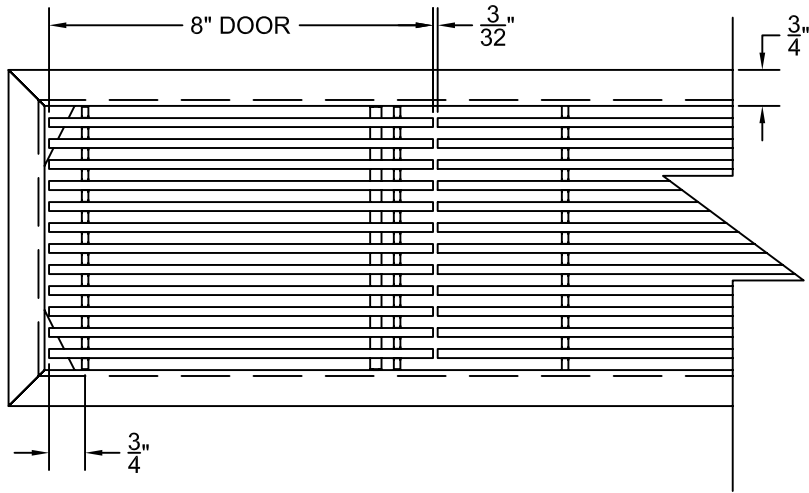

PART # **AAG110B0448 (STOCK)**

SECTION VIEW: CUSTOM SCALE

DIRECTION OF GRAIN

PLAN VIEW: CUSTOM SCALE

Material: ALUMINUM

Finish: SATIN WITH CLEAR ANODIZE

Approved:

Date:

PLAN VIEW: 1/4 SCALE

DOOR CAN BE PLACED ON RIGHT OR LEFT SIDE

Material: ALUMINUM	Finish: SATIN WITH CLEAR ANODIZE	Approved:	Date:
--------------------	----------------------------------	-----------	-------