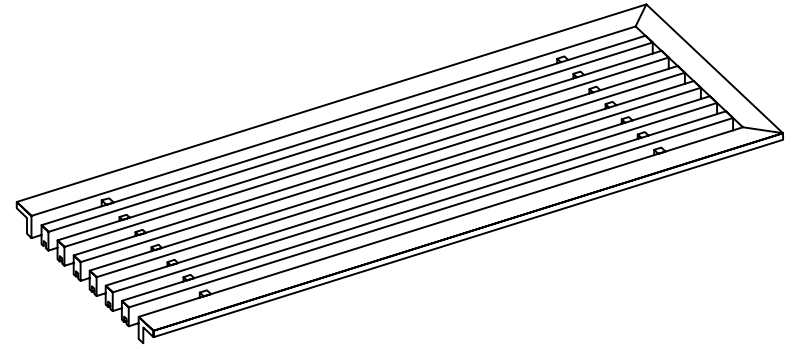

PART # **AAG110B0448 (STOCK)**

SECTION VIEW: CUSTOM SCALE

DIRECTION OF GRAIN

PLAN VIEW: CUSTOM SCALE

Material: ALUMINUM

Finish: SATIN WITH CLEAR ANODIZE

Approved:

Date:

PLAN VIEW: 1/4 SCALE

DOOR CAN BE PLACED ON RIGHT OR LEFT SIDE

Material: ALUMINUM	Finish: SATIN WITH CLEAR ANODIZE	Approved:	Date:
--------------------	----------------------------------	-----------	-------