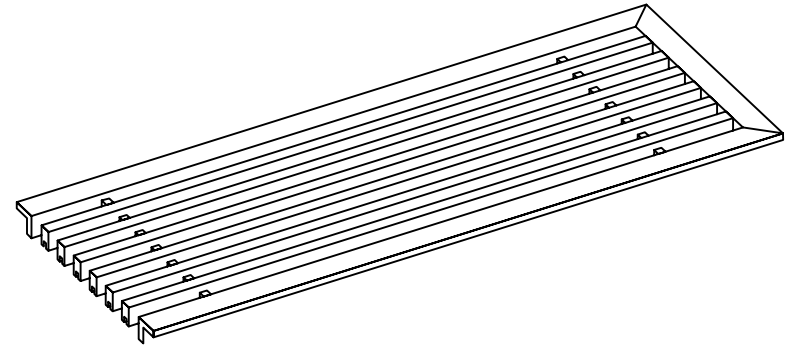

PART # **AAG110B0524 (STOCK)**

DIRECTION OF GRAIN

Material: ALUMINUM

Finish: SATIN WITH CLEAR ANODIZE

Approved:

Date:

Custom  
Architectural Grilles  
& Metalwork

**ADVANCED ARCH GRILLES**

149 Denton Avenue, New Hyde Park, NY 11040

Voice: 516-488-0628 Fax: 516-488-0728

Email: sales@agrilles.com

JOB #:

QUOTE #:

**AAG110 B FRAME STOCK BAR GRILLE - OPTIONAL ACCESS DOOR**

**PLAN VIEW: 1/4 SCALE**

**DOOR CAN BE PLACED ON RIGHT OR LEFT SIDE**

Material: ALUMINUM	Finish: SATIN WITH CLEAR ANODIZE	Approved:	Date:
--------------------	----------------------------------	-----------	-------

Custom Architectural Grilles & Metalwork