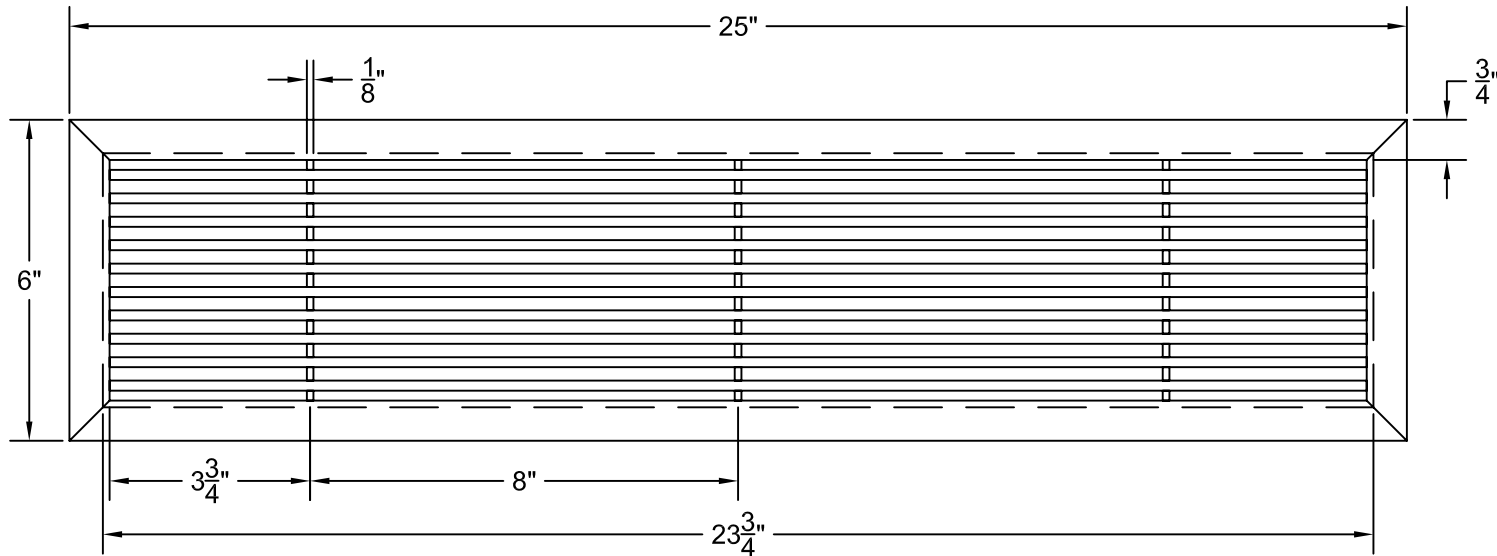

PART # **AAG110B0524 (STOCK)**

DIRECTION OF GRAIN

Material: ALUMINUM

Finish: SATIN WITH CLEAR ANODIZE

Approved:

Date:

Custom  
Architectural Grilles  
& Metalwork

**ADVANCED ARCH GRILLES**