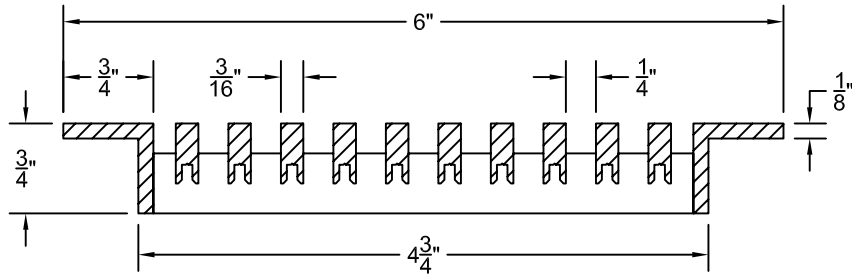

PART # **AAG110B0524 (STOCK)**

DIRECTION OF GRAIN

Material: ALUMINUM

Finish: SATIN WITH CLEAR ANODIZE

Approved:

Date:

Custom  
Architectural Grilles  
& Metalwork

**ADVANCED ARCH GRILLES**