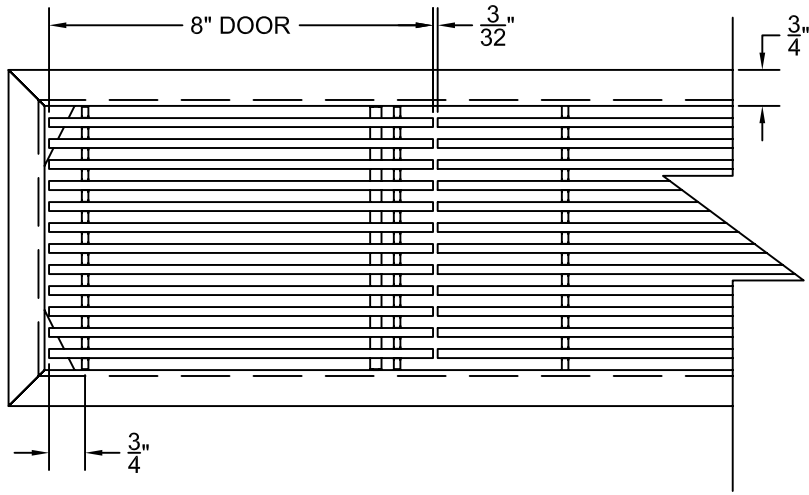

AAG110 B FRAME STOCK BAR GRILLE - OPTIONAL ACCESS DOOR

PLAN VIEW: 1/4 SCALE