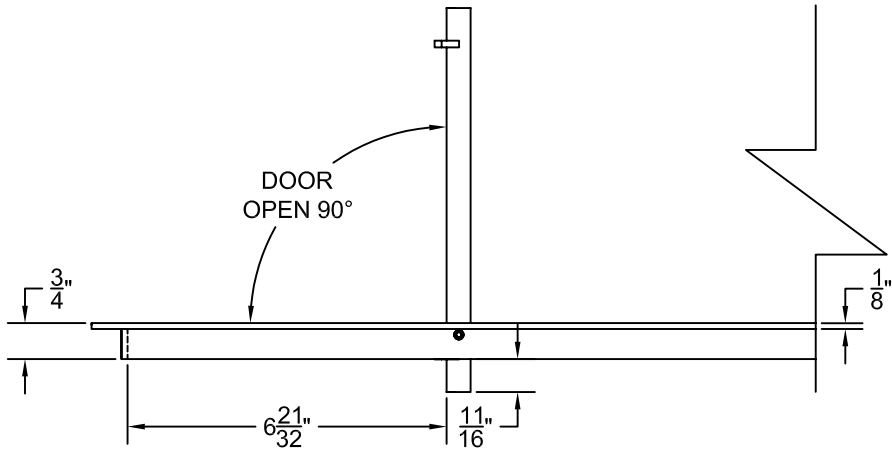

**DOOR CAN BE PLACED ON RIGHT OR LEFT SIDE**

Material: ALUMINUM	Finish: SATIN WITH CLEAR ANODIZE	Approved:	Date:
--------------------	----------------------------------	-----------	-------

Custom Architectural Grilles & Metalwork