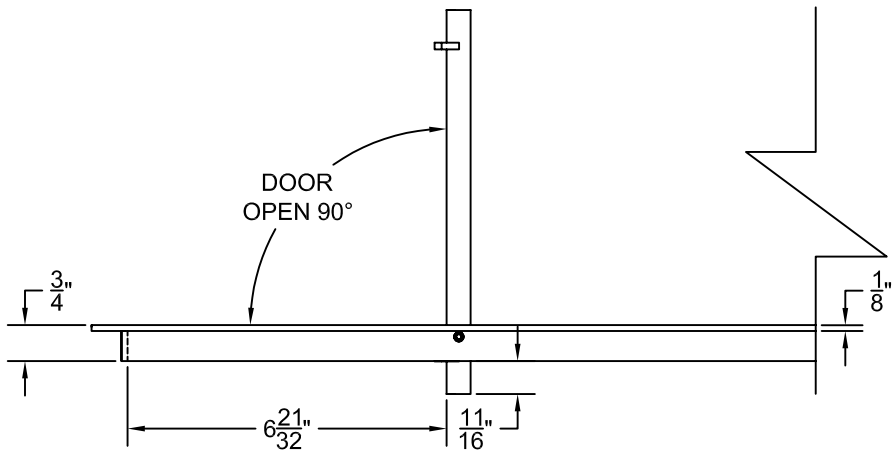

PART # **AAG110B0530 (STOCK)**

SECTION VIEW: CUSTOM SCALE

DIRECTION OF GRAIN

PLAN VIEW: CUSTOM SCALE

Material: ALUMINUM

Finish: SATIN WITH CLEAR ANODIZE

Approved:

Date:

PLAN VIEW: 1/4 SCALE

DOOR CAN BE PLACED ON RIGHT OR LEFT SIDE

Material: ALUMINUM

Finish: SATIN WITH CLEAR ANODIZE

Approved:

Date:

Custom
Architectural Grilles
& Metalwork

ADVANCED ARCH GRILLES