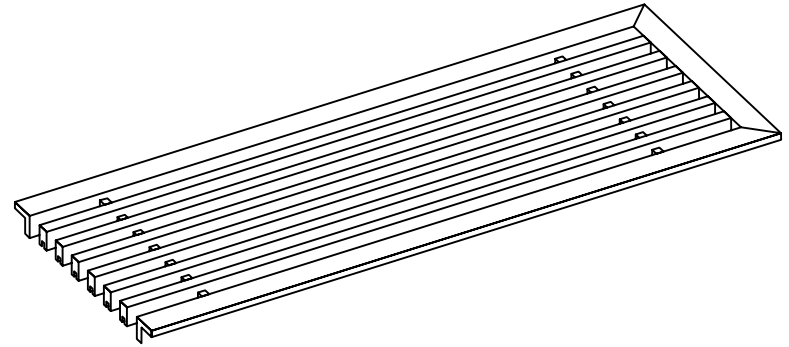

PART # **AAG110B0530 (STOCK)**

SECTION VIEW: CUSTOM SCALE

DIRECTION OF GRAIN

PLAN VIEW: CUSTOM SCALE

Material: ALUMINUM

Finish: SATIN WITH CLEAR ANODIZE

Approved:

Date:

PLAN VIEW: 1/4 SCALE

DOOR CAN BE PLACED ON RIGHT OR LEFT SIDE

Material: ALUMINUM

Finish: SATIN WITH CLEAR ANODIZE

Approved:

Date:

Custom
Architectural Grilles
& Metalwork

ADVANCED ARCH GRILLES