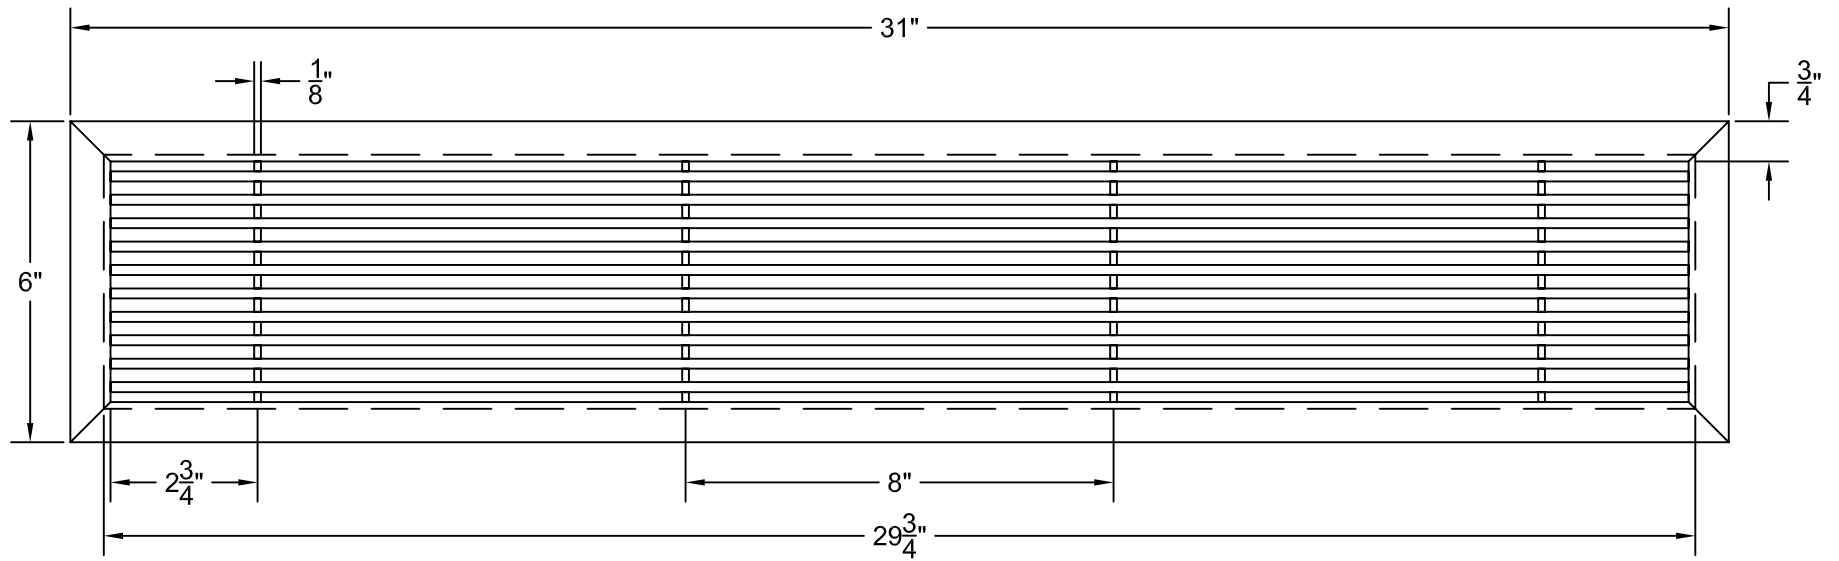

PART # **AAG110B0530 (STOCK)**

SECTION VIEW: CUSTOM SCALE

DIRECTION OF GRAIN

PLAN VIEW: CUSTOM SCALE

Material: ALUMINUM

Finish: SATIN WITH CLEAR ANODIZE

Approved:

Date:

PLAN VIEW: 1/4 SCALE

DOOR CAN BE PLACED ON RIGHT OR LEFT SIDE

Material: ALUMINUM

Finish: SATIN WITH CLEAR ANODIZE

Approved:

Date:

Custom
Architectural Grilles
& Metalwork

ADVANCED ARCH GRILLES