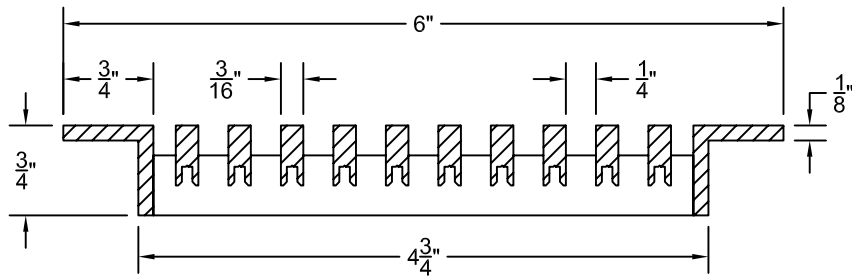

PART # **AAG110B0530 (STOCK)**

SECTION VIEW: CUSTOM SCALE

DIRECTION OF GRAIN

PLAN VIEW: CUSTOM SCALE

Material: ALUMINUM

Finish: SATIN WITH CLEAR ANODIZE

Approved:

Date:

PLAN VIEW: 1/4 SCALE

DOOR CAN BE PLACED ON RIGHT OR LEFT SIDE

Material: ALUMINUM

Finish: SATIN WITH CLEAR ANODIZE

Approved:

Date:

Custom
Architectural Grilles
& Metalwork

ADVANCED ARCH GRILLES