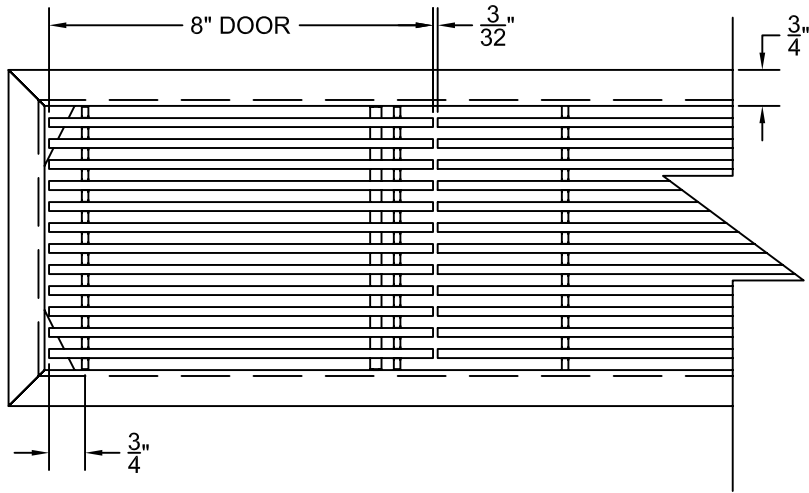

PART # **AAG110B0530 (STOCK)**

SECTION VIEW: CUSTOM SCALE

DIRECTION OF GRAIN

PLAN VIEW: CUSTOM SCALE

Material: ALUMINUM

Finish: SATIN WITH CLEAR ANODIZE

Approved:

Date:

PLAN VIEW: 1/4 SCALE

DOOR CAN BE PLACED ON RIGHT OR LEFT SIDE

Material: ALUMINUM

Finish: SATIN WITH CLEAR ANODIZE

Approved:

Date:

Custom
Architectural Grilles
& Metalwork

ADVANCED ARCH GRILLES