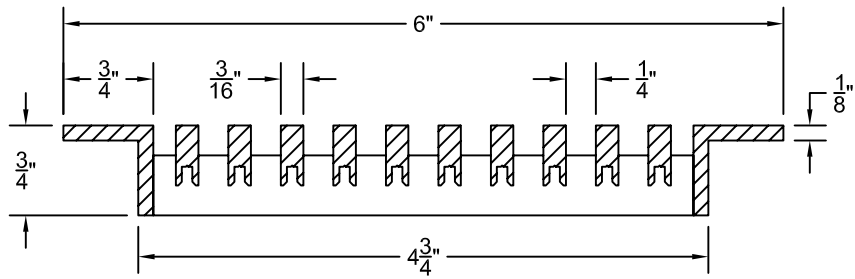

PART # **AAG110B0536 (STOCK)**

SECTION VIEW: CUSTOM SCALE

DIRECTION OF GRAIN

PLAN VIEW: CUSTOM SCALE

Material: ALUMINUM	Finish: SATIN WITH CLEAR ANODIZE	Approved:	Date:
--------------------	----------------------------------	-----------	-------