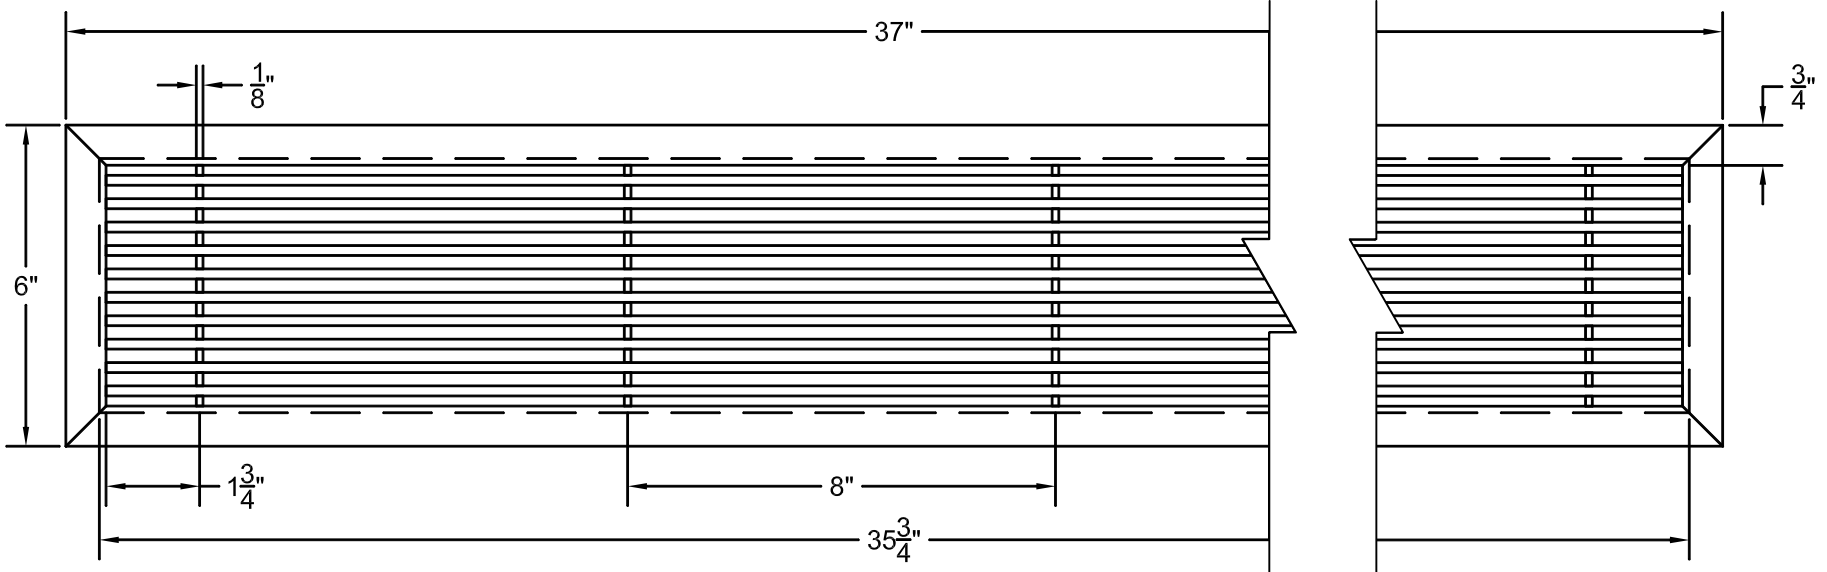

PART # **AAG110B0536 (STOCK)**

SECTION VIEW: CUSTOM SCALE

DIRECTION OF GRAIN

PLAN VIEW: CUSTOM SCALE

Material: ALUMINUM	Finish: SATIN WITH CLEAR ANODIZE	Approved:	Date:
--------------------	----------------------------------	-----------	-------

DOOR CAN BE PLACED ON RIGHT OR LEFT SIDE

Material: ALUMINUM	Finish: SATIN WITH CLEAR ANODIZE	Approved:	Date:
--------------------	----------------------------------	-----------	-------

Custom
Architectural Grilles
& Metalwork