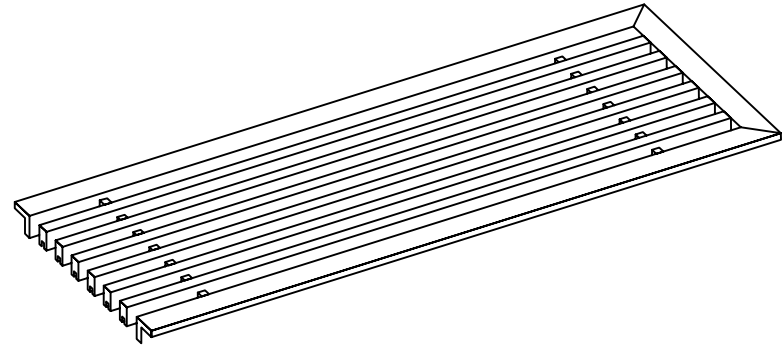

PART # **AAG110B0536 (STOCK)**

SECTION VIEW: CUSTOM SCALE

DIRECTION OF GRAIN

PLAN VIEW: CUSTOM SCALE

Material: ALUMINUM	Finish: SATIN WITH CLEAR ANODIZE	Approved:	Date:
--------------------	----------------------------------	-----------	-------

DOOR CAN BE PLACED ON RIGHT OR LEFT SIDE

Material: ALUMINUM	Finish: SATIN WITH CLEAR ANODIZE	Approved:	Date:
--------------------	----------------------------------	-----------	-------

Custom
Architectural Grilles
& Metalwork