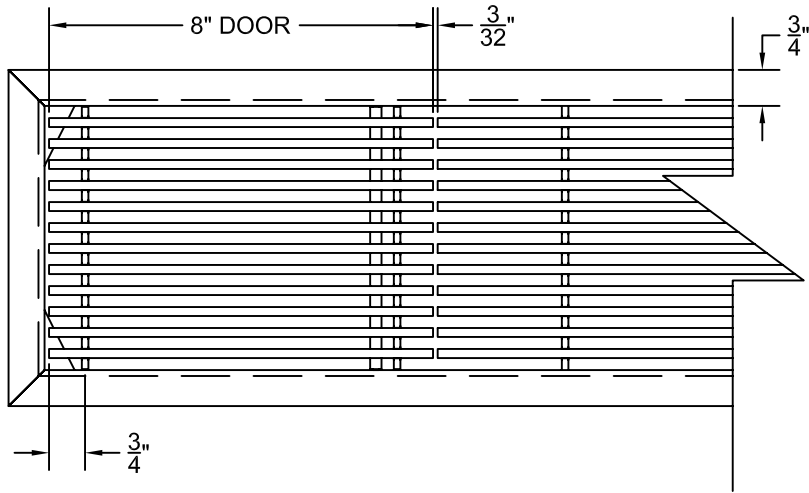

AAG110 B FRAME STOCK BAR GRILLE - OPTIONAL ACCESS DOOR

DOOR CAN BE PLACED ON RIGHT OR LEFT SIDE

Material: ALUMINUM	Finish: SATIN WITH CLEAR ANODIZE	Approved:	Date:

Custom
Architectural Grilles
& Metalwork

ADVANCED ARCH GRILLES
149 Denton Avenue, New Hyde Park, NY 11040
Voice: 516-488-0628 Fax: 516-488-0728
Email: sales@aagrilles.com

JOB #:
QUOTE #: