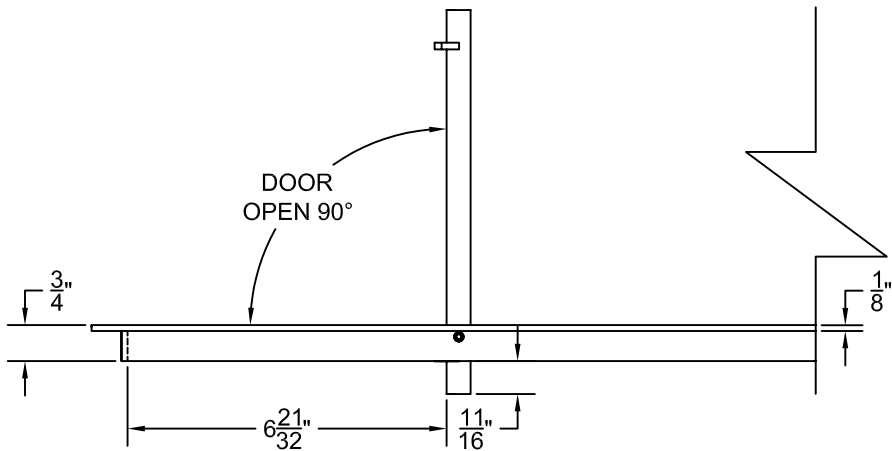

AAG110 B FRAME STOCK BAR GRILLE - OPTIONAL ACCESS DOOR

DOOR CAN BE PLACED ON RIGHT OR LEFT SIDE

Material: ALUMINUM	Finish: SATIN WITH CLEAR ANODIZE	Approved:	Date:

Custom
Architectural Grilles
& Metalwork

ADVANCED ARCH GRILLES
149 Denton Avenue, New Hyde Park, NY 11040
Voice: 516-488-0628 Fax: 516-488-0728
Email: sales@aagrilles.com

JOB #:
QUOTE #: