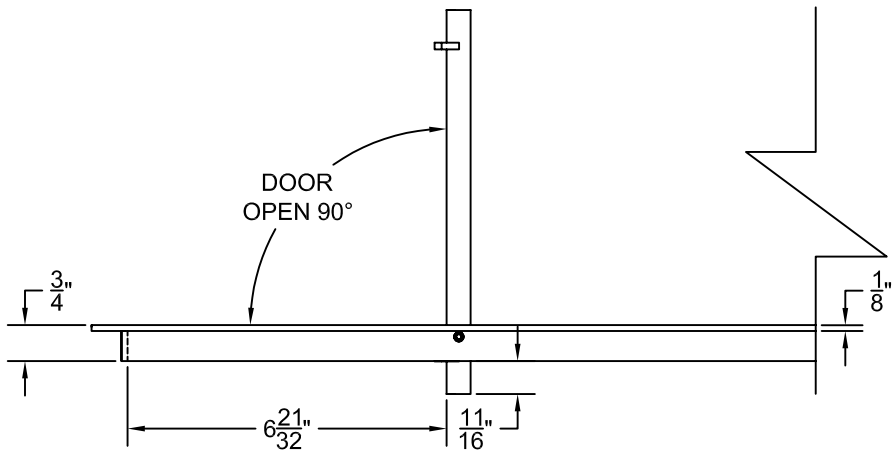

149 Denton Avenue, New Hyde Park, NY 11040
Voice: 516-488-0628 Fax: 516-488-0728
Email: sales@agrilles.com

JOB #:

QUOTE #:

AAG110 B FRAME STOCK BAR GRILLE - OPTIONAL ACCESS DOOR

PLAN VIEW: 1/4 SCALE

DOOR CAN BE PLACED ON RIGHT OR LEFT SIDE