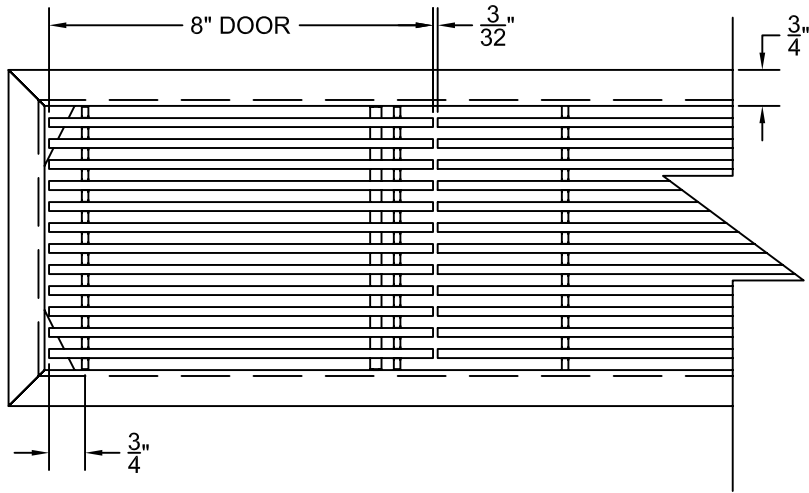

PART # **AAG110B0542 (STOCK)**

DIRECTION OF GRAIN

Material: ALUMINUM

Finish: SATIN WITH CLEAR ANODIZE

Approved:

Date:

Custom
Architectural Grilles
& Metalwork

ADVANCED ARCH GRILLES

149 Denton Avenue, New Hyde Park, NY 11040
Voice: 516-488-0628 Fax: 516-488-0728
Email: sales@agrilles.com

JOB #:

QUOTE #:

AAG110 B FRAME STOCK BAR GRILLE - OPTIONAL ACCESS DOOR

PLAN VIEW: 1/4 SCALE

DOOR CAN BE PLACED ON RIGHT OR LEFT SIDE