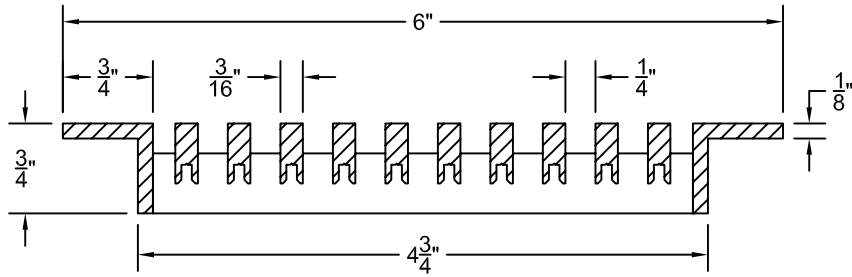

PART # **AAG110B0542 (STOCK)**

DIRECTION OF GRAIN

Material: ALUMINUM

Finish: SATIN WITH CLEAR ANODIZE

Approved:

Date:

Custom
Architectural Grilles
& Metalwork

ADVANCED ARCH GRILLES

149 Denton Avenue, New Hyde Park, NY 11040
Voice: 516-488-0628 Fax: 516-488-0728
Email: sales@agrilles.com

JOB #:

QUOTE #:

AAG110 B FRAME STOCK BAR GRILLE - OPTIONAL ACCESS DOOR

PLAN VIEW: 1/4 SCALE

DOOR CAN BE PLACED ON RIGHT OR LEFT SIDE