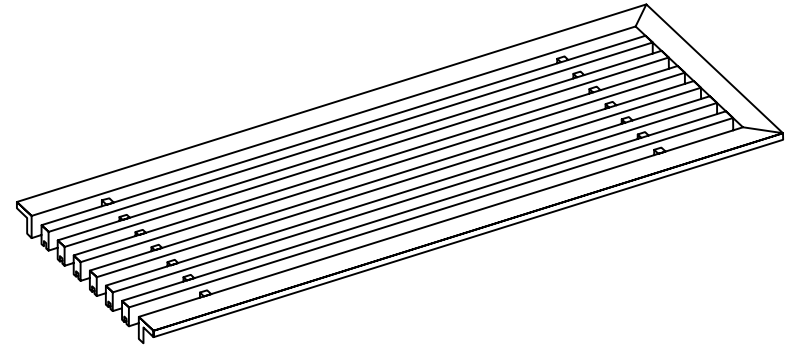

PART # **AAG110B0542 (STOCK)**

DIRECTION OF GRAIN

Material: ALUMINUM

Finish: SATIN WITH CLEAR ANODIZE

Approved:

Date:

Custom
Architectural Grilles
& Metalwork

ADVANCED ARCH GRILLES

149 Denton Avenue, New Hyde Park, NY 11040
Voice: 516-488-0628 Fax: 516-488-0728
Email: sales@agrilles.com

JOB #:

QUOTE #:

AAG110 B FRAME STOCK BAR GRILLE - OPTIONAL ACCESS DOOR

PLAN VIEW: 1/4 SCALE

DOOR CAN BE PLACED ON RIGHT OR LEFT SIDE