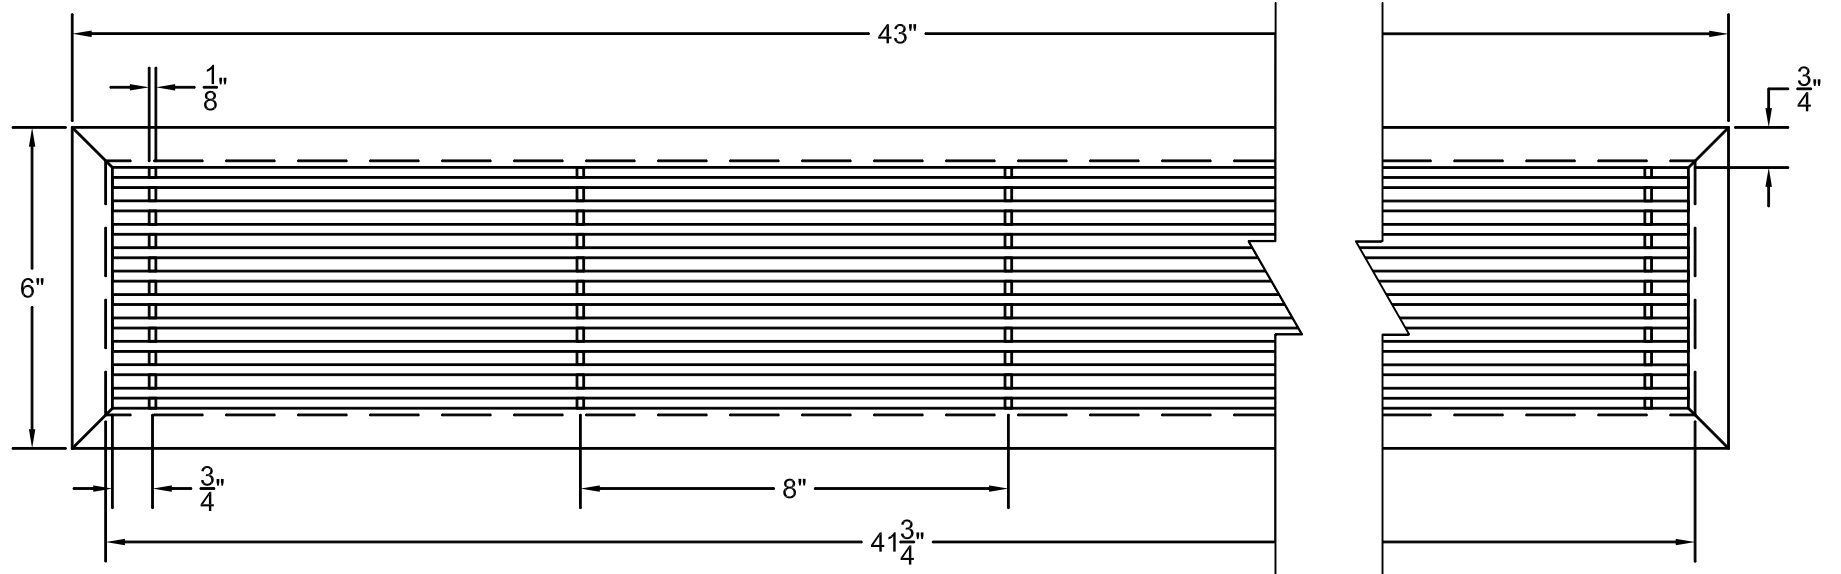

PART # **AAG110B0542 (STOCK)**

DIRECTION OF GRAIN

Material: ALUMINUM

Finish: SATIN WITH CLEAR ANODIZE

Approved:

Date:

Custom
Architectural Grilles
& Metalwork

ADVANCED ARCH GRILLES

149 Denton Avenue, New Hyde Park, NY 11040
Voice: 516-488-0628 Fax: 516-488-0728
Email: sales@agrilles.com

JOB #:

QUOTE #:

AAG110 B FRAME STOCK BAR GRILLE - OPTIONAL ACCESS DOOR

PLAN VIEW: 1/4 SCALE

DOOR CAN BE PLACED ON RIGHT OR LEFT SIDE