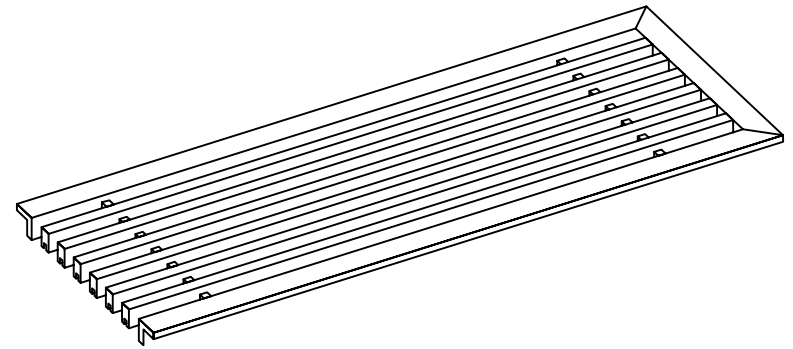

PART # AAG110B0630 (STOCK)

DIRECTION OF GRAIN

Material: ALUMINUM

Finish: SATIN WITH CLEAR ANODIZE

Approved:

Date:

Custom
Architectural Grilles
& Metalwork

ADVANCED ARCH GRILLES

149 Denton Avenue, New Hyde Park, NY 11040
Voice: 516-488-0628 Fax: 516-488-0728
Email: sales@agrilles.com

JOB #:

QUOTE #:

AAG110 B FRAME STOCK BAR GRILLE - OPTIONAL ACCESS DOOR

PLAN VIEW: 1/4 SCALE

DOOR CAN BE PLACED ON RIGHT OR LEFT SIDE