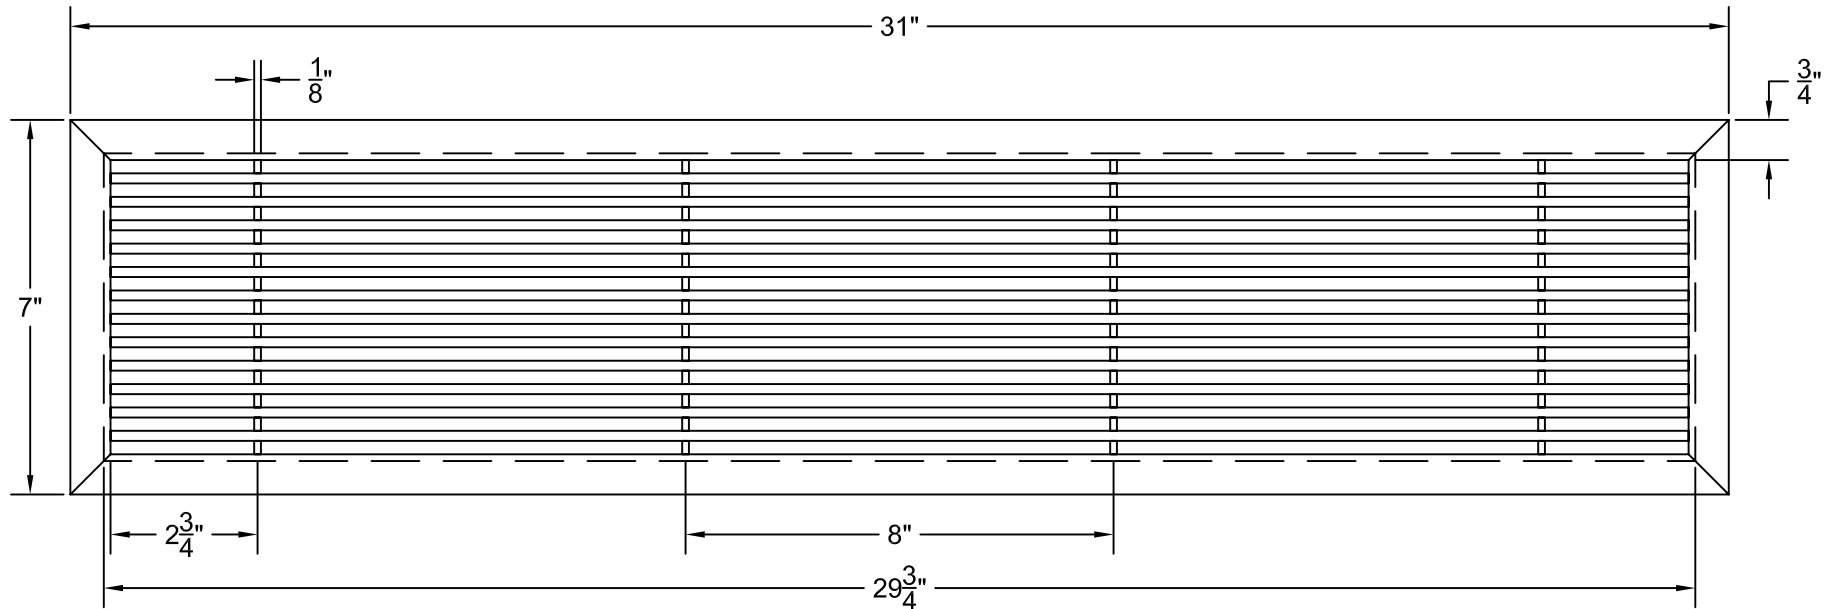

PART # AAG110B0630 (STOCK)

DIRECTION OF GRAIN

Material: ALUMINUM

Finish: SATIN WITH CLEAR ANODIZE

Approved:

Date:

Custom
Architectural Grilles
& Metalwork

ADVANCED ARCH GRILLES

149 Denton Avenue, New Hyde Park, NY 11040
Voice: 516-488-0628 Fax: 516-488-0728
Email: sales@agrilles.com

JOB #:

QUOTE #:

AAG110 B FRAME STOCK BAR GRILLE - OPTIONAL ACCESS DOOR

PLAN VIEW: 1/4 SCALE

DOOR CAN BE PLACED ON RIGHT OR LEFT SIDE