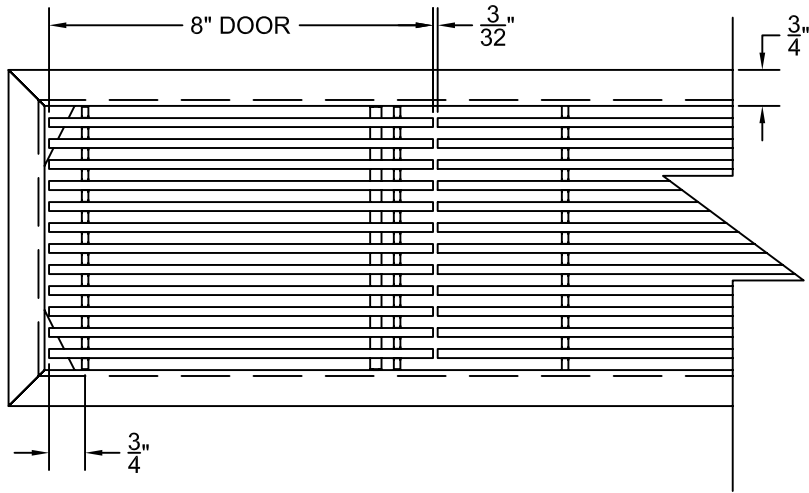

PART # AAG110B0630 (STOCK)

DIRECTION OF GRAIN

Material: ALUMINUM

Finish: SATIN WITH CLEAR ANODIZE

Approved:

Date:

Custom
Architectural Grilles
& Metalwork

ADVANCED ARCH GRILLES

149 Denton Avenue, New Hyde Park, NY 11040
Voice: 516-488-0628 Fax: 516-488-0728
Email: sales@agrilles.com

JOB #:

QUOTE #:

AAG110 B FRAME STOCK BAR GRILLE - OPTIONAL ACCESS DOOR

PLAN VIEW: 1/4 SCALE

DOOR CAN BE PLACED ON RIGHT OR LEFT SIDE