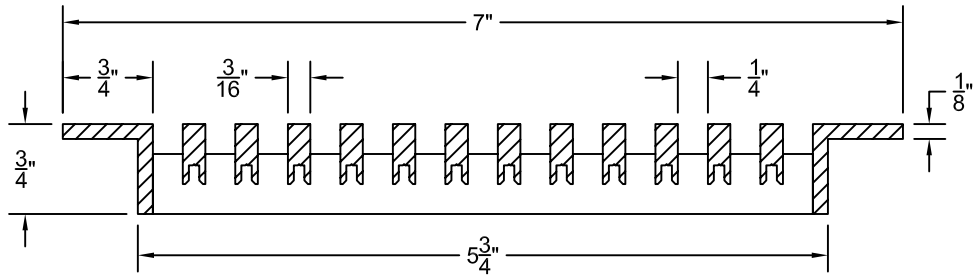

PART # AAG110B0630 (STOCK)

DIRECTION OF GRAIN

Material: ALUMINUM

Finish: SATIN WITH CLEAR ANODIZE

Approved:

Date:

Custom
Architectural Grilles
& Metalwork

ADVANCED ARCH GRILLES

149 Denton Avenue, New Hyde Park, NY 11040
Voice: 516-488-0628 Fax: 516-488-0728
Email: sales@agrilles.com

JOB #:

QUOTE #:

AAG110 B FRAME STOCK BAR GRILLE - OPTIONAL ACCESS DOOR

PLAN VIEW: 1/4 SCALE

DOOR CAN BE PLACED ON RIGHT OR LEFT SIDE