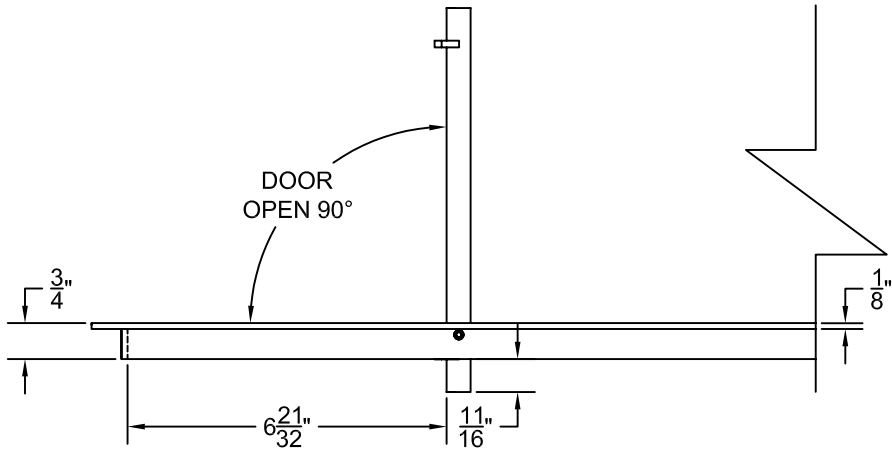

149 Denton Avenue, New Hyde Park, NY 11040
 Voice: 516-488-0628 Fax: 516-488-0728
 Email: sales@aagrilles.com

JOB #:

QUOTE #:

AAG110 B FRAME STOCK BAR GRILLE - OPTIONAL ACCESS DOOR

PLAN VIEW: 1/4 SCALE

DOOR CAN BE PLACED ON RIGHT OR LEFT SIDE