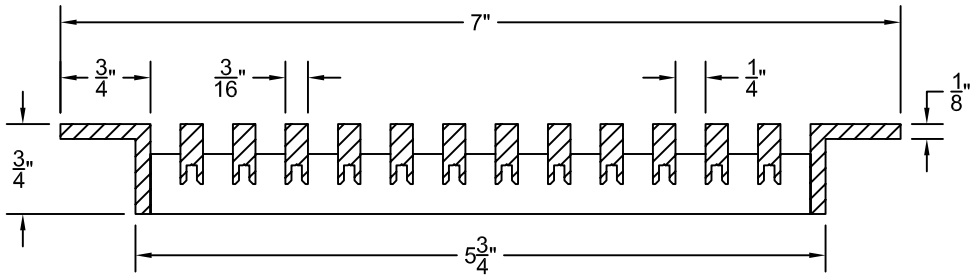

PART # **AAG110B0636 (STOCK)**

DIRECTION OF GRAIN

Material: ALUMINUM

Finish: SATIN WITH CLEAR ANODIZE

Approved:

Date:

Custom
Architectural Grilles
& Metalwork

ADVANCED ARCH GRILLES

149 Denton Avenue, New Hyde Park, NY 11040
 Voice: 516-488-0628 Fax: 516-488-0728
 Email: sales@aagrilles.com

JOB #:

QUOTE #:

AAG110 B FRAME STOCK BAR GRILLE - OPTIONAL ACCESS DOOR

PLAN VIEW: 1/4 SCALE

DOOR CAN BE PLACED ON RIGHT OR LEFT SIDE