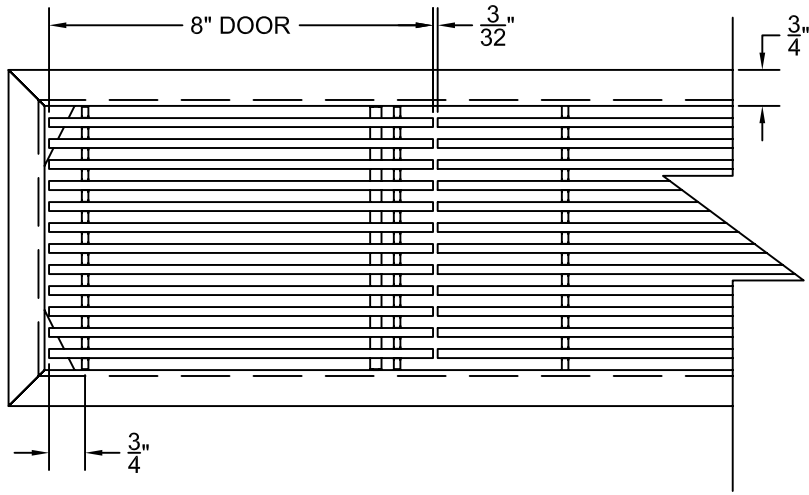

PART # **AAG110B0636 (STOCK)**

DIRECTION OF GRAIN

Material: ALUMINUM

Finish: SATIN WITH CLEAR ANODIZE

Approved:

Date:

Custom
Architectural Grilles
& Metalwork

ADVANCED ARCH GRILLES

149 Denton Avenue, New Hyde Park, NY 11040
 Voice: 516-488-0628 Fax: 516-488-0728
 Email: sales@aagrilles.com

JOB #:

QUOTE #:

AAG110 B FRAME STOCK BAR GRILLE - OPTIONAL ACCESS DOOR

PLAN VIEW: 1/4 SCALE

DOOR CAN BE PLACED ON RIGHT OR LEFT SIDE