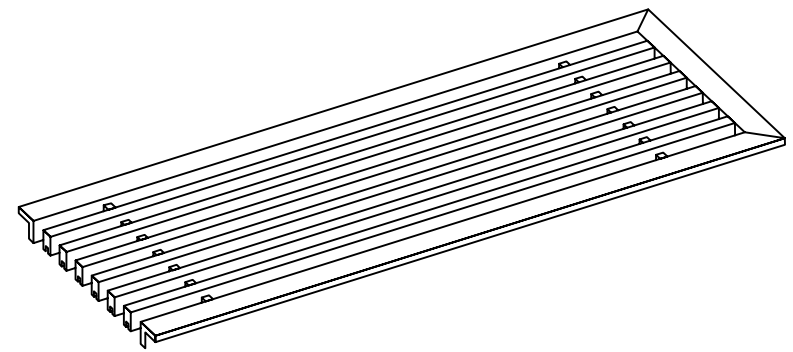

PART # **AAG110B0636 (STOCK)**

DIRECTION OF GRAIN

Material: ALUMINUM

Finish: SATIN WITH CLEAR ANODIZE

Approved:

Date:

Custom
Architectural Grilles
& Metalwork

ADVANCED ARCH GRILLES

149 Denton Avenue, New Hyde Park, NY 11040
 Voice: 516-488-0628 Fax: 516-488-0728
 Email: sales@aagrilles.com

JOB #:

QUOTE #:

AAG110 B FRAME STOCK BAR GRILLE - OPTIONAL ACCESS DOOR

PLAN VIEW: 1/4 SCALE

DOOR CAN BE PLACED ON RIGHT OR LEFT SIDE