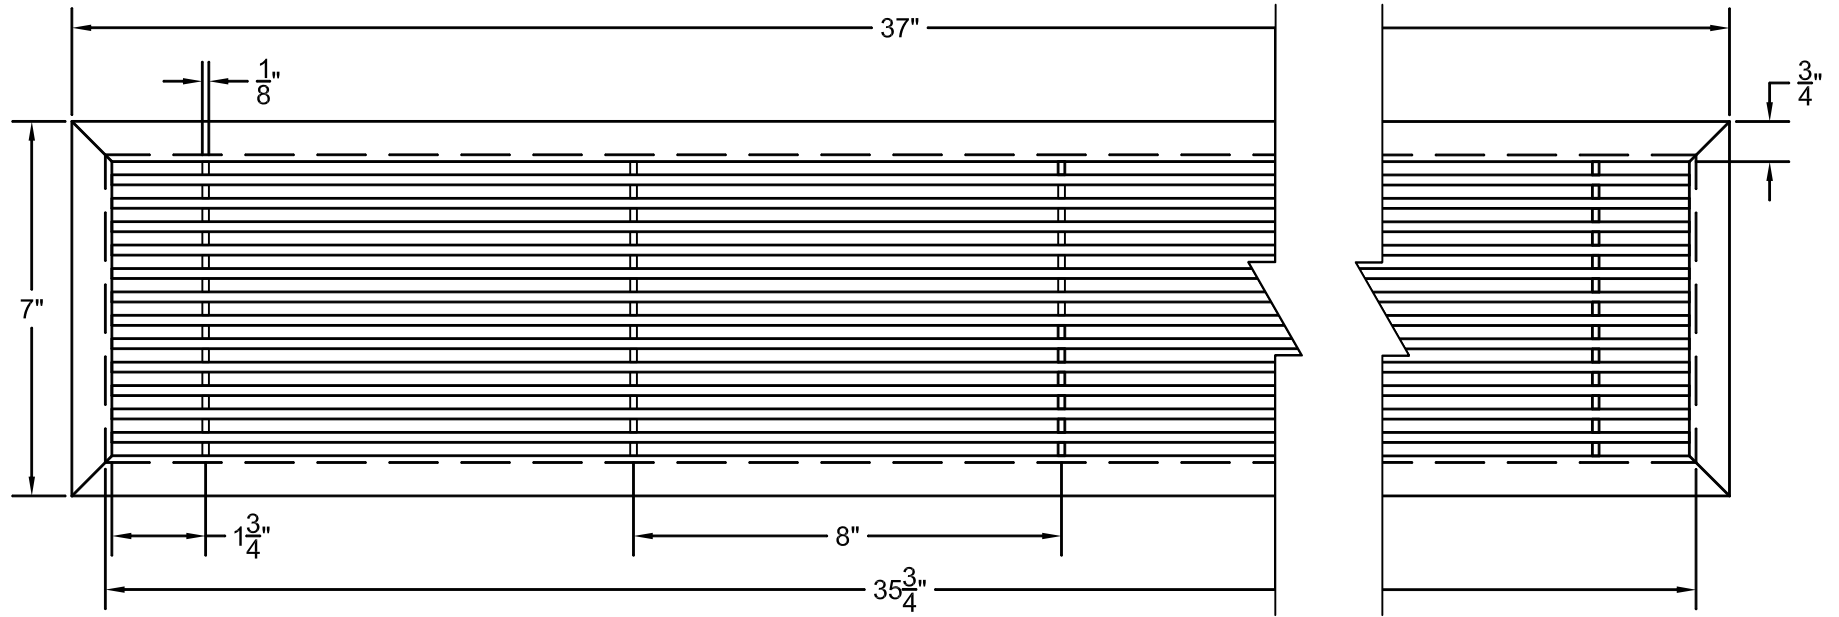

PART # **AAG110B0636 (STOCK)**

DIRECTION OF GRAIN

Material: ALUMINUM

Finish: SATIN WITH CLEAR ANODIZE

Approved:

Date:

Custom
Architectural Grilles
& Metalwork

ADVANCED ARCH GRILLES

149 Denton Avenue, New Hyde Park, NY 11040
 Voice: 516-488-0628 Fax: 516-488-0728
 Email: sales@aagrilles.com

JOB #:

QUOTE #:

AAG110 B FRAME STOCK BAR GRILLE - OPTIONAL ACCESS DOOR

PLAN VIEW: 1/4 SCALE

DOOR CAN BE PLACED ON RIGHT OR LEFT SIDE