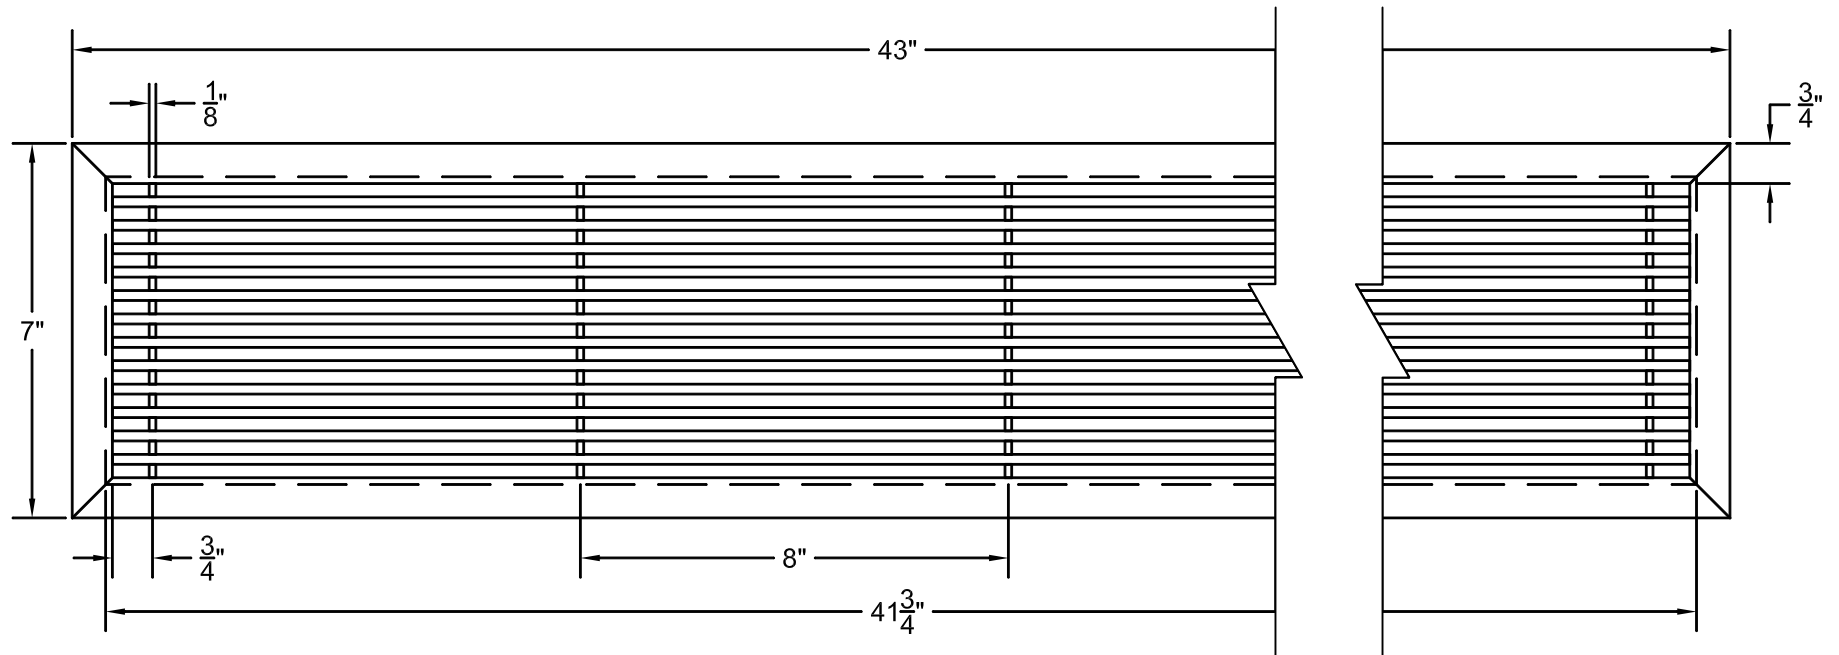

PART # **AAG110B0642 (STOCK)**

**SECTION VIEW: CUSTOM SCALE**

**DIRECTION OF GRAIN**

**PLAN VIEW: CUSTOM SCALE**

Material: ALUMINUM

Finish: SATIN WITH CLEAR ANODIZE

Approved:

Date:

**PLAN VIEW: 1/4 SCALE**

**DOOR CAN BE PLACED ON RIGHT OR LEFT SIDE**

Material: ALUMINUM	Finish: SATIN WITH CLEAR ANODIZE	Approved:	Date:
--------------------	----------------------------------	-----------	-------