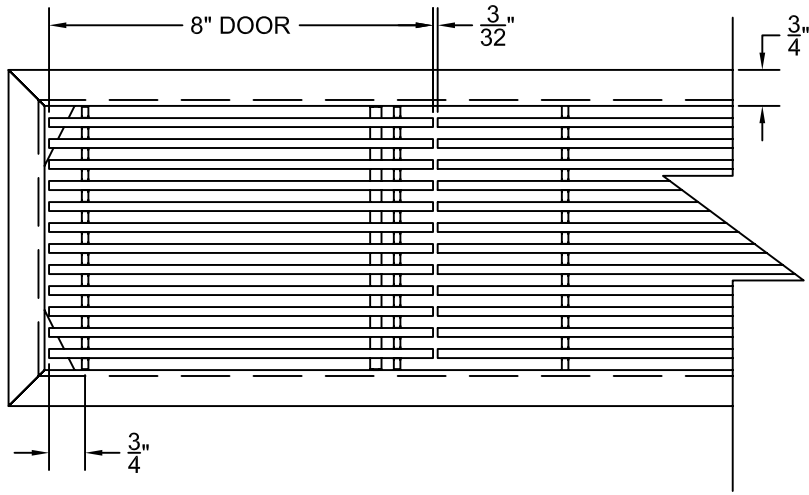

PART # **AAG110B0642 (STOCK)**

**SECTION VIEW: CUSTOM SCALE**

**DIRECTION OF GRAIN**

**PLAN VIEW: CUSTOM SCALE**

Material: ALUMINUM

Finish: SATIN WITH CLEAR ANODIZE

Approved:

Date:

**PLAN VIEW: 1/4 SCALE**

**DOOR CAN BE PLACED ON RIGHT OR LEFT SIDE**

Material: ALUMINUM	Finish: SATIN WITH CLEAR ANODIZE	Approved:	Date:
--------------------	----------------------------------	-----------	-------