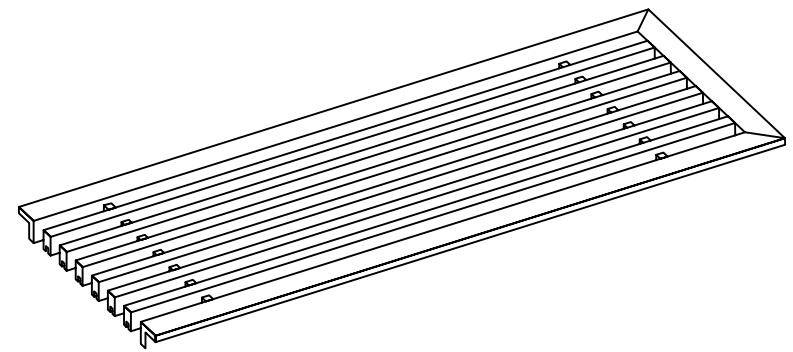

PART # **AAG110B0642 (STOCK)**

**SECTION VIEW: CUSTOM SCALE**

**DIRECTION OF GRAIN**

**PLAN VIEW: CUSTOM SCALE**

Material: ALUMINUM

Finish: SATIN WITH CLEAR ANODIZE

Approved:

Date:

**PLAN VIEW: 1/4 SCALE**

**DOOR CAN BE PLACED ON RIGHT OR LEFT SIDE**

Material: ALUMINUM	Finish: SATIN WITH CLEAR ANODIZE	Approved:	Date:
--------------------	----------------------------------	-----------	-------