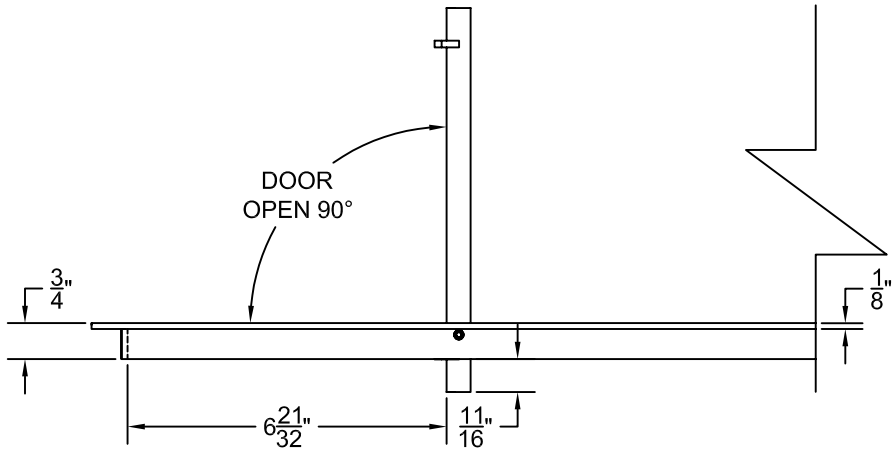

PART # **AAG110B0642 (STOCK)**

**SECTION VIEW: CUSTOM SCALE**

**DIRECTION OF GRAIN**

**PLAN VIEW: CUSTOM SCALE**

Material: ALUMINUM

Finish: SATIN WITH CLEAR ANODIZE

Approved:

Date:

**PLAN VIEW: 1/4 SCALE**

**DOOR CAN BE PLACED ON RIGHT OR LEFT SIDE**

Material: ALUMINUM	Finish: SATIN WITH CLEAR ANODIZE	Approved:	Date:
--------------------	----------------------------------	-----------	-------