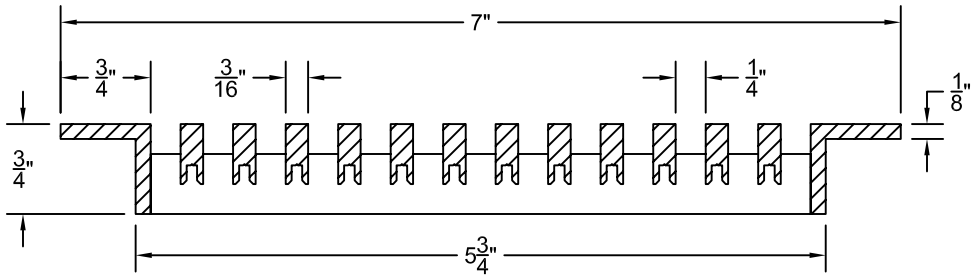

PART # **AAG110B0642 (STOCK)**

**SECTION VIEW: CUSTOM SCALE**

**DIRECTION OF GRAIN**

**PLAN VIEW: CUSTOM SCALE**

Material: ALUMINUM

Finish: SATIN WITH CLEAR ANODIZE

Approved:

Date:

**PLAN VIEW: 1/4 SCALE**

**DOOR CAN BE PLACED ON RIGHT OR LEFT SIDE**

Material: ALUMINUM	Finish: SATIN WITH CLEAR ANODIZE	Approved:	Date:
--------------------	----------------------------------	-----------	-------