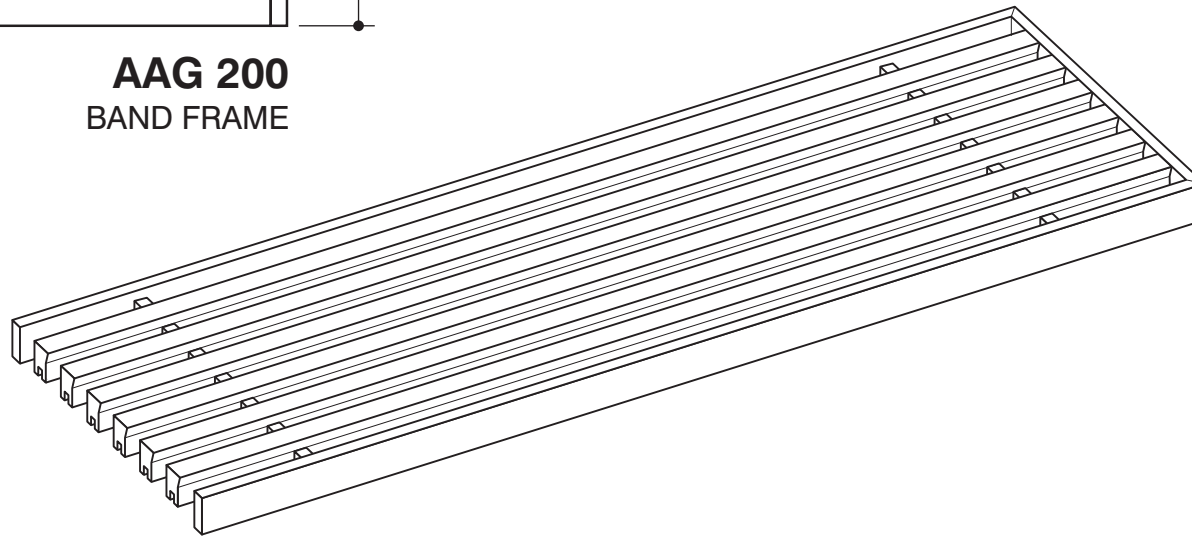

CUSTOMER:

CONTACT:

PHONE:

PROJECT:

ARCHITECT:

ENGINEER:

CONTRACTOR:

NOTES:

Custom
**Architectural Grilles
& Metalwork**

ADVANCED ARCH GRILLES
149 Denton Avenue, New Hyde Park, NY 11040
Voice: 516-488-0628 Fax: 516-488-0728
Email: sales@agrilles.com

JOB #:

QUOTE #: