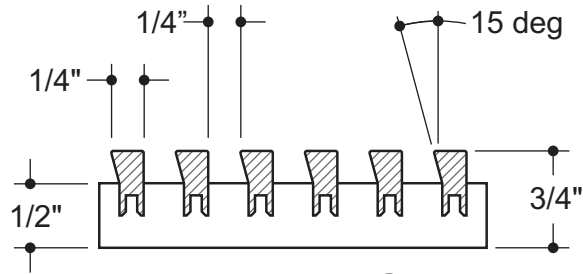

CORE STYLE
AAG-200

FRAME STYLE
Core Only

MATERIAL:

FINISH:

DEPTH: **3/4"**

OPENING SIZES

QTY	X	Y

AAG 200
CORE ONLY

JOB #:
QUOTE #:

CORE STYLE
AAG-200

FRAME STYLE
"A"-frame

MATERIAL:

FINISH:

DEPTH: **7/8"**

OPENING SIZES

QTY	X	Y