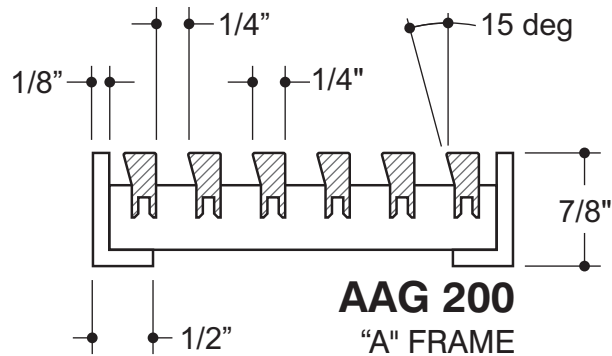

CORE STYLE
AAG-200

FRAME STYLE
Core Only

MATERIAL:

FINISH:

DEPTH: **3/4"**

OPENING SIZES

QTY	X	Y

AAG 200
CORE ONLY

JOB #:
QUOTE #:

CORE STYLE
AAG-200

FRAME STYLE
"A"-frame

MATERIAL:

FINISH:

DEPTH: **7/8"**

OPENING SIZES

QTY	X	Y