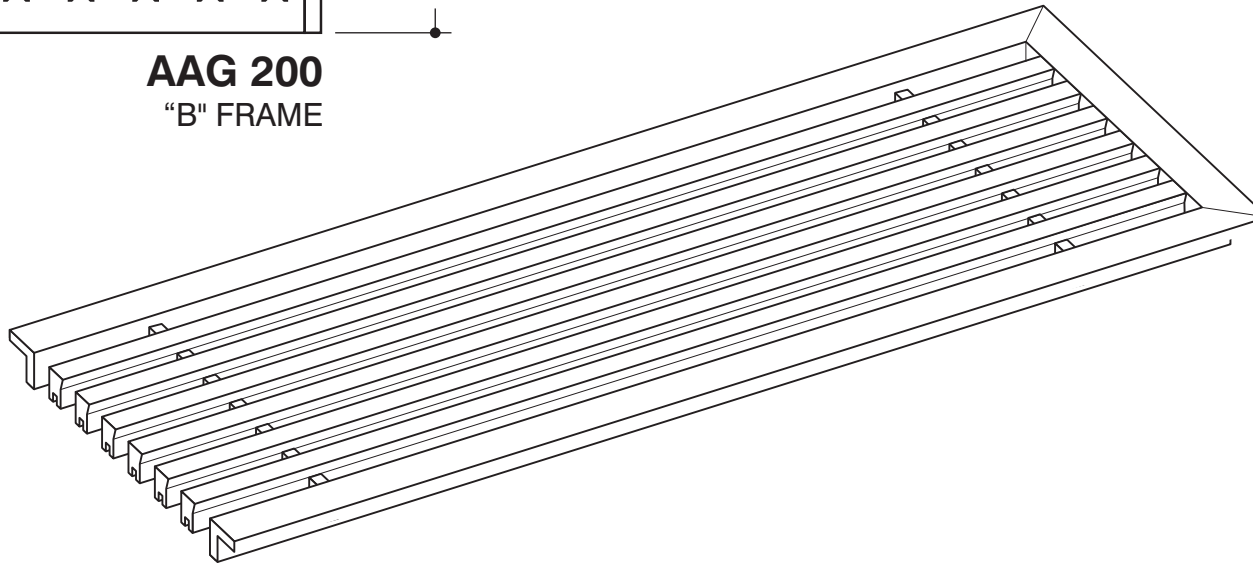

CUSTOMER:	PROJECT:	NOTES:
CONTACT:	ARCHITECT:	
PHONE:	ENGINEER:	
	CONTRACTOR:	

Custom
Architectural Grilles
& Metalwork

ADVANCED ARCH GRILLES

149 Denton Avenue, New Hyde Park, NY 11040
Voice: 516-488-0628 Fax: 516-488-0728
Email: sales@aagrilles.com

JOB #:

QUOTE #: