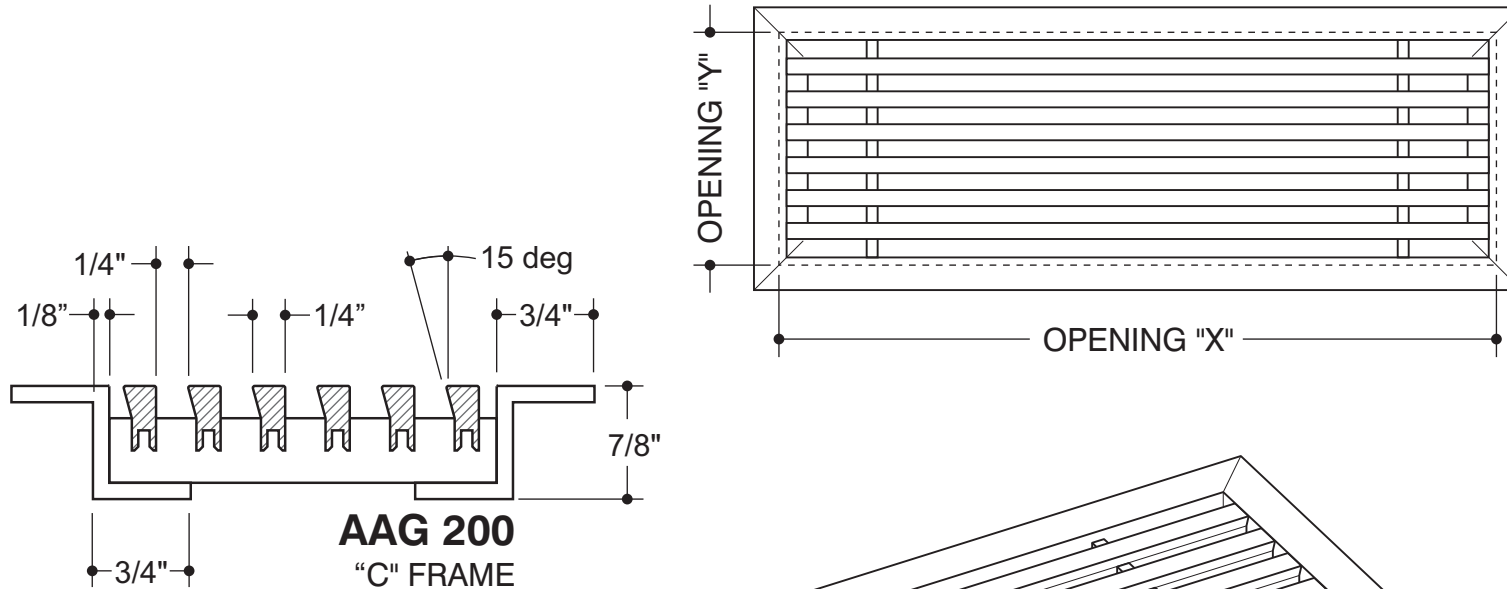

JOB #:

QUOTE #:

CORE STYLE
AAG-200
FRAME STYLE
"C"-frame

MATERIAL:

FINISH:

DEPTH: **7/8"**

OPENING SIZES

QTY	X	Y