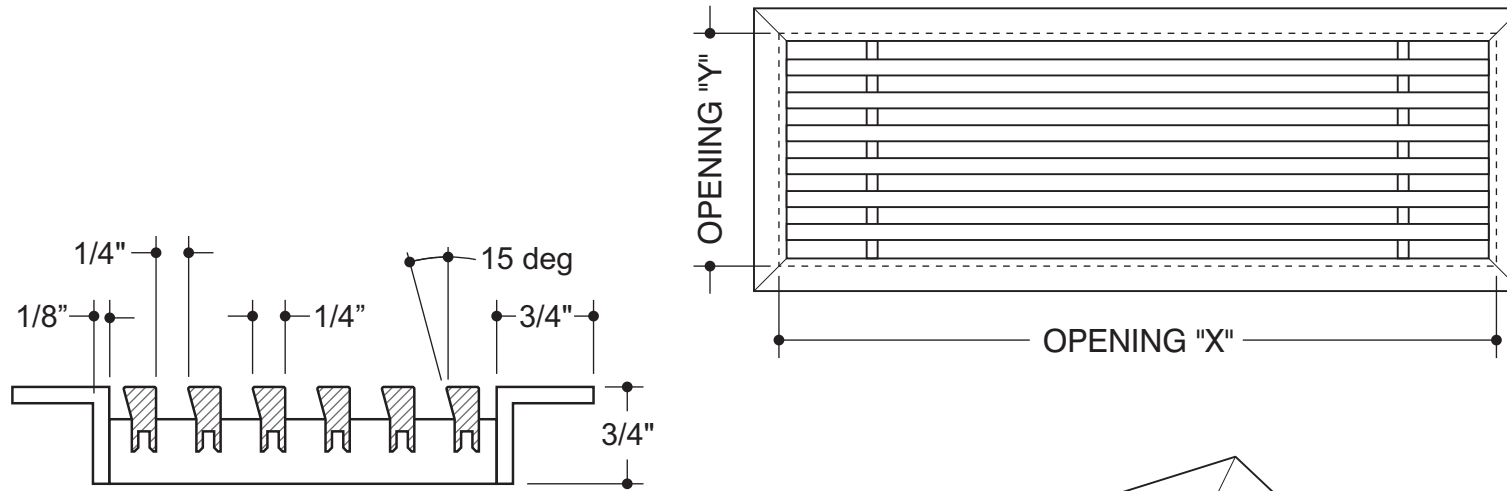

CORE STYLE
AAG-200

FRAME STYLE
"B"-frame

MATERIAL:

FINISH:

DEPTH: **3/4"**

OPENING SIZES

QTY	X	Y

AAG 200
"B" FRAME