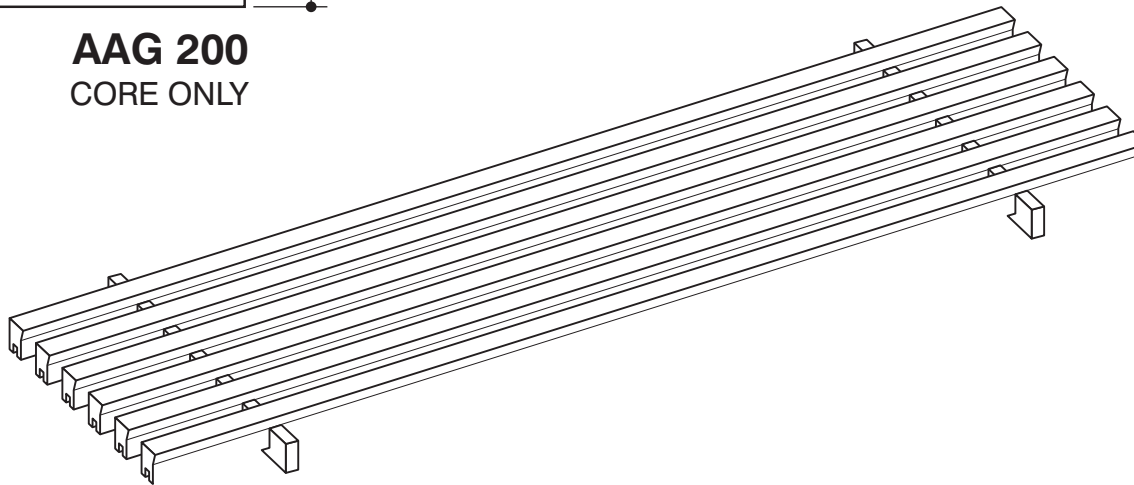

CORE STYLE
AAG-200

FRAME STYLE
Core Only

MATERIAL:

FINISH:

DEPTH: **3/4"**

OPENING SIZES

QTY	X	Y

AAG 200
CORE ONLY

JOB #:
QUOTE #:

CORE STYLE
AAG-200

FRAME STYLE
"A"-frame

MATERIAL:

FINISH:

DEPTH: **7/8"**

OPENING SIZES

QTY	X	Y