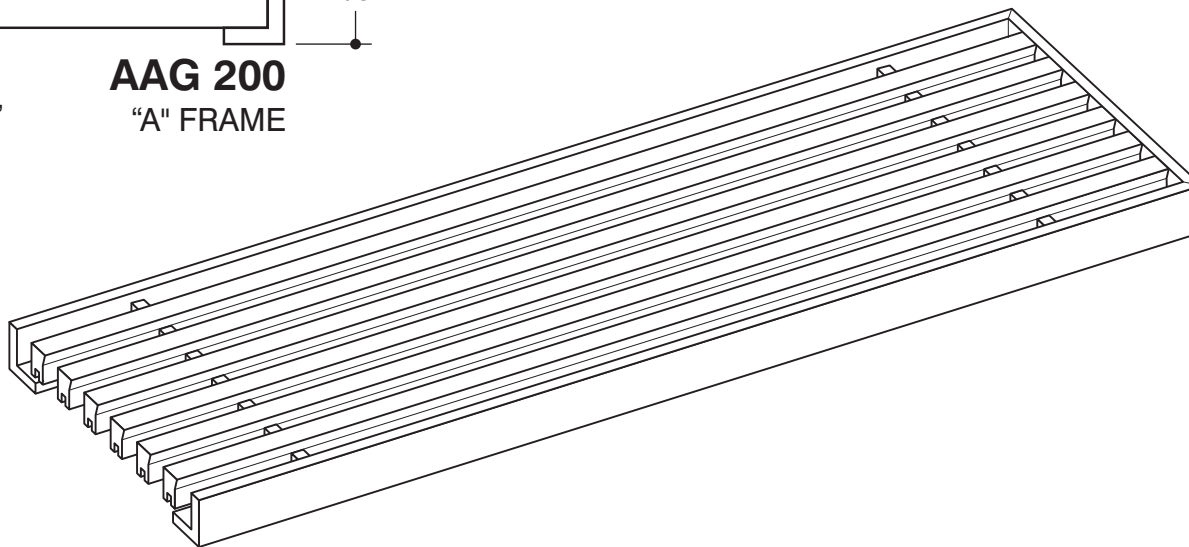

JOB #:
QUOTE #:

CORE STYLE
AAG-200

FRAME STYLE
"A"-frame

MATERIAL:

FINISH:

DEPTH: **7/8"**

OPENING SIZES

QTY	X	Y