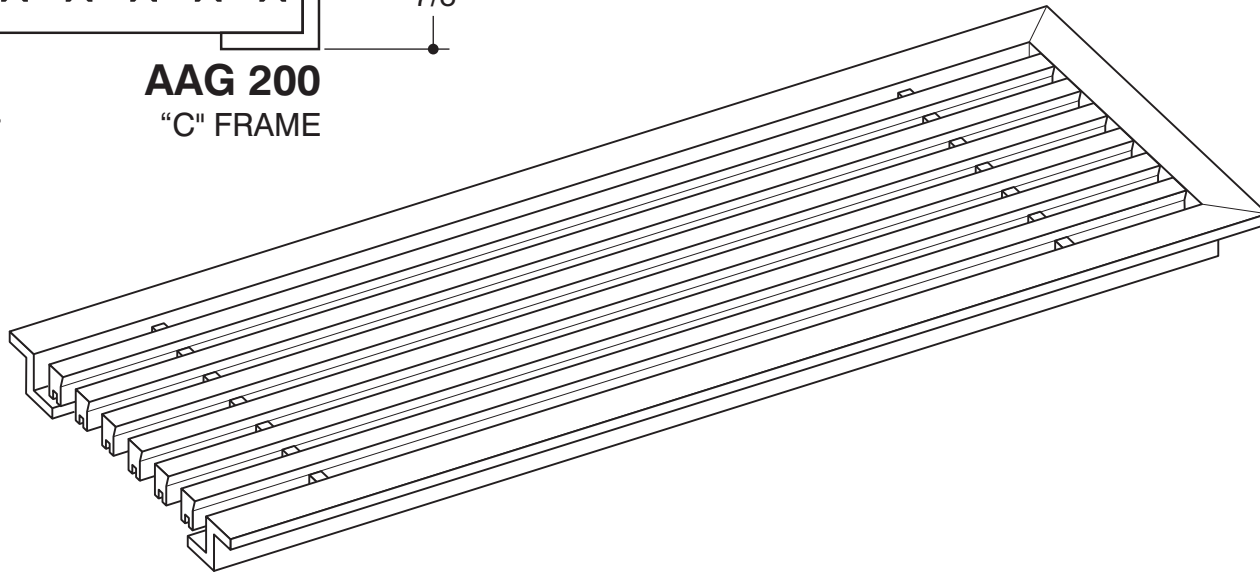

CUSTOMER:	PROJECT:	NOTES:
CONTACT:	ARCHITECT:	
PHONE:	ENGINEER:	
	CONTRACTOR:	

Custom
**Architectural Grilles
& Metalwork**

ADVANCED ARCH GRILLES

149 Denton Avenue, New Hyde Park, NY 11040
Voice: 516-488-0628 Fax: 516-488-0728
Email: sales@aagrilles.com

JOB #:

QUOTE #: