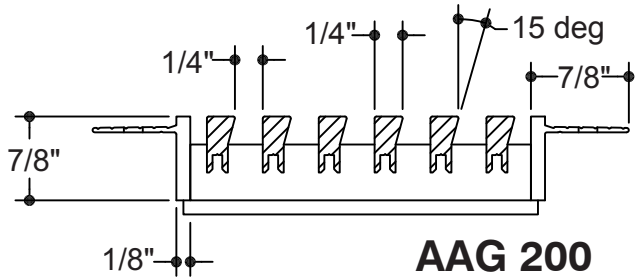

CORE STYLE
AAG-200

FRAME STYLE
J Bead

MATERIAL:

FINISH:

DEPTH: **7/8"**

OPENING SIZES

QTY	X	Y

AAG 200
J Bead FRAME