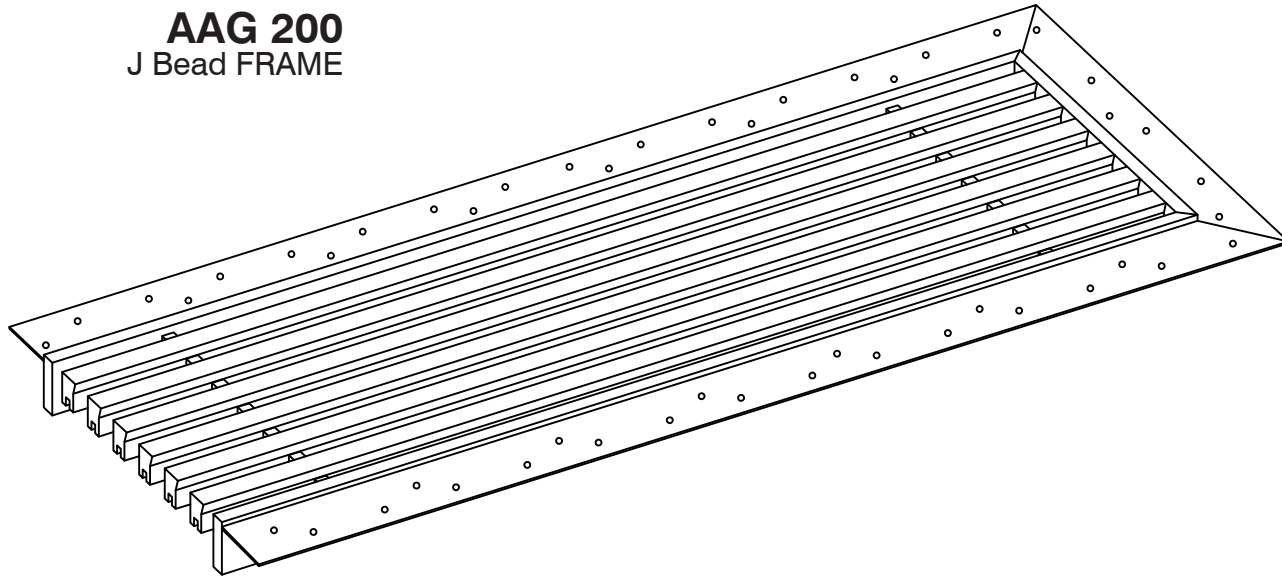

CORE STYLE
AAG-200

FRAME STYLE
J Bead

MATERIAL:

FINISH:

DEPTH: **7/8"**

OPENING SIZES

QTY	X	Y

AAG 200
J Bead FRAME