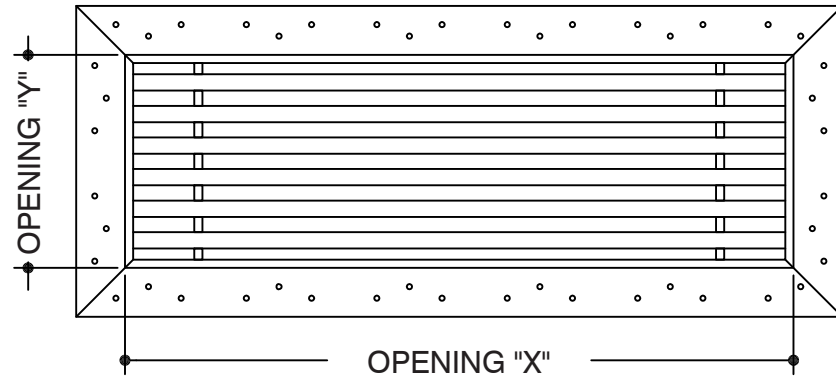

CORE STYLE
AAG-200

FRAME STYLE
J Bead

MATERIAL:

FINISH:

DEPTH: **7/8"**

OPENING SIZES

QTY	X	Y

AAG 200
J Bead FRAME