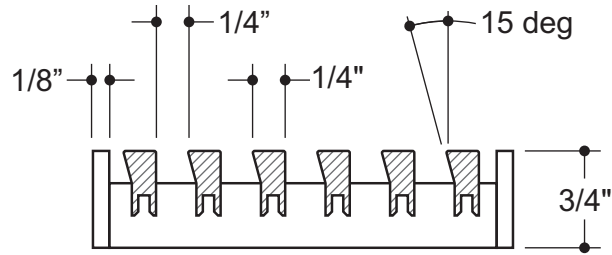

CORE STYLE
AAG-200

FRAME STYLE
Band Frame

MATERIAL:

FINISH:

DEPTH: **3/4"**

OPENING SIZES

QTY	X	Y

AAG 200
BAND FRAME