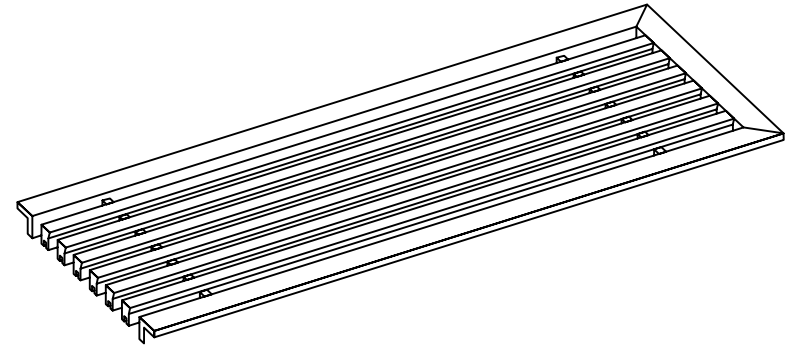

PART # **AAG200B0424 (STOCK)**

SECTION VIEW: CUSTOM SCALE

DIRECTION OF GRAIN

PLAN VIEW: CUSTOM SCALE

Material: ALUMINUM

Finish: SATIN WITH CLEAR ANODIZE

Approved:

Date:

PLAN VIEW: 1/4 SCALE

LEFT SIDE DOOR

RIGHT SIDE DOOR

Material: ALUMINUM

Finish: SATIN WITH CLEAR ANODIZE

Approved:

Date:

Custom
Architectural Grilles
& Metalwork