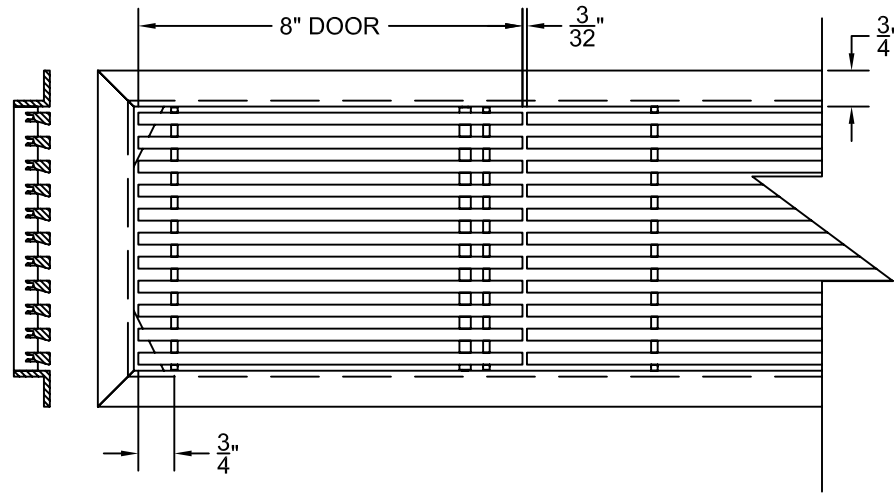

PART # **AAG200B0424 (STOCK)**

SECTION VIEW: CUSTOM SCALE

DIRECTION OF GRAIN

PLAN VIEW: CUSTOM SCALE

Material: ALUMINUM

Finish: SATIN WITH CLEAR ANODIZE

Approved:

Date:

PLAN VIEW: 1/4 SCALE

LEFT SIDE DOOR

RIGHT SIDE DOOR

Material: ALUMINUM

Finish: SATIN WITH CLEAR ANODIZE

Approved:

Date:

Custom
Architectural Grilles
& Metalwork