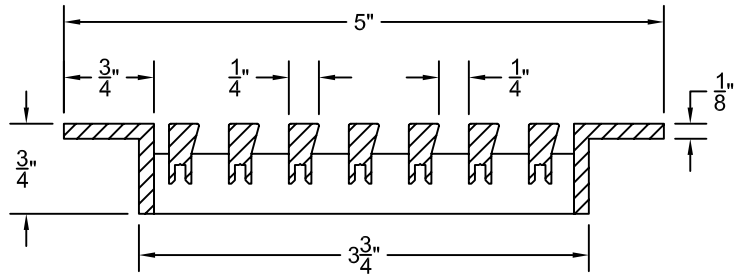

PART # **AAG200B0424 (STOCK)**

SECTION VIEW: CUSTOM SCALE

DIRECTION OF GRAIN

PLAN VIEW: CUSTOM SCALE

Material: ALUMINUM

Finish: SATIN WITH CLEAR ANODIZE

Approved:

Date:

PLAN VIEW: 1/4 SCALE

LEFT SIDE DOOR

RIGHT SIDE DOOR

Material: ALUMINUM

Finish: SATIN WITH CLEAR ANODIZE

Approved:

Date:

Custom
Architectural Grilles
& Metalwork