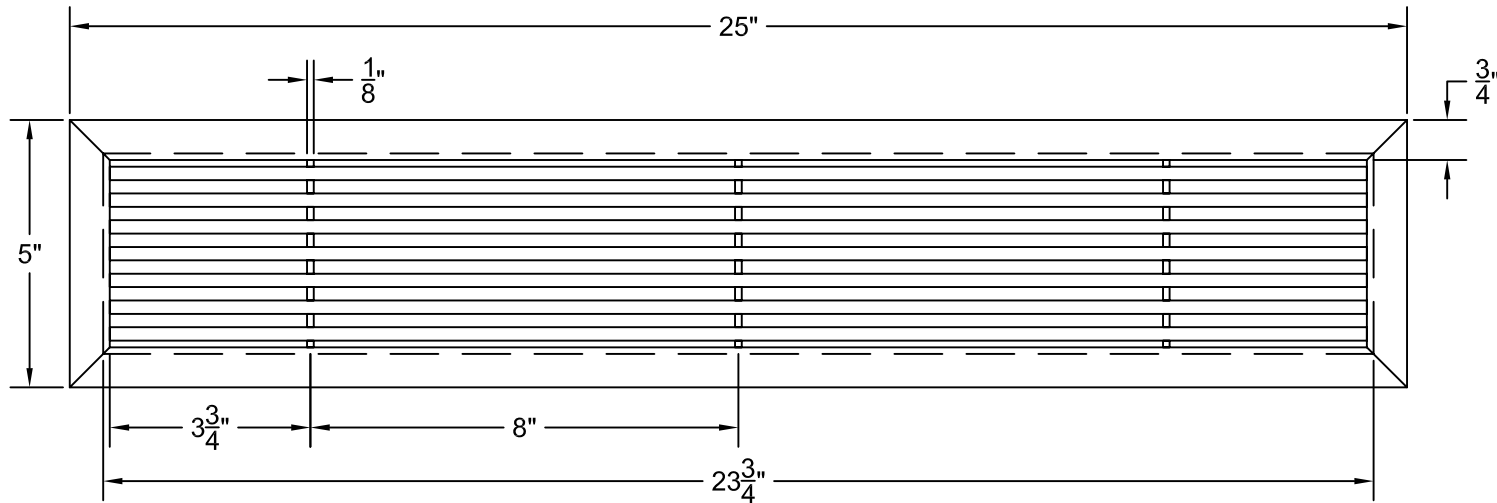

PART # **AAG200B0424 (STOCK)**

SECTION VIEW: CUSTOM SCALE

DIRECTION OF GRAIN

PLAN VIEW: CUSTOM SCALE

Material: ALUMINUM

Finish: SATIN WITH CLEAR ANODIZE

Approved:

Date:

PLAN VIEW: 1/4 SCALE

LEFT SIDE DOOR

RIGHT SIDE DOOR

Material: ALUMINUM

Finish: SATIN WITH CLEAR ANODIZE

Approved:

Date:

Custom
Architectural Grilles
& Metalwork