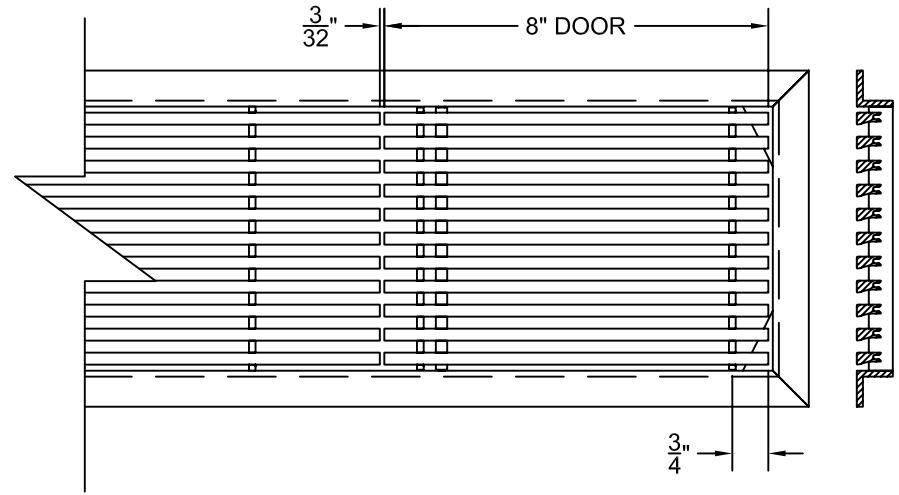

PART # **AAG200B0424 (STOCK)**

SECTION VIEW: CUSTOM SCALE

DIRECTION OF GRAIN

PLAN VIEW: CUSTOM SCALE

Material: ALUMINUM

Finish: SATIN WITH CLEAR ANODIZE

Approved:

Date:

PLAN VIEW: 1/4 SCALE

LEFT SIDE DOOR

RIGHT SIDE DOOR

Material: ALUMINUM

Finish: SATIN WITH CLEAR ANODIZE

Approved:

Date:

Custom
Architectural Grilles
& Metalwork