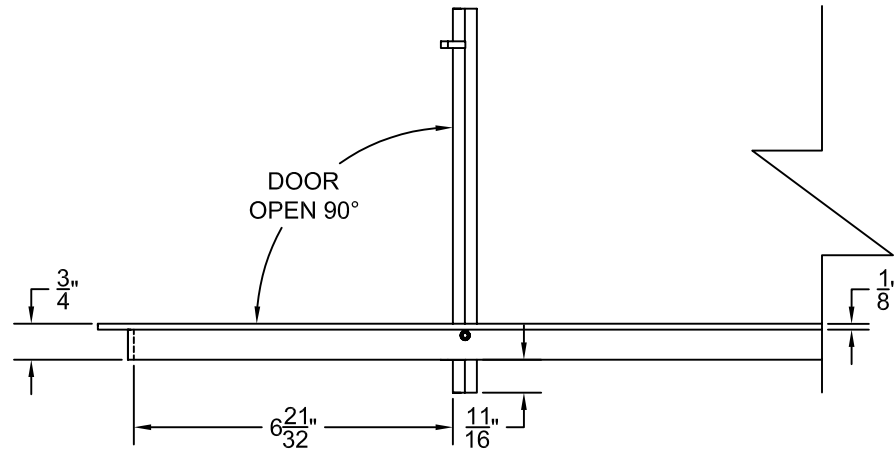

PART # **AAG200B0424 (STOCK)**

SECTION VIEW: CUSTOM SCALE

DIRECTION OF GRAIN

PLAN VIEW: CUSTOM SCALE

Material: ALUMINUM

Finish: SATIN WITH CLEAR ANODIZE

Approved:

Date:

PLAN VIEW: 1/4 SCALE

LEFT SIDE DOOR

RIGHT SIDE DOOR

Material: ALUMINUM

Finish: SATIN WITH CLEAR ANODIZE

Approved:

Date:

Custom
Architectural Grilles
& Metalwork