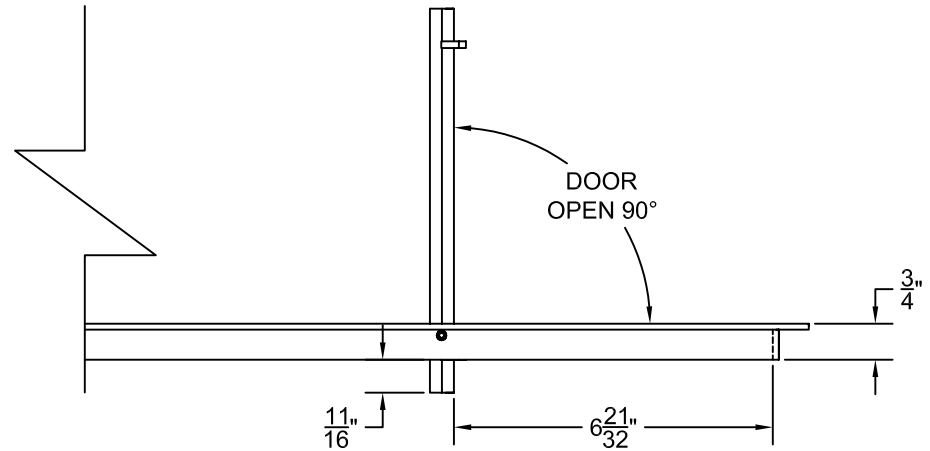

PART # **AAG200B0424 (STOCK)**

SECTION VIEW: CUSTOM SCALE

DIRECTION OF GRAIN

PLAN VIEW: CUSTOM SCALE

Material: ALUMINUM

Finish: SATIN WITH CLEAR ANODIZE

Approved:

Date:

PLAN VIEW: 1/4 SCALE

LEFT SIDE DOOR

RIGHT SIDE DOOR

Material: ALUMINUM

Finish: SATIN WITH CLEAR ANODIZE

Approved:

Date:

Custom
Architectural Grilles
& Metalwork