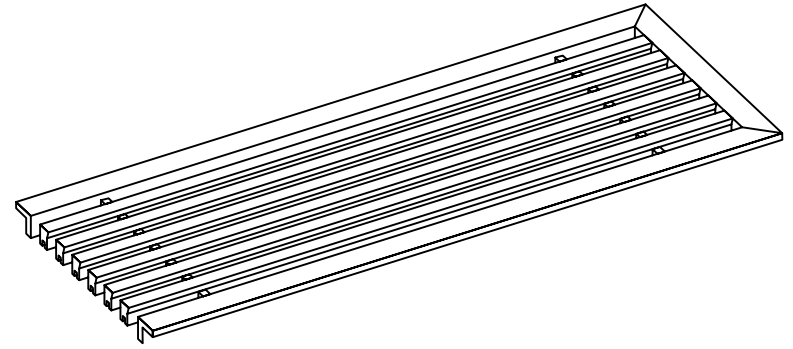

PART # **AAG200B0430 (STOCK)**

**SECTION VIEW: CUSTOM SCALE**

**DIRECTION OF GRAIN**

**PLAN VIEW: CUSTOM SCALE**

Material: ALUMINUM

Finish: SATIN WITH CLEAR ANODIZE

Approved:

Date:

**PLAN VIEW: 1/4 SCALE**

**LEFT SIDE DOOR**

**RIGHT SIDE DOOR**

Material: ALUMINUM

Finish: SATIN WITH CLEAR ANODIZE

Approved:

Date:

Custom  
Architectural Grilles  
& Metalwork