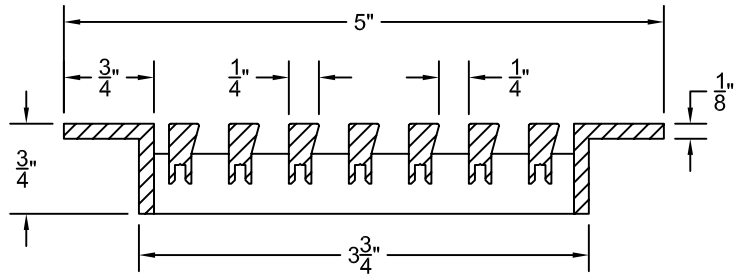

PART # **AAG200B0430 (STOCK)**

**SECTION VIEW: CUSTOM SCALE**

**DIRECTION OF GRAIN**

**PLAN VIEW: CUSTOM SCALE**

Material: ALUMINUM

Finish: SATIN WITH CLEAR ANODIZE

Approved:

Date:

**PLAN VIEW: 1/4 SCALE**

**LEFT SIDE DOOR**

**RIGHT SIDE DOOR**

Material: ALUMINUM

Finish: SATIN WITH CLEAR ANODIZE

Approved:

Date:

Custom  
Architectural Grilles  
& Metalwork