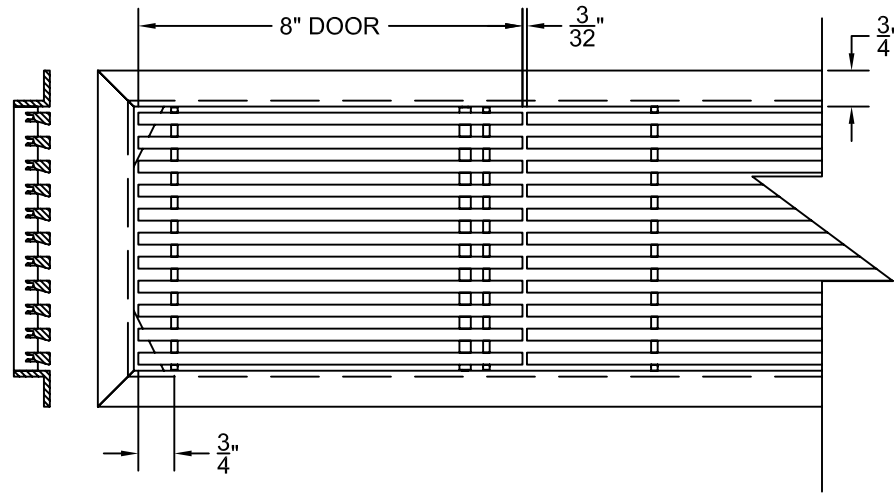

PART # **AAG200B0430 (STOCK)**

**SECTION VIEW: CUSTOM SCALE**

**DIRECTION OF GRAIN**

**PLAN VIEW: CUSTOM SCALE**

Material: ALUMINUM

Finish: SATIN WITH CLEAR ANODIZE

Approved:

Date:

**PLAN VIEW: 1/4 SCALE**

**LEFT SIDE DOOR**

**RIGHT SIDE DOOR**

Material: ALUMINUM

Finish: SATIN WITH CLEAR ANODIZE

Approved:

Date:

Custom  
Architectural Grilles  
& Metalwork