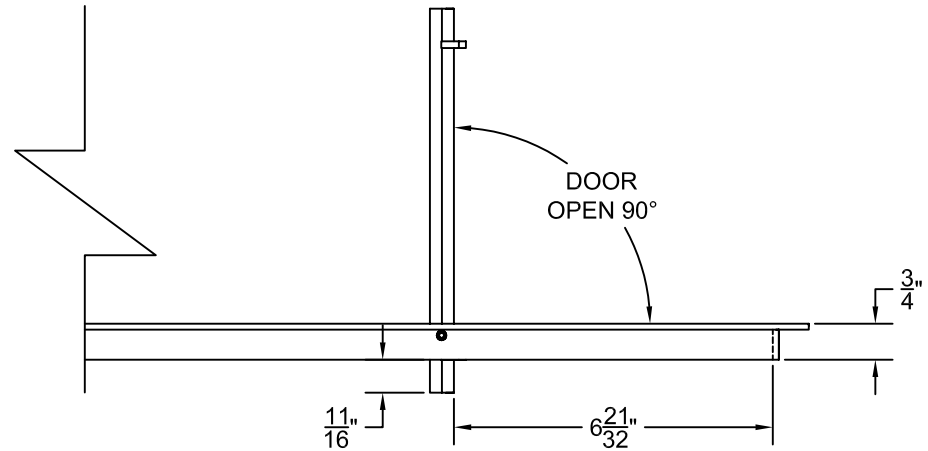

RIGHT SIDE DOOR

Material: ALUMINUM

Finish: SATIN WITH CLEAR ANODIZE

Approved:

Date:

Custom
Architectural Grilles
& Metalwork

ADVANCED ARCH GRILLES

149 Denton Avenue, New Hyde Park, NY 11040
Voice: 516-488-0628 Fax: 516-488-0728
Email: sales@aagrilles.com

JOB #:

QUOTE #: