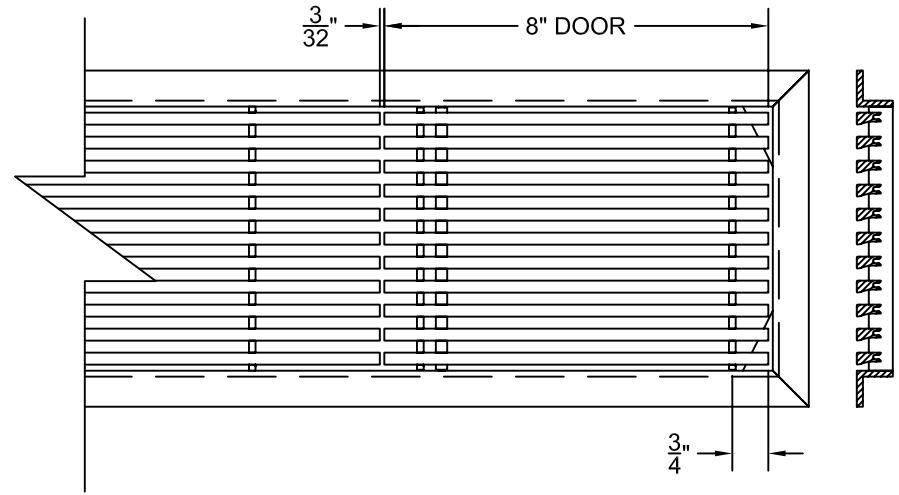

PART # **AAG200B0430 (STOCK)**

**SECTION VIEW: CUSTOM SCALE**

**DIRECTION OF GRAIN**

**PLAN VIEW: CUSTOM SCALE**

Material: ALUMINUM

Finish: SATIN WITH CLEAR ANODIZE

Approved:

Date:

**PLAN VIEW: 1/4 SCALE**

**LEFT SIDE DOOR**

**RIGHT SIDE DOOR**

Material: ALUMINUM

Finish: SATIN WITH CLEAR ANODIZE

Approved:

Date:

Custom  
Architectural Grilles  
& Metalwork