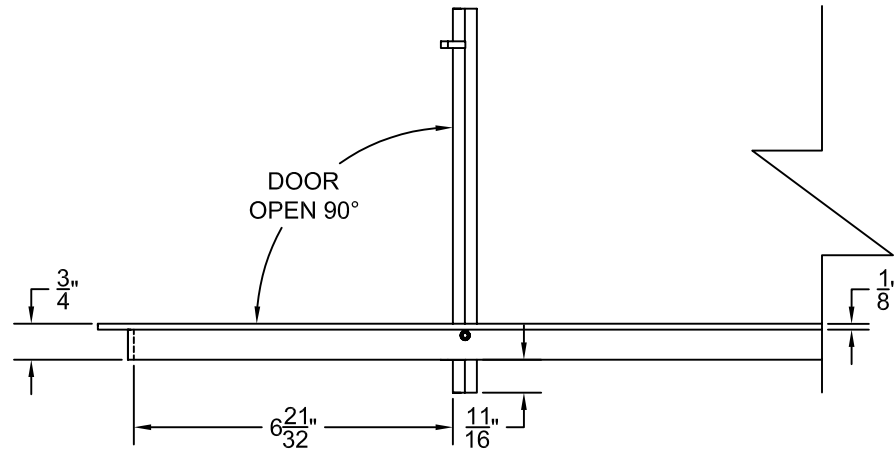

PART # **AAG200B0430 (STOCK)**

**SECTION VIEW: CUSTOM SCALE**

**DIRECTION OF GRAIN**

**PLAN VIEW: CUSTOM SCALE**

Material: ALUMINUM

Finish: SATIN WITH CLEAR ANODIZE

Approved:

Date:

**PLAN VIEW: 1/4 SCALE**

**LEFT SIDE DOOR**

**RIGHT SIDE DOOR**

Material: ALUMINUM

Finish: SATIN WITH CLEAR ANODIZE

Approved:

Date:

Custom  
Architectural Grilles  
& Metalwork