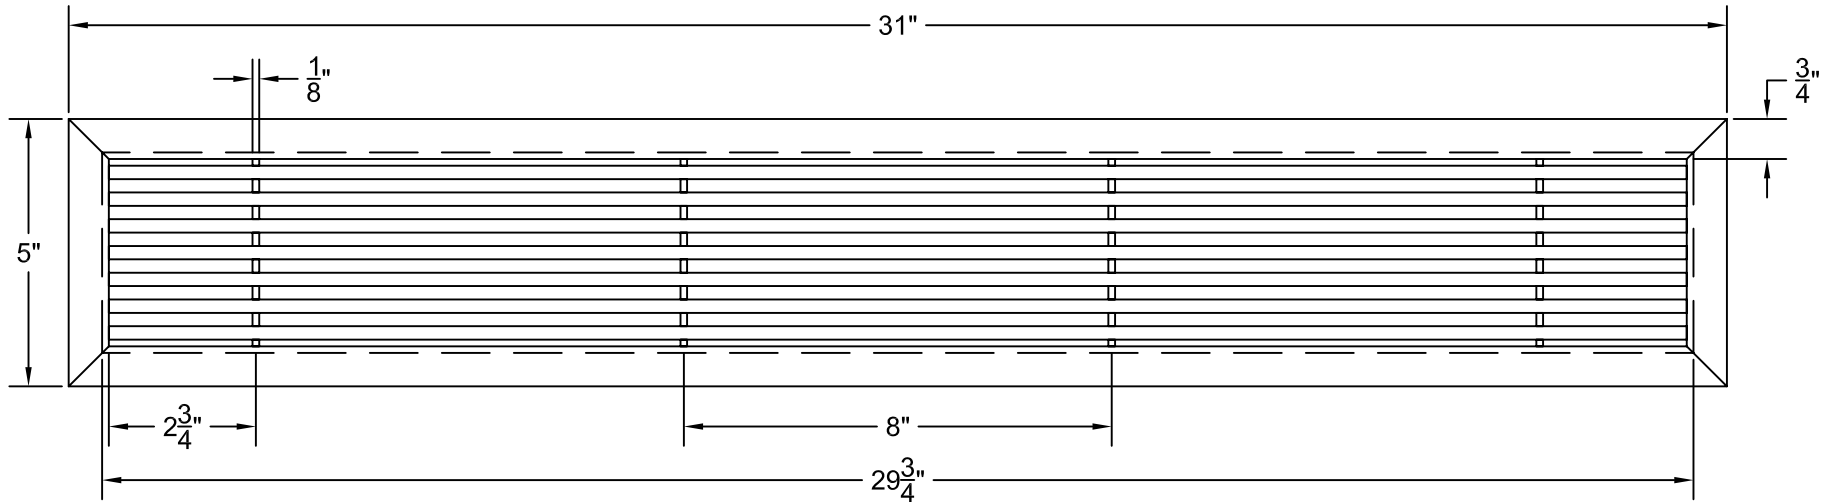

PART # **AAG200B0430 (STOCK)**

**SECTION VIEW: CUSTOM SCALE**

**DIRECTION OF GRAIN**

**PLAN VIEW: CUSTOM SCALE**

Material: ALUMINUM

Finish: SATIN WITH CLEAR ANODIZE

Approved:

Date:

**PLAN VIEW: 1/4 SCALE**

**LEFT SIDE DOOR**

**RIGHT SIDE DOOR**

Material: ALUMINUM

Finish: SATIN WITH CLEAR ANODIZE

Approved:

Date:

Custom  
Architectural Grilles  
& Metalwork