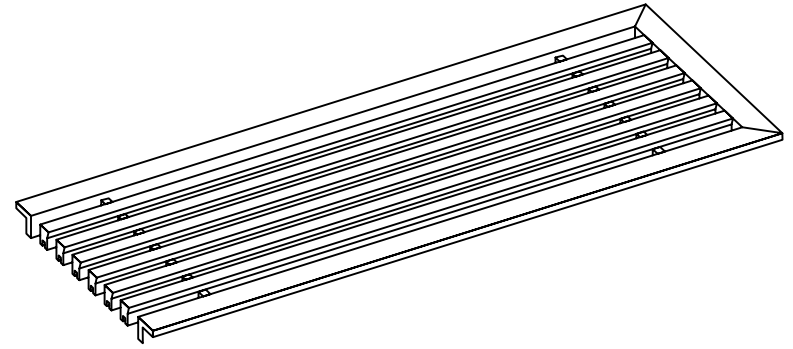

PART # **AAG200B0436 (STOCK)**

DIRECTION OF GRAIN

Material: ALUMINUM

Finish: SATIN WITH CLEAR ANODIZE

Approved:

Date:

Custom
Architectural Grilles
& Metalwork

ADVANCED ARCH GRILLES

149 Denton Avenue, New Hyde Park, NY 11040
Voice: 516-488-0628 Fax: 516-488-0728
Email: sales@agrilles.com

JOB #:

QUOTE #:

AAG200 B FRAME STOCK BAR GRILLE - OPTIONAL ACCESS DOORS

PLAN VIEW: 1/4 SCALE

LEFT SIDE DOOR

RIGHT SIDE DOOR

Material: ALUMINUM

Finish: SATIN WITH CLEAR ANODIZE

Approved:

Date:

Custom
Architectural Grilles
& Metalwork

ADVANCED ARCH GRILLES

149 Denton Avenue, New Hyde Park, NY 11040