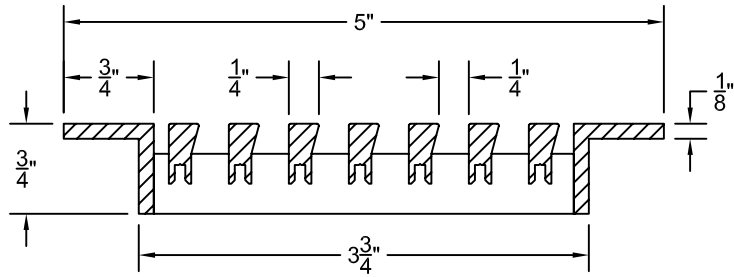

PART # **AAG200B0436 (STOCK)**

DIRECTION OF GRAIN

Material: ALUMINUM

Finish: SATIN WITH CLEAR ANODIZE

Approved:

Date:

Custom
Architectural Grilles
& Metalwork

ADVANCED ARCH GRILLES

RIGHT SIDE DOOR

Material: ALUMINUM

Finish: SATIN WITH CLEAR ANODIZE

Approved:

Date:

Custom
Architectural Grilles
& Metalwork

ADVANCED ARCH GRILLES

149 Denton Avenue, New Hyde Park, NY 11040