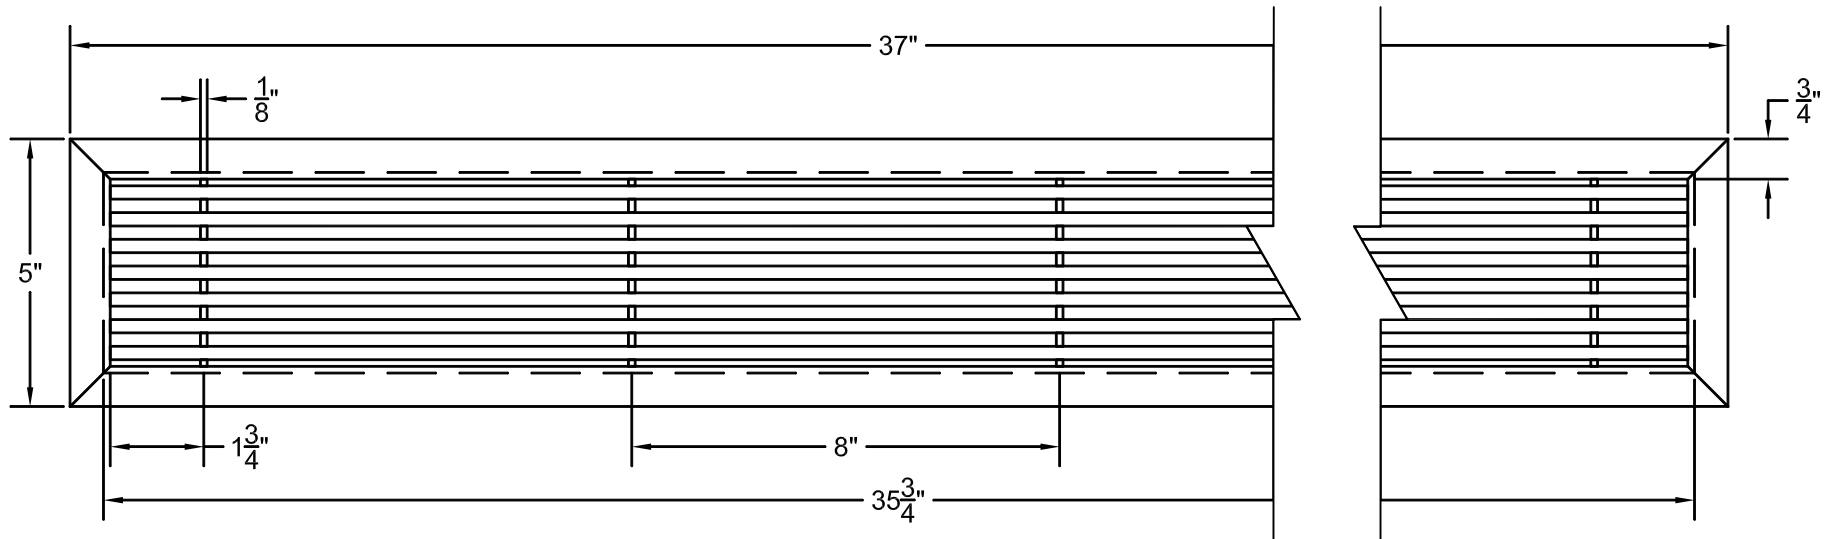

PART # **AAG200B0436 (STOCK)**

DIRECTION OF GRAIN

Material: ALUMINUM

Finish: SATIN WITH CLEAR ANODIZE

Approved:

Date:

Custom
Architectural Grilles
& Metalwork

ADVANCED ARCH GRILLES

RIGHT SIDE DOOR

Material: ALUMINUM

Finish: SATIN WITH CLEAR ANODIZE

Approved:

Date:

Custom
Architectural Grilles
& Metalwork

ADVANCED ARCH GRILLES

149 Denton Avenue, New Hyde Park, NY 11040