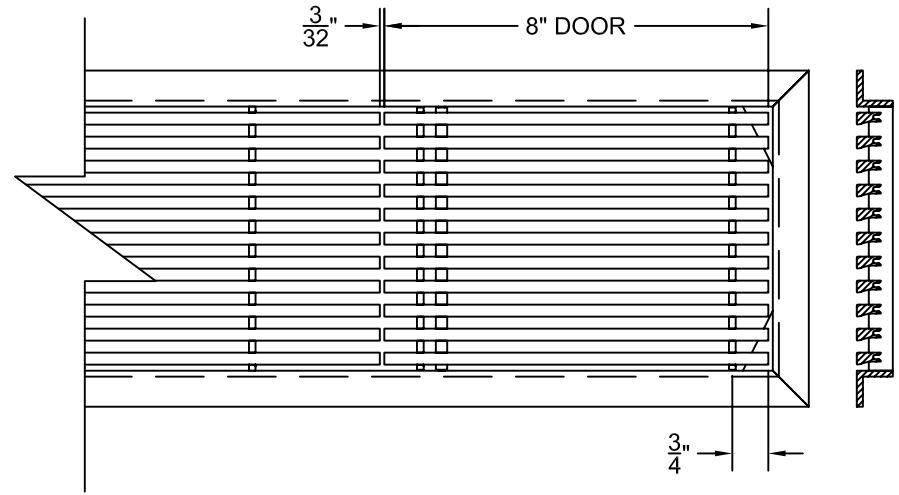

PART #

AAG200B0442 (STOCK)

SECTION VIEW: CUSTOM SCALE

DIRECTION OF GRAIN

PLAN VIEW: CUSTOM SCALE

Material: ALUMINUM

Finish: SATIN WITH CLEAR ANODIZE

Approved:

AAG200 B FRAME STOCK BAR GRILLE - OPTIONAL ACCESS DOORS

PLAN VIEW: 1/4 SCALE

LEFT SIDE DOOR

RIGHT SIDE DOOR

Material: ALUMINUM

Finish: SATIN WITH CLEAR ANODIZE

Approved:

Date: