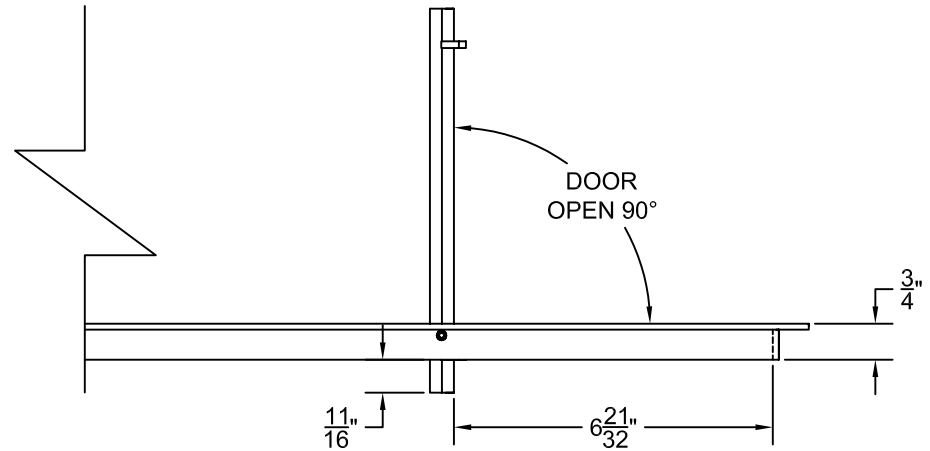

PART #

AAG200B0442 (STOCK)

SECTION VIEW: CUSTOM SCALE

DIRECTION OF GRAIN

PLAN VIEW: CUSTOM SCALE

Material: ALUMINUM

Finish: SATIN WITH CLEAR ANODIZE

Approved:

AAG200 B FRAME STOCK BAR GRILLE - OPTIONAL ACCESS DOORS

PLAN VIEW: 1/4 SCALE

LEFT SIDE DOOR

RIGHT SIDE DOOR

Material: ALUMINUM

Finish: SATIN WITH CLEAR ANODIZE

Approved:

Date: