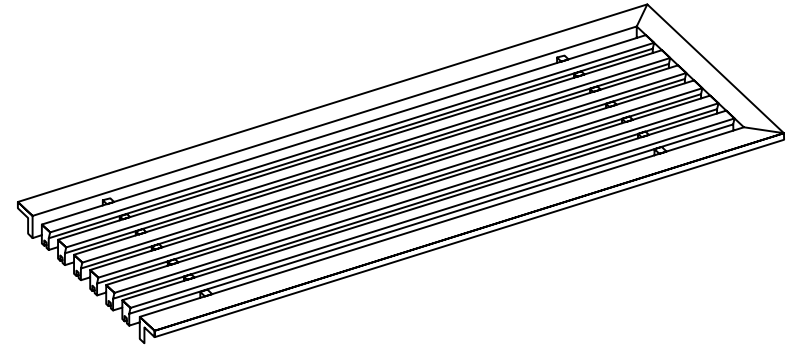

PART #

AAG200B0442 (STOCK)

SECTION VIEW: CUSTOM SCALE

DIRECTION OF GRAIN

PLAN VIEW: CUSTOM SCALE

Material: ALUMINUM

Finish: SATIN WITH CLEAR ANODIZE

Approved:

AAG200 B FRAME STOCK BAR GRILLE - OPTIONAL ACCESS DOORS

PLAN VIEW: 1/4 SCALE

LEFT SIDE DOOR

RIGHT SIDE DOOR

Material: ALUMINUM

Finish: SATIN WITH CLEAR ANODIZE

Approved:

Date: