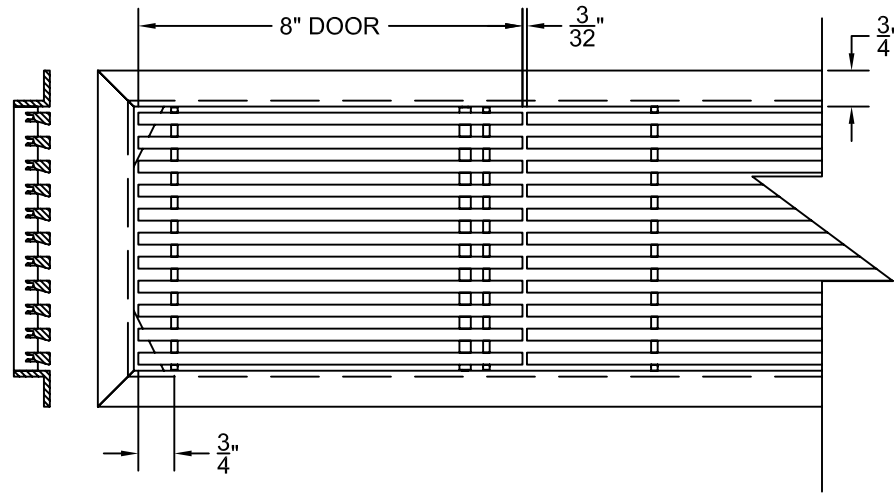

PART #

AAG200B0442 (STOCK)

SECTION VIEW: CUSTOM SCALE

DIRECTION OF GRAIN

PLAN VIEW: CUSTOM SCALE

Material: ALUMINUM

Finish: SATIN WITH CLEAR ANODIZE

Approved:

AAG200 B FRAME STOCK BAR GRILLE - OPTIONAL ACCESS DOORS

PLAN VIEW: 1/4 SCALE

LEFT SIDE DOOR

RIGHT SIDE DOOR

Material: ALUMINUM

Finish: SATIN WITH CLEAR ANODIZE

Approved:

Date: