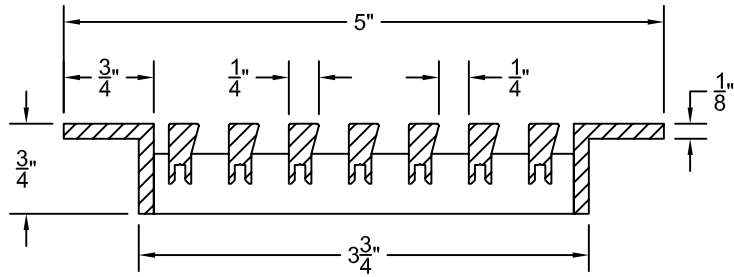

PART #

AAG200B0442 (STOCK)

SECTION VIEW: CUSTOM SCALE

DIRECTION OF GRAIN

PLAN VIEW: CUSTOM SCALE

Material: ALUMINUM

Finish: SATIN WITH CLEAR ANODIZE

Approved:

AAG200 B FRAME STOCK BAR GRILLE - OPTIONAL ACCESS DOORS

PLAN VIEW: 1/4 SCALE

LEFT SIDE DOOR

RIGHT SIDE DOOR

Material: ALUMINUM

Finish: SATIN WITH CLEAR ANODIZE

Approved:

Date: