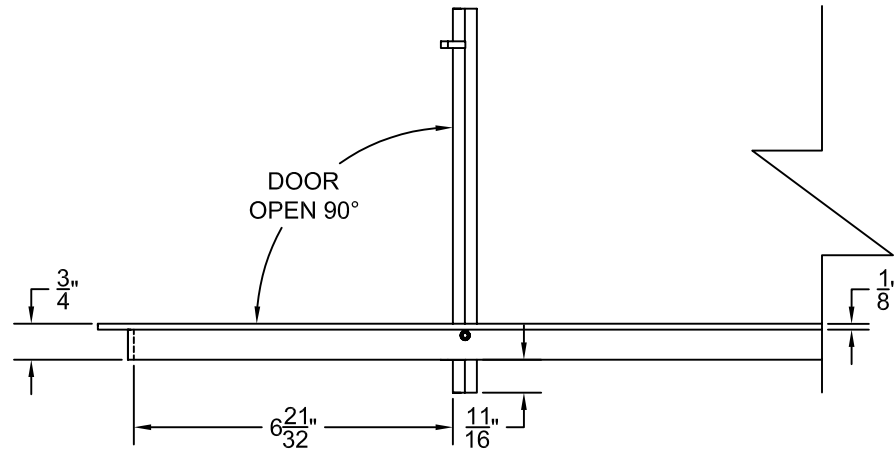

PART #

AAG200B0442 (STOCK)

SECTION VIEW: CUSTOM SCALE

DIRECTION OF GRAIN

PLAN VIEW: CUSTOM SCALE

Material: ALUMINUM

Finish: SATIN WITH CLEAR ANODIZE

Approved:

AAG200 B FRAME STOCK BAR GRILLE - OPTIONAL ACCESS DOORS

PLAN VIEW: 1/4 SCALE

LEFT SIDE DOOR

RIGHT SIDE DOOR

Material: ALUMINUM

Finish: SATIN WITH CLEAR ANODIZE

Approved:

Date: