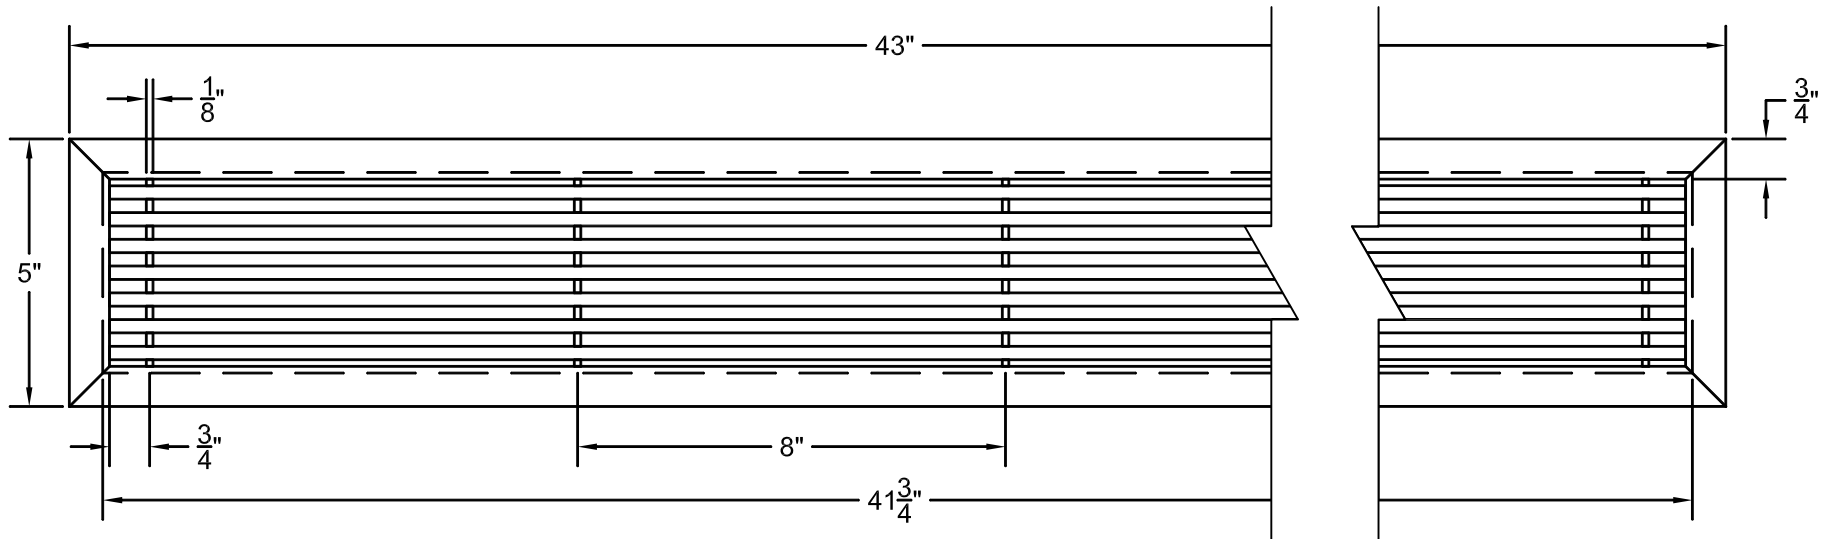

PART #

AAG200B0442 (STOCK)

SECTION VIEW: CUSTOM SCALE

DIRECTION OF GRAIN

PLAN VIEW: CUSTOM SCALE

Material: ALUMINUM

Finish: SATIN WITH CLEAR ANODIZE

Approved:

AAG200 B FRAME STOCK BAR GRILLE - OPTIONAL ACCESS DOORS

PLAN VIEW: 1/4 SCALE

LEFT SIDE DOOR

RIGHT SIDE DOOR

Material: ALUMINUM

Finish: SATIN WITH CLEAR ANODIZE

Approved:

Date: