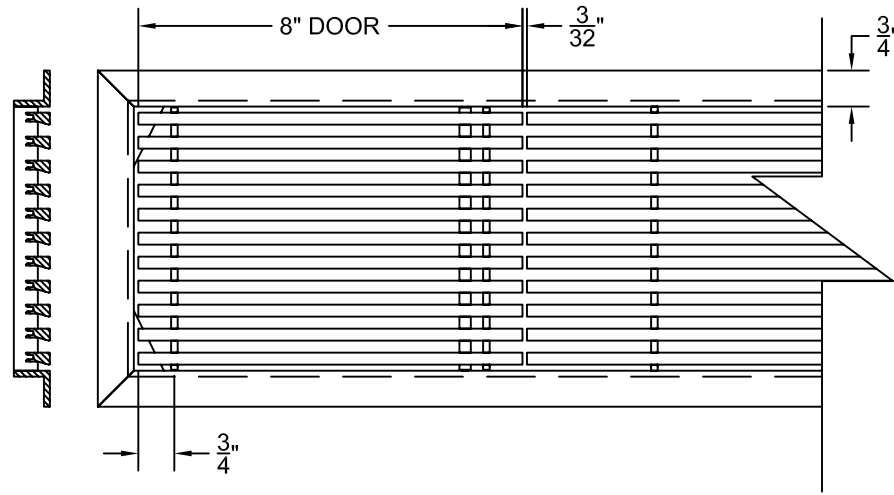

PART # **AAG200B0448 (STOCK)**

SECTION VIEW: CUSTOM SCALE

DIRECTION OF GRAIN

PLAN VIEW: CUSTOM SCALE

Material: ALUMINUM

Finish: SATIN WITH CLEAR ANODIZE

Approved:

Date:

PLAN VIEW: 1/4 SCALE

LEFT SIDE DOOR

RIGHT SIDE DOOR

Material: ALUMINUM

Finish: SATIN WITH CLEAR ANODIZE

Approved:

Date:

Custom
Architectural Grilles
& Metalwork