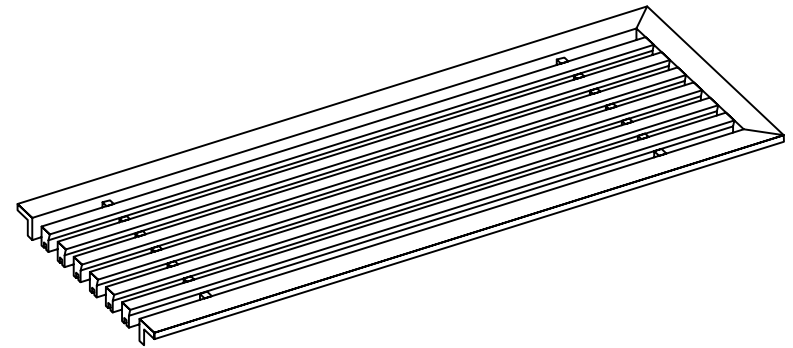

PART # **AAG200B0448 (STOCK)**

SECTION VIEW: CUSTOM SCALE

DIRECTION OF GRAIN

PLAN VIEW: CUSTOM SCALE

Material: ALUMINUM

Finish: SATIN WITH CLEAR ANODIZE

Approved:

Date:

PLAN VIEW: 1/4 SCALE

LEFT SIDE DOOR

RIGHT SIDE DOOR

Material: ALUMINUM

Finish: SATIN WITH CLEAR ANODIZE

Approved:

Date:

Custom
Architectural Grilles
& Metalwork