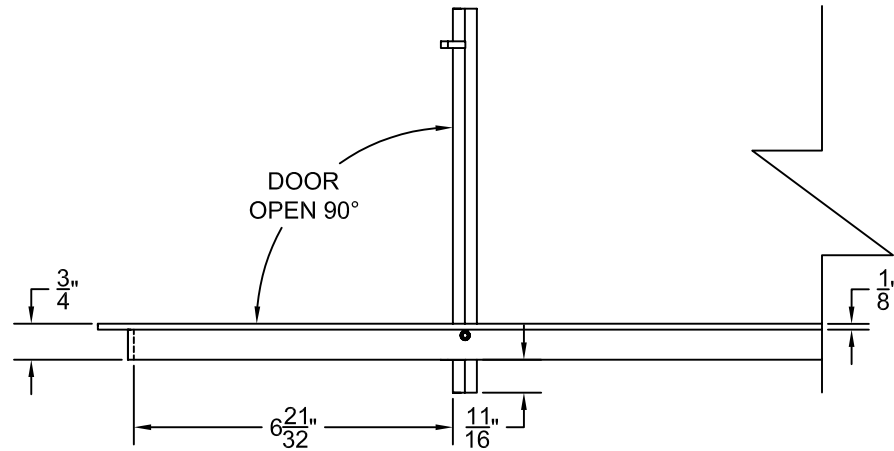

PART # **AAG200B0448 (STOCK)**

SECTION VIEW: CUSTOM SCALE

DIRECTION OF GRAIN

PLAN VIEW: CUSTOM SCALE

Material: ALUMINUM

Finish: SATIN WITH CLEAR ANODIZE

Approved:

Date:

PLAN VIEW: 1/4 SCALE

LEFT SIDE DOOR

RIGHT SIDE DOOR

Material: ALUMINUM

Finish: SATIN WITH CLEAR ANODIZE

Approved:

Date:

Custom
Architectural Grilles
& Metalwork