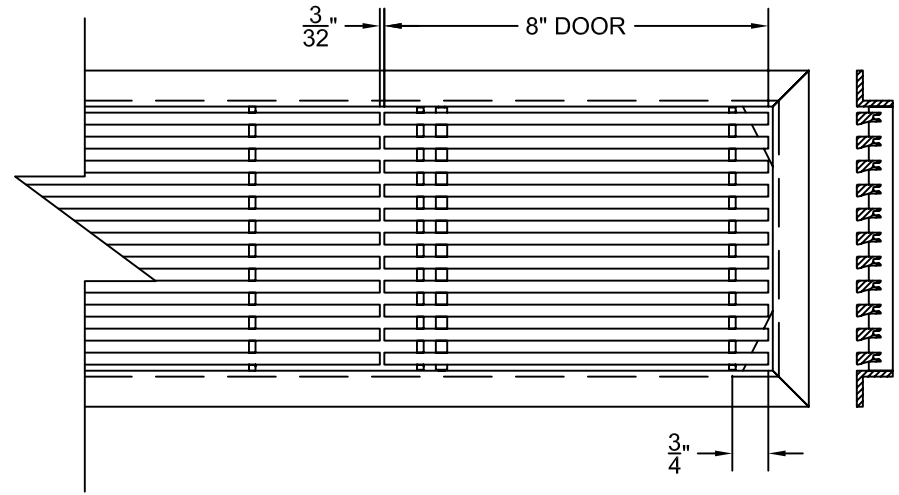

PART # **AAG200B0448 (STOCK)**

SECTION VIEW: CUSTOM SCALE

DIRECTION OF GRAIN

PLAN VIEW: CUSTOM SCALE

Material: ALUMINUM

Finish: SATIN WITH CLEAR ANODIZE

Approved:

Date:

PLAN VIEW: 1/4 SCALE

LEFT SIDE DOOR

RIGHT SIDE DOOR

Material: ALUMINUM

Finish: SATIN WITH CLEAR ANODIZE

Approved:

Date:

Custom
Architectural Grilles
& Metalwork