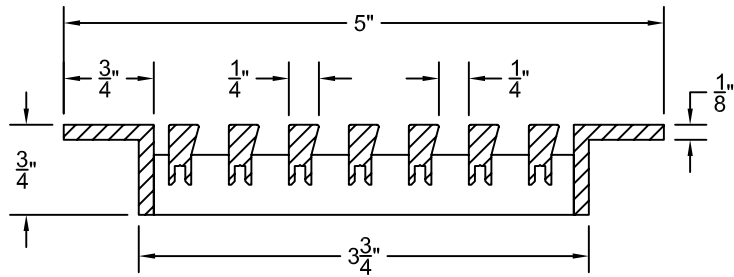

PART # **AAG200B0448 (STOCK)**

SECTION VIEW: CUSTOM SCALE

DIRECTION OF GRAIN

PLAN VIEW: CUSTOM SCALE

Material: ALUMINUM

Finish: SATIN WITH CLEAR ANODIZE

Approved:

Date:

PLAN VIEW: 1/4 SCALE

LEFT SIDE DOOR

RIGHT SIDE DOOR

Material: ALUMINUM

Finish: SATIN WITH CLEAR ANODIZE

Approved:

Date:

Custom
Architectural Grilles
& Metalwork