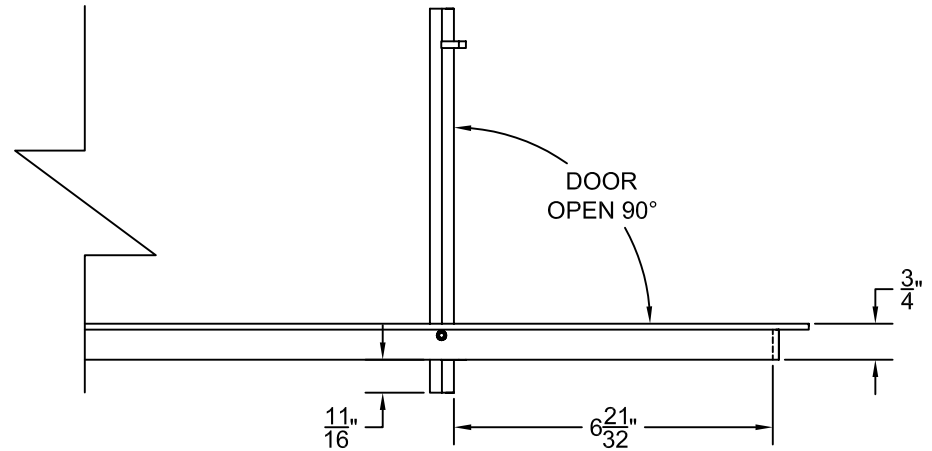

PART # **AAG200B0448 (STOCK)**

SECTION VIEW: CUSTOM SCALE

DIRECTION OF GRAIN

PLAN VIEW: CUSTOM SCALE

Material: ALUMINUM

Finish: SATIN WITH CLEAR ANODIZE

Approved:

Date:

PLAN VIEW: 1/4 SCALE

LEFT SIDE DOOR

RIGHT SIDE DOOR

Material: ALUMINUM

Finish: SATIN WITH CLEAR ANODIZE

Approved:

Date:

Custom
Architectural Grilles
& Metalwork