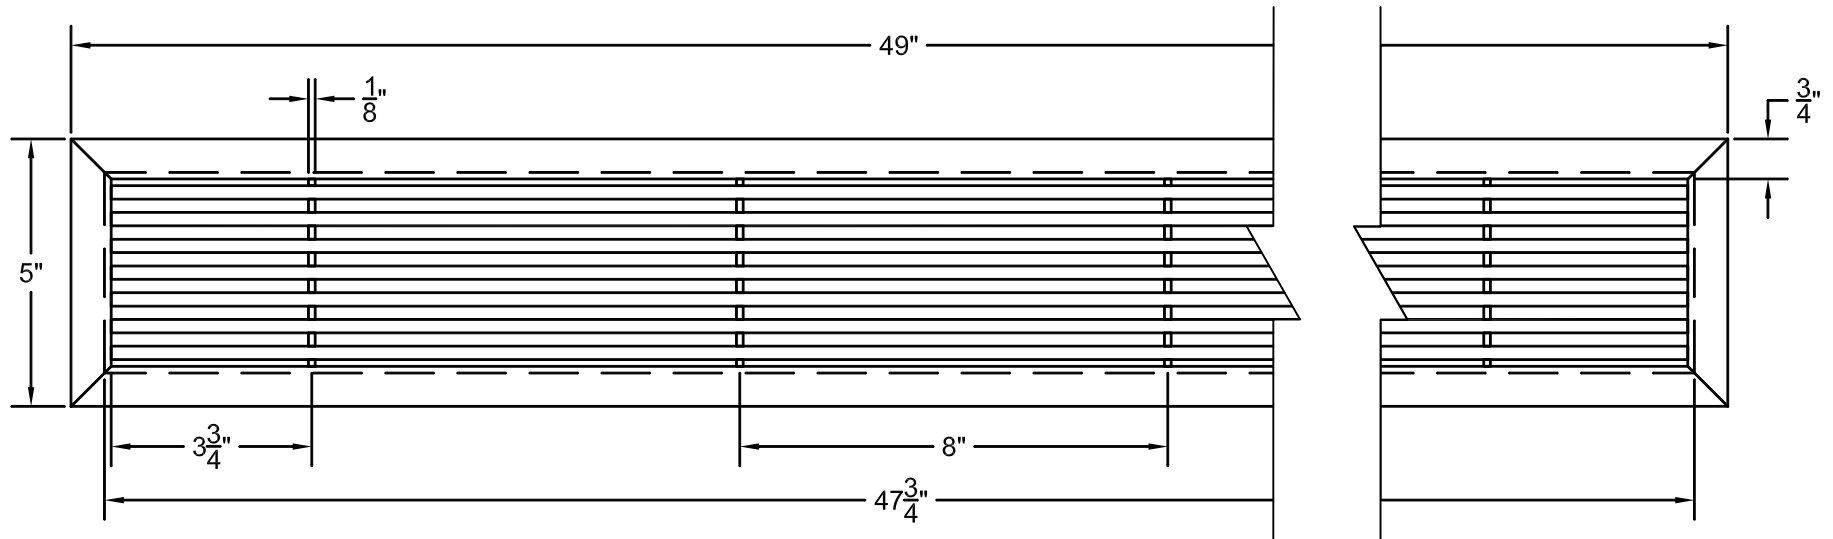

PART # **AAG200B0448 (STOCK)**

SECTION VIEW: CUSTOM SCALE

DIRECTION OF GRAIN

PLAN VIEW: CUSTOM SCALE

Material: ALUMINUM

Finish: SATIN WITH CLEAR ANODIZE

Approved:

Date:

PLAN VIEW: 1/4 SCALE

LEFT SIDE DOOR

RIGHT SIDE DOOR

Material: ALUMINUM

Finish: SATIN WITH CLEAR ANODIZE

Approved:

Date:

Custom
Architectural Grilles
& Metalwork