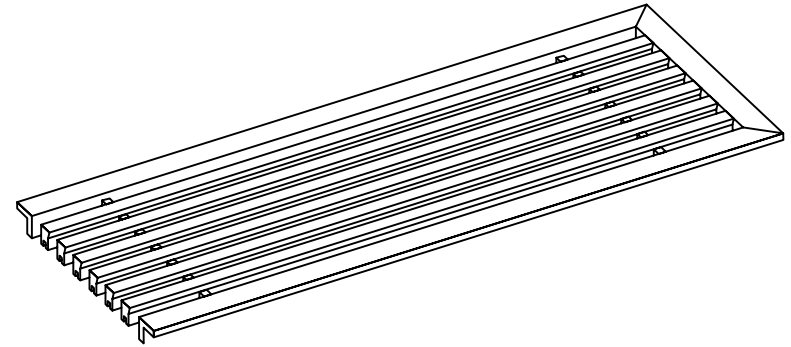

PART # **AAG200B0524 (STOCK)**

SECTION VIEW: CUSTOM SCALE

DIRECTION OF GRAIN

PLAN VIEW: CUSTOM SCALE

Material: ALUMINUM

Finish: SATIN WITH CLEAR ANODIZE

Approved:

Date:

PLAN VIEW: 1/4 SCALE

LEFT SIDE DOOR

RIGHT SIDE DOOR

Material: ALUMINUM

Finish: SATIN WITH CLEAR ANODIZE

Approved:

Date:

Custom
Architectural Grilles
& Metalwork