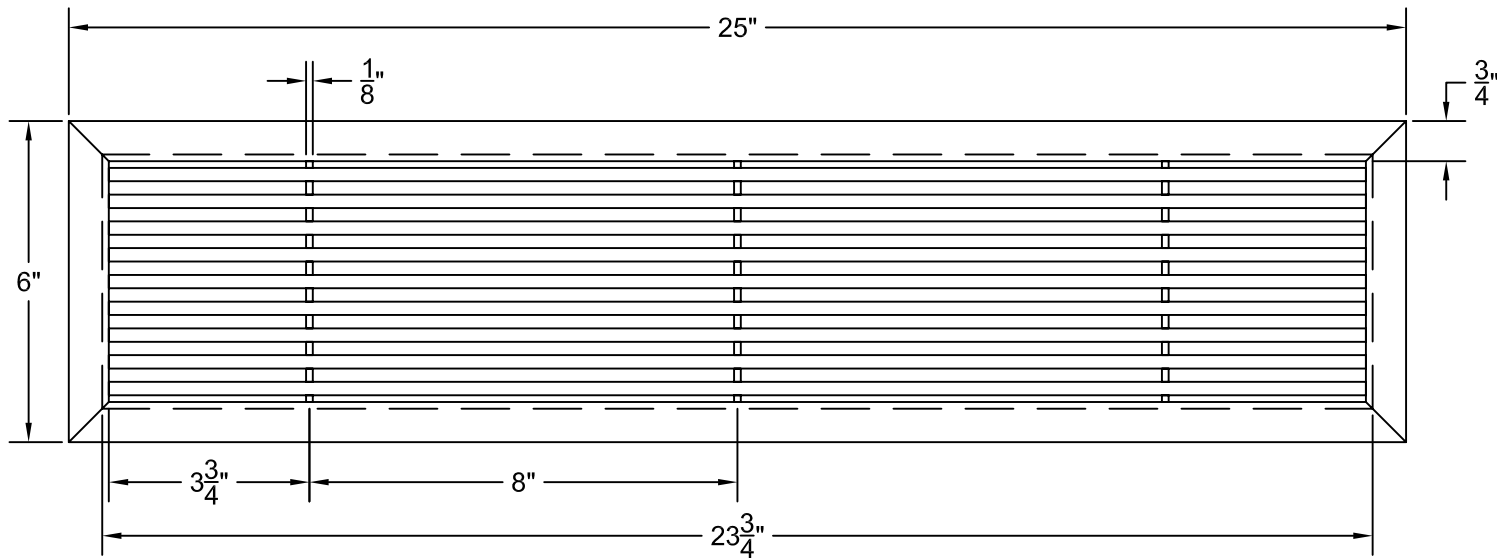

PART # **AAG200B0524 (STOCK)**

SECTION VIEW: CUSTOM SCALE

DIRECTION OF GRAIN

PLAN VIEW: CUSTOM SCALE

Material: ALUMINUM

Finish: SATIN WITH CLEAR ANODIZE

Approved:

Date:

PLAN VIEW: 1/4 SCALE

LEFT SIDE DOOR

RIGHT SIDE DOOR

Material: ALUMINUM

Finish: SATIN WITH CLEAR ANODIZE

Approved:

Date:

Custom
Architectural Grilles
& Metalwork