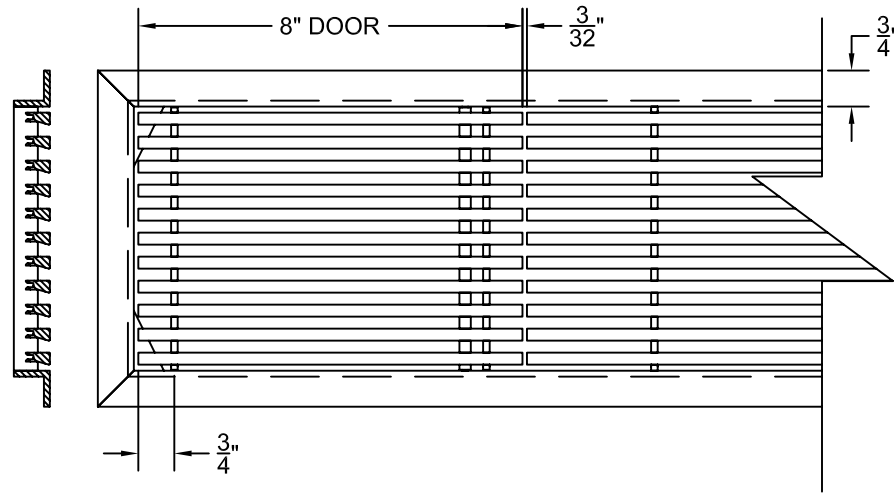

PART # **AAG200B0524 (STOCK)**

SECTION VIEW: CUSTOM SCALE

DIRECTION OF GRAIN

PLAN VIEW: CUSTOM SCALE

Material: ALUMINUM

Finish: SATIN WITH CLEAR ANODIZE

Approved:

Date:

PLAN VIEW: 1/4 SCALE

LEFT SIDE DOOR

RIGHT SIDE DOOR

Material: ALUMINUM

Finish: SATIN WITH CLEAR ANODIZE

Approved:

Date:

Custom
Architectural Grilles
& Metalwork