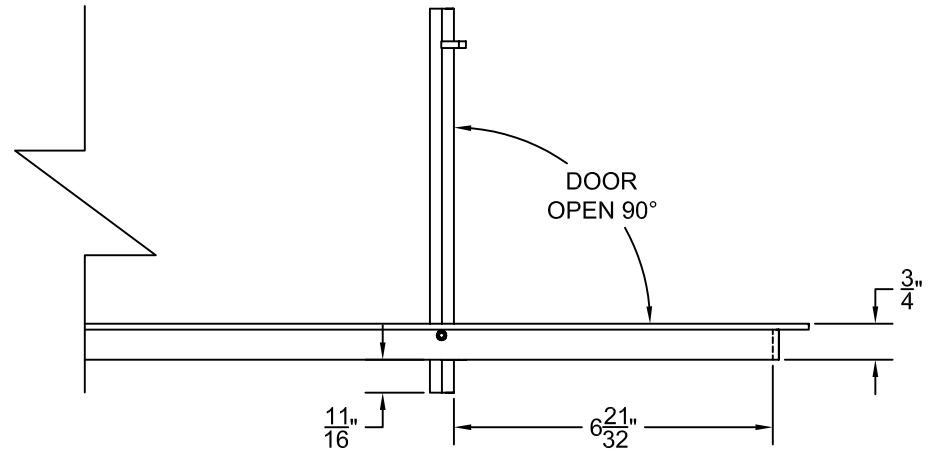

PART # **AAG200B0524 (STOCK)**

SECTION VIEW: CUSTOM SCALE

DIRECTION OF GRAIN

PLAN VIEW: CUSTOM SCALE

Material: ALUMINUM

Finish: SATIN WITH CLEAR ANODIZE

Approved:

Date:

PLAN VIEW: 1/4 SCALE

LEFT SIDE DOOR

RIGHT SIDE DOOR

Material: ALUMINUM

Finish: SATIN WITH CLEAR ANODIZE

Approved:

Date:

Custom
Architectural Grilles
& Metalwork