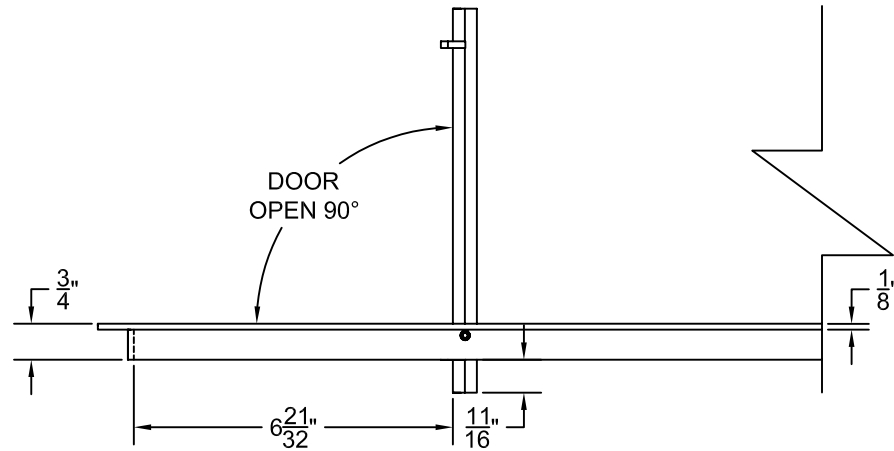

PART # **AAG200B0524 (STOCK)**

SECTION VIEW: CUSTOM SCALE

DIRECTION OF GRAIN

PLAN VIEW: CUSTOM SCALE

Material: ALUMINUM

Finish: SATIN WITH CLEAR ANODIZE

Approved:

Date:

PLAN VIEW: 1/4 SCALE

LEFT SIDE DOOR

RIGHT SIDE DOOR

Material: ALUMINUM

Finish: SATIN WITH CLEAR ANODIZE

Approved:

Date:

Custom
Architectural Grilles
& Metalwork