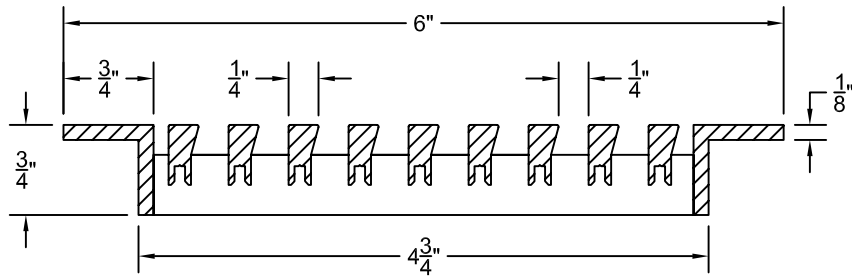

PART # **AAG200B0524 (STOCK)**

SECTION VIEW: CUSTOM SCALE

DIRECTION OF GRAIN

PLAN VIEW: CUSTOM SCALE

Material: ALUMINUM

Finish: SATIN WITH CLEAR ANODIZE

Approved:

Date:

PLAN VIEW: 1/4 SCALE

LEFT SIDE DOOR

RIGHT SIDE DOOR

Material: ALUMINUM

Finish: SATIN WITH CLEAR ANODIZE

Approved:

Date:

Custom
Architectural Grilles
& Metalwork