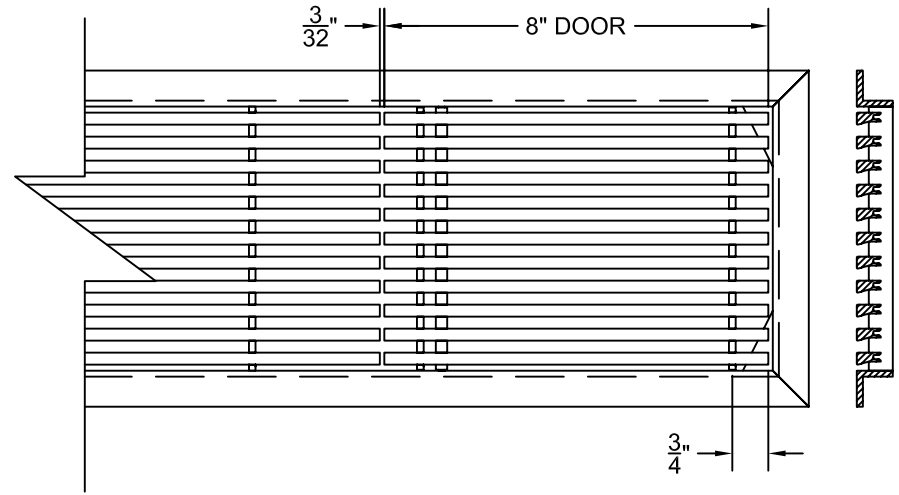

PART # **AAG200B0524 (STOCK)**

SECTION VIEW: CUSTOM SCALE

DIRECTION OF GRAIN

PLAN VIEW: CUSTOM SCALE

Material: ALUMINUM

Finish: SATIN WITH CLEAR ANODIZE

Approved:

Date:

PLAN VIEW: 1/4 SCALE

LEFT SIDE DOOR

RIGHT SIDE DOOR

Material: ALUMINUM

Finish: SATIN WITH CLEAR ANODIZE

Approved:

Date:

Custom
Architectural Grilles
& Metalwork