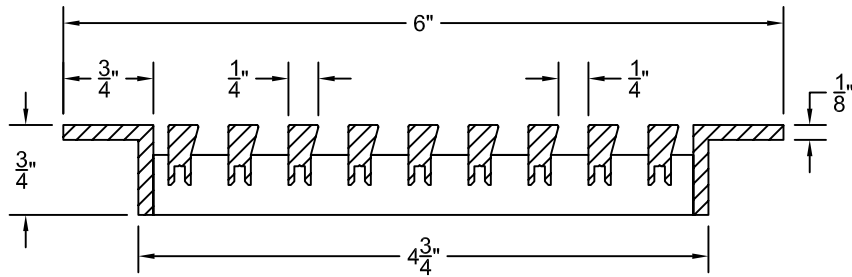

PART # **AAG200B0530 (STOCK)**

DIRECTION OF GRAIN

Material: ALUMINUM

Finish: SATIN WITH CLEAR ANODIZE

Approved:

Date:

Custom
Architectural Grilles
& Metalwork

ADVANCED ARCH GRILLES