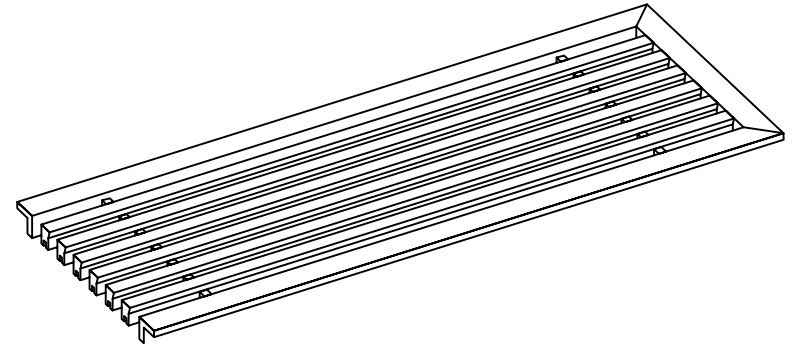

PART # **AAG200B0530 (STOCK)**

DIRECTION OF GRAIN

Material: ALUMINUM

Finish: SATIN WITH CLEAR ANODIZE

Approved:

Date:

Custom
Architectural Grilles
& Metalwork

ADVANCED ARCH GRILLES

149 Denton Avenue, New Hyde Park, NY 11040
Voice: 516-488-0628 Fax: 516-488-0728
Email: sales@agrilles.com

JOB #:

QUOTE #:

AAG200 B FRAME STOCK BAR GRILLE - OPTIONAL ACCESS DOORS

PLAN VIEW: 1/4 SCALE

LEFT SIDE DOOR