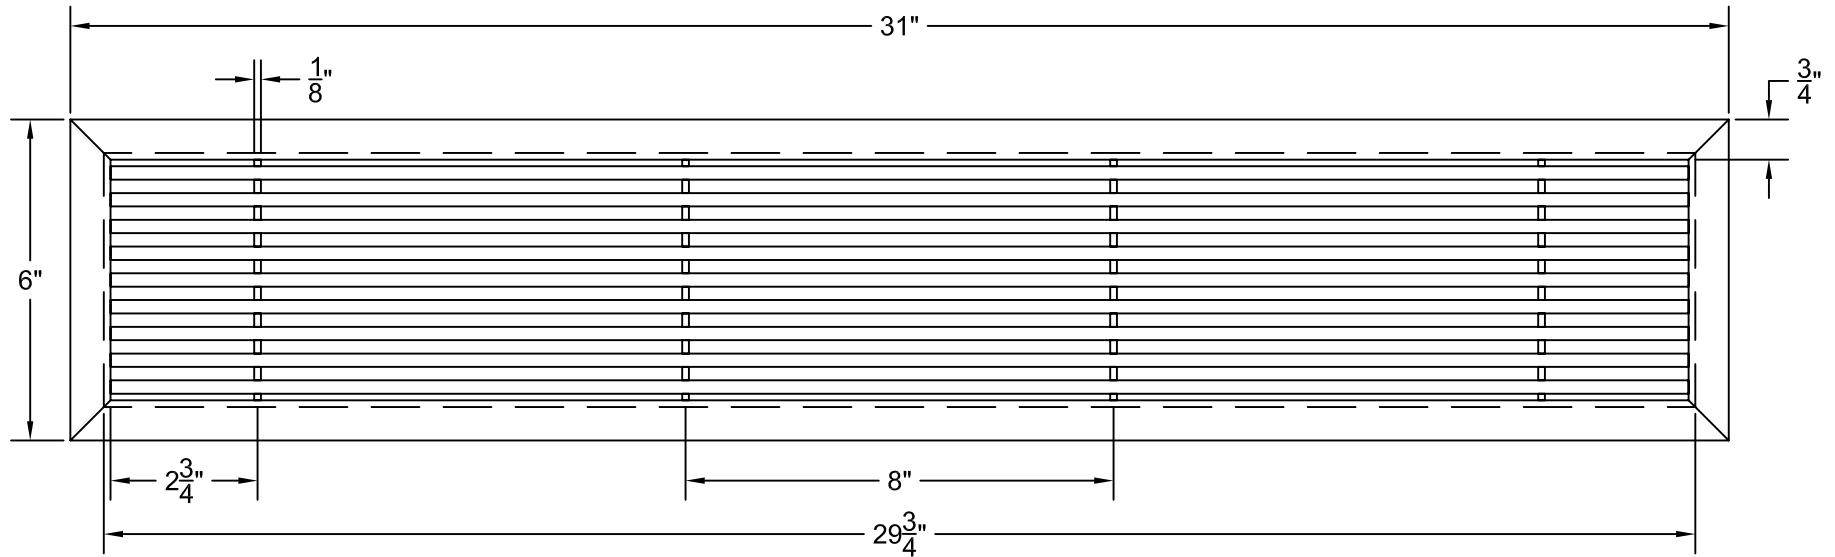

PART # **AAG200B0530 (STOCK)**

DIRECTION OF GRAIN

Material: ALUMINUM

Finish: SATIN WITH CLEAR ANODIZE

Approved:

Date:

Custom
Architectural Grilles
& Metalwork

ADVANCED ARCH GRILLES