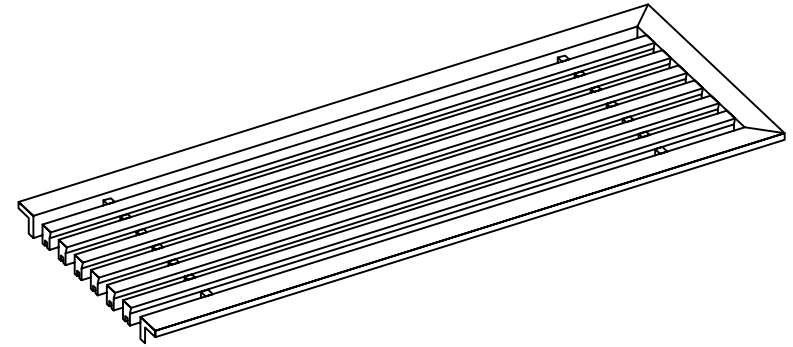

PART # **AAG200B0536 (STOCK)**

SECTION VIEW: CUSTOM SCALE

DIRECTION OF GRAIN

PLAN VIEW: CUSTOM SCALE

Material: ALUMINUM

Finish: SATIN WITH CLEAR ANODIZE

Approved:

Date:

PLAN VIEW: 1/4 SCALE

LEFT SIDE DOOR

RIGHT SIDE DOOR

Material: ALUMINUM

Finish: SATIN WITH CLEAR ANODIZE

Approved:

Date:

Custom
Architectural Grilles
& Metalwork