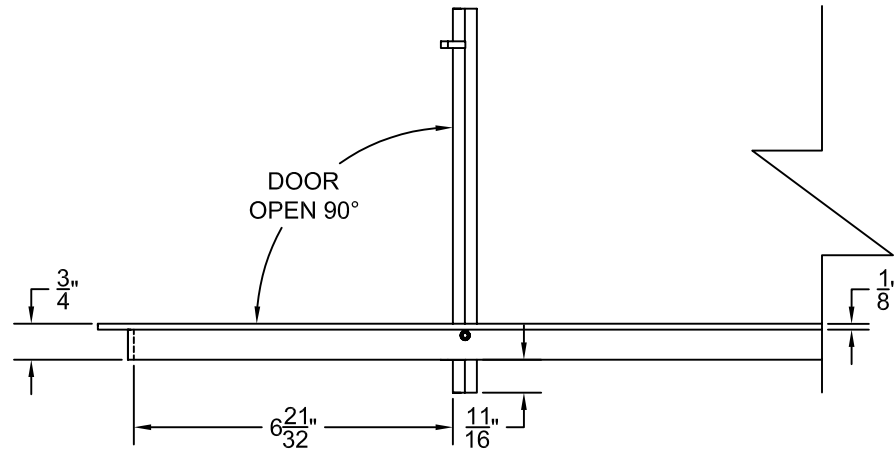

PART # **AAG200B0536 (STOCK)**

SECTION VIEW: CUSTOM SCALE

DIRECTION OF GRAIN

PLAN VIEW: CUSTOM SCALE

Material: ALUMINUM

Finish: SATIN WITH CLEAR ANODIZE

Approved:

Date:

PLAN VIEW: 1/4 SCALE

LEFT SIDE DOOR

RIGHT SIDE DOOR

Material: ALUMINUM

Finish: SATIN WITH CLEAR ANODIZE

Approved:

Date:

Custom
Architectural Grilles
& Metalwork