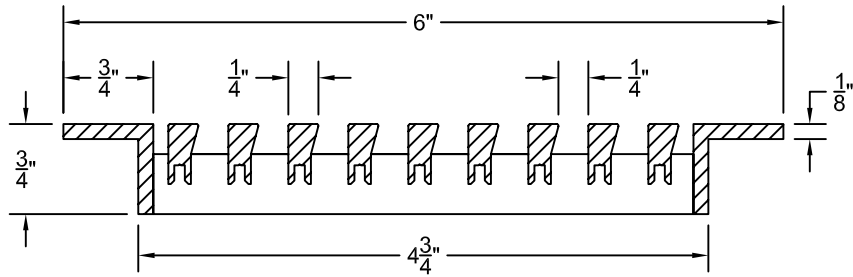

PART # **AAG200B0536 (STOCK)**

SECTION VIEW: CUSTOM SCALE

DIRECTION OF GRAIN

PLAN VIEW: CUSTOM SCALE

Material: ALUMINUM

Finish: SATIN WITH CLEAR ANODIZE

Approved:

Date:

PLAN VIEW: 1/4 SCALE

LEFT SIDE DOOR

RIGHT SIDE DOOR

Material: ALUMINUM

Finish: SATIN WITH CLEAR ANODIZE

Approved:

Date:

Custom
Architectural Grilles
& Metalwork