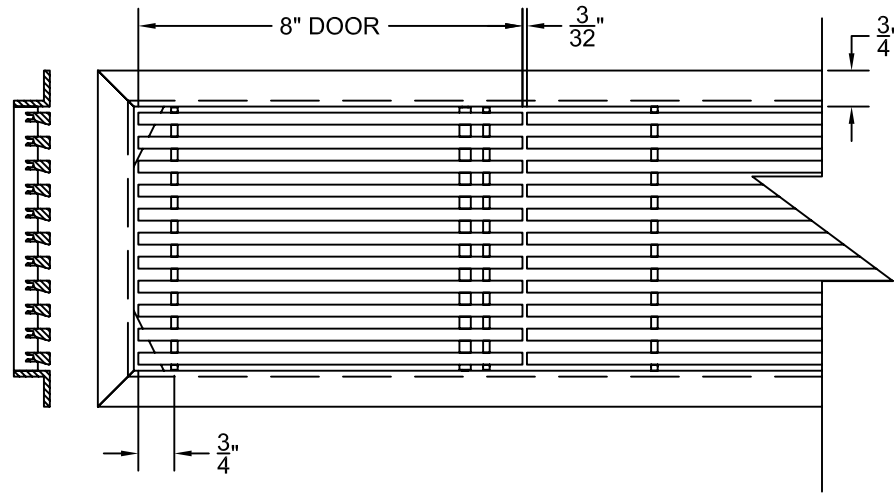

PART # **AAG200B0536 (STOCK)**

SECTION VIEW: CUSTOM SCALE

DIRECTION OF GRAIN

PLAN VIEW: CUSTOM SCALE

Material: ALUMINUM

Finish: SATIN WITH CLEAR ANODIZE

Approved:

Date:

PLAN VIEW: 1/4 SCALE

LEFT SIDE DOOR

RIGHT SIDE DOOR

Material: ALUMINUM

Finish: SATIN WITH CLEAR ANODIZE

Approved:

Date:

Custom
Architectural Grilles
& Metalwork