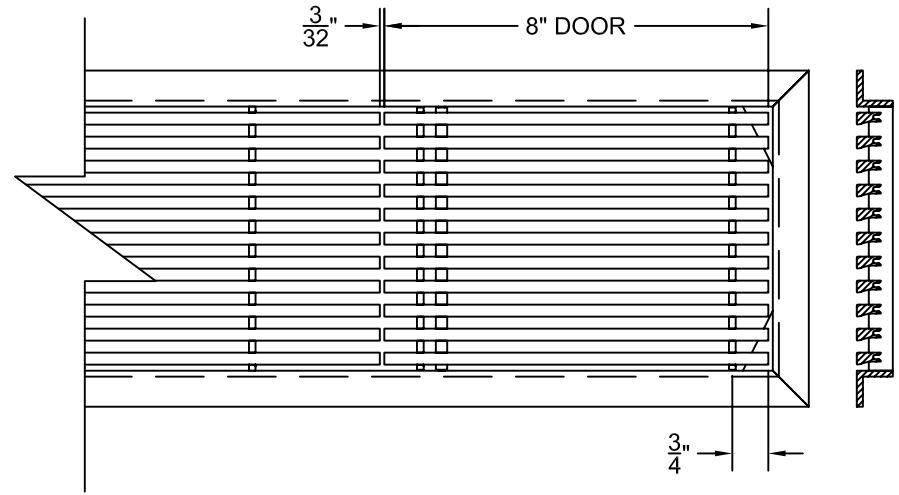

PART # **AAG200B0536 (STOCK)**

SECTION VIEW: CUSTOM SCALE

DIRECTION OF GRAIN

PLAN VIEW: CUSTOM SCALE

Material: ALUMINUM

Finish: SATIN WITH CLEAR ANODIZE

Approved:

Date:

PLAN VIEW: 1/4 SCALE

LEFT SIDE DOOR

RIGHT SIDE DOOR

Material: ALUMINUM

Finish: SATIN WITH CLEAR ANODIZE

Approved:

Date:

Custom
Architectural Grilles
& Metalwork