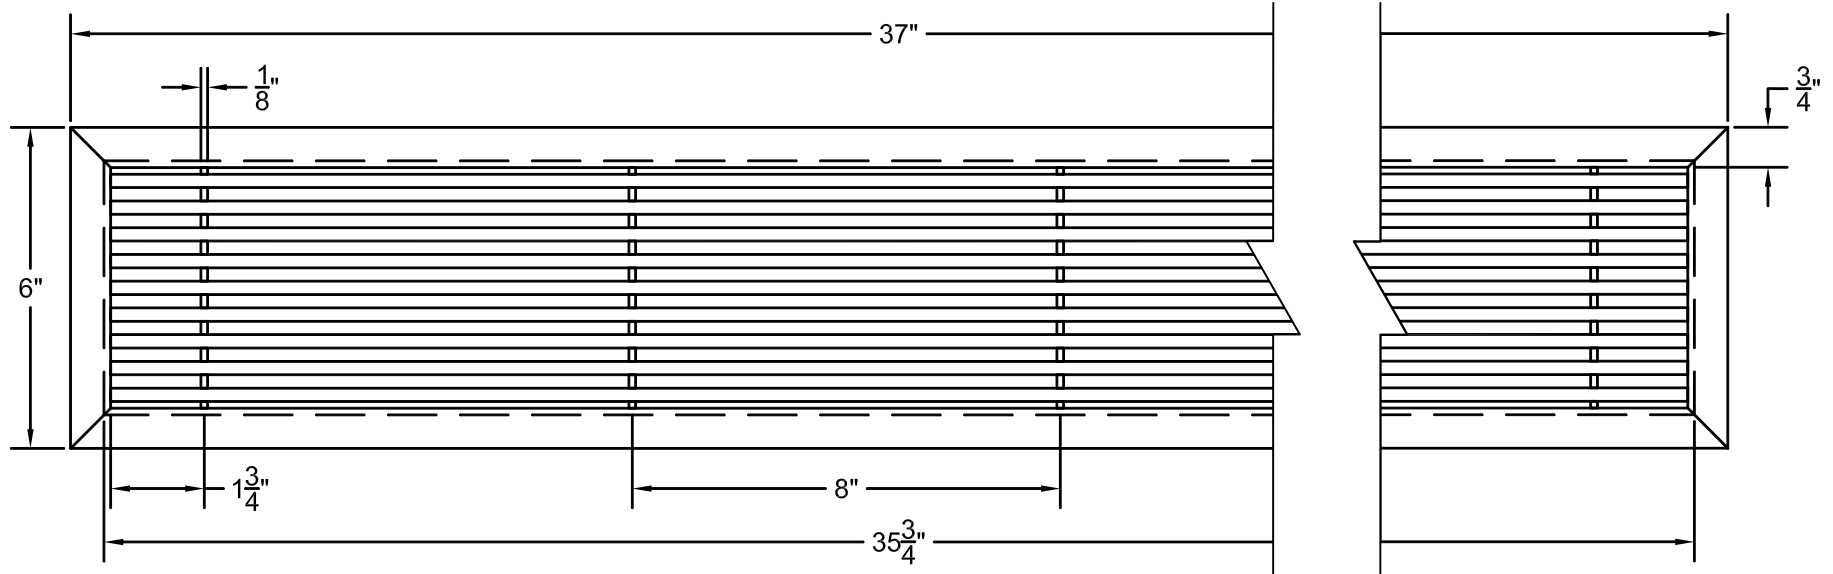

PART # **AAG200B0536 (STOCK)**

SECTION VIEW: CUSTOM SCALE

DIRECTION OF GRAIN

PLAN VIEW: CUSTOM SCALE

Material: ALUMINUM

Finish: SATIN WITH CLEAR ANODIZE

Approved:

Date:

PLAN VIEW: 1/4 SCALE

LEFT SIDE DOOR

RIGHT SIDE DOOR

Material: ALUMINUM

Finish: SATIN WITH CLEAR ANODIZE

Approved:

Date:

Custom
Architectural Grilles
& Metalwork