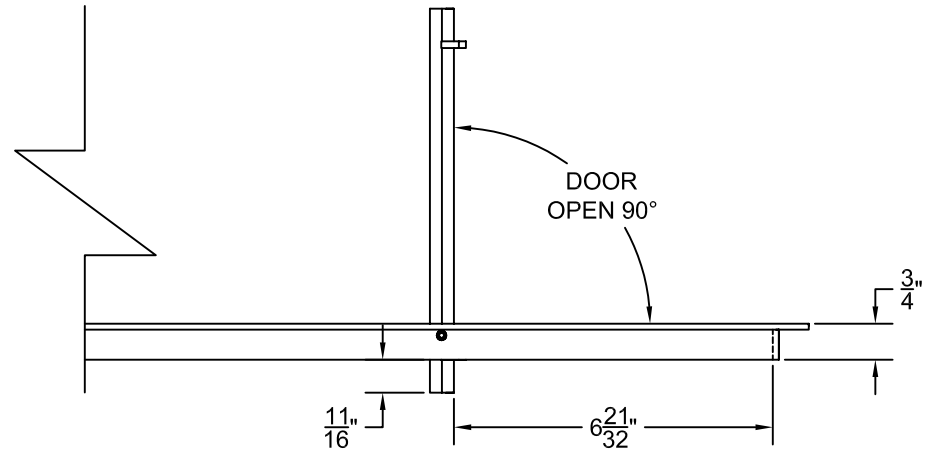

PART # **AAG200B0536 (STOCK)**

SECTION VIEW: CUSTOM SCALE

DIRECTION OF GRAIN

PLAN VIEW: CUSTOM SCALE

Material: ALUMINUM

Finish: SATIN WITH CLEAR ANODIZE

Approved:

Date:

PLAN VIEW: 1/4 SCALE

LEFT SIDE DOOR

RIGHT SIDE DOOR

Material: ALUMINUM

Finish: SATIN WITH CLEAR ANODIZE

Approved:

Date:

Custom
Architectural Grilles
& Metalwork