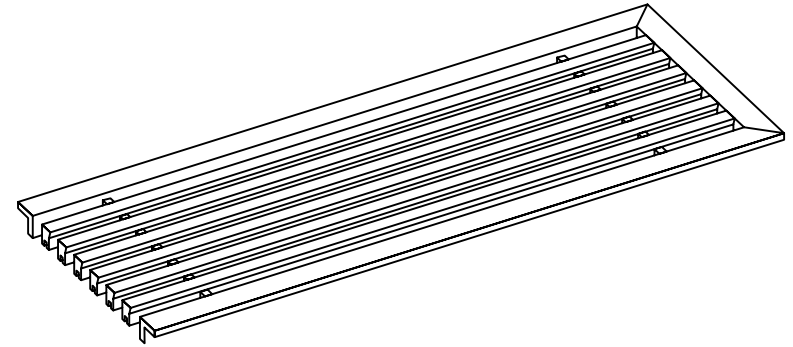

PART # **AAG200B0542 (STOCK)**

DIRECTION OF GRAIN

Material: ALUMINUM

Finish: SATIN WITH CLEAR ANODIZE

Approved:

Date:

Custom
Architectural Grilles
& Metalwork

ADVANCED ARCH GRILLES

149 Denton Avenue, New Hyde Park, NY 11040
Voice: 516-488-0628 Fax: 516-488-0728
Email: sales@aagrilles.com

JOB #:

QUOTE #:

AAG200 B FRAME STOCK BAR GRILLE - OPTIONAL ACCESS DOORS

PLAN VIEW: 1/4 SCALE

LEFT SIDE DOOR

RIGHT SIDE DOOR

Material: ALUMINUM

Finish: SATIN WITH CLEAR ANODIZE

Approved:

Date:

Custom
Architectural Grilles
& Metalwork

ADVANCED ARCH GRILLES

149 Denton Avenue, New Hyde Park, NY 11040