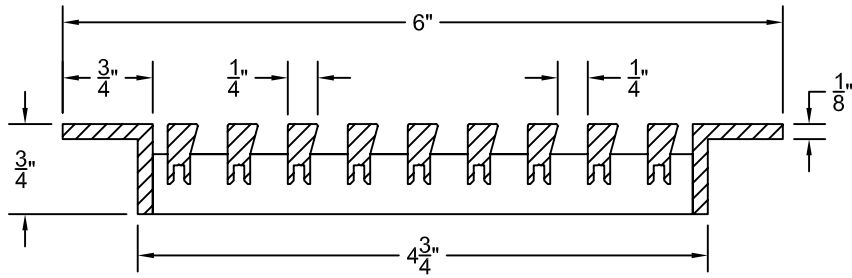

PART # **AAG200B0542 (STOCK)**

DIRECTION OF GRAIN

Material: ALUMINUM

Finish: SATIN WITH CLEAR ANODIZE

Approved:

Date:

Custom
Architectural Grilles
& Metalwork

ADVANCED ARCH GRILLES

RIGHT SIDE DOOR

Material: ALUMINUM

Finish: SATIN WITH CLEAR ANODIZE

Approved:

Date:

Custom
Architectural Grilles
& Metalwork

ADVANCED ARCH GRILLES

149 Denton Avenue, New Hyde Park, NY 11040