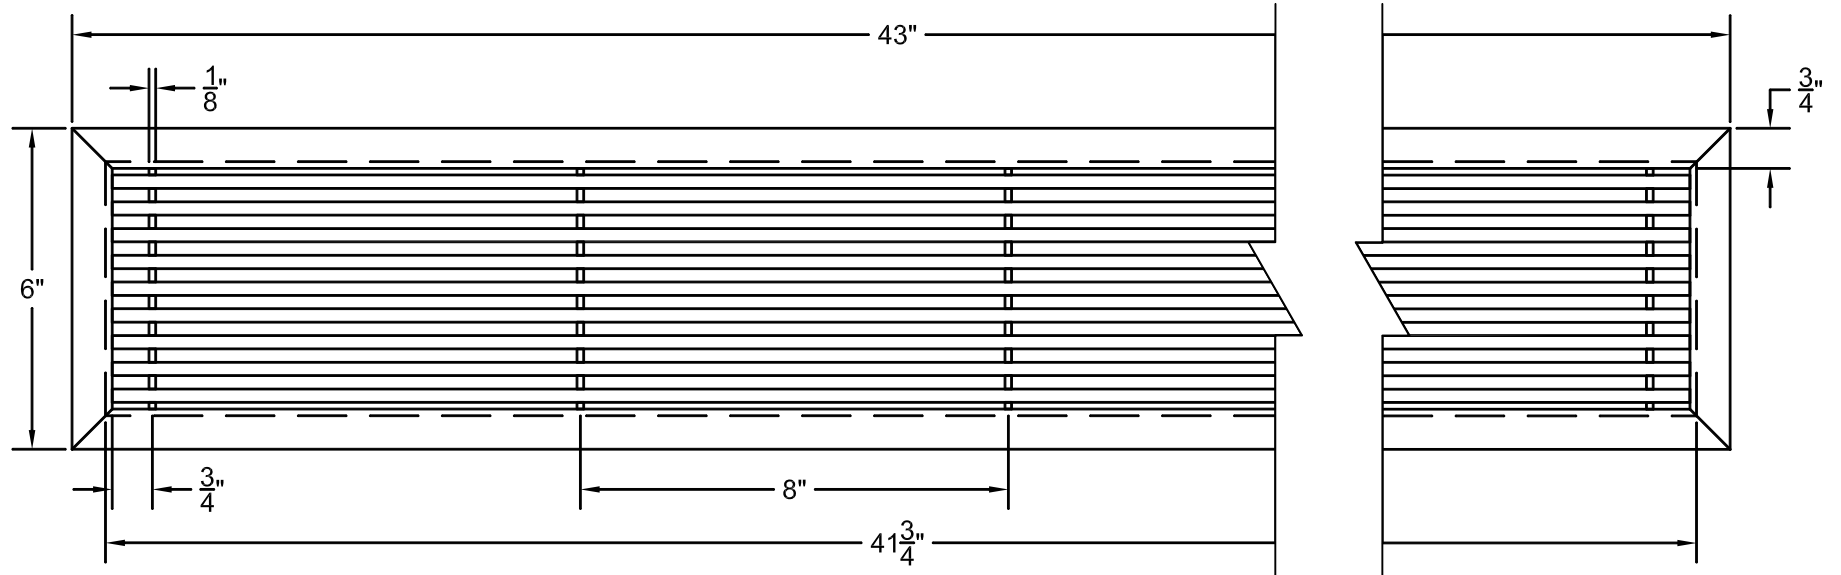

PART # **AAG200B0542 (STOCK)**

DIRECTION OF GRAIN

Material: ALUMINUM

Finish: SATIN WITH CLEAR ANODIZE

Approved:

Date:

Custom
Architectural Grilles
& Metalwork

ADVANCED ARCH GRILLES