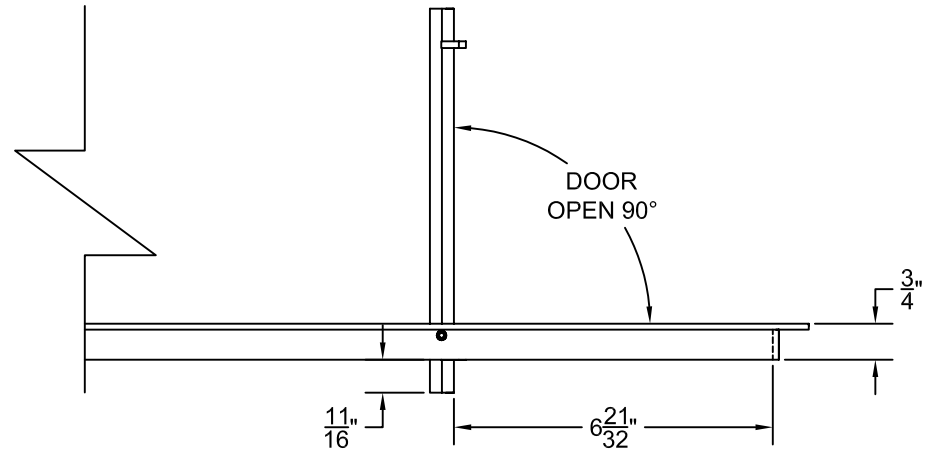

RIGHT SIDE DOOR

Material: ALUMINUM

Finish: SATIN WITH CLEAR ANODIZE

Approved:

Date:

Custom
Architectural Grilles
& Metalwork

ADVANCED ARCH GRILLES

149 Denton Avenue, New Hyde Park, NY 11040
Voice: 516-488-0628 Fax: 516-488-0728
Email: sales@aagrilles.com

JOB #:

QUOTE #: