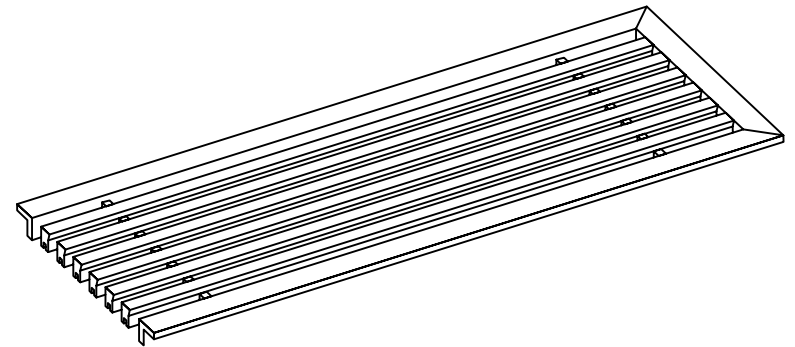

**PART # AAG200B0630 (STOCK)**

**DIRECTION OF GRAIN**

Material: ALUMINUM

Finish: SATIN WITH CLEAR ANODIZE

Approved:

Date:

Custom  
Architectural Grilles  
& Metalwork

**ADVANCED ARCH GRILLES**

149 Denton Avenue, New Hyde Park, NY 11040  
 Voice: 516-488-0628 Fax: 516-488-0728  
 Email: sales@agrilles.com

JOB #:

QUOTE #:

**AAG200 B FRAME STOCK BAR GRILLE - OPTIONAL ACCESS DOORS**

**PLAN VIEW: 1/4 SCALE**