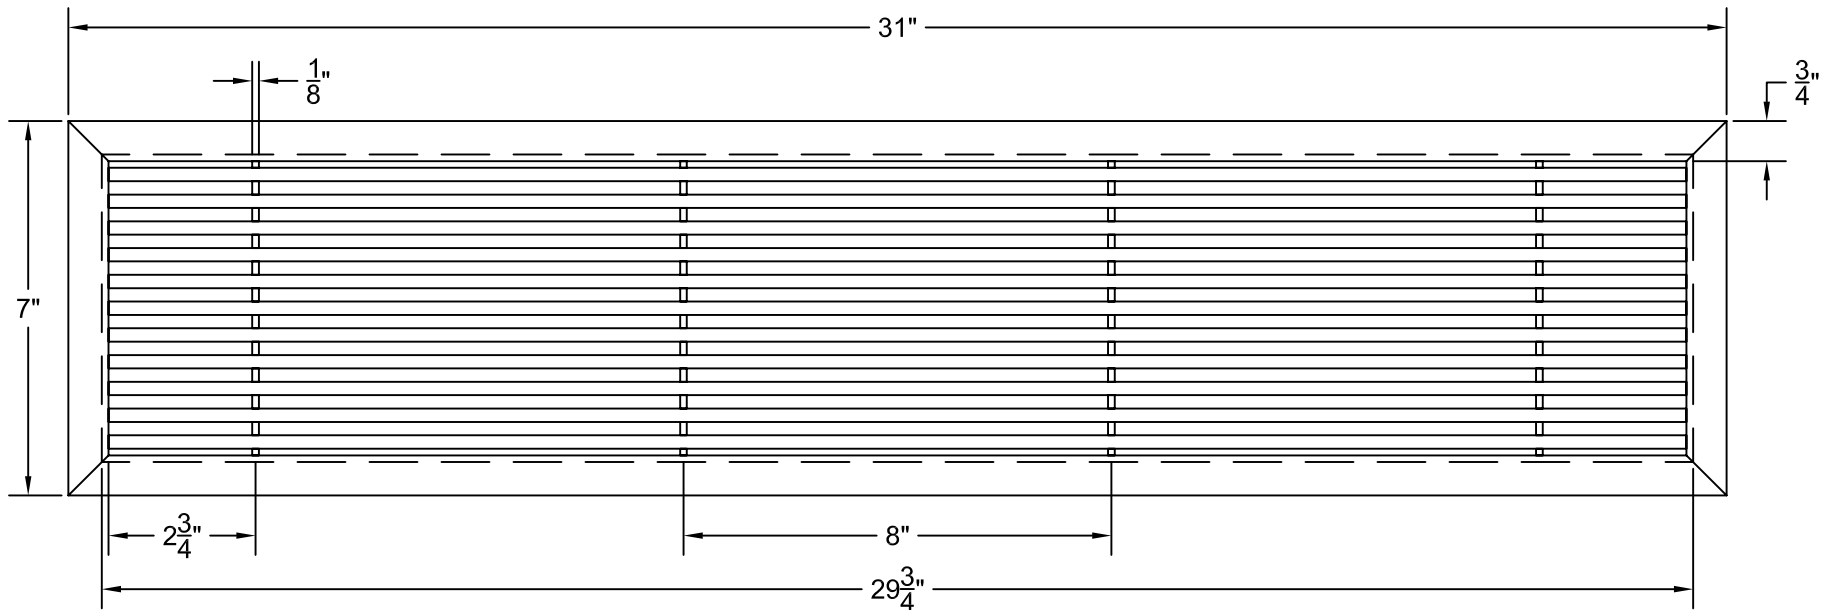

**PART # AAG200B0630 (STOCK)**

**DIRECTION OF GRAIN**

Material: ALUMINUM

Finish: SATIN WITH CLEAR ANODIZE

Approved:

Date:

Custom  
Architectural Grilles  
& Metalwork

**ADVANCED ARCH GRILLES**