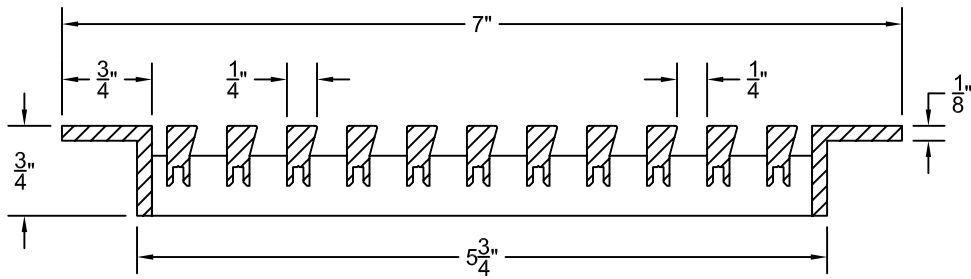

**PART # AAG200B0630 (STOCK)**

**DIRECTION OF GRAIN**

Material: ALUMINUM

Finish: SATIN WITH CLEAR ANODIZE

Approved:

Date:

Custom  
Architectural Grilles  
& Metalwork

**ADVANCED ARCH GRILLES**