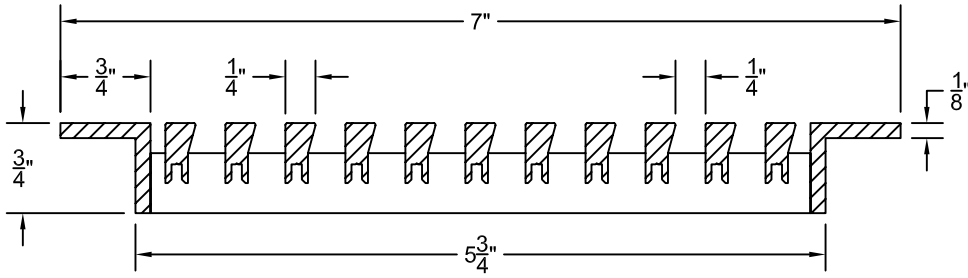

PART # **AAG200B0636 (STOCK)**

DIRECTION OF GRAIN

Material: ALUMINUM

Finish: SATIN WITH CLEAR ANODIZE

Approved:

Date:

Custom
Architectural Grilles
& Metalwork

ADVANCED ARCH GRILLES

RIGHT SIDE DOOR

Material: ALUMINUM

Finish: SATIN WITH CLEAR ANODIZE

Approved:

Date:

Custom
Architectural Grilles
& Metalwork

ADVANCED ARCH GRILLES

149 Denton Avenue, New Hyde Park, NY 11040