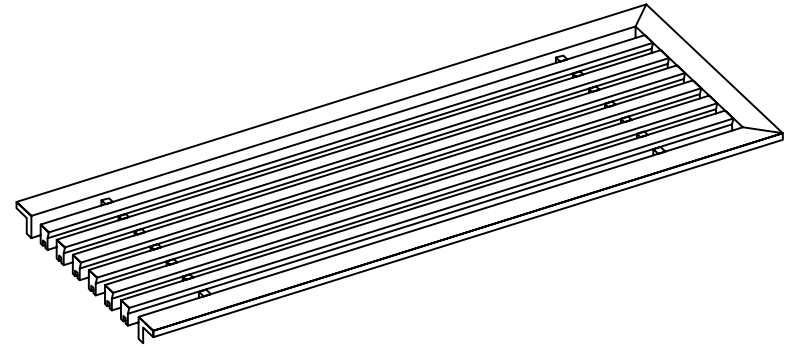

PART # **AAG200B0636 (STOCK)**

DIRECTION OF GRAIN

Material: ALUMINUM

Finish: SATIN WITH CLEAR ANODIZE

Approved:

Date:

Custom
Architectural Grilles
& Metalwork

ADVANCED ARCH GRILLES

149 Denton Avenue, New Hyde Park, NY 11040
Voice: 516-488-0628 Fax: 516-488-0728
Email: sales@agrilles.com

JOB #:

QUOTE #:

AAG200 B FRAME STOCK BAR GRILLE - OPTIONAL ACCESS DOORS

PLAN VIEW: 1/4 SCALE

LEFT SIDE DOOR

RIGHT SIDE DOOR

Material: ALUMINUM

Finish: SATIN WITH CLEAR ANODIZE

Approved:

Date:

Custom
Architectural Grilles
& Metalwork

ADVANCED ARCH GRILLES

149 Denton Avenue, New Hyde Park, NY 11040