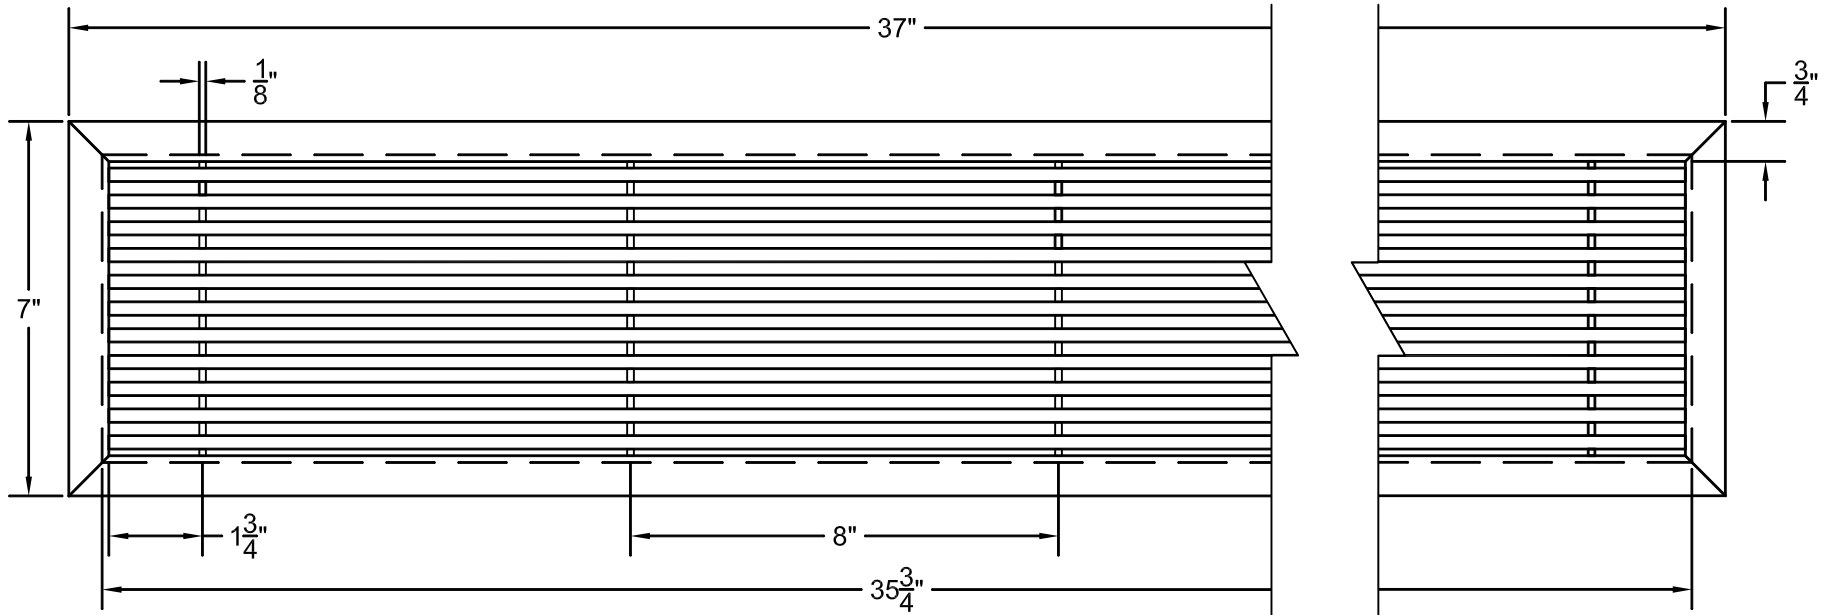

PART # **AAG200B0636 (STOCK)**

DIRECTION OF GRAIN

Material: ALUMINUM

Finish: SATIN WITH CLEAR ANODIZE

Approved:

Date:

Custom
Architectural Grilles
& Metalwork

ADVANCED ARCH GRILLES