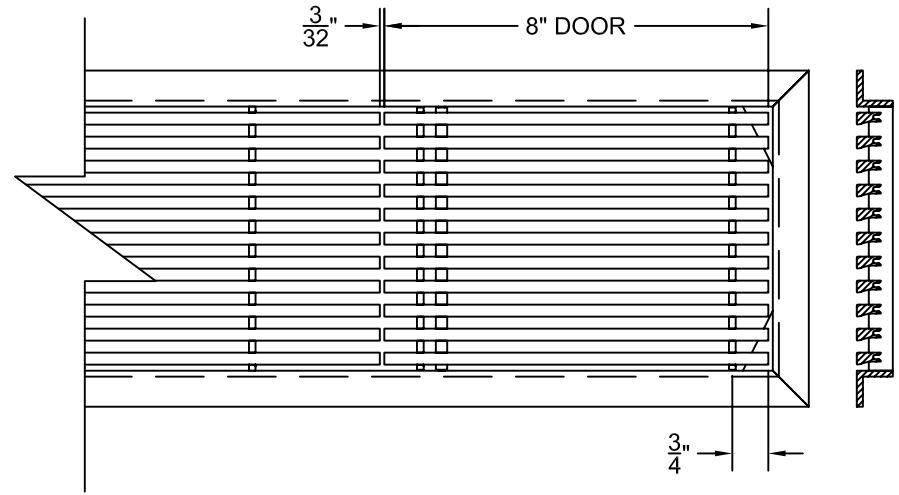

LEFT SIDE DOOR