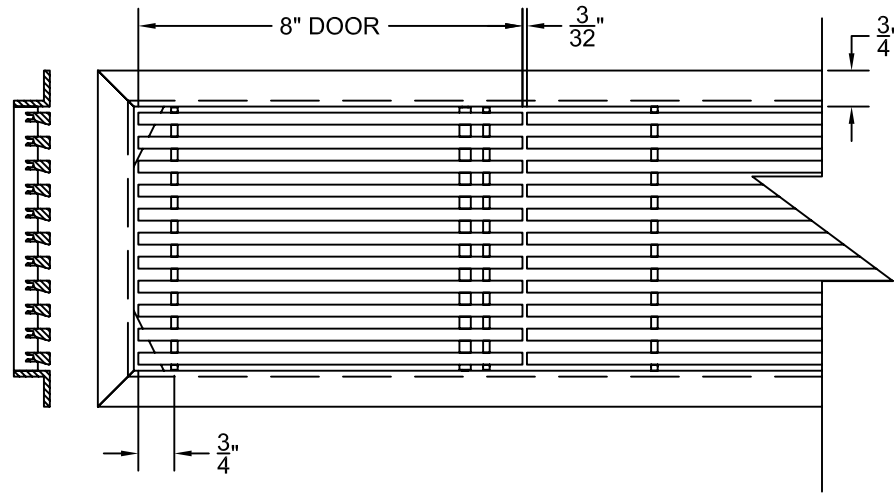

AAG200 B FRAME STOCK BAR GRILLE - OPTIONAL ACCESS DOORS

PLAN VIEW: 1/4 SCALE