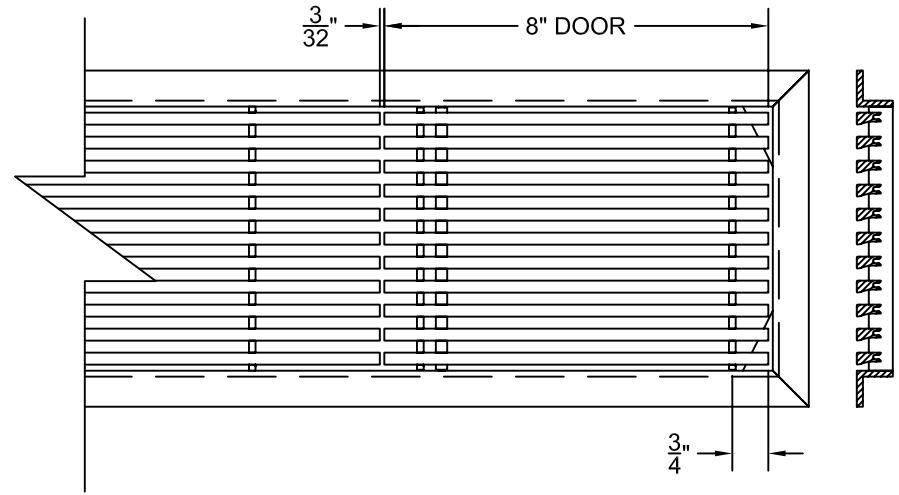

PART # **AAG200B0642 (STOCK)**

**SECTION VIEW: CUSTOM SCALE**

**DIRECTION OF GRAIN**

**PLAN VIEW: CUSTOM SCALE**

Material: ALUMINUM

Finish: SATIN WITH CLEAR ANODIZE

Approved:

Date:

# AAG200 B FRAME STOCK BAR GRILLE - OPTIONAL ACCESS DOORS

**PLAN VIEW: 1/4 SCALE**

**LEFT SIDE DOOR**

**RIGHT SIDE DOOR**

Material: ALUMINUM

Finish: SATIN WITH CLEAR ANODIZE

Approved:

Date: