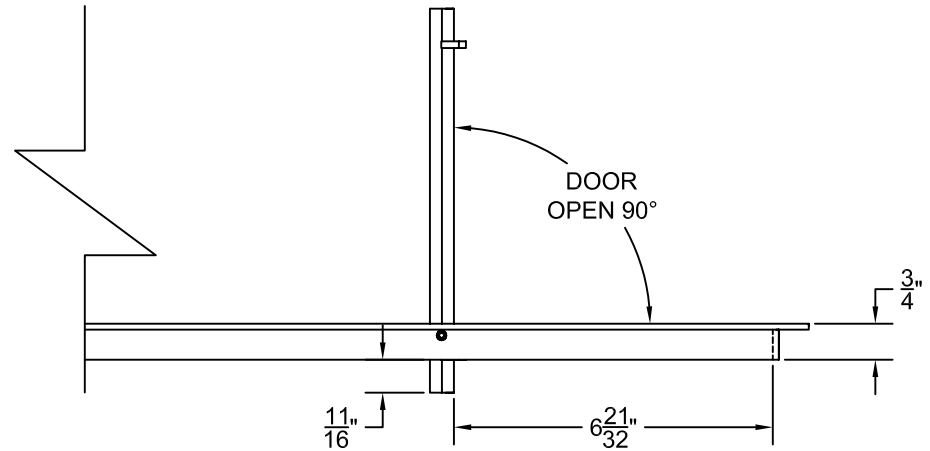

# AAG200 B FRAME STOCK BAR GRILLE - OPTIONAL ACCESS DOORS

**PLAN VIEW: 1/4 SCALE**

**LEFT SIDE DOOR**

**RIGHT SIDE DOOR**

Material: ALUMINUM

Finish: SATIN WITH CLEAR ANODIZE

Approved:

Date: