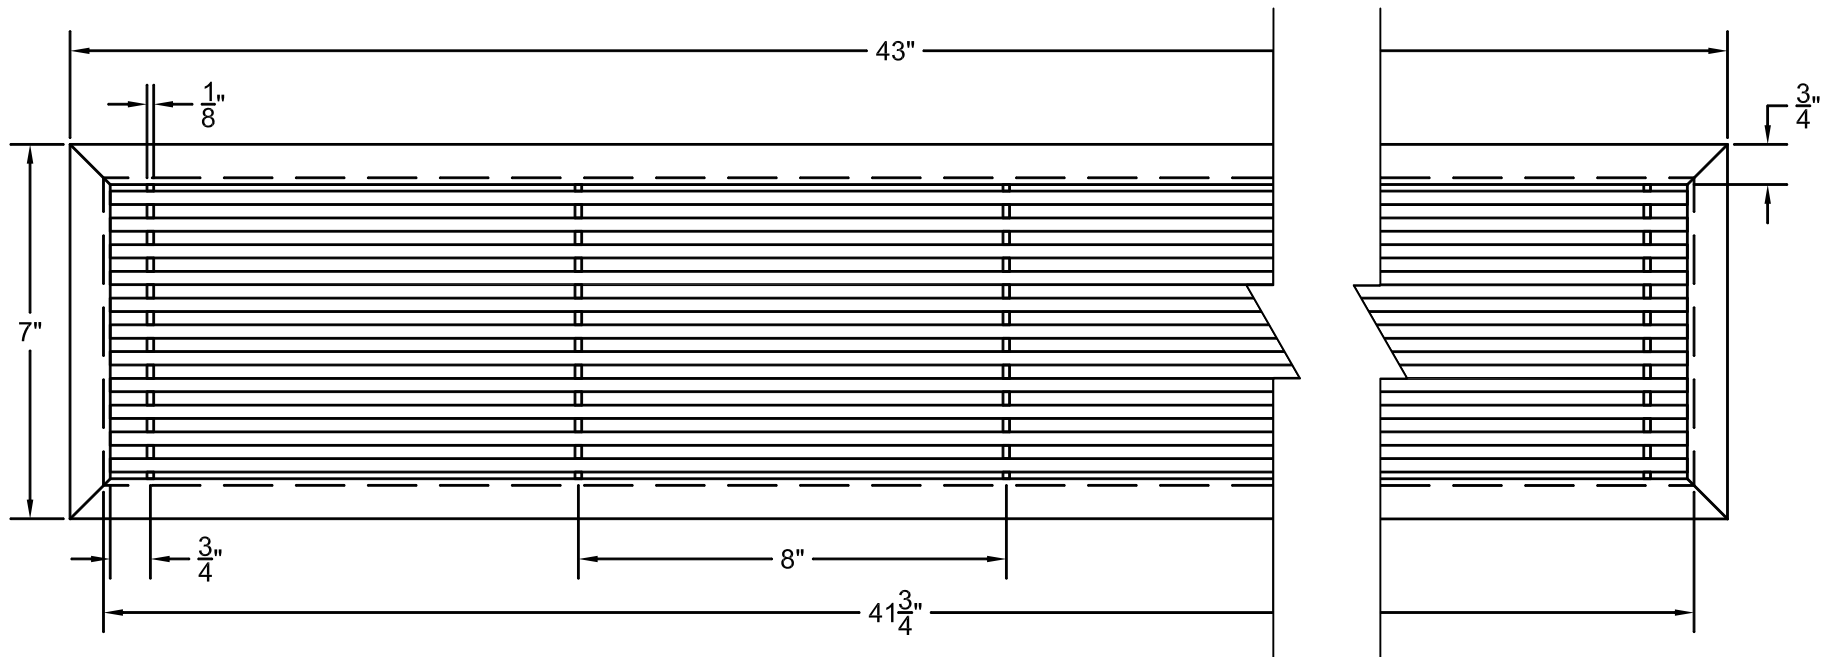

PART # **AAG200B0642 (STOCK)**

**SECTION VIEW: CUSTOM SCALE**

**DIRECTION OF GRAIN**

**PLAN VIEW: CUSTOM SCALE**

Material: ALUMINUM

Finish: SATIN WITH CLEAR ANODIZE

Approved:

Date:

# AAG200 B FRAME STOCK BAR GRILLE - OPTIONAL ACCESS DOORS

**PLAN VIEW: 1/4 SCALE**

**LEFT SIDE DOOR**

**RIGHT SIDE DOOR**

Material: ALUMINUM

Finish: SATIN WITH CLEAR ANODIZE

Approved:

Date: