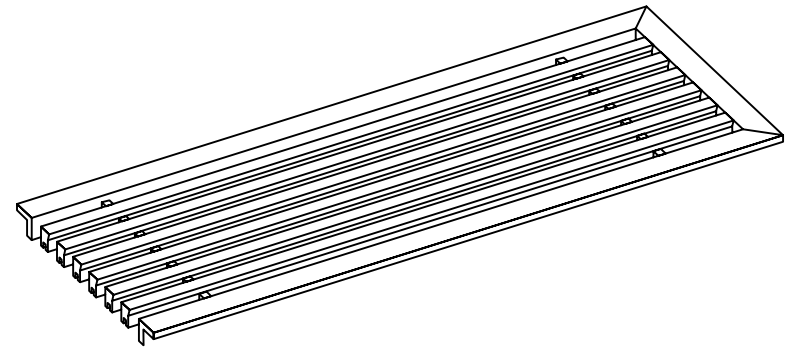

PART # **AAG200B0642 (STOCK)**

**SECTION VIEW: CUSTOM SCALE**

**DIRECTION OF GRAIN**

**PLAN VIEW: CUSTOM SCALE**

Material: ALUMINUM

Finish: SATIN WITH CLEAR ANODIZE

Approved:

Date:

# AAG200 B FRAME STOCK BAR GRILLE - OPTIONAL ACCESS DOORS

**PLAN VIEW: 1/4 SCALE**

**LEFT SIDE DOOR**

**RIGHT SIDE DOOR**

Material: ALUMINUM

Finish: SATIN WITH CLEAR ANODIZE

Approved:

Date: