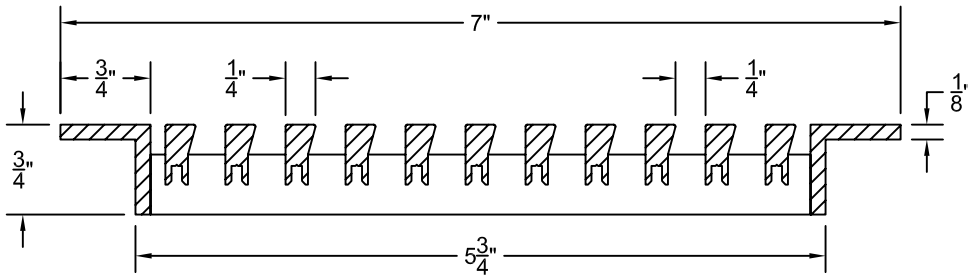

PART # **AAG200B0642 (STOCK)**

**SECTION VIEW: CUSTOM SCALE**

**DIRECTION OF GRAIN**

**PLAN VIEW: CUSTOM SCALE**

Material: ALUMINUM

Finish: SATIN WITH CLEAR ANODIZE

Approved:

Date:

# AAG200 B FRAME STOCK BAR GRILLE - OPTIONAL ACCESS DOORS

**PLAN VIEW: 1/4 SCALE**

**LEFT SIDE DOOR**

**RIGHT SIDE DOOR**

Material: ALUMINUM

Finish: SATIN WITH CLEAR ANODIZE

Approved:

Date: