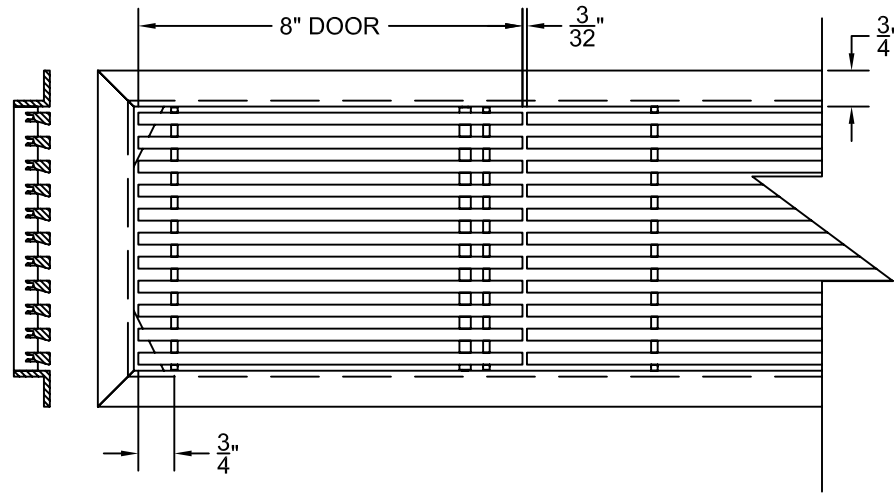

PART # **AAG200B0642 (STOCK)**

**SECTION VIEW: CUSTOM SCALE**

**DIRECTION OF GRAIN**

**PLAN VIEW: CUSTOM SCALE**

Material: ALUMINUM

Finish: SATIN WITH CLEAR ANODIZE

Approved:

Date:

# AAG200 B FRAME STOCK BAR GRILLE - OPTIONAL ACCESS DOORS

**PLAN VIEW: 1/4 SCALE**

**LEFT SIDE DOOR**

**RIGHT SIDE DOOR**

Material: ALUMINUM

Finish: SATIN WITH CLEAR ANODIZE

Approved:

Date: