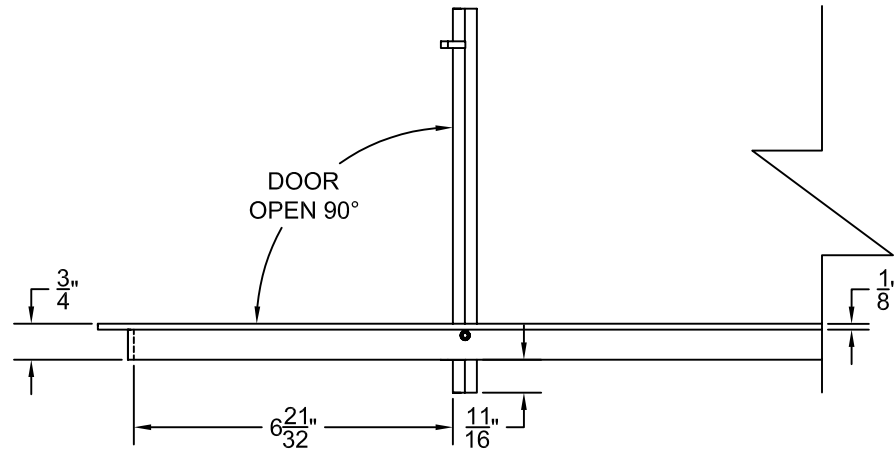

PART # **AAG200B0642 (STOCK)**

**SECTION VIEW: CUSTOM SCALE**

**DIRECTION OF GRAIN**

**PLAN VIEW: CUSTOM SCALE**

Material: ALUMINUM

Finish: SATIN WITH CLEAR ANODIZE

Approved:

Date:

# AAG200 B FRAME STOCK BAR GRILLE - OPTIONAL ACCESS DOORS

**PLAN VIEW: 1/4 SCALE**

**LEFT SIDE DOOR**

**RIGHT SIDE DOOR**

Material: ALUMINUM

Finish: SATIN WITH CLEAR ANODIZE

Approved:

Date: