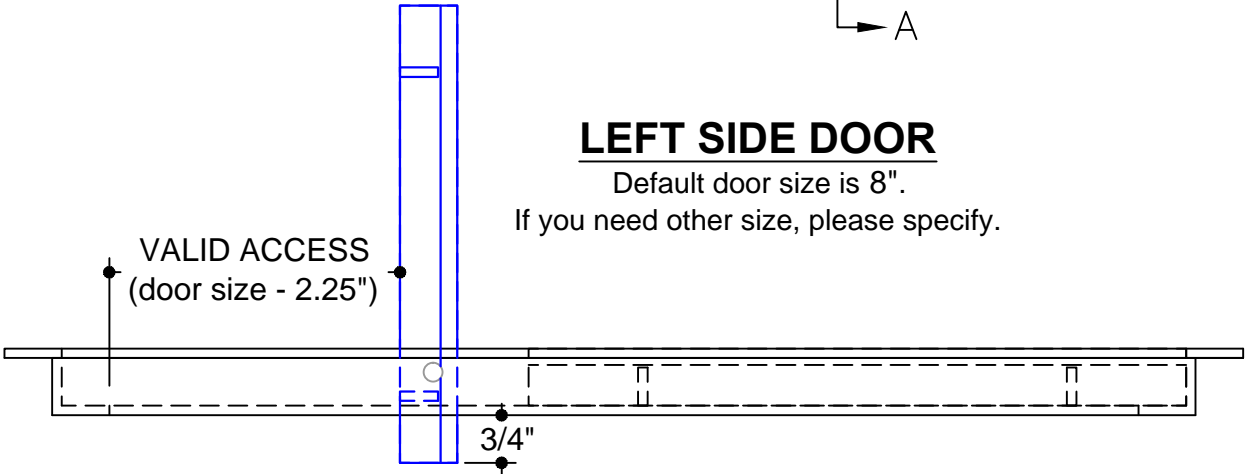

CORE STYLE
AAG-220

FRAME STYLE
"C"-frame

MATERIAL:

FINISH:

DEPTH: **7/8"**

DOOR SIZE:

OPENING SIZES

QTY	X	Y

CUSTOMER:
CONTACT:
PHONE:

PROJECT:
ARCHITECT:
ENGINEER:
CONTRACTOR:

NOTES: