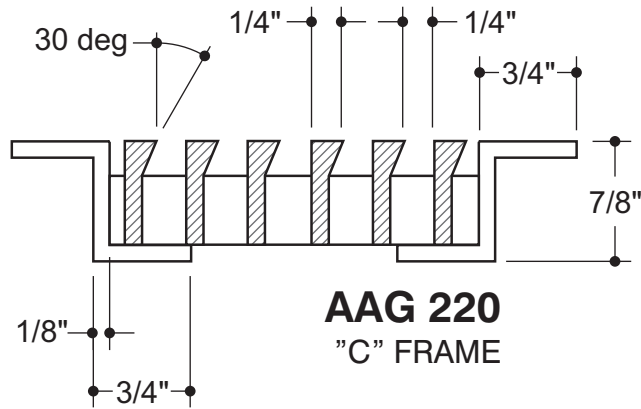

CORE STYLE
AAG-220

FRAME STYLE
"C"-frame

MATERIAL:

FINISH:

DEPTH: **7/8"**

OPENING SIZES

QTY	X	Y

CUSTOMER:	PROJECT:	NOTES:
CONTACT:	ARCHITECT:	
PHONE:	ENGINEER:	
	CONTRACTOR:	

ADVANCED ARCH GRILLES

149 Denton Avenue, New Hyde Park, NY 11040
Voice: 516-488-0628 Fax: 516-488-0728
Email: sales@aagrilles.com

JOB #:

QUOTE #: