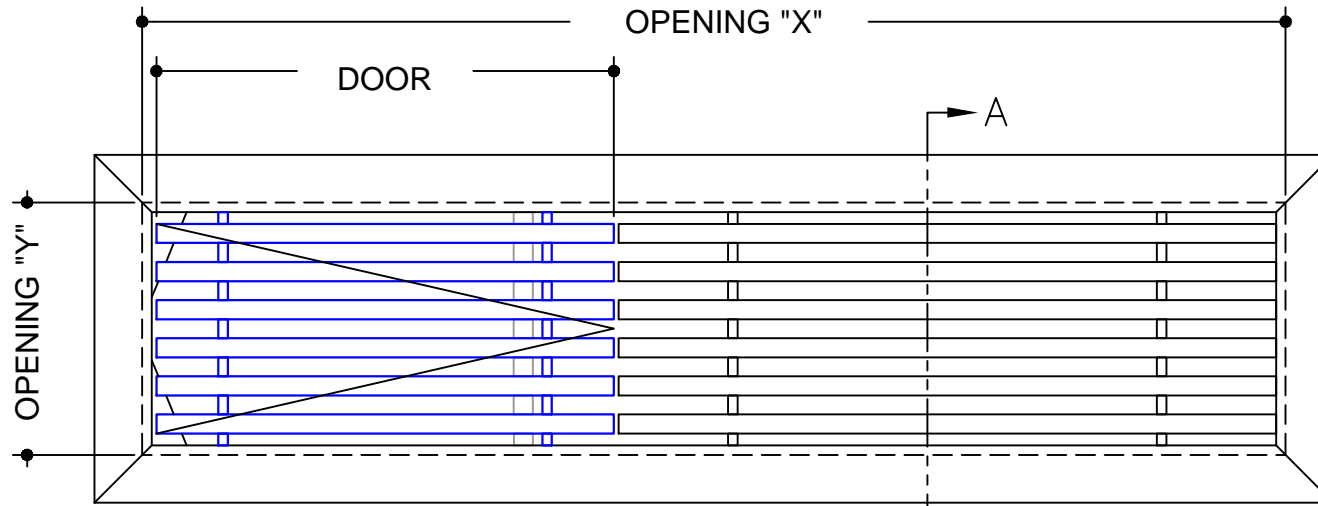

CORE STYLE
AAG-220

FRAME STYLE
"B"-frame

MATERIAL:

FINISH:

DEPTH: **3/4"**

DOOR SIZE:

OPENING SIZES

QTY	X	Y