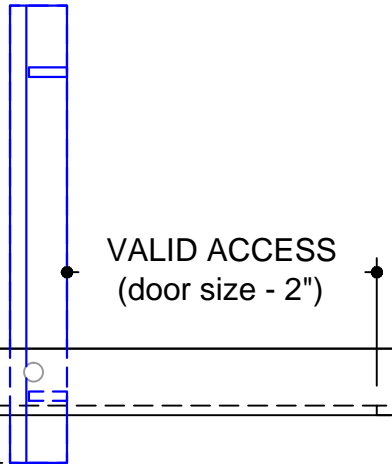

SECTION  
A-A

**LEFT SIDE DOOR**

Default door size is 8".

If you need other size, please specify.

CUSTOMER:  
CONTACT:  
PHONE:

PROJECT:  
ARCHITECT:  
ENGINEER:  
CONTRACTOR:

NOTES:

**ADVANCED ARCH GRILLES**  
149 Denton Avenue, New Hyde Park, NY 11040  
Voice: 516-488-0628 Fax: 516-488-0728  
Email: sales@aagrilles.com

JOB #:  
QUOTE #:

CORE STYLE  
**AAG-220**

FRAME STYLE  
**"A"-frame**

MATERIAL:  
FINISH:  
DEPTH: **7/8"**  
DOOR SIZE:

**OPENING SIZES**

QTY	X	Y

SECTION  
A-A

**RIGHT SIDE DOOR**

Default door size is 8".  
If you need other size, please specify.

CUSTOMER:  
CONTACT:  
PHONE:

PROJECT:  
ARCHITECT:  
ENGINEER:  
CONTRACTOR:

NOTES:

**ADVANCED ARCH GRILLES**  
149 Denton Avenue, New Hyde Park, NY 11040  
Voice: 516-488-0628 Fax: 516-488-0728  
Email: sales@aagrilles.com

DOOR SIZE:

**OPENING SIZES**

QTY	X	Y

SECTION  
 A-A

**LEFT SIDE DOOR**

Default door size is 8".  
 If you need other size, please specify.

CUSTOMER:	PROJECT:	NOTES:
CONTACT:	ARCHITECT:	
PHONE:	ENGINEER:	
	CONTRACTOR:	