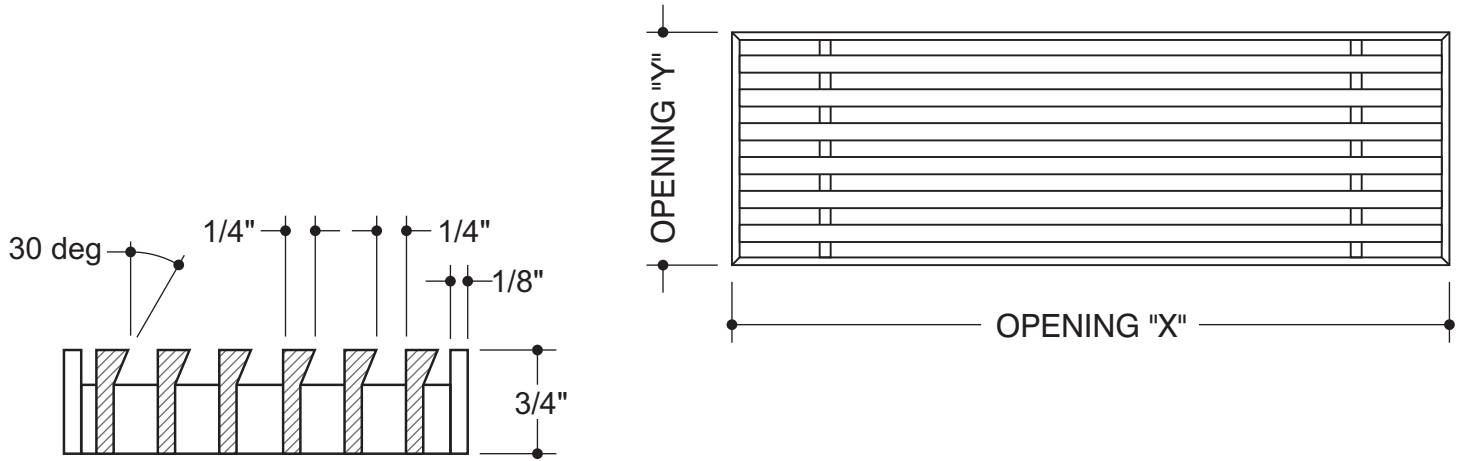

CORE STYLE

AAG-220

FRAME STYLE

Band Frame

MATERIAL:

FINISH:

DEPTH: **3/4"**

OPENING SIZES

QTY	X	Y

**AAG 220
BAND FRAME**