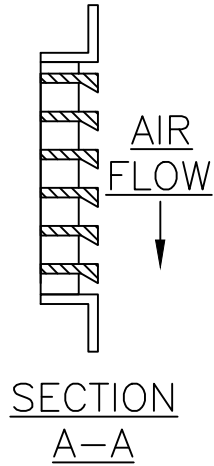

JOB #:  
 QUOTE #:

CORE STYLE  
**AAG-220**

FRAME STYLE  
**"B"-frame**

MATERIAL:

FINISH:

DEPTH: **3/4"**

DOOR SIZE:

**OPENING SIZES**

QTY	X	Y

**LEFT SIDE DOOR**

Default door size is 8".  
If you need other size, please specify.

VALID ACCESS  
(door size - 1.5")

CUSTOMER:  
CONTACT:  
PHONE:

PROJECT:  
ARCHITECT:  
ENGINEER:  
CONTRACTOR: