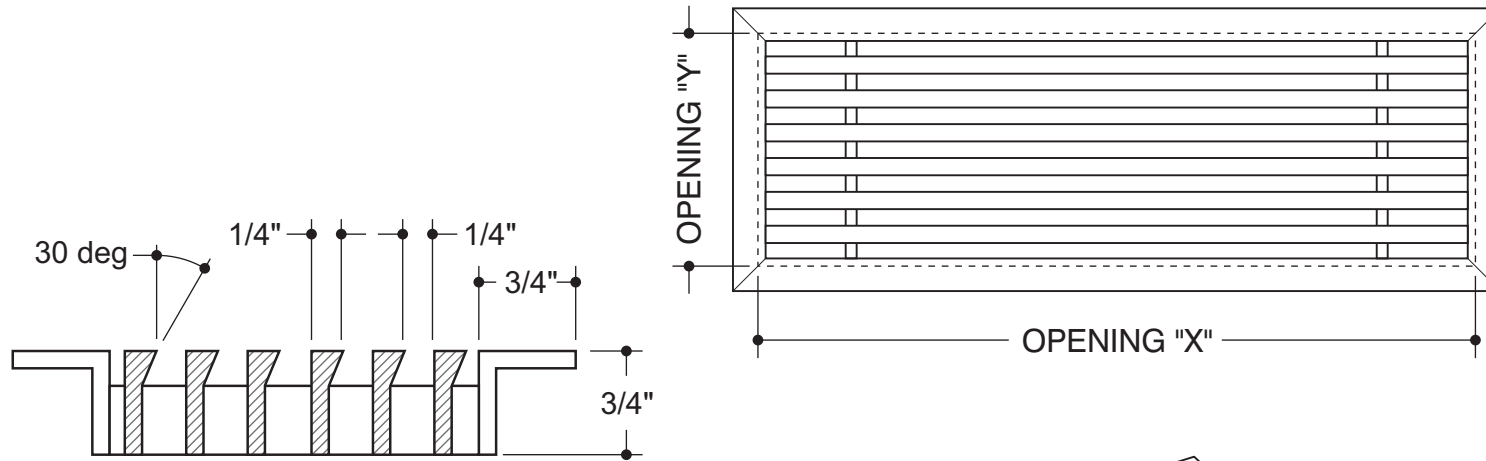

JOB #:  
QUOTE #:

CORE STYLE  
**AAG-220**

FRAME STYLE  
**"B"-frame**

MATERIAL:

FINISH:

DEPTH: **3/4"**

**OPENING SIZES**

QTY	X	Y