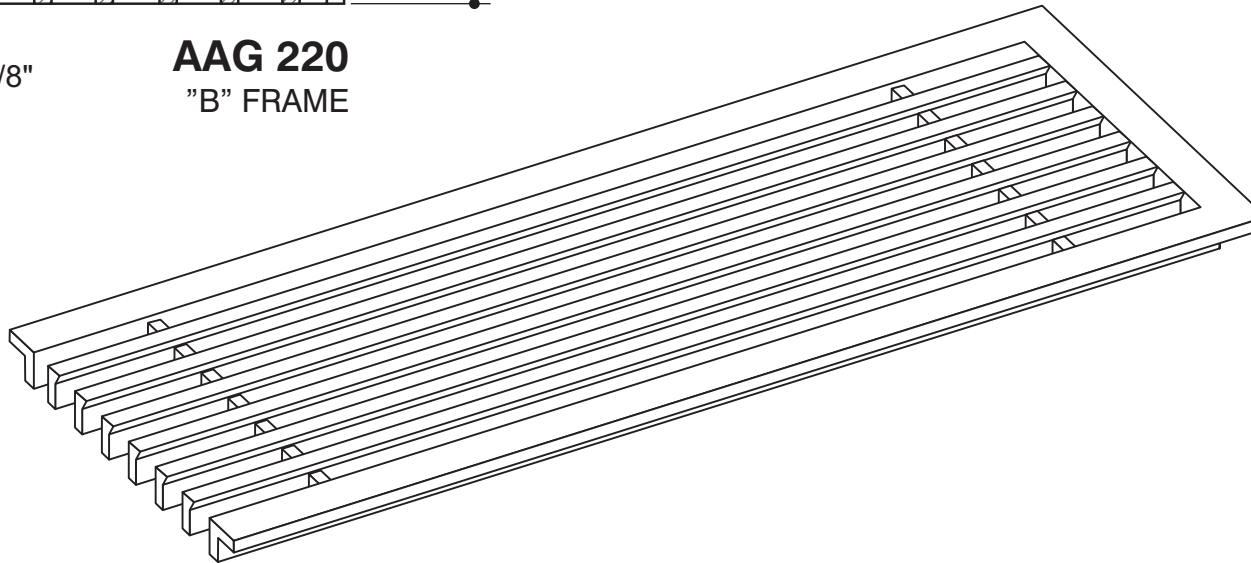

CORE STYLE
AAG-220

FRAME STYLE
"B"-frame

MATERIAL:

FINISH:

DEPTH: **3/4"**

OPENING SIZES

QTY	X	Y

CUSTOMER:	PROJECT:	NOTES:
CONTACT:	ARCHITECT:	
PHONE:	ENGINEER:	
	CONTRACTOR:	

ADVANCED ARCH GRILLES

149 Denton Avenue, New Hyde Park, NY 11040
Voice: 516-488-0628 Fax: 516-488-0728
Email: sales@aagrilles.com

JOB #:
QUOTE #: