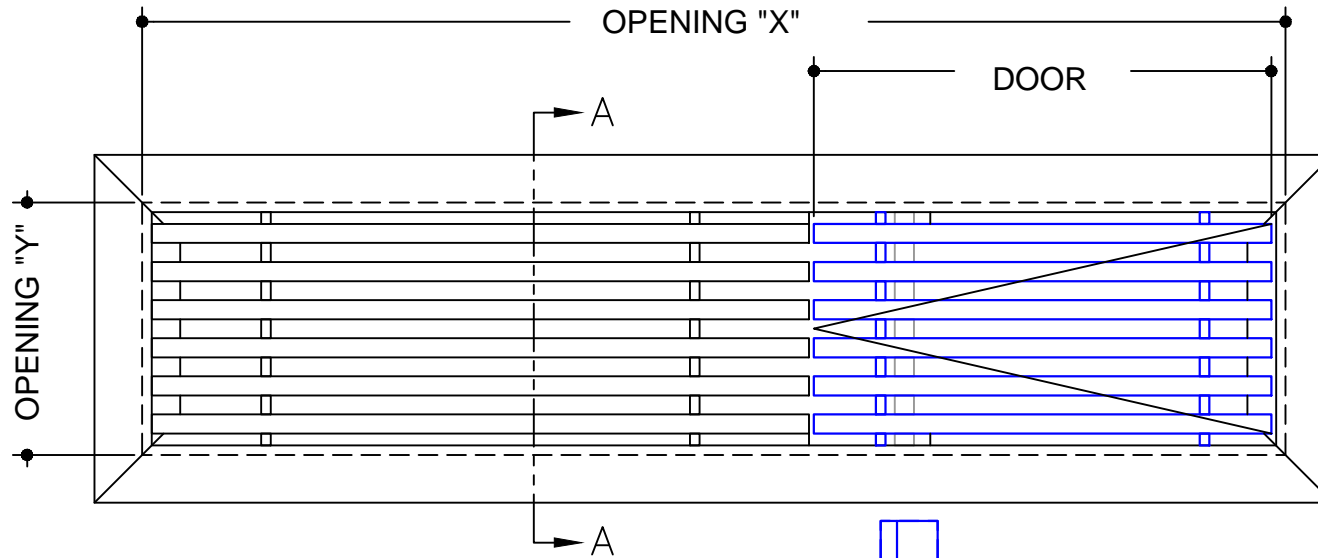

QTY	X	Y

SECTION  
A-A

**RIGHT SIDE DOOR**

Default door size is 8".  
If you need other size, please specify.

CUSTOMER:  
CONTACT:  
PHONE:

PROJECT:  
ARCHITECT:  
ENGINEER:  
CONTRACTOR:

NOTES:

**AAGM** Artistry in Architectural Grilles  
by Advanced Architectural Grilleworks