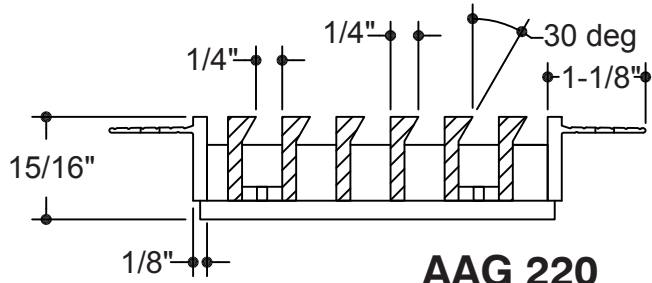

AAG 220
J Bead FRAME