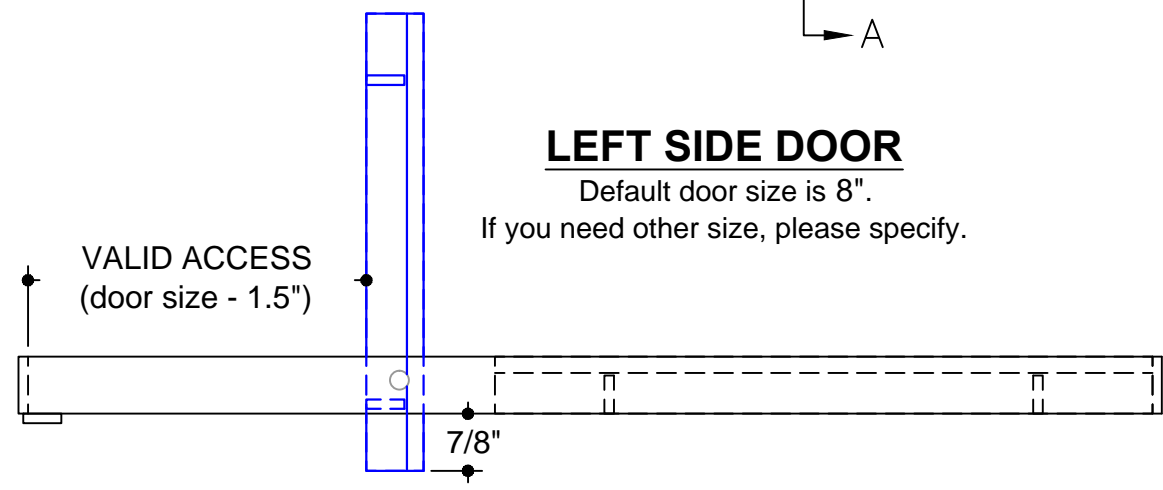

DOOR SIZE:

**OPENING SIZES**

QTY	X	Y

SECTION  
 A-A

**LEFT SIDE DOOR**

Default door size is 8".  
 If you need other size, please specify.

CUSTOMER:	PROJECT:	NOTES:
CONTACT:	ARCHITECT:	
PHONE:	ENGINEER:	
	CONTRACTOR:	