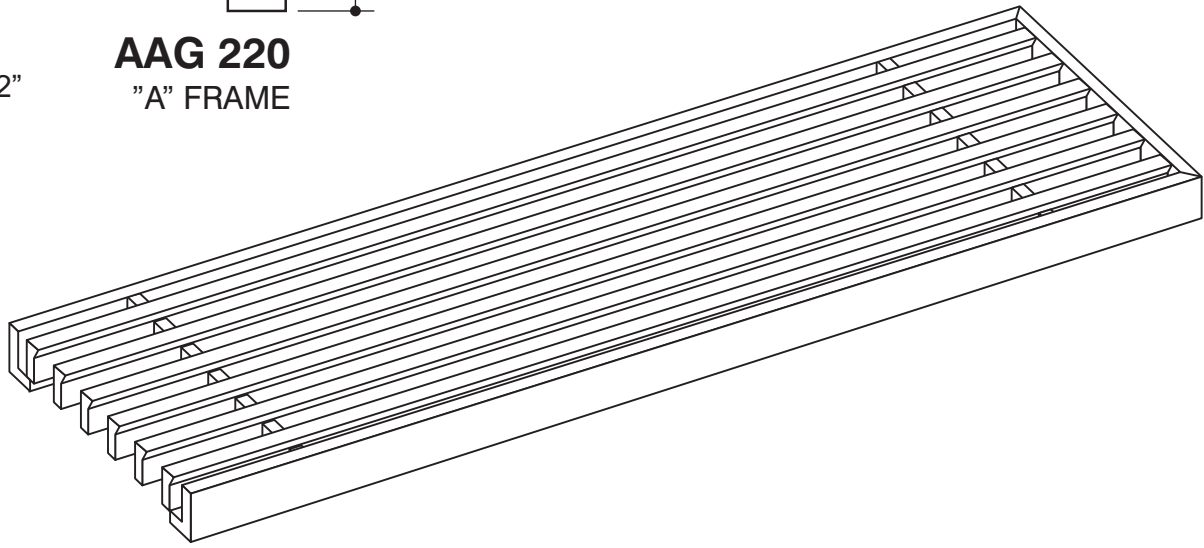

CORE STYLE

AAG-220

FRAME STYLE

"A"-frame

MATERIAL:

FINISH:

DEPTH: **7/8"**

OPENING SIZES

QTY	X	Y

CUSTOMER:	PROJECT:	NOTES:
CONTACT:	ARCHITECT:	
PHONE:	ENGINEER:	
	CONTRACTOR:	

	ADVANCED ARCH GRILLES 149 Denton Avenue, New Hyde Park, NY 11040 Voice: 516-488-0628 Fax: 516-488-0728 Email: sales@aagrilles.com	JOB #:
		QUOTE #: