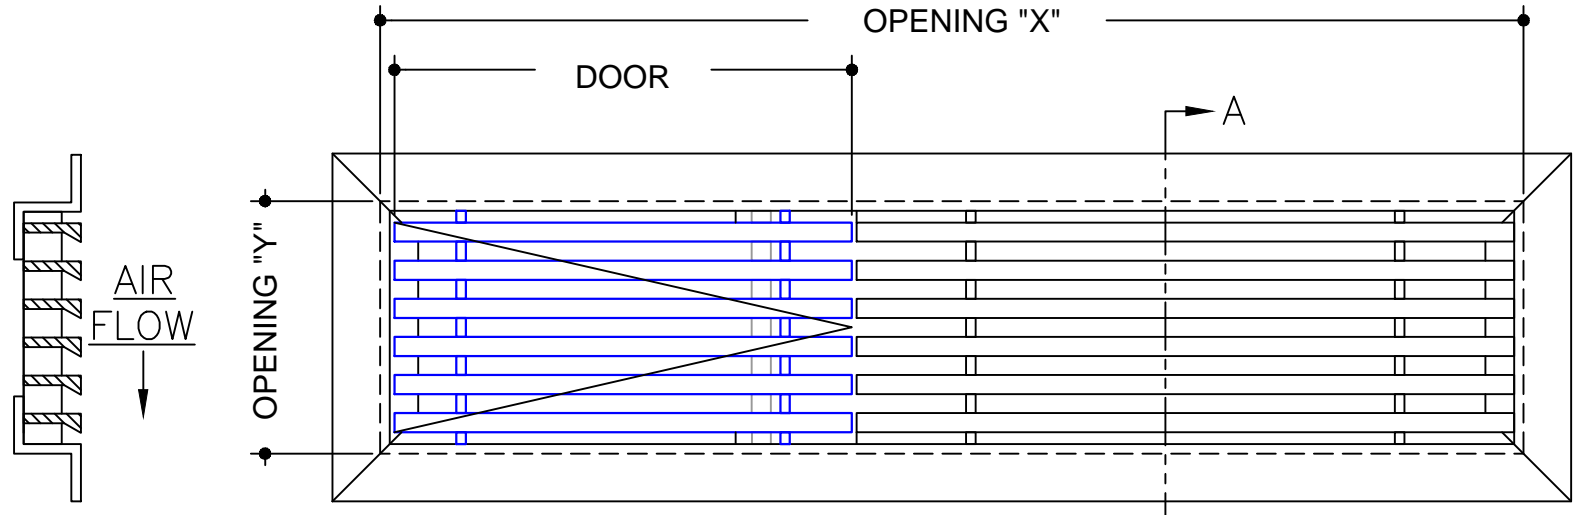

CORE STYLE
AAG-220

FRAME STYLE
"C"-frame

MATERIAL:

FINISH:

DEPTH: **7/8"**

DOOR SIZE:

OPENING SIZES

QTY	X	Y

CUSTOMER:
CONTACT:
PHONE:

PROJECT:
ARCHITECT:
ENGINEER:
CONTRACTOR:

NOTES: