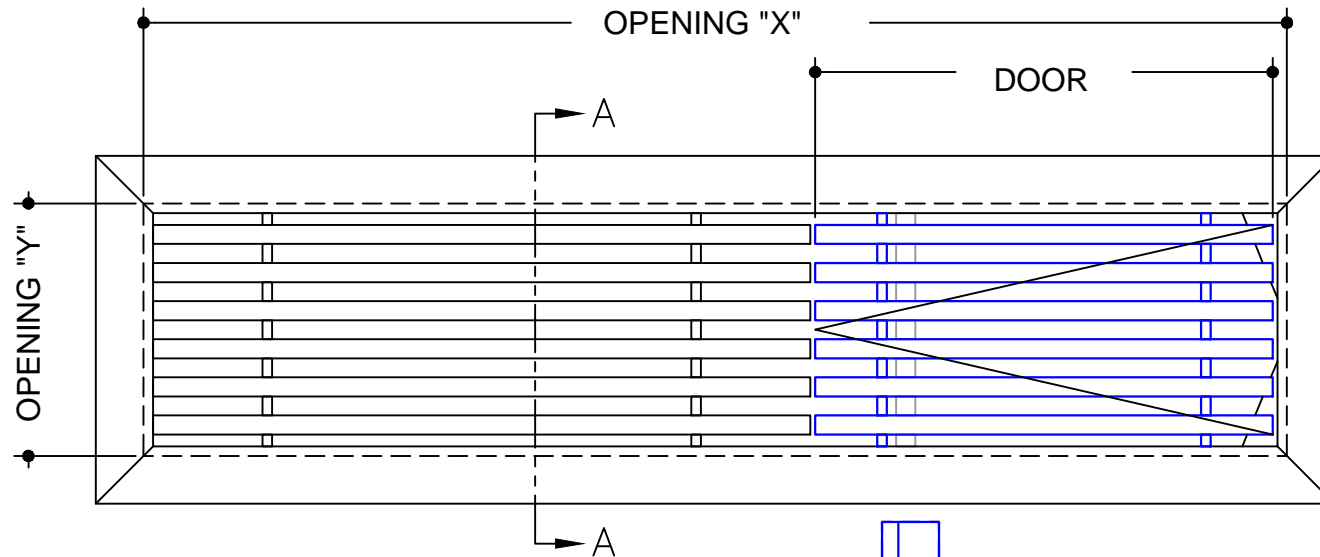

MATERIAL:

FINISH:

DEPTH: **3/4"**

DOOR SIZE:

**OPENING SIZES**

QTY	X	Y

**RIGHT SIDE DOOR**

Default door size is 8".  
If you need other size, please specify.