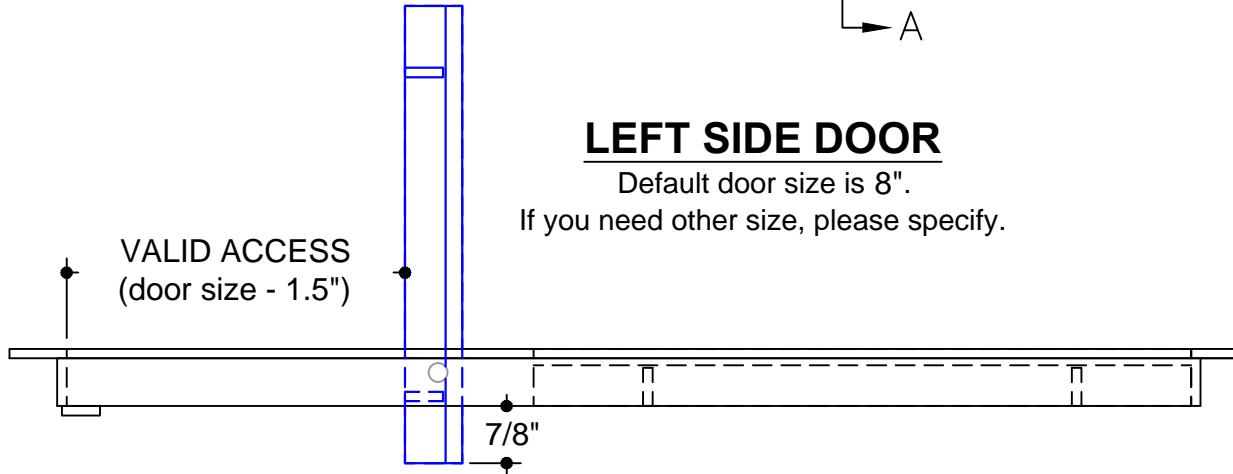

QTY	X	Y

**LEFT SIDE DOOR**

Default door size is 8".  
If you need other size, please specify.

VALID ACCESS  
(door size - 1.5")

CUSTOMER:  
CONTACT:  
PHONE:

PROJECT:  
ARCHITECT:  
ENGINEER:  
CONTRACTOR: