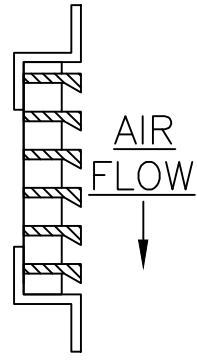

QTY	X	Y

SECTION  
A-A

**RIGHT SIDE DOOR**

Default door size is 8".  
If you need other size, please specify.

CUSTOMER:  
CONTACT:  
PHONE:

PROJECT:  
ARCHITECT:  
ENGINEER:  
CONTRACTOR:

NOTES:

**AAGM** Artistry in Architectural Grilles  
by Advanced Architectural Grilleworks