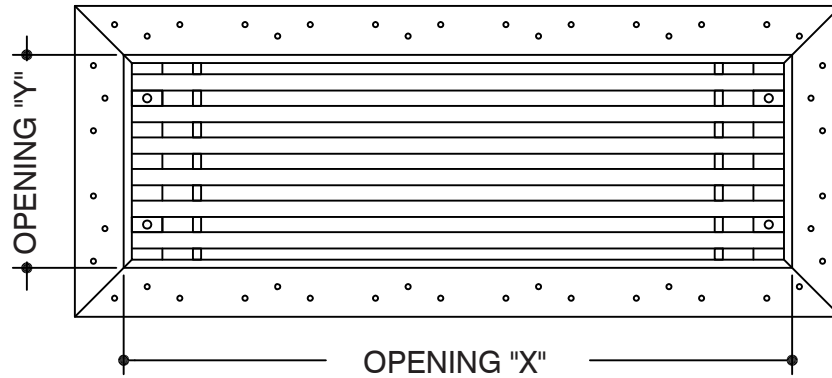

*THE AUTHENTIC PLASTER J BEAD - PATENT # 9,765,988

CORE STYLE
AAG-220

FRAME STYLE
J Bead*

MATERIAL:

FINISH:

DEPTH: **15/16"**

CORE: **REMOVABLE**

OPENING SIZES

QTY	X	Y

CUSTOMER:
CONTACT:
PHONE:

PROJECT:
ARCHITECT:
ENGINEER:
CONTRACTOR:

NOTES:

ADVANCED ARCH GRILLES
149 Denton Avenue, New Hyde Park, NY 11040
Voice: 516-488-0628 Fax: 516-488-0728
Email: sales@aagrilles.com

JOB #:
QUOTE #: