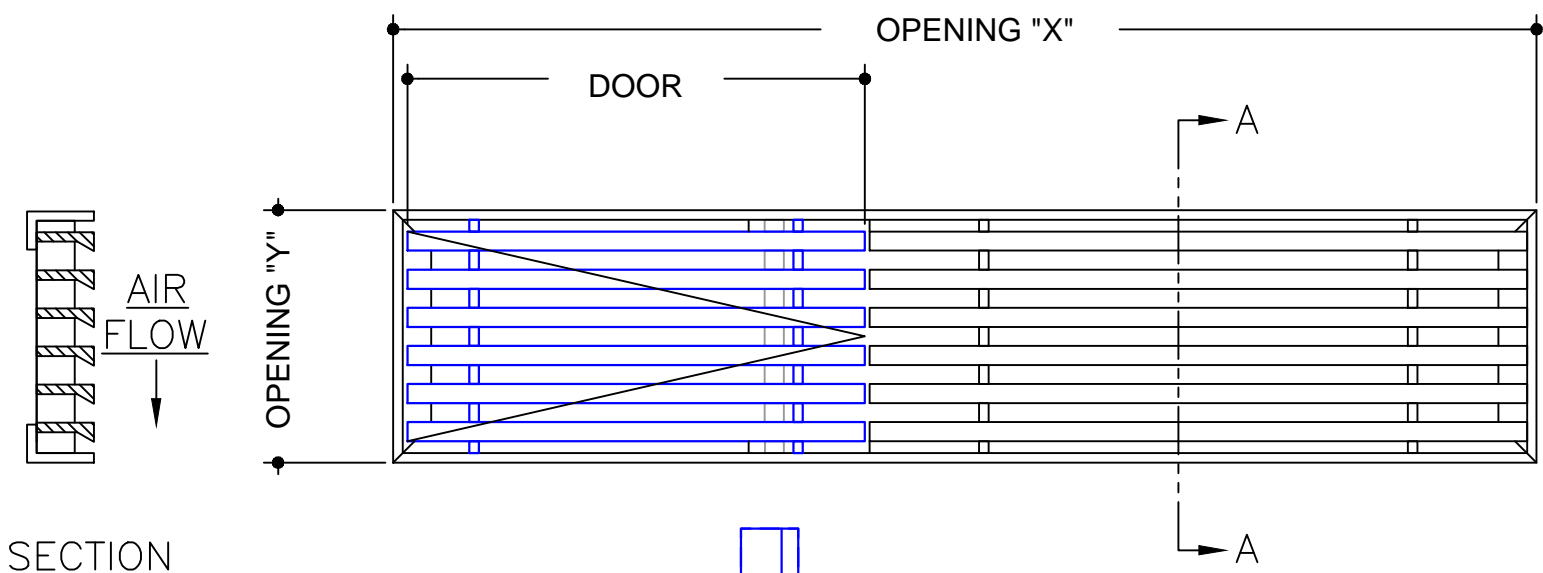

SECTION  
A-A

**LEFT SIDE DOOR**

Default door size is 8".

If you need other size, please specify.

CUSTOMER:  
CONTACT:  
PHONE:

PROJECT:  
ARCHITECT:  
ENGINEER:  
CONTRACTOR:

NOTES:

**ADVANCED ARCH GRILLES**  
149 Denton Avenue, New Hyde Park, NY 11040  
Voice: 516-488-0628 Fax: 516-488-0728  
Email: sales@aagrilles.com