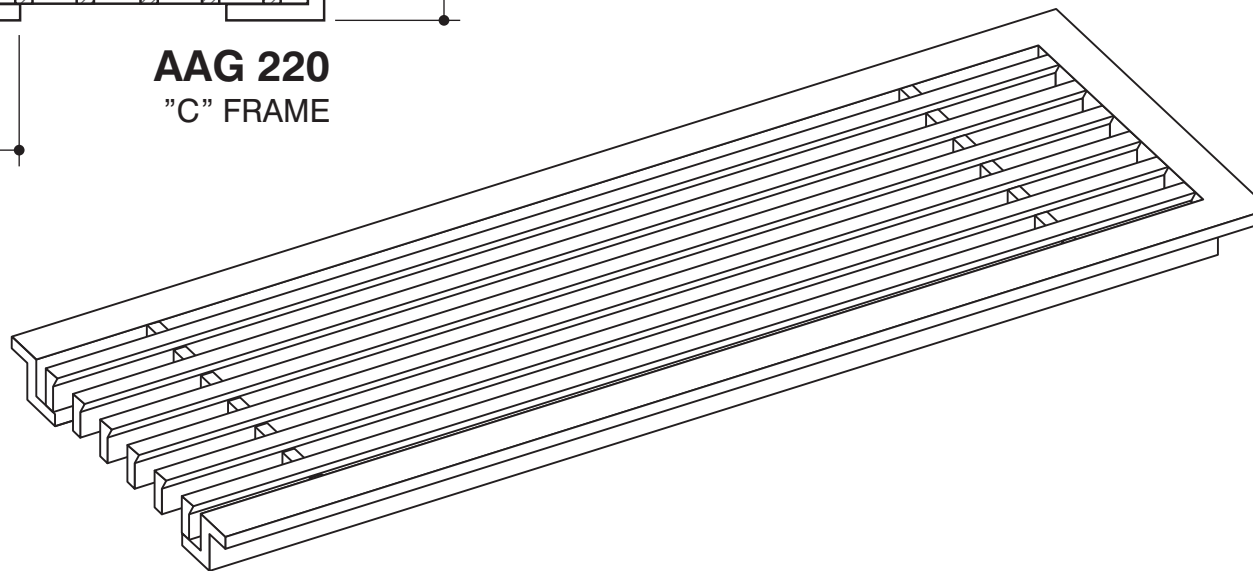

CORE STYLE
AAG-220

FRAME STYLE
"C"-frame

MATERIAL:

FINISH:

DEPTH: **7/8"**

OPENING SIZES

QTY	X	Y

CUSTOMER:	PROJECT:	NOTES:
CONTACT:	ARCHITECT:	
PHONE:	ENGINEER:	
	CONTRACTOR:	

ADVANCED ARCH GRILLES

149 Denton Avenue, New Hyde Park, NY 11040
Voice: 516-488-0628 Fax: 516-488-0728
Email: sales@aagrilles.com

JOB #:

QUOTE #: