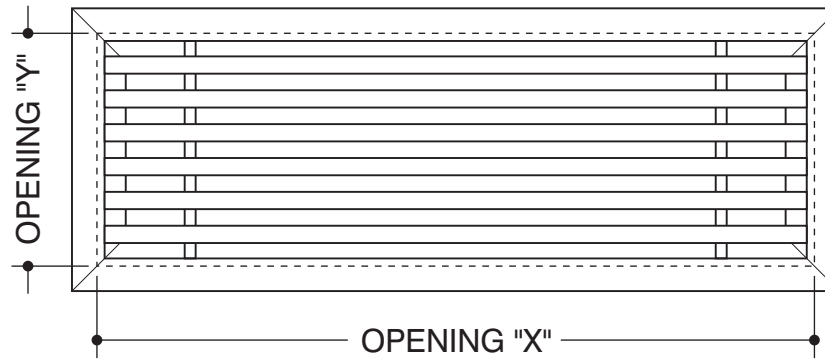

CORE STYLE
AAG-220

FRAME STYLE
"C"-frame

MATERIAL:

FINISH:

DEPTH: **7/8"**

OPENING SIZES

QTY	X	Y

CUSTOMER:	PROJECT:	NOTES:
CONTACT:	ARCHITECT:	
PHONE:	ENGINEER:	
	CONTRACTOR:	

ADVANCED ARCH GRILLES

149 Denton Avenue, New Hyde Park, NY 11040
Voice: 516-488-0628 Fax: 516-488-0728
Email: sales@aagrilles.com

JOB #:

QUOTE #: