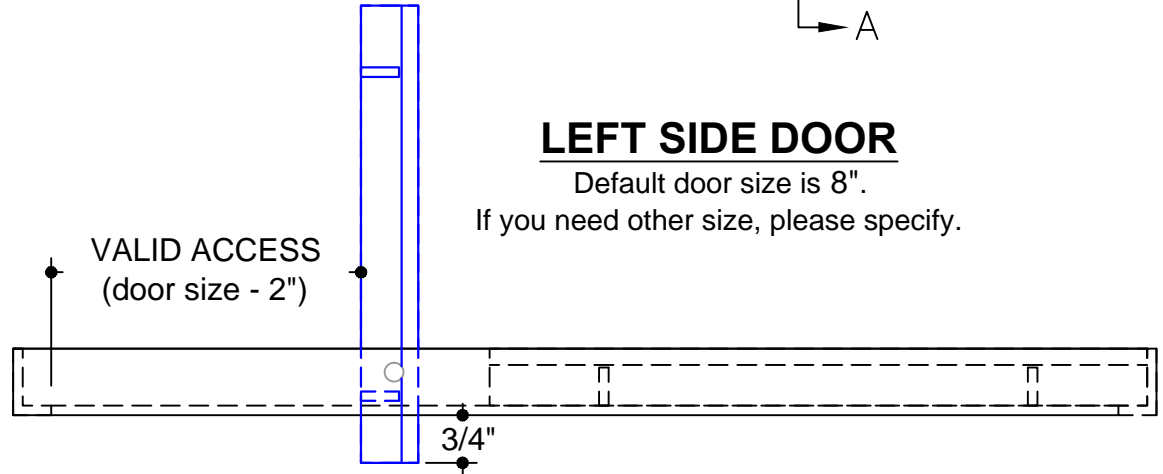

CORE STYLE  
**AAG-220**

FRAME STYLE  
**"A"-frame**

MATERIAL:

FINISH:

DEPTH: **7/8"**

DOOR SIZE:

**OPENING SIZES**

QTY	X	Y

SECTION  
A-A

**LEFT SIDE DOOR**

Default door size is 8".

If you need other size, please specify.

CUSTOMER:  
CONTACT:  
PHONE:

PROJECT:  
ARCHITECT:  
ENGINEER:  
CONTRACTOR:

NOTES:

**ADVANCED ARCH GRILLES**  
149 Denton Avenue, New Hyde Park, NY 11040  
Voice: 516-488-0628 Fax: 516-488-0728  
Email: sales@aagrilles.com