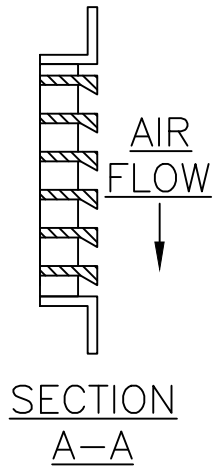

QTY	X	Y

**LEFT SIDE DOOR**

Default door size is 8".  
If you need other size, please specify.

VALID ACCESS  
(door size - 1.5")

CUSTOMER:  
CONTACT:  
PHONE:

PROJECT:  
ARCHITECT:  
ENGINEER:  
CONTRACTOR:

MATERIAL:

FINISH:

DEPTH: **3/4"**

DOOR SIZE:

**OPENING SIZES**

QTY	X	Y

**RIGHT SIDE DOOR**

Default door size is 8".  
If you need other size, please specify.