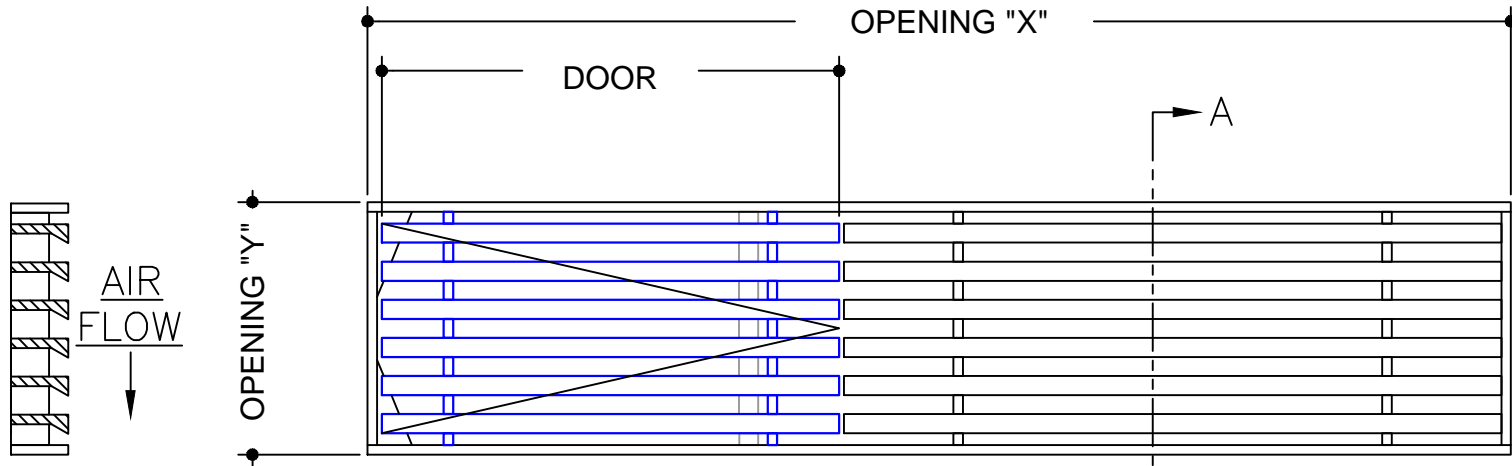

DOOR SIZE:

**OPENING SIZES**

QTY	X	Y

SECTION  
 A-A

**LEFT SIDE DOOR**

Default door size is 8".  
 If you need other size, please specify.

CUSTOMER:	PROJECT:	NOTES:
CONTACT:	ARCHITECT:	
PHONE:	ENGINEER:	
	CONTRACTOR:	