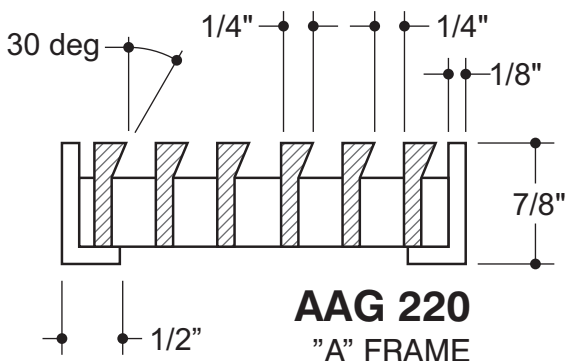

CORE STYLE

AAG-220

FRAME STYLE

"A"-frame

MATERIAL:

FINISH:

DEPTH: **7/8"**

OPENING SIZES

QTY	X	Y

CUSTOMER:	PROJECT:	NOTES:
CONTACT:	ARCHITECT:	
PHONE:	ENGINEER:	
	CONTRACTOR:	

	ADVANCED ARCH GRILLES 149 Denton Avenue, New Hyde Park, NY 11040 Voice: 516-488-0628 Fax: 516-488-0728 Email: sales@aagrilles.com	JOB #:
		QUOTE #: