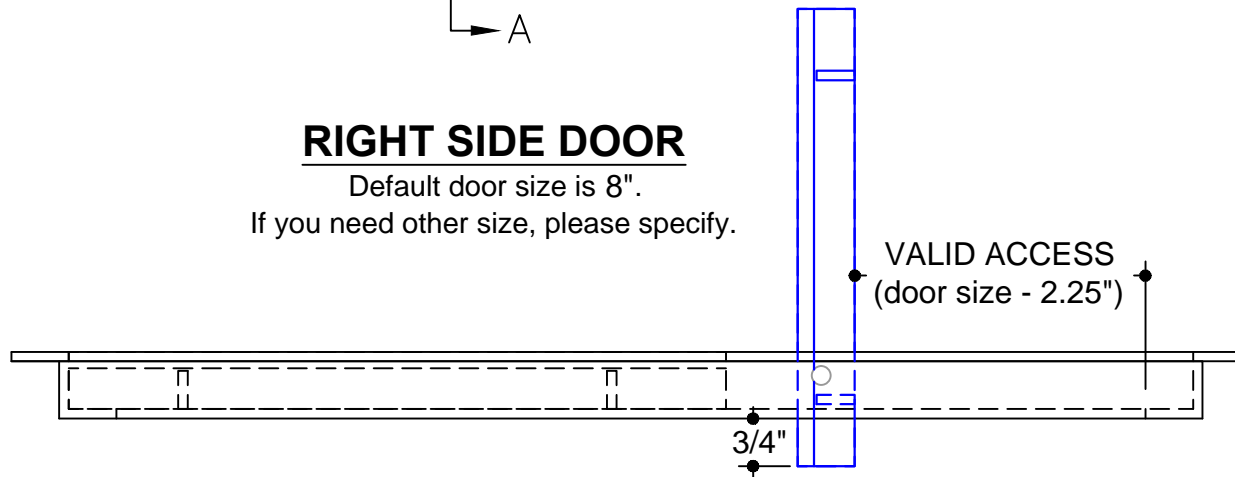

QTY	X	Y

SECTION  
A-A

**RIGHT SIDE DOOR**

Default door size is 8".  
If you need other size, please specify.

CUSTOMER:  
CONTACT:  
PHONE:

PROJECT:  
ARCHITECT:  
ENGINEER:  
CONTRACTOR:

NOTES:

**AAGM** Artistry in Architectural Grilles  
by Advanced Architectural Grilleworks