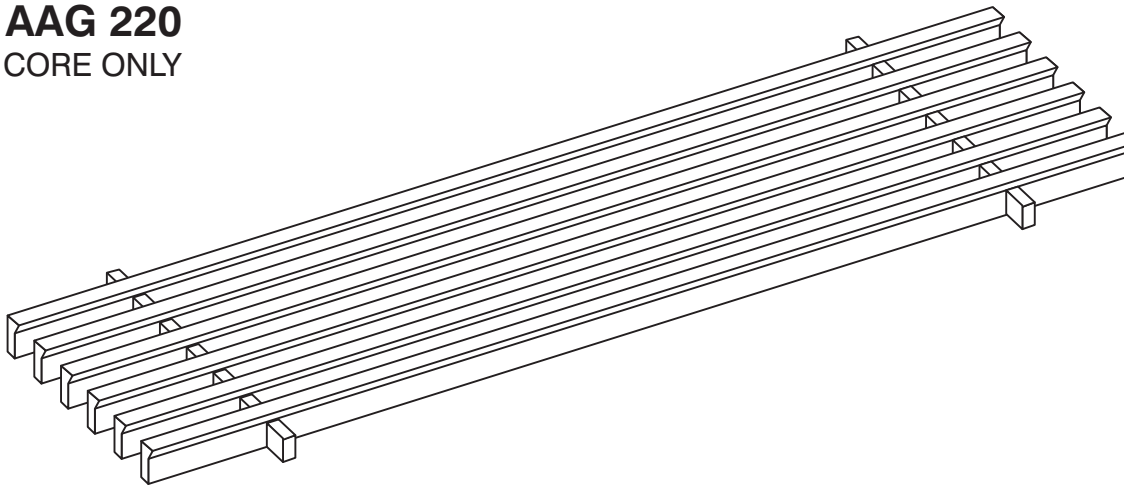

CORE STYLE  
**AAG-220**

FRAME STYLE  
**Core Only**

MATERIAL:

FINISH:

DEPTH: **3/4"**

**OPENING SIZES**

QTY	X	Y

**AAG 220**  
CORE ONLY