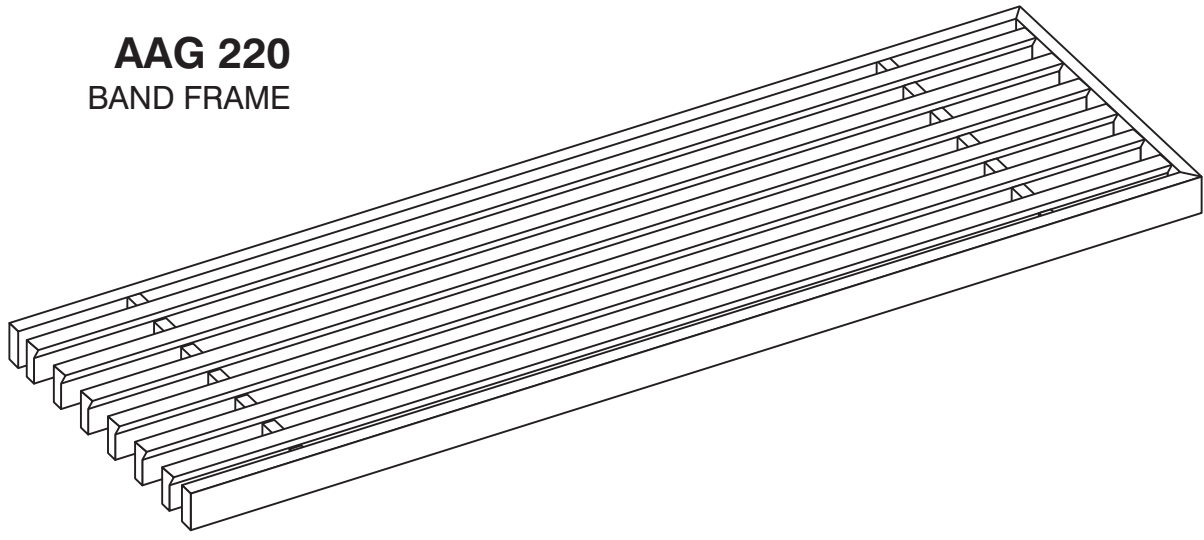

MATERIAL:

FINISH:

DEPTH: **3/4"**

**OPENING SIZES**

QTY	X	Y

**AAG 220  
BAND FRAME**

CUSTOMER:	PROJECT:	NOTES:	
	CONTACT:		ARCHITECT:
	PHONE:		ENGINEER:
			CONTRACTOR:

**ADVANCED ARCH GRILLES**  
 149 Denton Avenue, New Hyde Park, NY 11040  
 Voice: 516-488-0628 Fax: 516-488-0728  
 Email: sales@agrilles.com