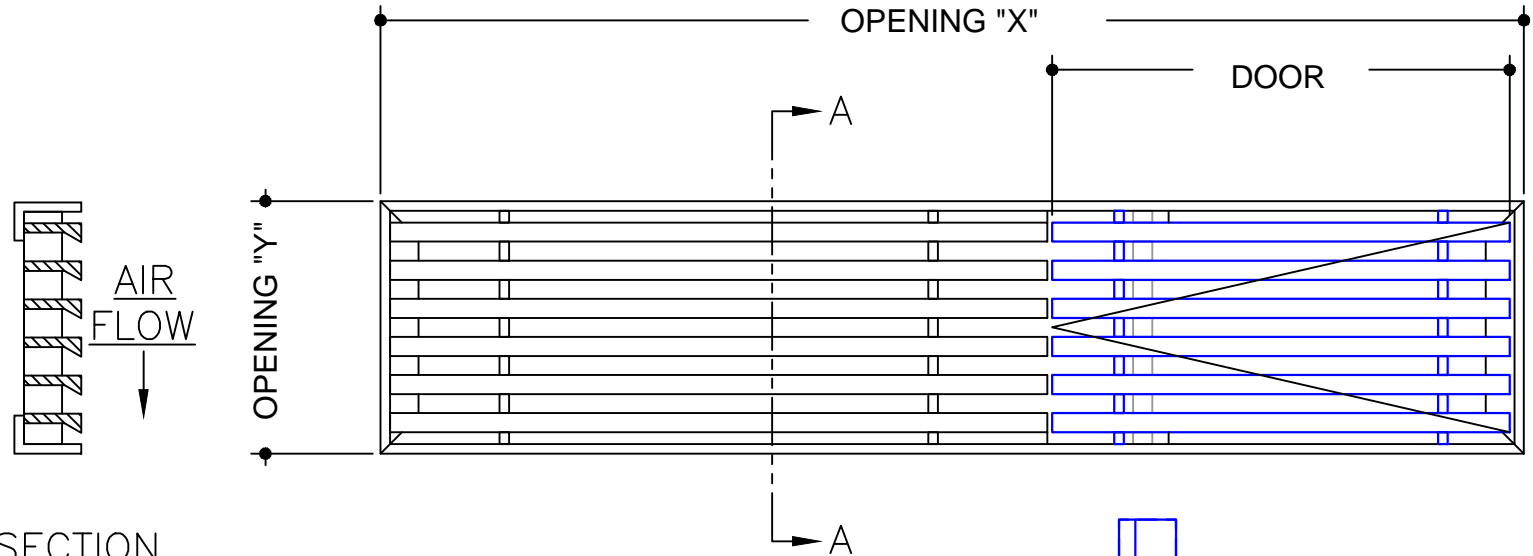

JOB #:  
QUOTE #:

CORE STYLE  
**AAG-220**

FRAME STYLE  
**"A"-frame**

MATERIAL:  
FINISH:  
DEPTH: **7/8"**  
DOOR SIZE:

**OPENING SIZES**

QTY	X	Y

SECTION  
A-A

**RIGHT SIDE DOOR**