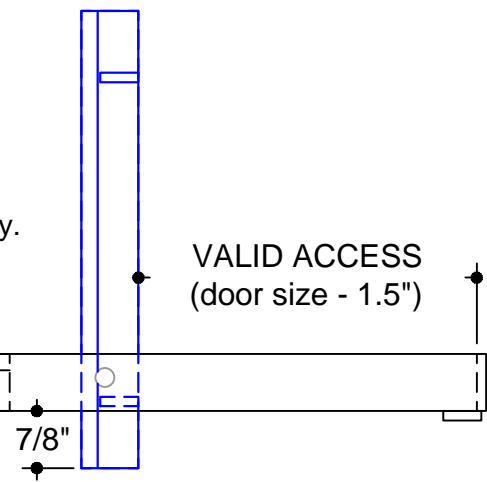

MATERIAL:

FINISH:

DEPTH: **3/4"**

DOOR SIZE:

**OPENING SIZES**

QTY	X	Y

**RIGHT SIDE DOOR**

Default door size is 8".  
If you need other size, please specify.

DOOR SIZE:

**OPENING SIZES**

QTY	X	Y

SECTION  
 A-A

**LEFT SIDE DOOR**

Default door size is 8".  
 If you need other size, please specify.

CUSTOMER:	PROJECT:	NOTES:
CONTACT:	ARCHITECT:	
PHONE:	ENGINEER:	
	CONTRACTOR:	

MATERIAL:

FINISH:

DEPTH: **3/4"**

DOOR SIZE:

**OPENING SIZES**

QTY	X	Y

SECTION  
A-A

**RIGHT SIDE DOOR**

Default door size is 8".  
 If you need other size, please specify.

CUSTOMER:	PROJECT:	NOTES:
CONTACT:	ARCHITECT:	
PHONE:	ENGINEER:	
	CONTRACTOR:	

**ADVANCED ARCH GRILLES**  
 149 Denton Avenue, New Hyde Park, NY 11040  
 Voice: 516-488-0628 Fax: 516-488-0728  
 Email: sales@aagrilles.com