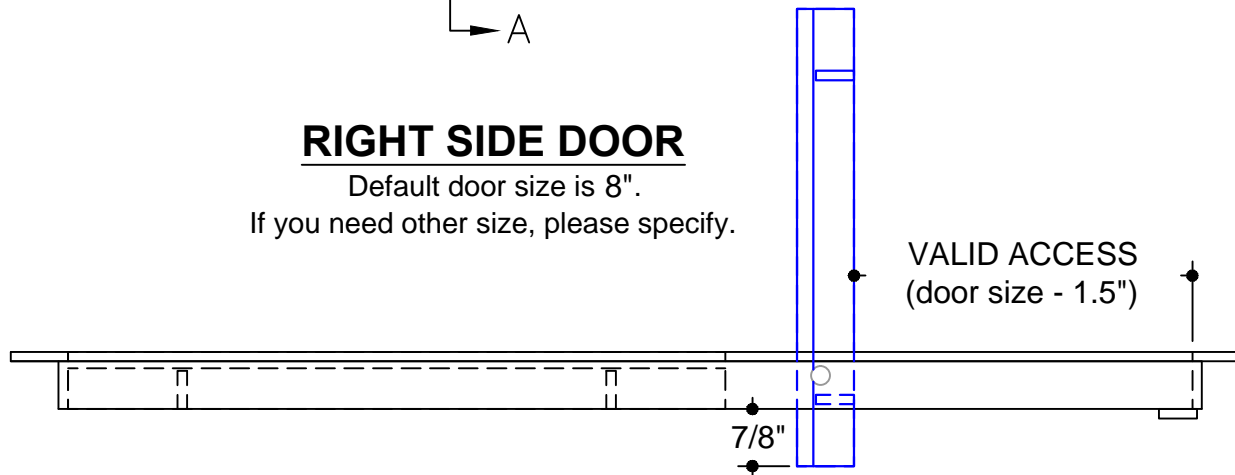

MATERIAL:

FINISH:

DEPTH: **3/4"**

DOOR SIZE:

**OPENING SIZES**

QTY	X	Y

**RIGHT SIDE DOOR**

Default door size is 8".  
If you need other size, please specify.