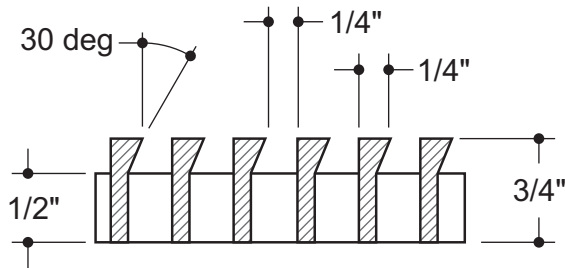

CORE STYLE  
**AAG-220**

FRAME STYLE  
**Core Only**

MATERIAL:

FINISH:

DEPTH: **3/4"**

**OPENING SIZES**

QTY	X	Y

**AAG 220**  
CORE ONLY

QTY	X	Y

**LEFT SIDE DOOR**

Default door size is 8".  
If you need other size, please specify.

VALID ACCESS  
(door size - 1.5")

CUSTOMER:  
CONTACT:  
PHONE:

PROJECT:  
ARCHITECT:  
ENGINEER:  
CONTRACTOR:

DOOR SIZE:

**OPENING SIZES**

QTY	X	Y

SECTION  
 A-A

**LEFT SIDE DOOR**

Default door size is 8".  
 If you need other size, please specify.

CUSTOMER:	PROJECT:	NOTES:
CONTACT:	ARCHITECT:	
PHONE:	ENGINEER:	
	CONTRACTOR:	