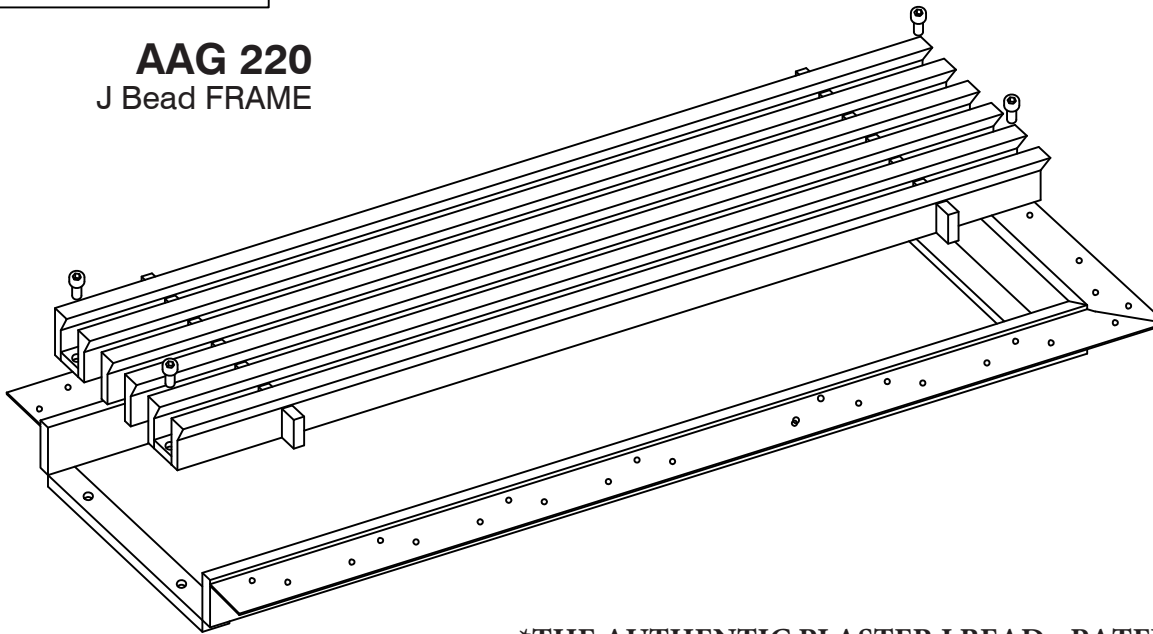

*THE AUTHENTIC PLASTER J BEAD - PATENT # 9,765,988

CORE STYLE
AAG-220

FRAME STYLE
J Bead*

MATERIAL:

FINISH:

DEPTH: **15/16"**

CORE: **REMOVABLE**

OPENING SIZES

QTY	X	Y

CUSTOMER:
CONTACT:
PHONE:

PROJECT:
ARCHITECT:
ENGINEER:
CONTRACTOR:

NOTES:

ADVANCED ARCH GRILLES
149 Denton Avenue, New Hyde Park, NY 11040
Voice: 516-488-0628 Fax: 516-488-0728
Email: sales@aagrilles.com

JOB #:
QUOTE #: