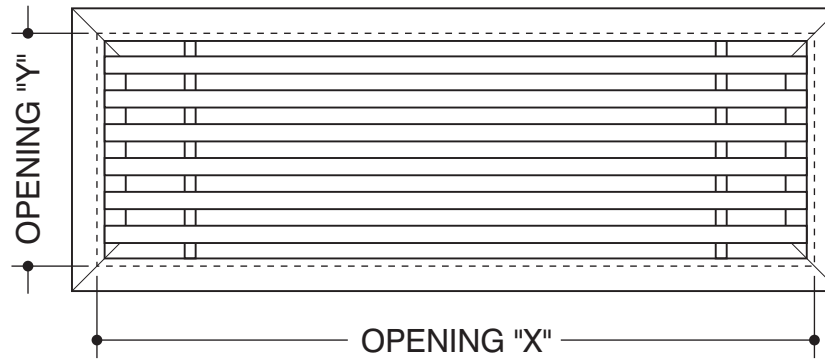

CORE STYLE
AAG-330

FRAME STYLE
"C"-frame

MATERIAL:

FINISH:

DEPTH: **7/8"**

OPENING SIZES

QTY	X	Y

CUSTOMER:
CONTACT:
PHONE:

FRAME STYLE
Band frame

MATERIAL:

FINISH:

DEPTH: **3/4"**

OPENING SIZES

QTY	X	Y

AAG 330
BAND FRAME

CUSTOMER:	PROJECT:	NOTES:
CONTACT:	ARCHITECT:	
PHONE:	ENGINEER:	
	CONTRACTOR:	