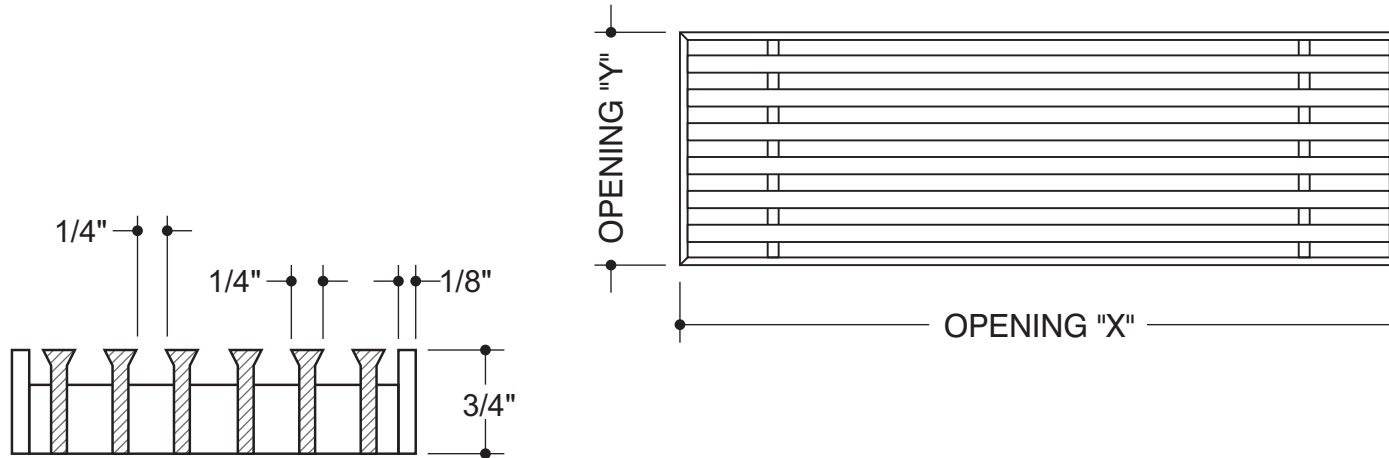

CORE STYLE
AAG-330

FRAME STYLE
"C"-frame

MATERIAL:

FINISH:

DEPTH: **7/8"**

OPENING SIZES

QTY	X	Y

CUSTOMER:
CONTACT:
PHONE:

FRAME STYLE
Band frame

MATERIAL:

FINISH:

DEPTH: **3/4"**

OPENING SIZES

QTY	X	Y

AAG 330
BAND FRAME

CUSTOMER:	PROJECT:	NOTES:
CONTACT:	ARCHITECT:	
PHONE:	ENGINEER:	
	CONTRACTOR:	