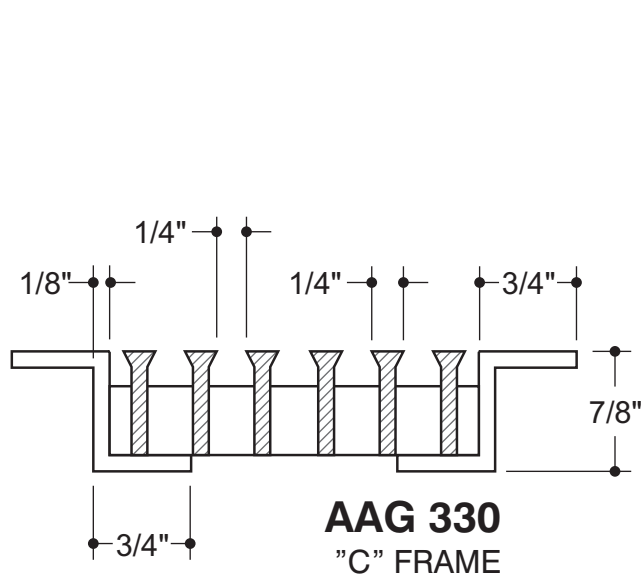

CORE STYLE
AAG-330

FRAME STYLE
"C"-frame

MATERIAL:

FINISH:

DEPTH: **7/8"**

OPENING SIZES

QTY	X	Y

CUSTOMER:
CONTACT:
PHONE:

FRAME STYLE
Band frame

MATERIAL:

FINISH:

DEPTH: **3/4"**

OPENING SIZES

QTY	X	Y

AAG 330
BAND FRAME

CUSTOMER:	PROJECT:	NOTES:
CONTACT:	ARCHITECT:	
PHONE:	ENGINEER:	
	CONTRACTOR:	