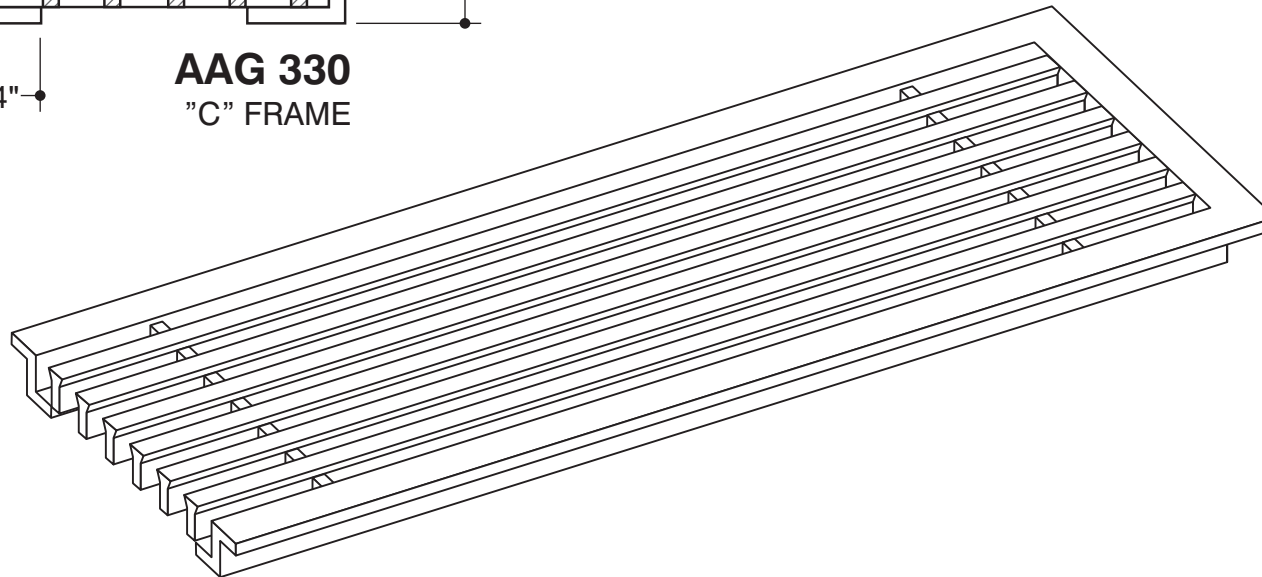

CORE STYLE
AAG-330

FRAME STYLE
"C"-frame

MATERIAL:

FINISH:

DEPTH: **7/8"**

OPENING SIZES

QTY	X	Y

CUSTOMER:
CONTACT:
PHONE:

FRAME STYLE
Band frame

MATERIAL:

FINISH:

DEPTH: **3/4"**

OPENING SIZES

QTY	X	Y

AAG 330
BAND FRAME

CUSTOMER:	PROJECT:	NOTES:
CONTACT:	ARCHITECT:	
PHONE:	ENGINEER:	
	CONTRACTOR:	