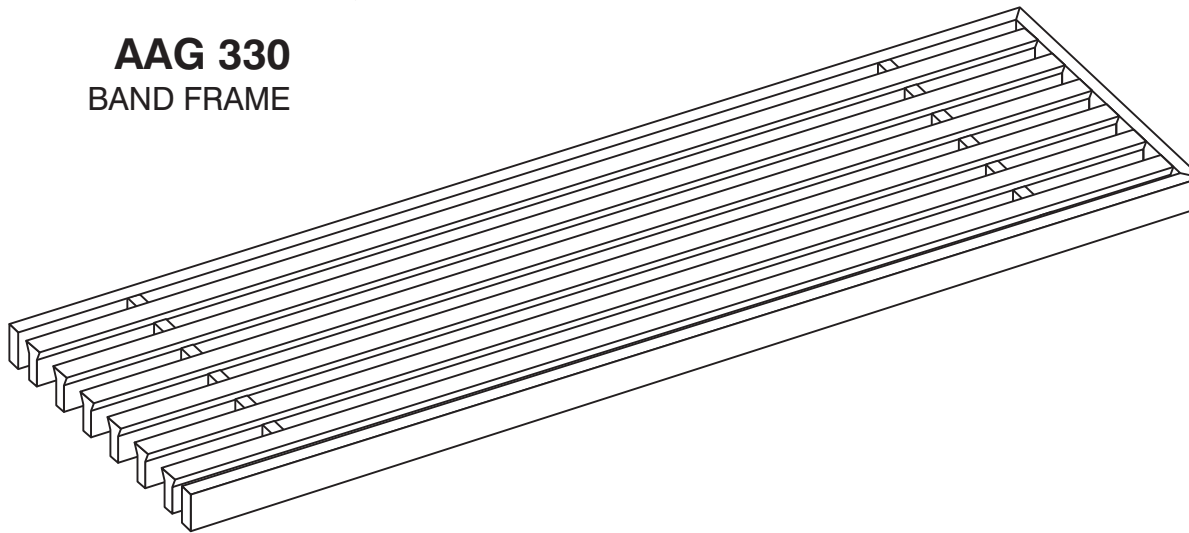

FRAME STYLE
Band frame

MATERIAL:

FINISH:

DEPTH: **3/4"**

OPENING SIZES

QTY	X	Y

AAG 330
BAND FRAME

CUSTOMER:	PROJECT:	NOTES:
CONTACT:	ARCHITECT:	
PHONE:	ENGINEER:	
	CONTRACTOR:	